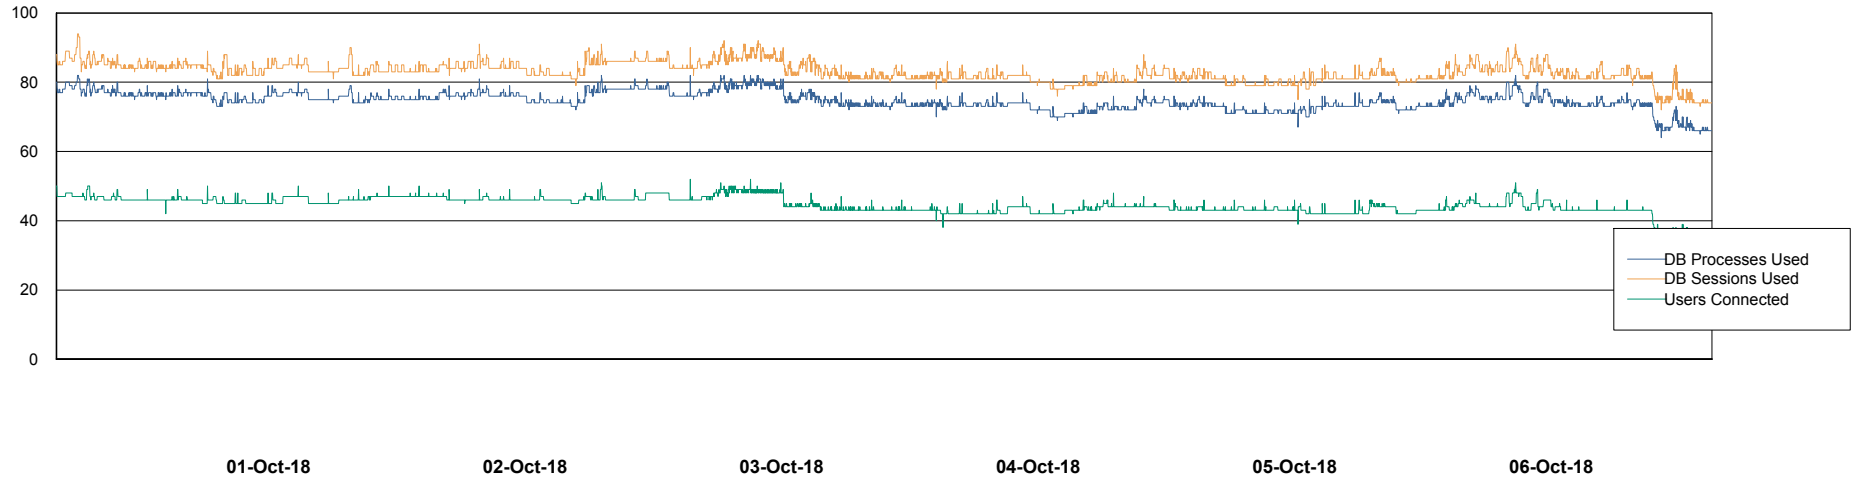

Database Performance RSSDB_Production