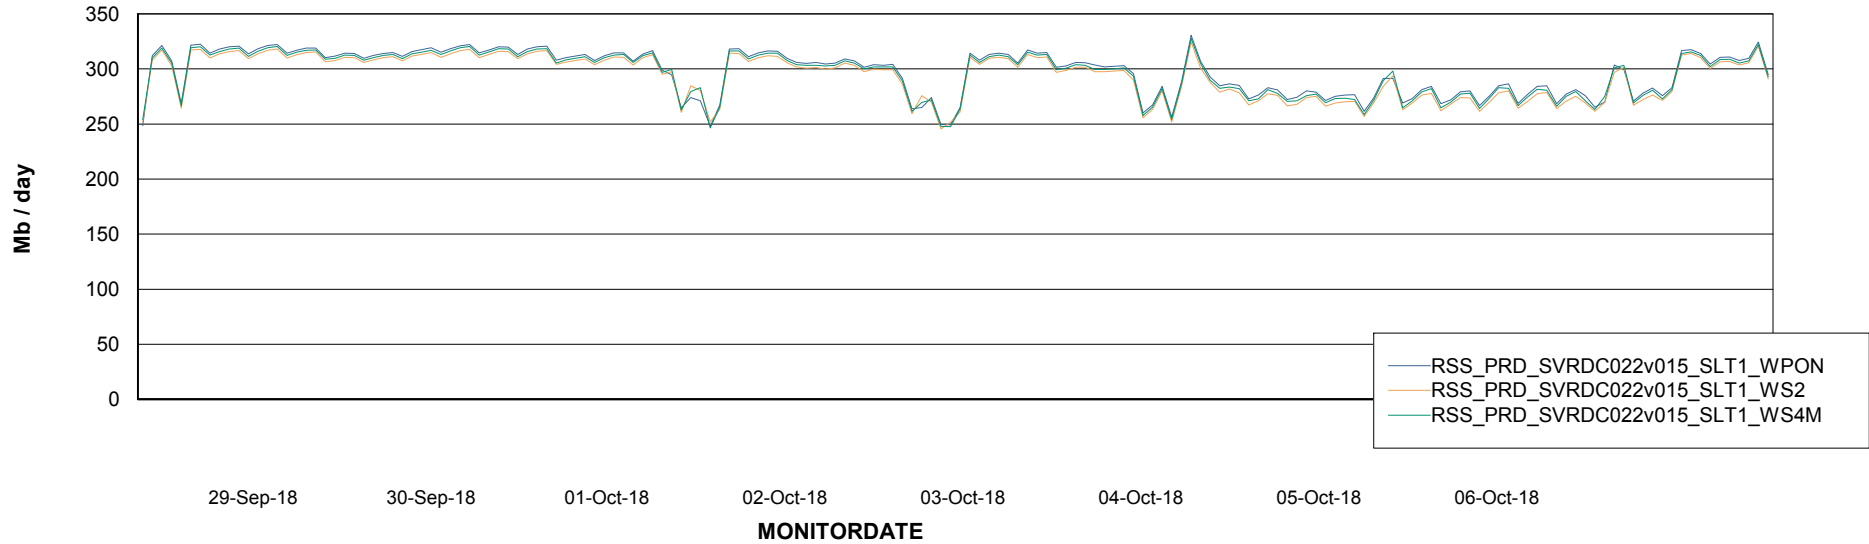

ABSolute Web Component Services

Avg memory used per ABS Web component