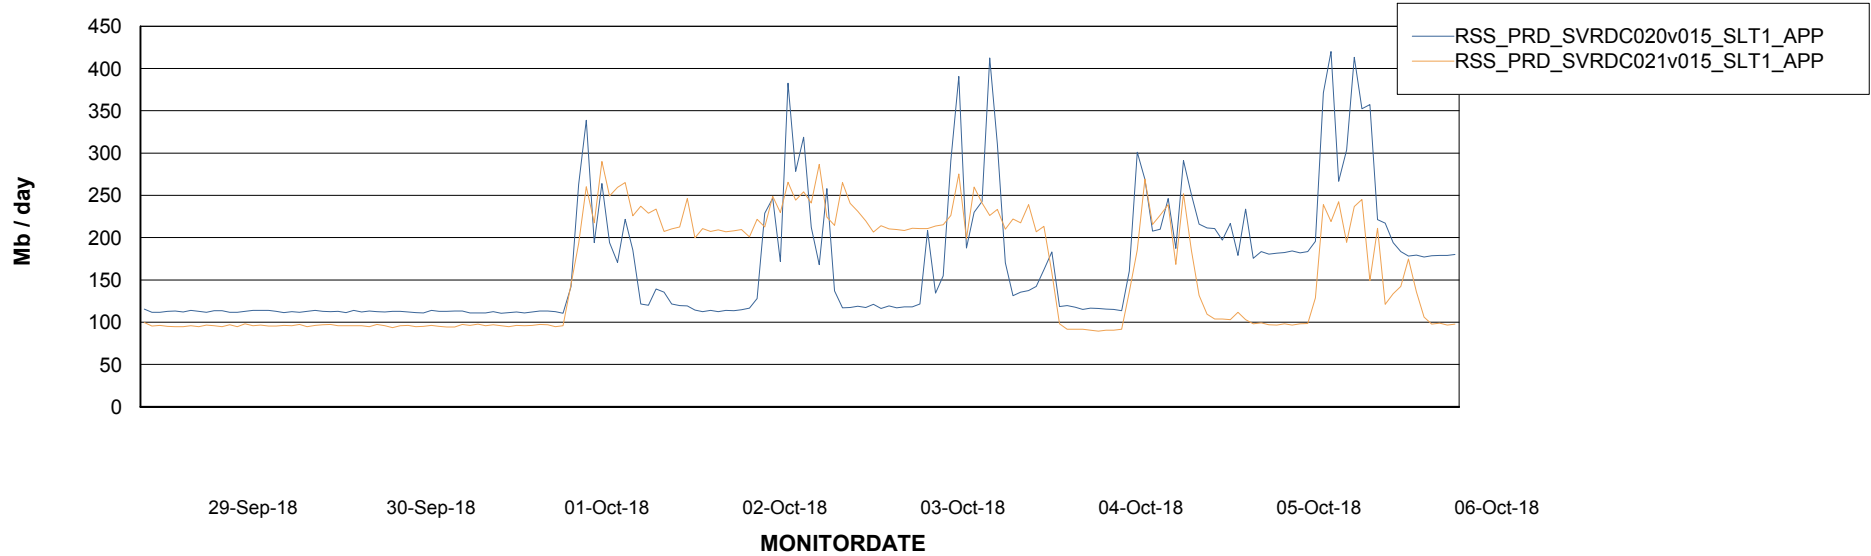

ABSSolute Application Server Services

Avg memory used per ABS Server Service