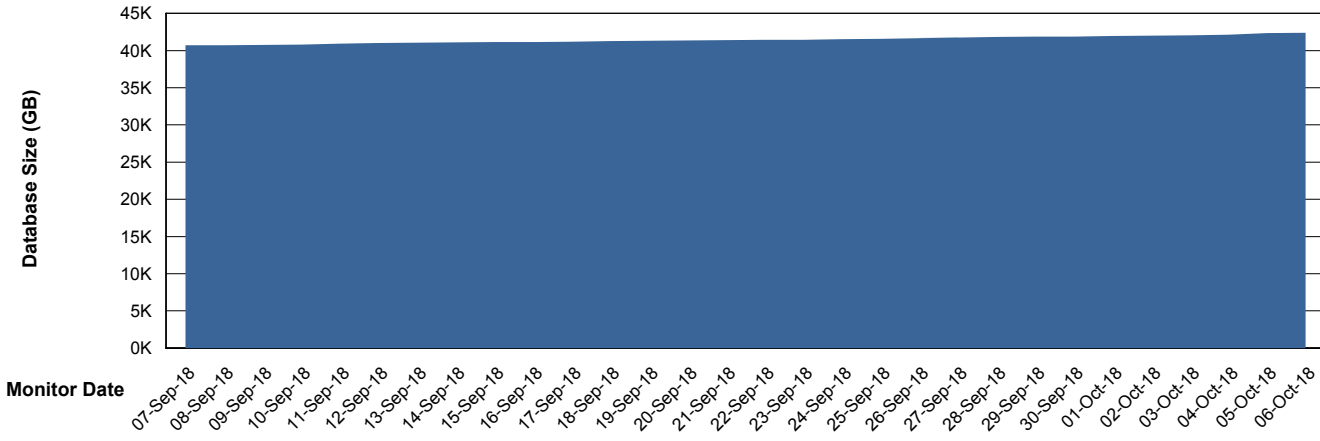

Weekly SLA Customer Report

Customer RSS Production
Database ID 52

Database Performance RSSDB_Production

Weekly SLA Customer Report

Customer RSS Production
Database ID 52

Database Performance RSSDB_Standby

Weekly SLA Customer Report

Customer RSS Production
 Database ID 52

DATABASE SIZE RSSDB_Production

Database growth over last month

Database Tablespace RSSDB_Production

Date	Tablespace Name	Filesize (Gb)	Usedsize (Gb)	Percentage free
06-Oct-18	ABSDATA	20,000	17,784	11
	INDX	27,000	23,234	14
05-Oct-18	ABSDATA	20,000	17,784	11
	INDX	27,000	23,226	14
04-Oct-18	ABSDATA	20,000	17,704	11
	INDX	27,000	23,182	14
03-Oct-18	ABSDATA	20,000	17,616	12
	INDX	27,000	23,098	14
02-Oct-18	ABSDATA	20,000	17,598	12
	INDX	27,000	23,069	15
01-Oct-18	ABSDATA	20,000	17,597	12
	INDX	27,000	23,024	15
30-Sep-18	ABSDATA	20,000	17,577	12
	INDX	27,000	22,969	15