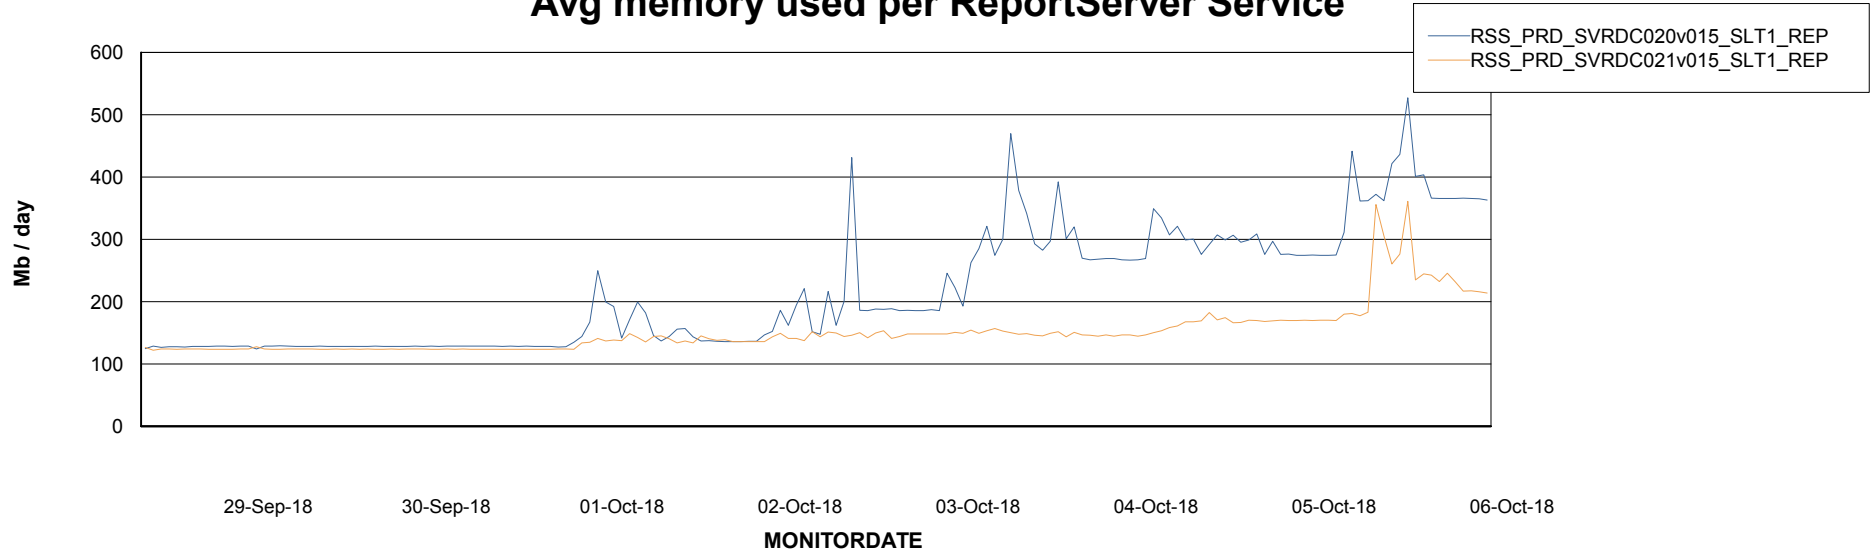

Avg memory used per ABS Server Service

Avg users per day per ABS server

Weekly SLA Customer Report

Customer RSS Production
Database ID 52

ABSSolute Application ReportServer Services

Avg memory used per ReportServer Service