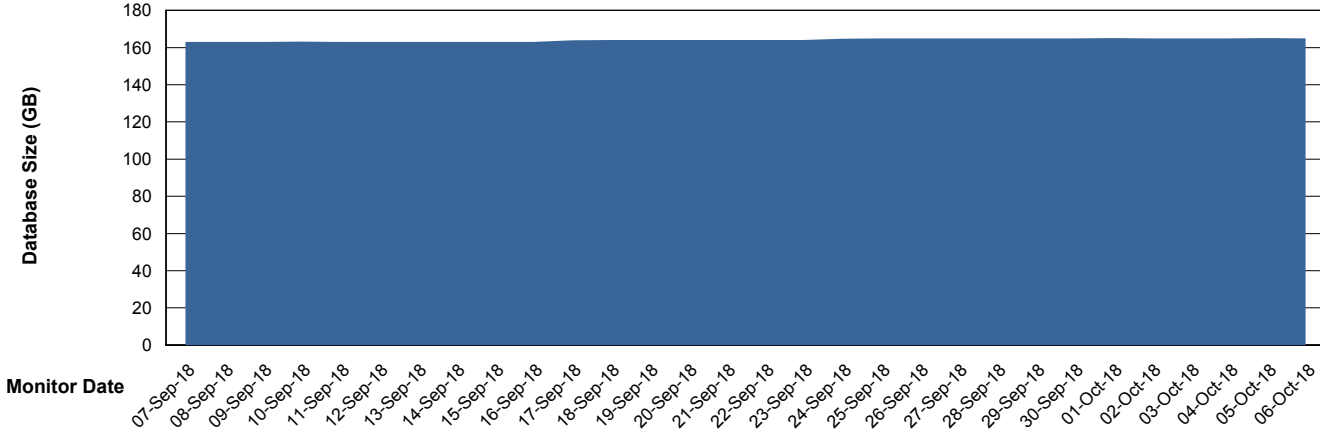

DATABASE SIZE PHSDB_Production

Database growth over last month

Database Tablespace PHSDB_Production

Date	Tablespace Name	Filesize (Gb)	Usedsize (Gb)	Percentage free
06-Oct-18	ABSDATA	181	158	13
	INDX	8	6	25
05-Oct-18	ABSDATA	181	158	13
	INDX	8	6	25
04-Oct-18	ABSDATA	181	158	13
	INDX	8	6	25
03-Oct-18	ABSDATA	181	158	13
	INDX	8	6	25
02-Oct-18	ABSDATA	181	157	13
	INDX	8	6	25
01-Oct-18	ABSDATA	181	157	13
	INDX	8	6	25
30-Sep-18	ABSDATA	181	157	13
	INDX	8	6	25