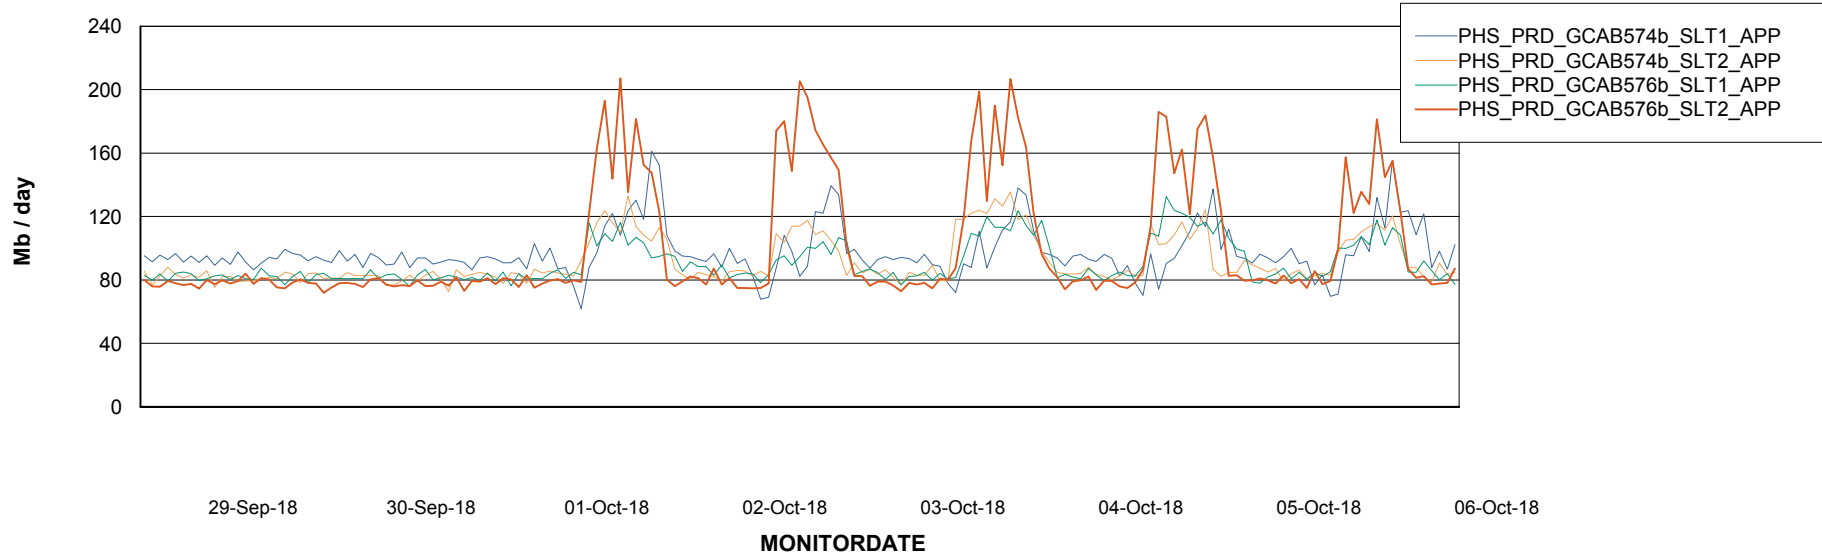

ABSSolute Application Server Services

Avg memory used per ABS Server Service