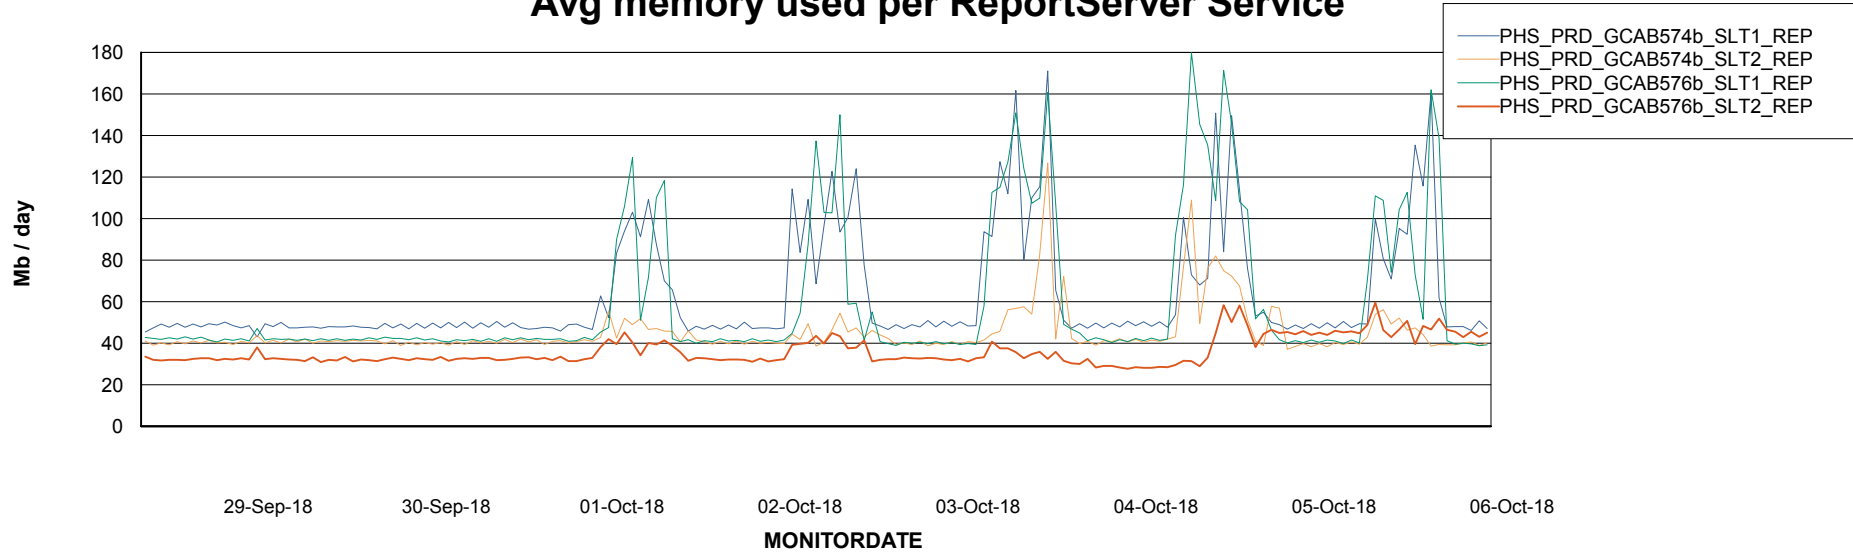

Avg memory used per ABS Server Service

Avg users per day per ABS server

Weekly SLA Customer Report

Customer PHS_Production
Database ID 47

ABSSolute Application ReportServer Services

Avg memory used per ReportServer Service