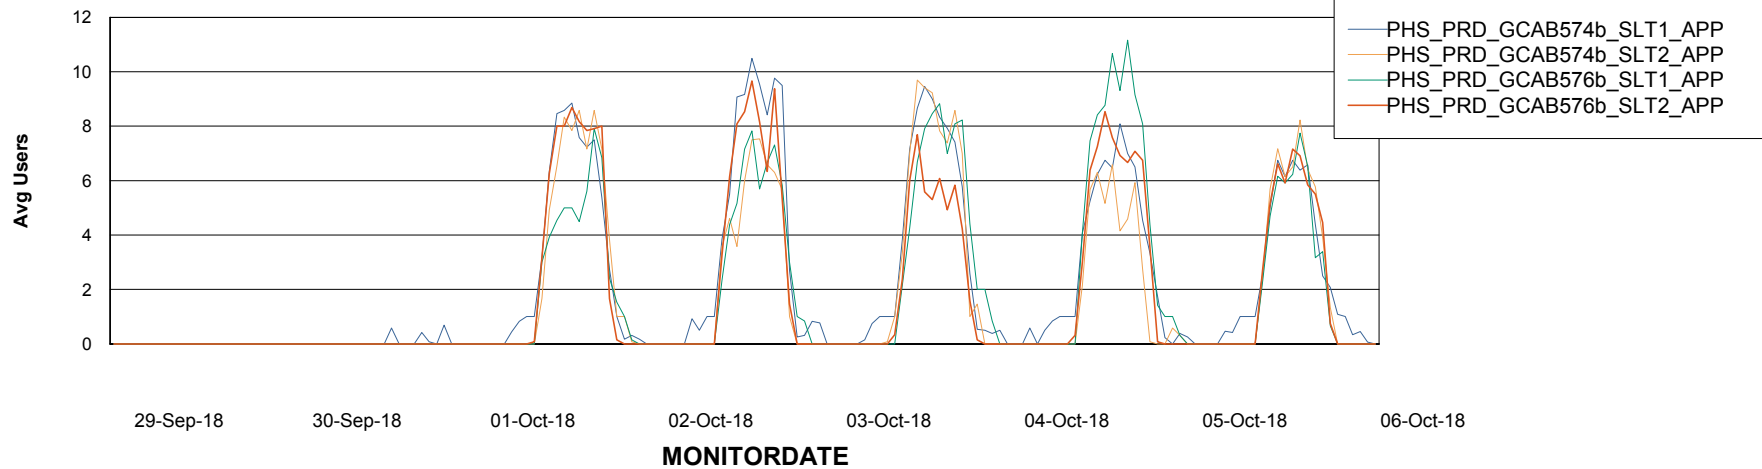

Avg users per day per ABS server