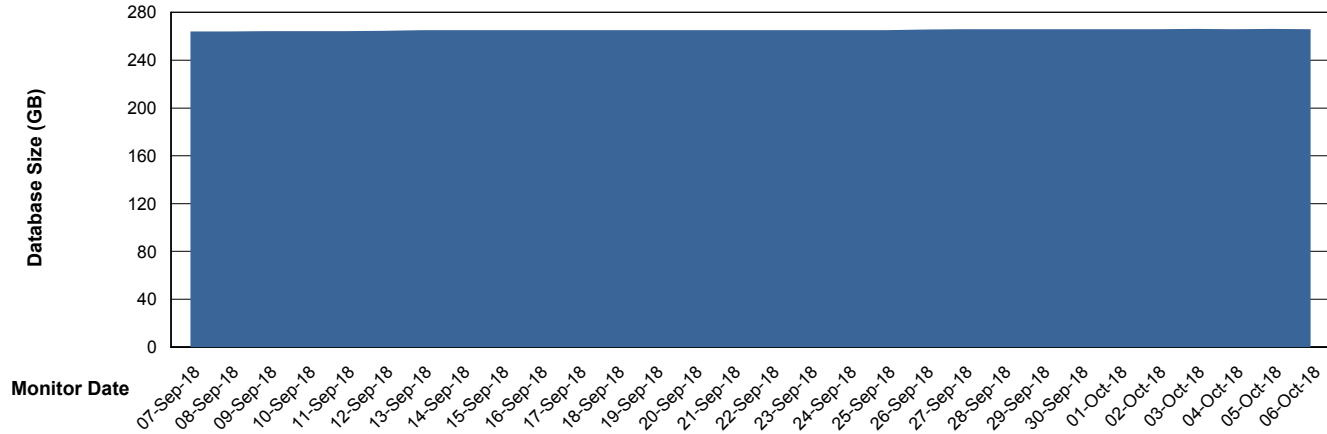

DATABASE SIZE PCODB_Production

Database growth over last month

Database Tablespace PCODB_Production

Date	Tablespace Name	Filesize (Gb)	Usedsize (Gb)	Percentage free
06-Oct-18	ABSDATA	103	89	14
	INDX	202	176	13
05-Oct-18	ABSDATA	103	89	14
	INDX	202	176	13
04-Oct-18	ABSDATA	103	89	14
	INDX	202	176	13
03-Oct-18	ABSDATA	103	89	14
	INDX	202	175	13
02-Oct-18	ABSDATA	103	89	14
	INDX	202	175	13
01-Oct-18	ABSDATA	103	89	14
	INDX	202	175	13
30-Sep-18	ABSDATA	103	89	14
	INDX	202	175	13