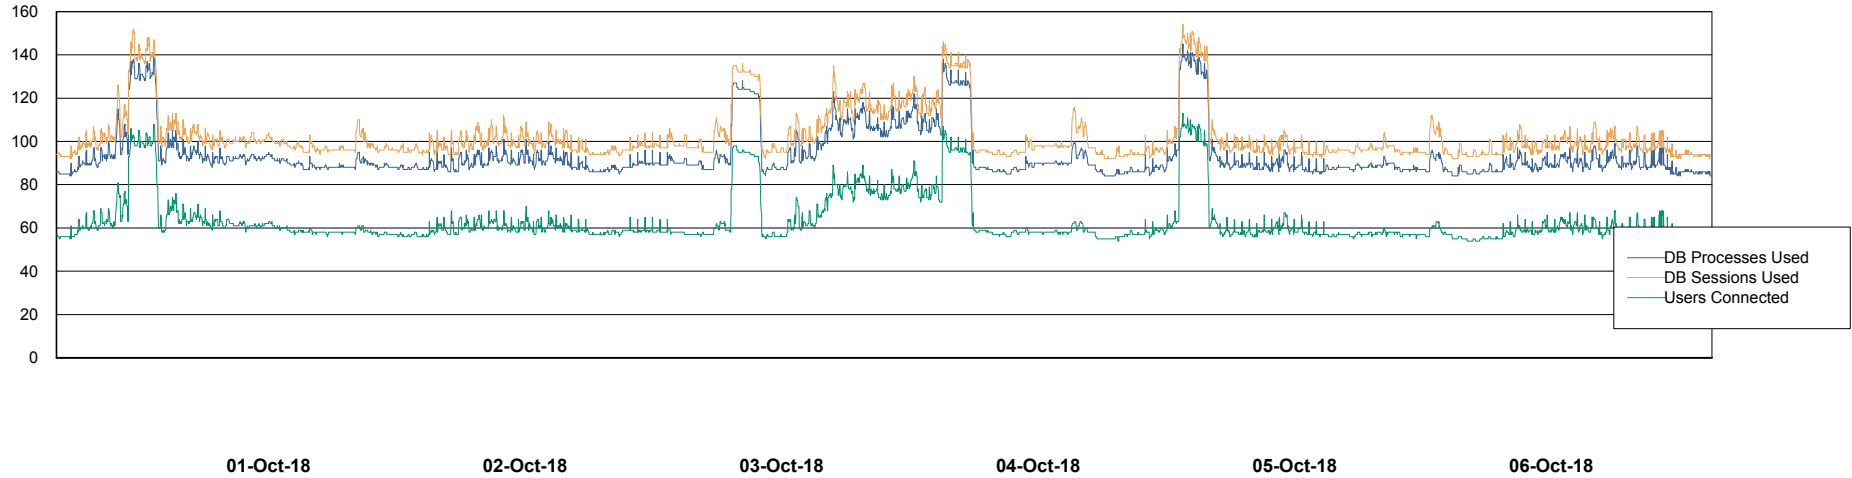

Database Performance PCODB_Production