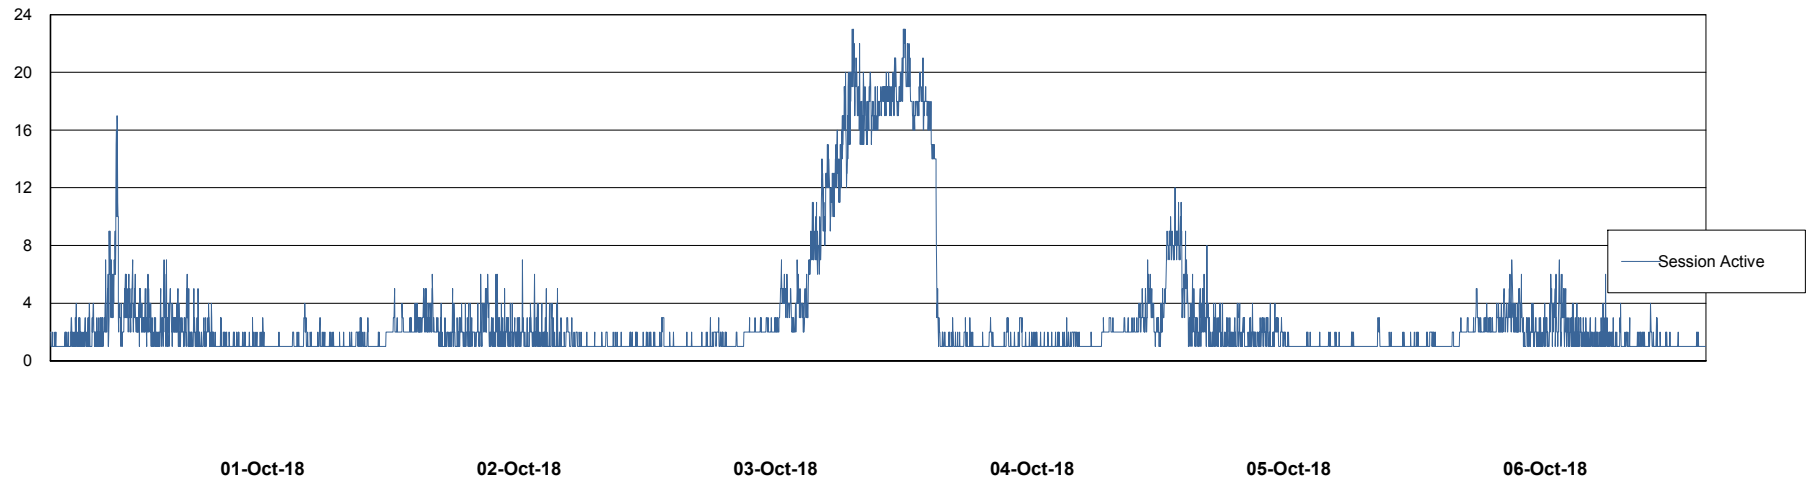

Database Performance PCODB_Production