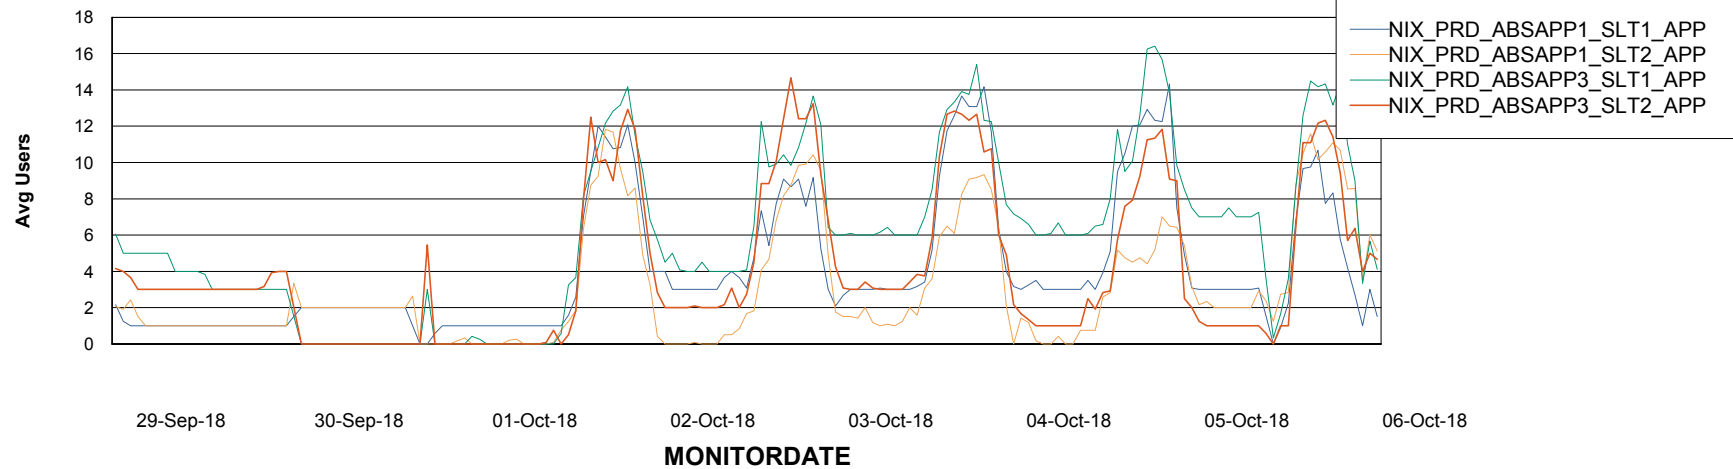

Avg users per day per ABS server