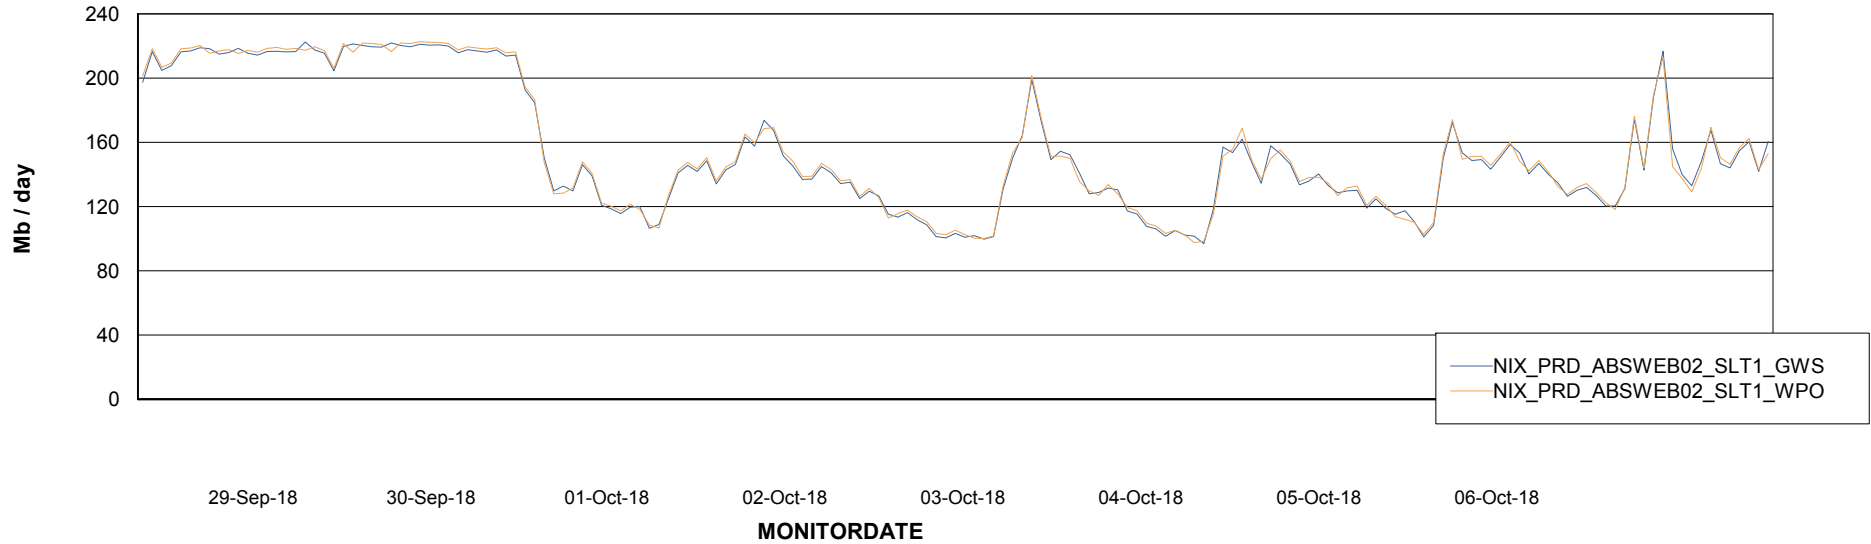

ABSSolute Web Component Services

Avg memory used per ABS Web component