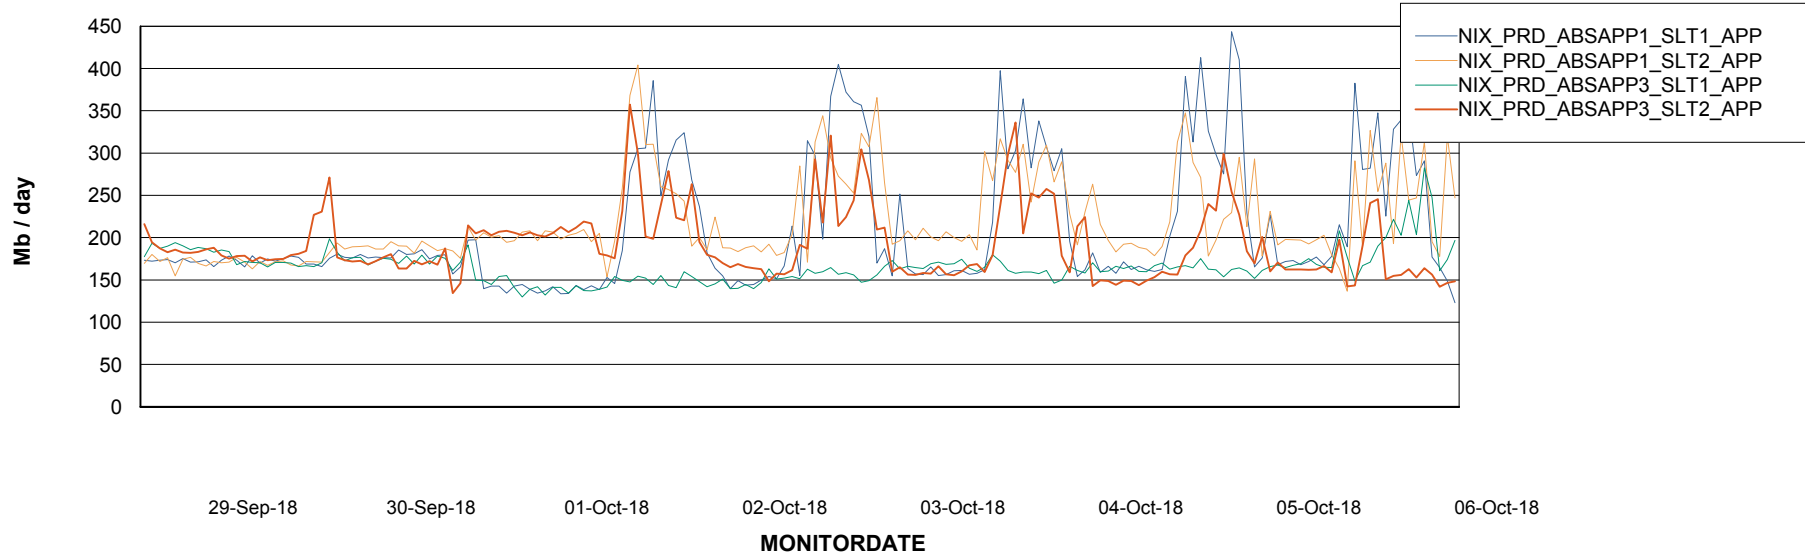

Standby Database Health NIX_Production

Recovery lag for last 7 days

Weekly SLA Customer Report

Customer NIX_Production
Database ID 51

ABSSolute Application Server Services

Avg memory used per ABS Server Service