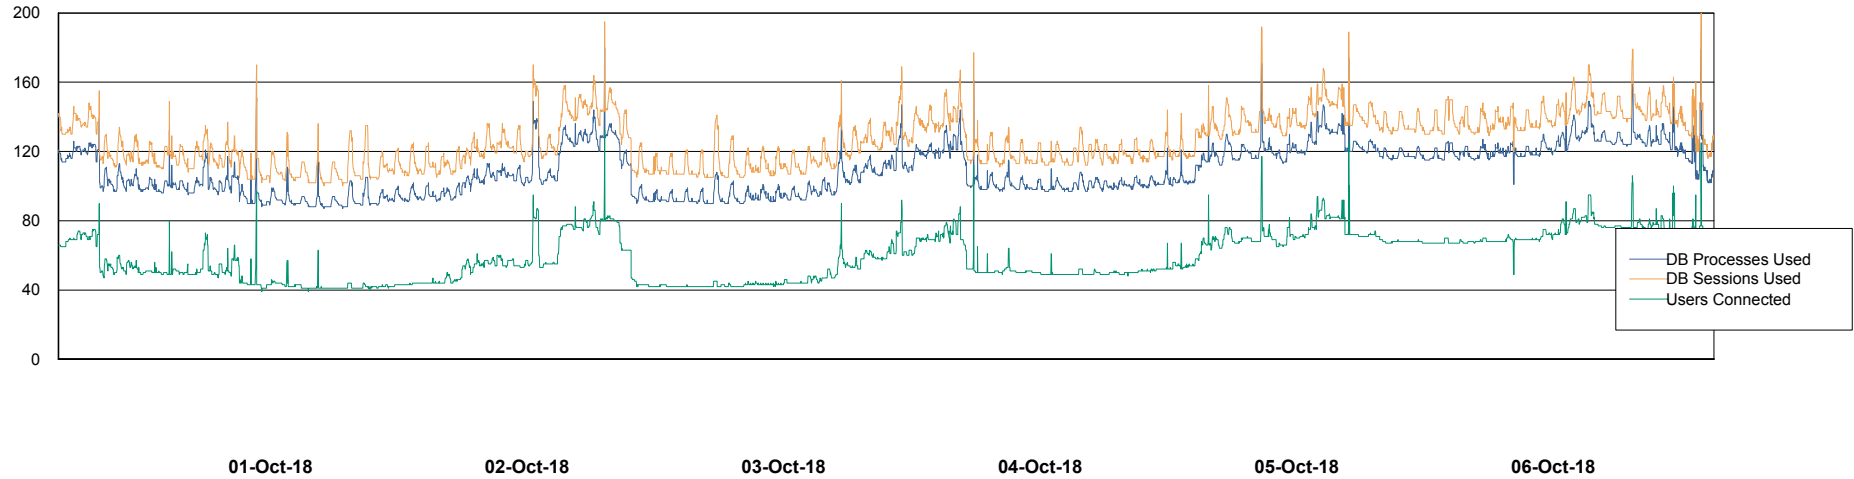

Weekly SLA Customer Report

Customer NIX_Production
Database ID 51

Database Performance NIXDB_BI

Weekly SLA Customer Report

Customer NIX_Production
Database ID 51

Database Performance NIXDB_Production

Weekly SLA Customer Report