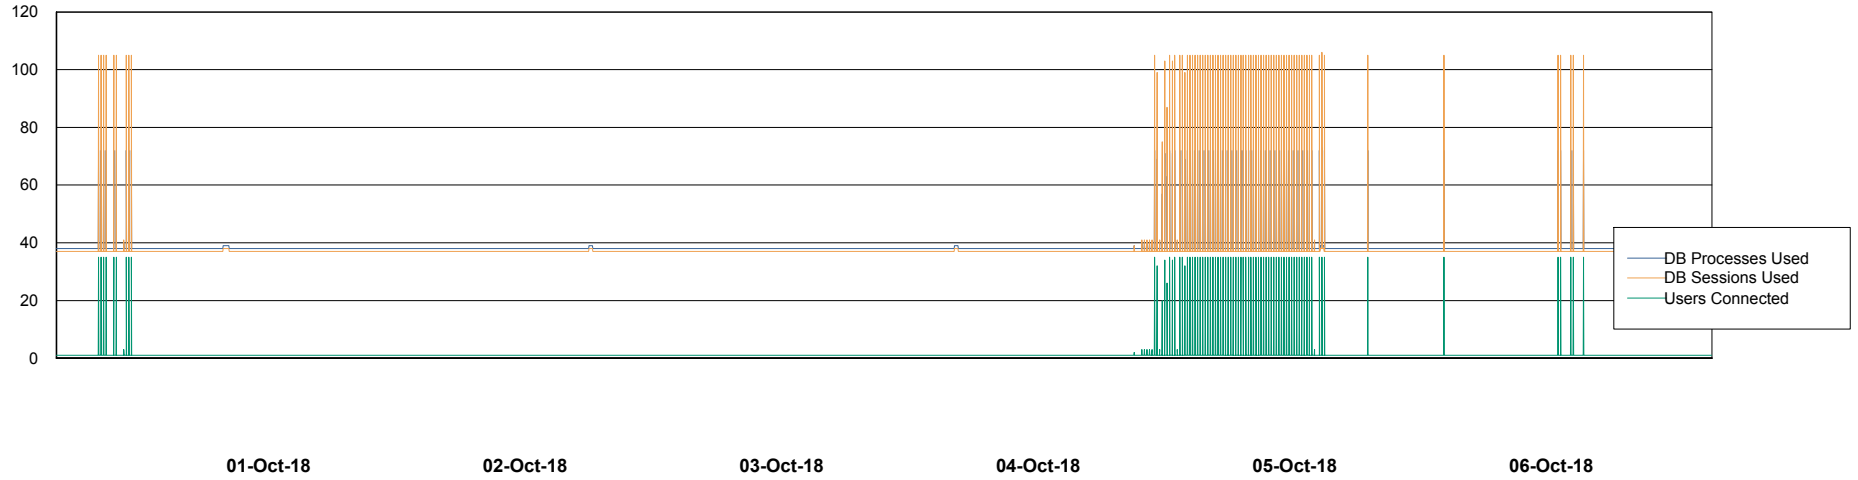

Database Performance NIXDB_Standby