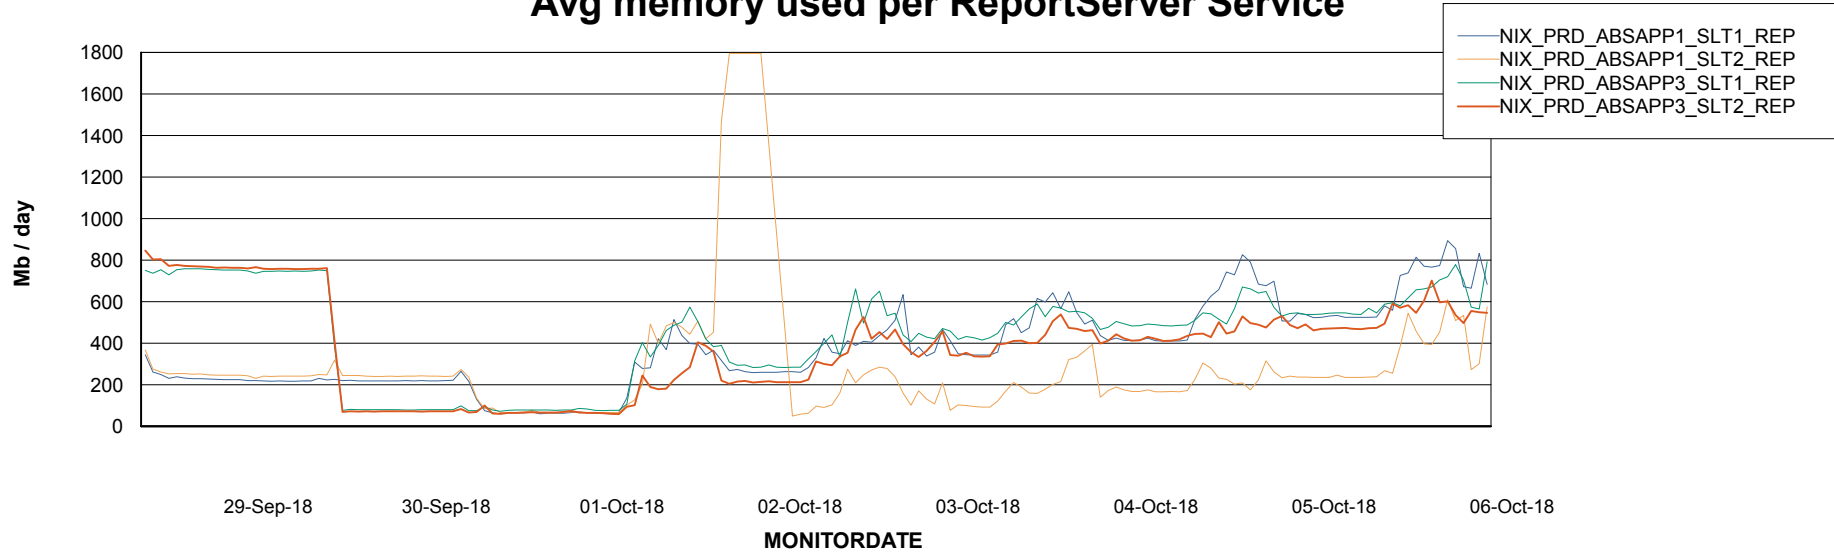

Avg users per day per ABS server

Weekly SLA Customer Report

Customer NIX_Production
Database ID 51

ABSSolute Application ReportServer Services

Avg memory used per ReportServer Service

Weekly SLA Customer Report