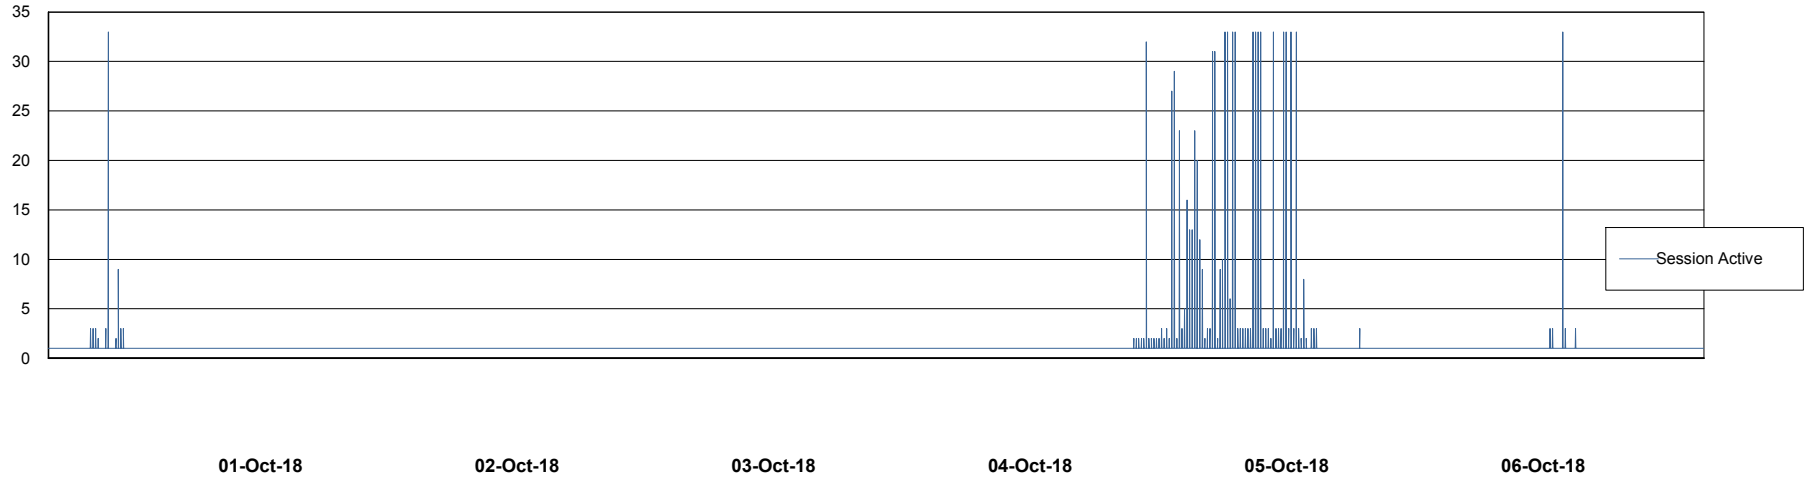

Database Performance NIXDB_Standby