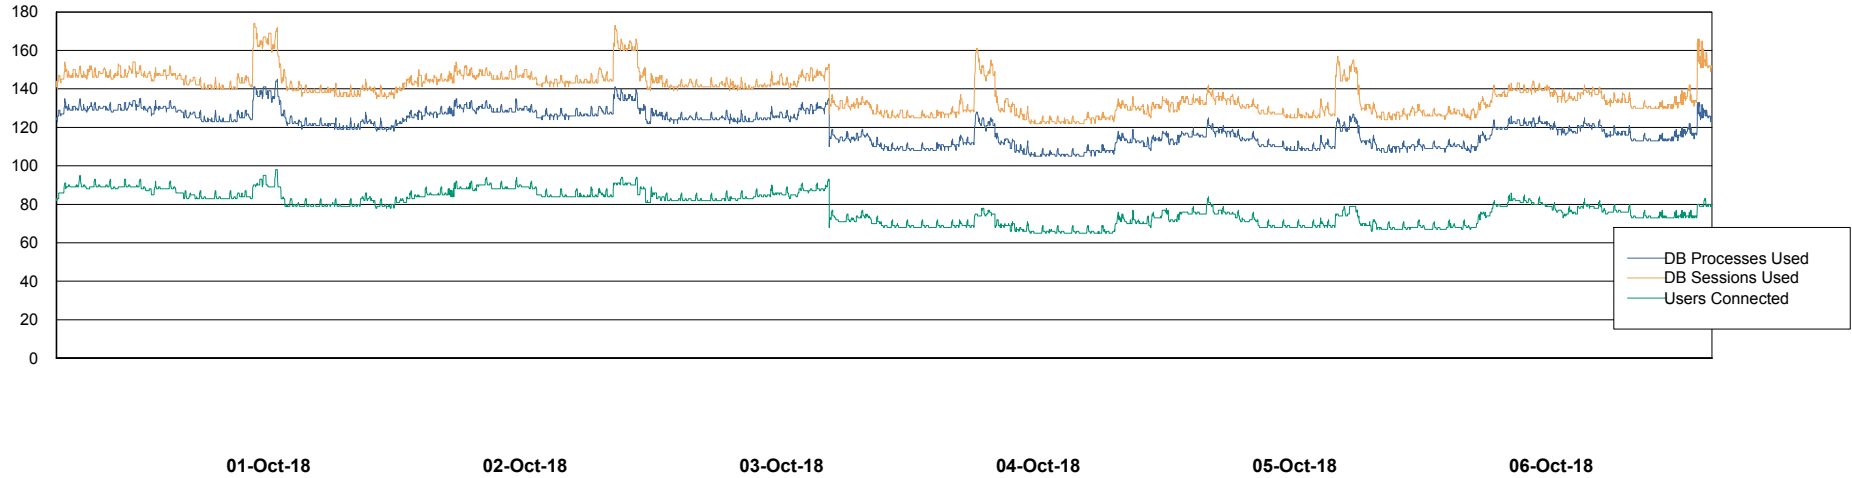

Database Performance LLGDB_Production