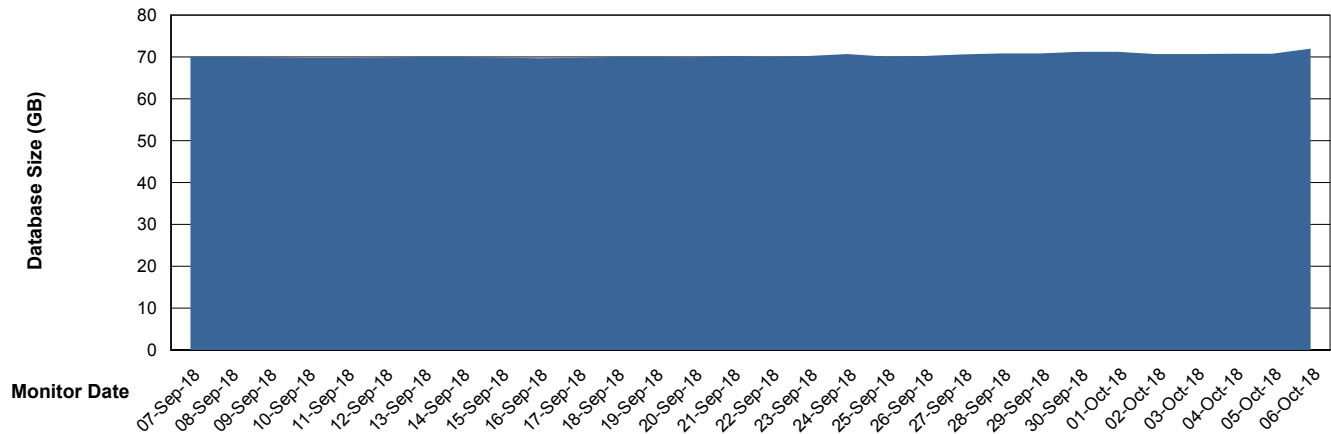

DATABASE SIZE LLGDBBI_Production

Database growth over last month