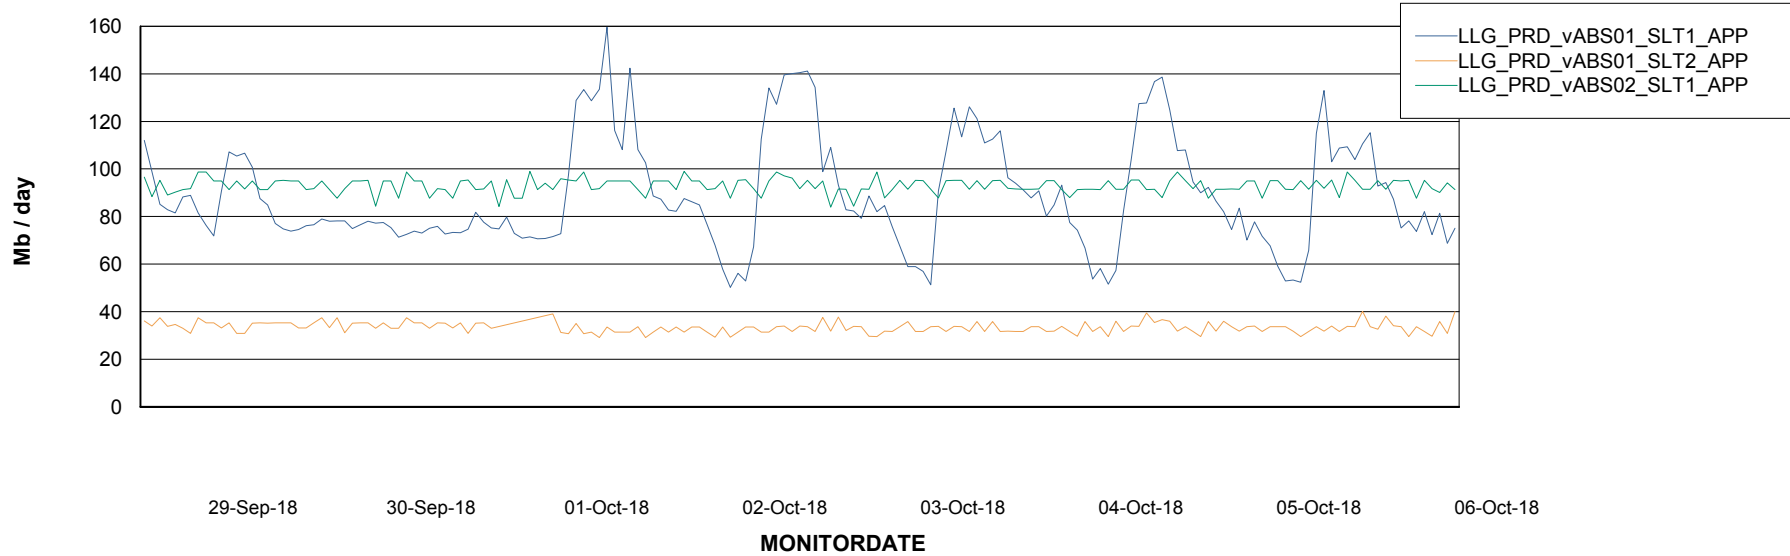

ABSSolute Application Server Services

Avg memory used per ABS Server Service