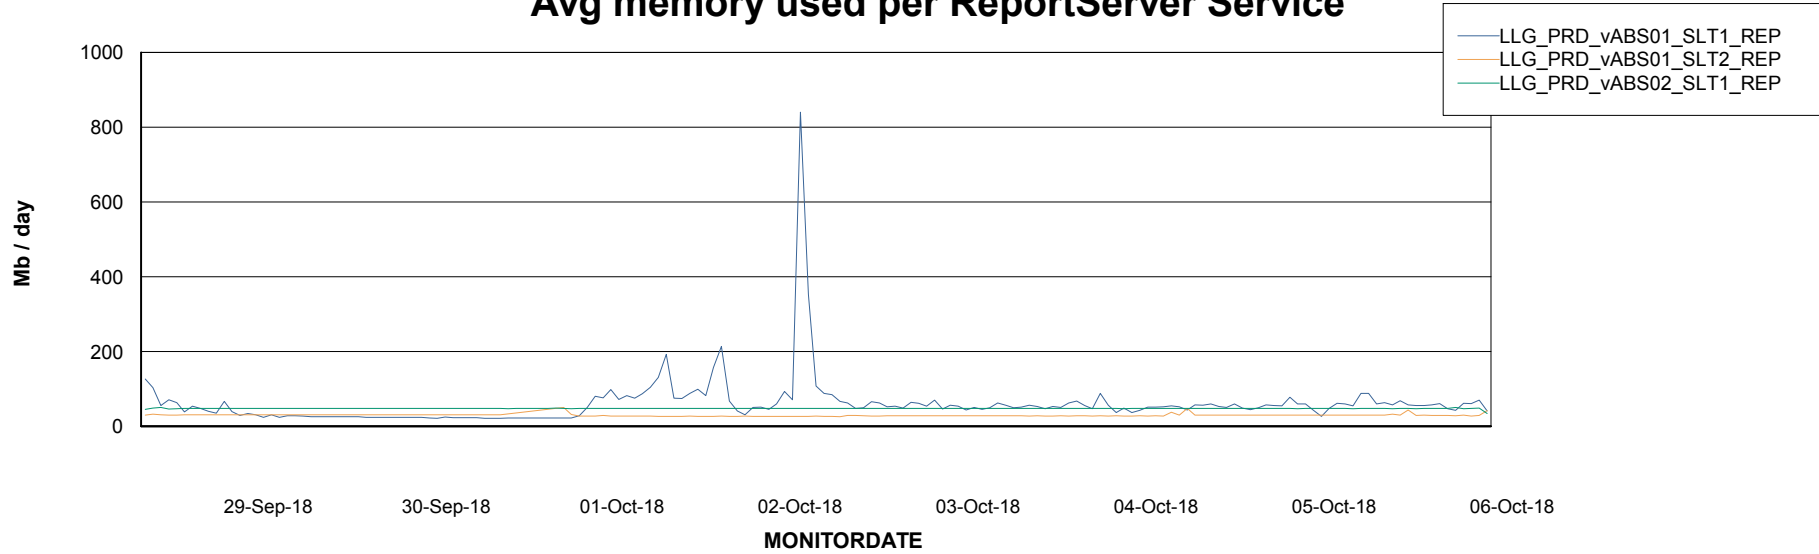

ABSSolute Application ReportServer Services

Avg memory used per ReportServer Service