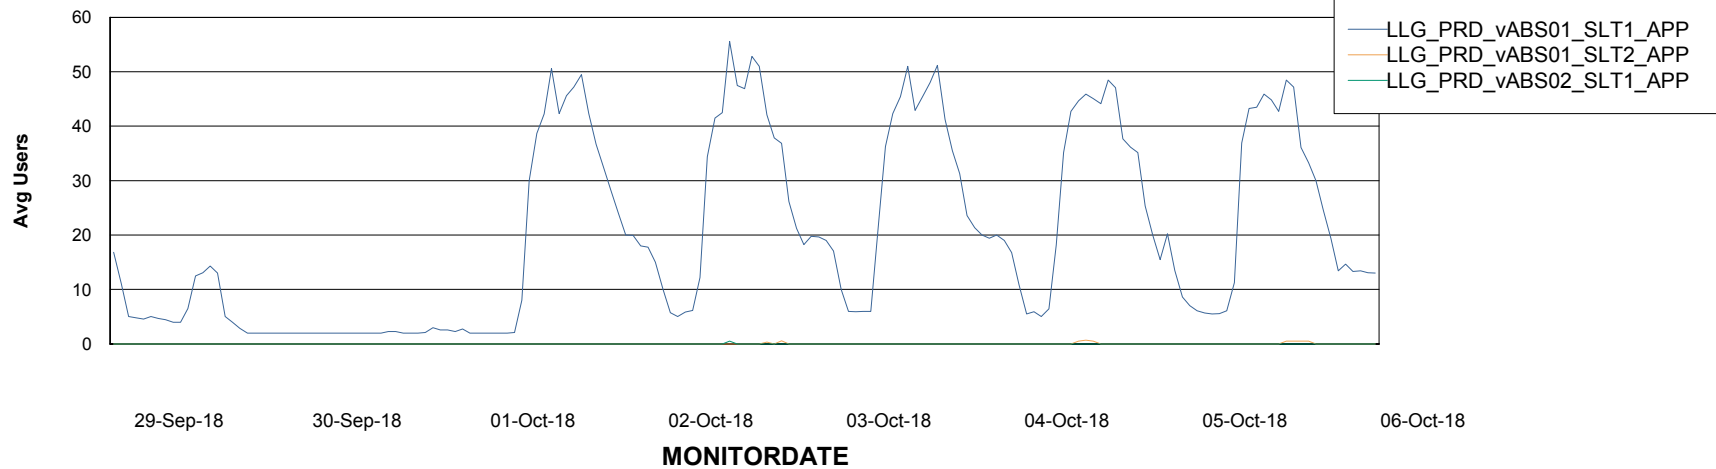

Avg users per day per ABS server