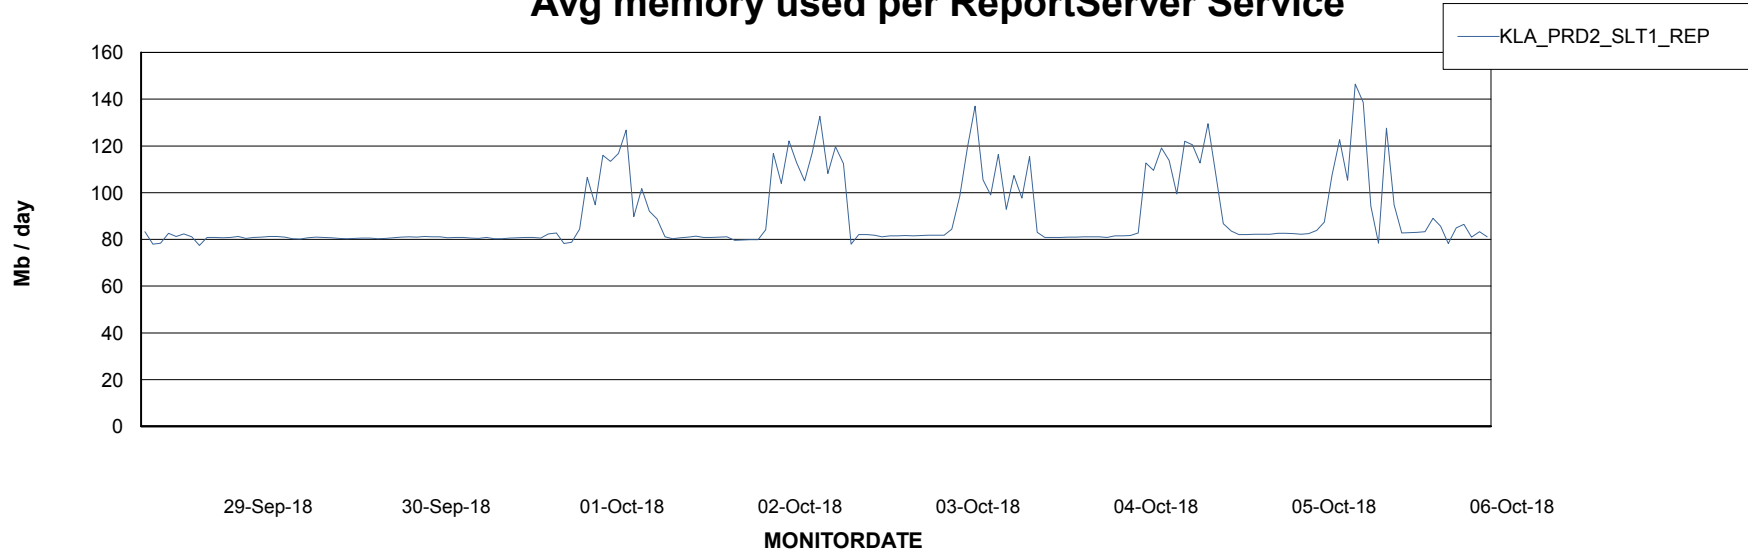

ABSSolute Application ReportServer Services

Avg memory used per ReportServer Service