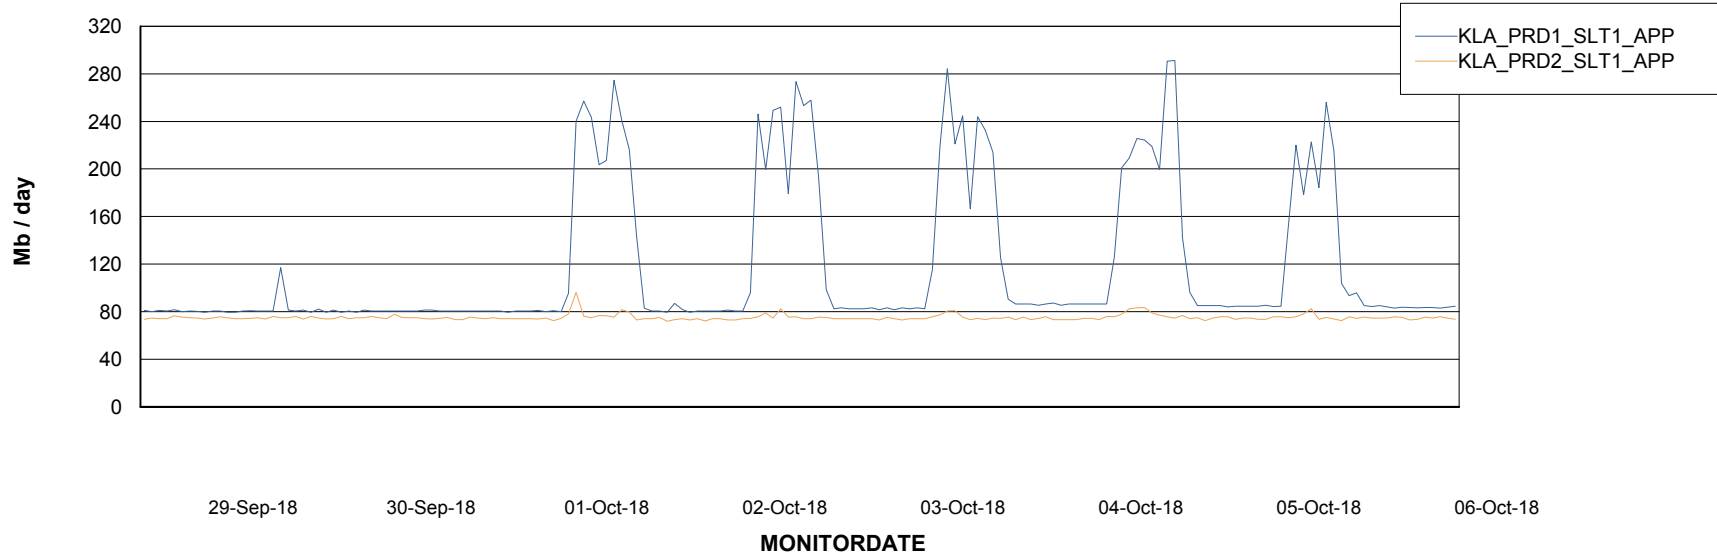

ABSSolute Application Server Services

Avg memory used per ABS Server Service