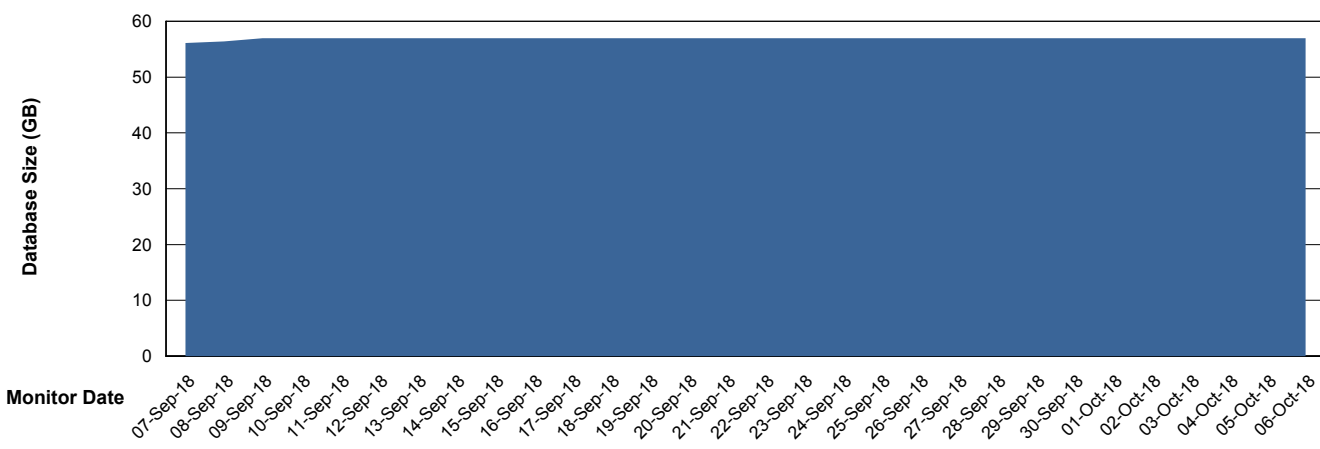

Weekly SLA Customer Report

Customer KLA_Production
Database ID 65

Database Performance KLADB_Production

Weekly SLA Customer Report

Customer KLA_Production
Database ID 65

Database Performance KLADB_Standby

Weekly SLA Customer Report

Customer KLA_Production
 Database ID 65

DATABASE SIZE KLADB_Production

Database growth over last month

Database Tablespace KLADB_Production

Date	Tablespace Name	Filesize (Gb)	Usedsize (Gb)	Percentage free
06-Oct-18	ABSDATA	35	28	20
	INDX	35	27	23
05-Oct-18	ABSDATA	35	28	20
	INDX	35	27	23
04-Oct-18	ABSDATA	35	28	20
	INDX	35	27	23
03-Oct-18	ABSDATA	35	28	20
	INDX	35	27	23
02-Oct-18	ABSDATA	35	27	23
	INDX	35	27	23
01-Oct-18	ABSDATA	35	27	23
	INDX	35	27	23
30-Sep-18	ABSDATA	35	27	23
	INDX	35	27	23