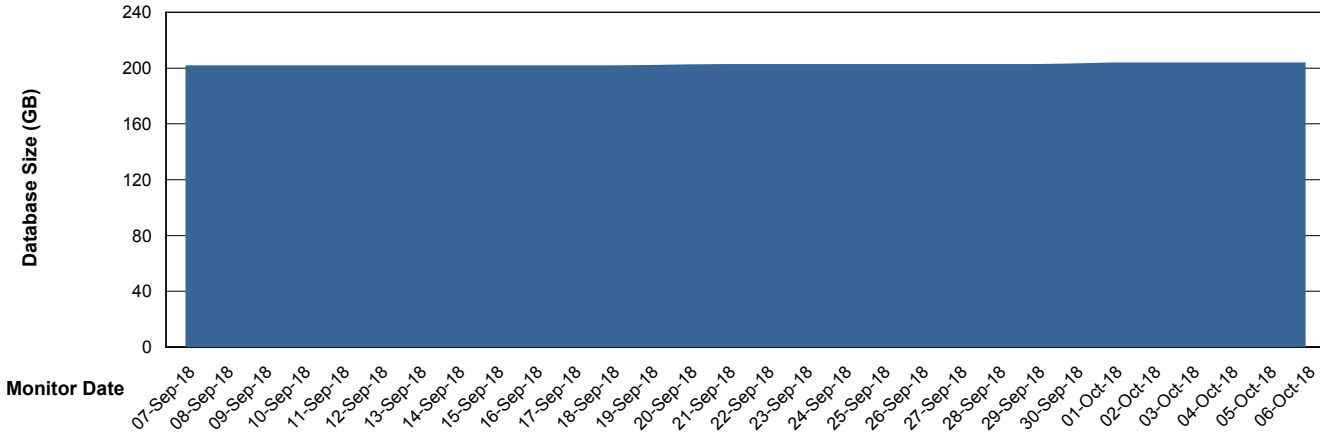

Weekly SLA Customer Report

Customer FIS_Production
Database ID 46

Database Performance FISDB_Production

Weekly SLA Customer Report

Customer FIS_Production
Database ID 46

Database Performance FISDB_Standby

Weekly SLA Customer Report

Customer FIS_Production
 Database ID 46

DATABASE SIZE FISDB_Production

Database growth over last month

Database Tablespace FISDB_Production

| Date | Tablespace Name | Filesize (Gb) | Usedsize (Gb) | Percentage free |
|-----------|-----------------|---------------|---------------|-----------------|
| 06-Oct-18 | ABSDATA | 105 | 85 | 19 |
| | INDX | 143 | 120 | 16 |
| 05-Oct-18 | ABSDATA | 105 | 85 | 19 |
| | INDX | 143 | 120 | 16 |
| 04-Oct-18 | ABSDATA | 105 | 85 | 19 |
| | INDX | 143 | 120 | 16 |
| 03-Oct-18 | ABSDATA | 105 | 85 | 19 |
| | INDX | 143 | 120 | 16 |
| 02-Oct-18 | ABSDATA | 105 | 85 | 19 |
| | INDX | 143 | 120 | 16 |
| 01-Oct-18 | ABSDATA | 105 | 85 | 19 |
| | INDX | 143 | 120 | 16 |
| 30-Sep-18 | ABSDATA | 105 | 85 | 19 |
| | INDX | 143 | 120 | 16 |