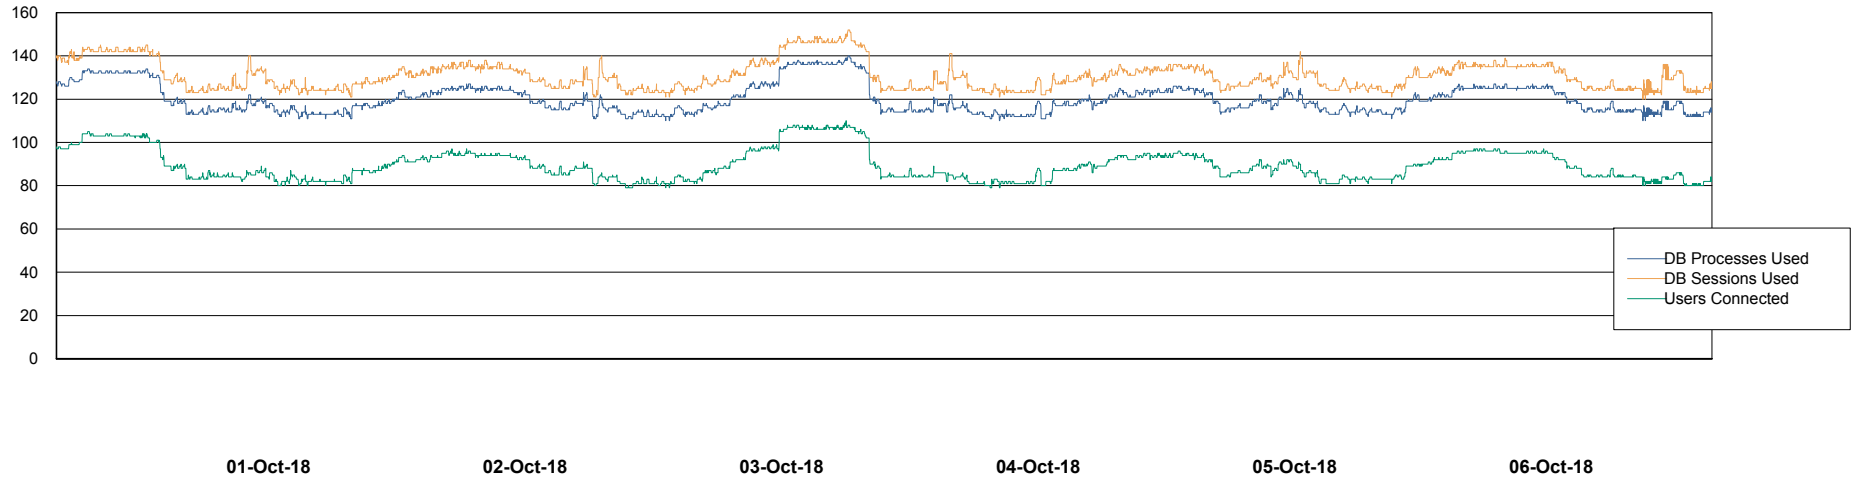

Harddisk Usage FIS_PRD_ORACLE2

| | Free disk space on c: (%) | Total disk space on c: (Gb) | Free disk space on l: (%) | Total disk space on l: (Gb) | Free disk space on o: (%) | Total disk space on o: (Gb) |
|-----------|---------------------------|-----------------------------|---------------------------|-----------------------------|---------------------------|-----------------------------|
| 06-Oct-18 | 70 | 279 | 18 | 279 | 7 | 373 |
| 05-Oct-18 | 70 | 279 | 17 | 279 | 7 | 373 |
| 04-Oct-18 | 70 | 279 | 17 | 279 | 7 | 373 |
| 03-Oct-18 | 70 | 279 | 17 | 279 | 7 | 373 |
| 02-Oct-18 | 70 | 279 | 17 | 279 | 7 | 373 |
| 01-Oct-18 | 70 | 279 | 17 | 279 | 7 | 373 |
| 30-Sep-18 | 70 | 279 | 18 | 279 | 7 | 373 |

Weekly SLA Customer Report

Customer FIS_Production
Database ID 46

Database Performance FISDB_Production

Weekly SLA Customer Report

Customer FIS_Production
Database ID 46

Database Performance FISDB_Standby

Weekly SLA Customer Report