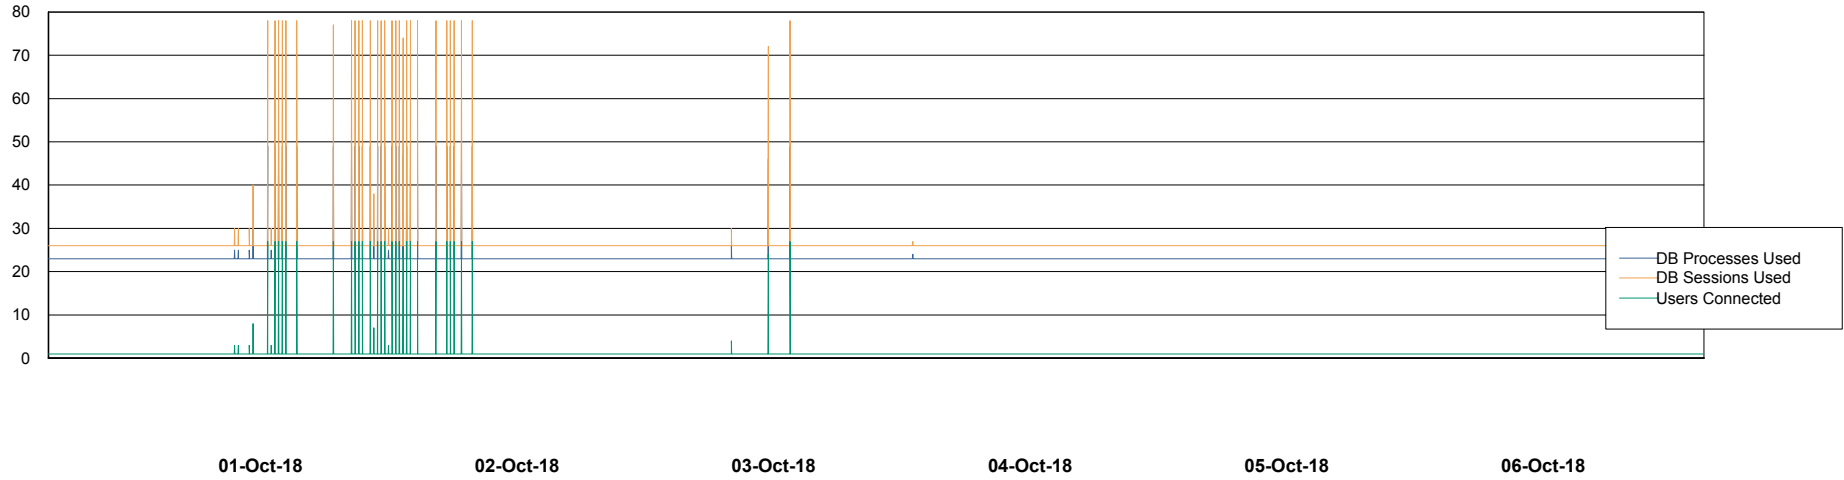

Weekly SLA Customer Report

Customer FIS_Production
Database ID 46

Database Performance FISDB_Production

Weekly SLA Customer Report

Customer FIS_Production
Database ID 46

Database Performance FISDB_Standby

Weekly SLA Customer Report