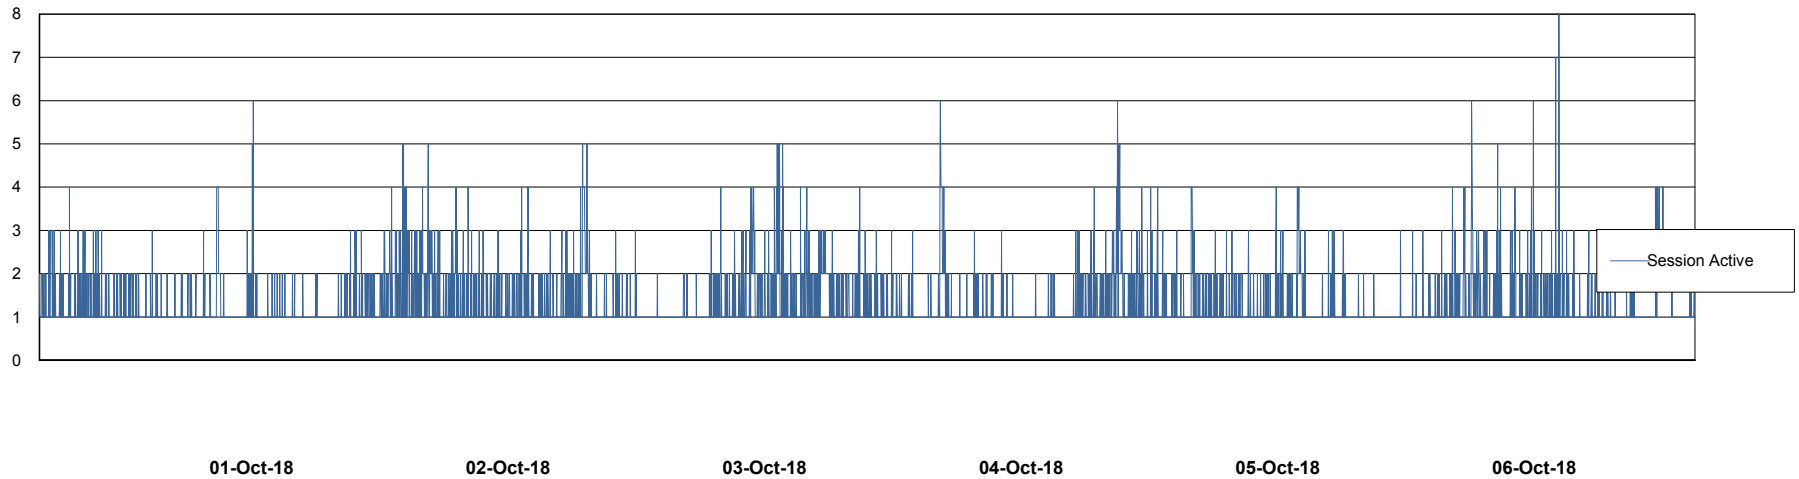

Weekly SLA Customer Report

Customer ECL Production
Database ID 77

Harddisk Usage ECL_PRD_ECL-ABS-WEB

	Free disk space on c: (%)	Total disk space on c: (Gb)
06-Oct-18	82	127
05-Oct-18	82	127
04-Oct-18	82	127
03-Oct-18	82	127
02-Oct-18	82	127
01-Oct-18	82	127
30-Sep-18	82	127

Weekly SLA Customer Report

Customer ECL Production
Database ID 77

Database Performance ECLDB_Production

Weekly SLA Customer Report

Customer ECL Production
 Database ID 77

DATABASE SIZE ECLDB_Production

Database growth over last month