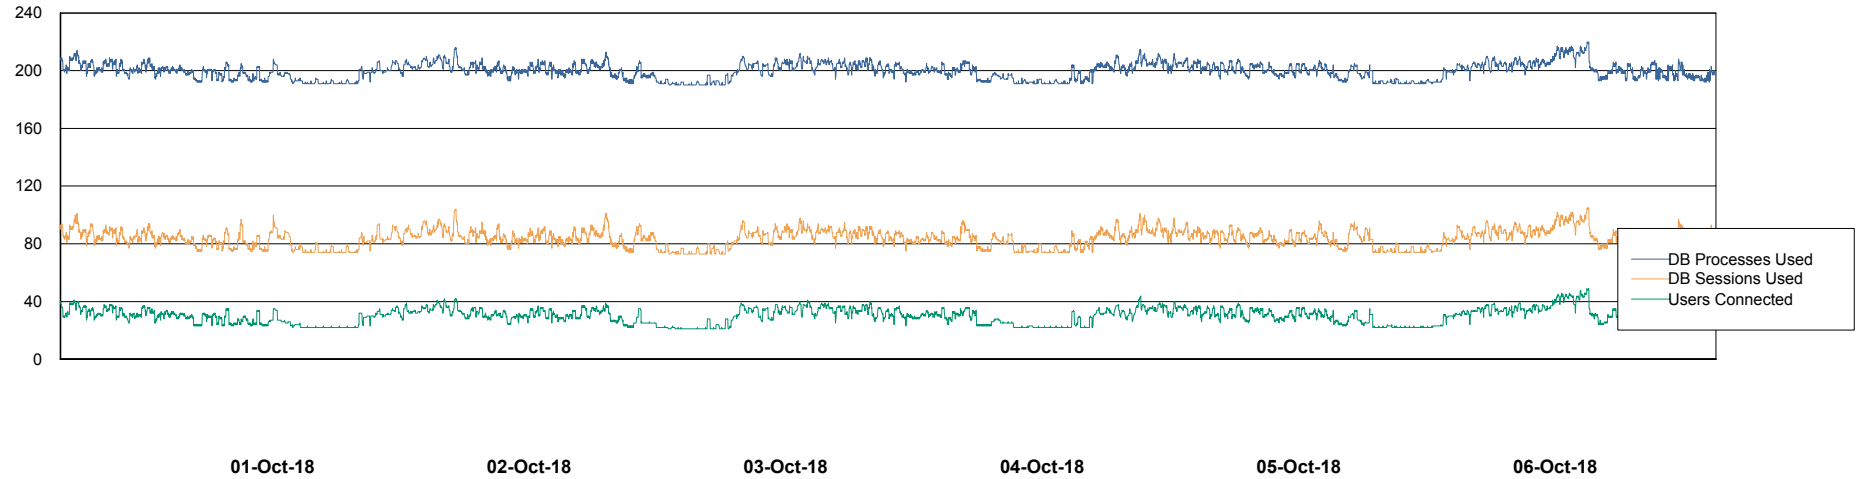

Weekly SLA Customer Report

Customer ECL Production
Database ID 77

Harddisk Usage ECL_PRD_ECL-ABS-WEB

	Free disk space on c: (%)	Total disk space on c: (Gb)
06-Oct-18	82	127
05-Oct-18	82	127
04-Oct-18	82	127
03-Oct-18	82	127
02-Oct-18	82	127
01-Oct-18	82	127
30-Sep-18	82	127

Weekly SLA Customer Report

Customer ECL Production
Database ID 77

Database Performance ECLDB_Production

Weekly SLA Customer Report

Customer ECL Production
 Database ID 77

DATABASE SIZE ECLDB_Production

Database growth over last month