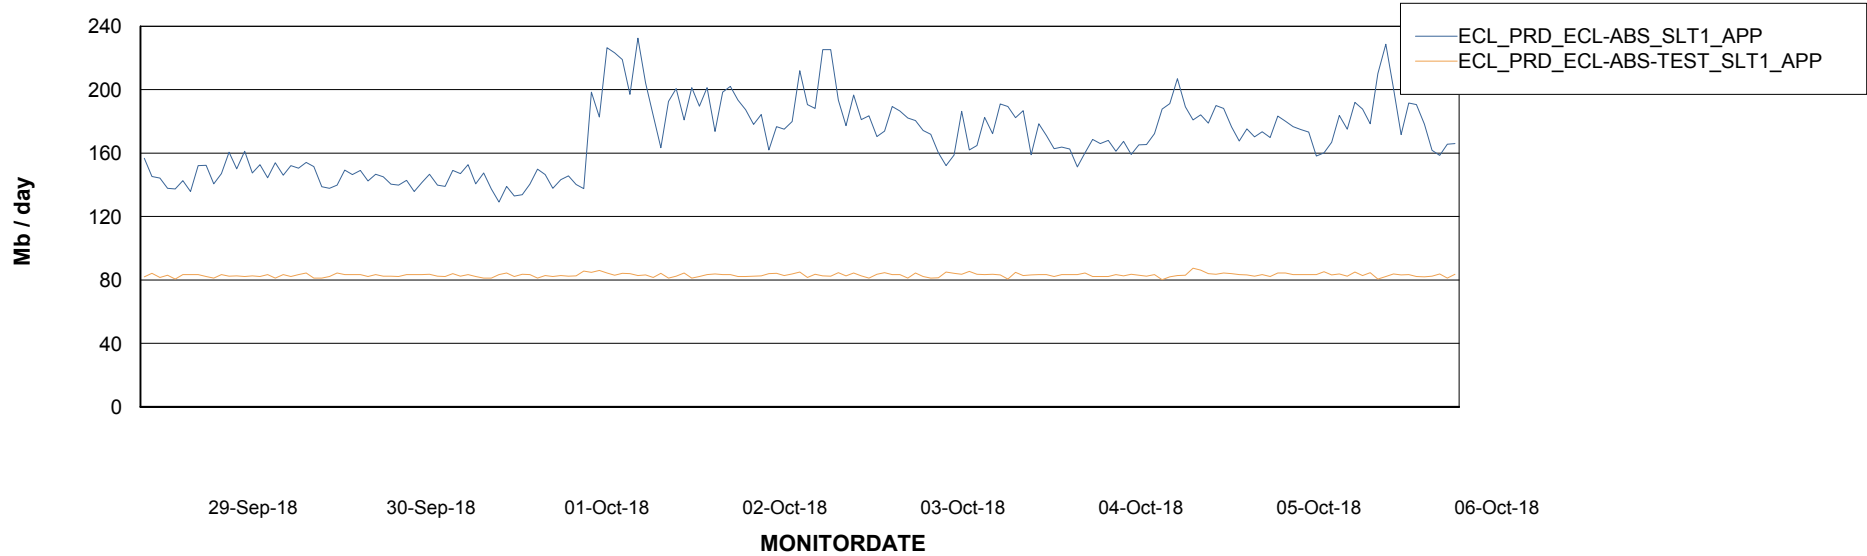

Database Tablespace ECLDB_Production

Date	Tablespace Name	Filesize (Gb)	Usedsize (Gb)	Percentage free
06-Oct-18	ABSDATA	28	23	18
	INDX	8	1	88
05-Oct-18	ABSDATA	28	23	18
	INDX	8	1	88
04-Oct-18	ABSDATA	28	23	18
	INDX	8	1	88
03-Oct-18	ABSDATA	28	22	21
	INDX	8	1	88
02-Oct-18	ABSDATA	28	22	21
	INDX	8	1	88
01-Oct-18	ABSDATA	28	22	21
	INDX	8	1	88
30-Sep-18	ABSDATA	28	22	21
	INDX	8	1	88

Weekly SLA Customer Report

Customer ECL Production
Database ID 77

ABSSolute Application Server Services

Avg memory used per ABS Server Service

Avg users per day per ABS server

Weekly SLA Customer Report

Customer ECL Production
Database ID 77