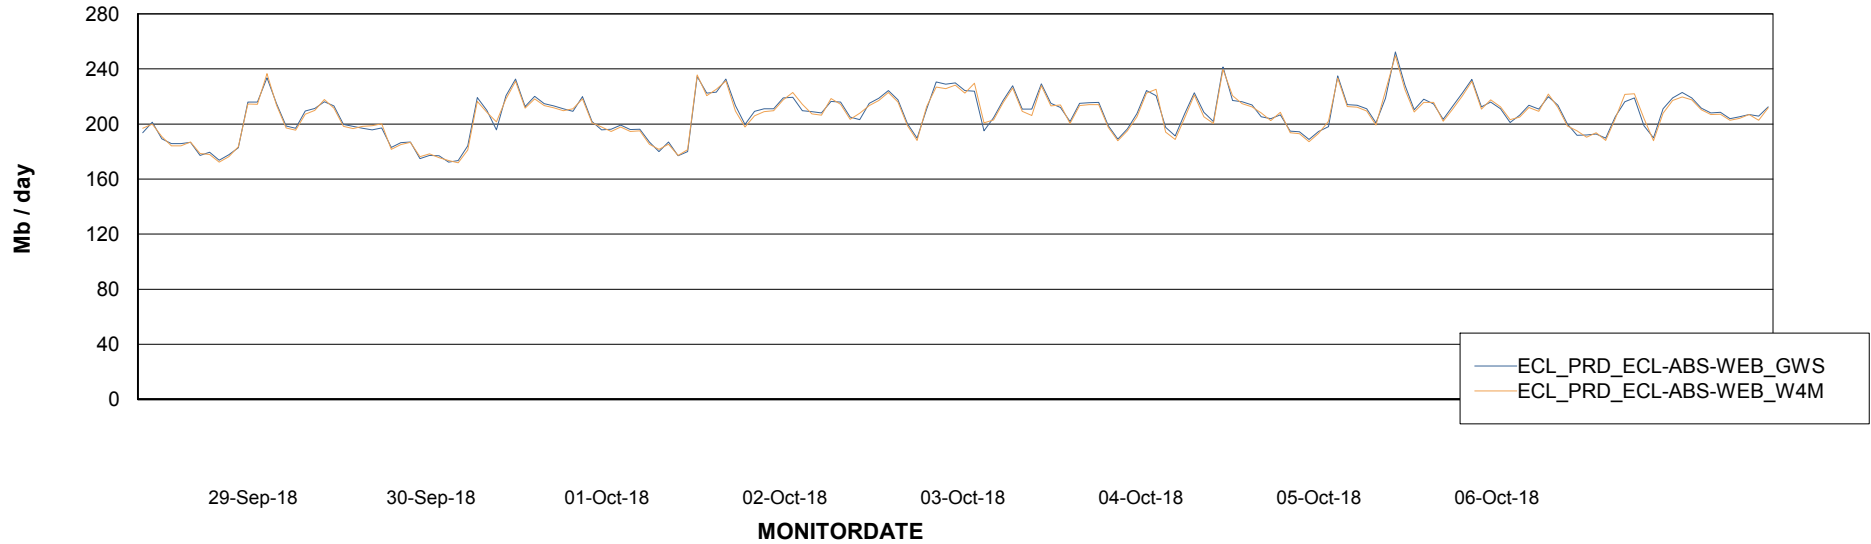

ABSSolute Application ReportServer Services

Avg memory used per ReportServer Service

Weekly SLA Customer Report

Customer ECL Production
Database ID 77

ABSSolute Web Component Services

Avg memory used per ABS Web component