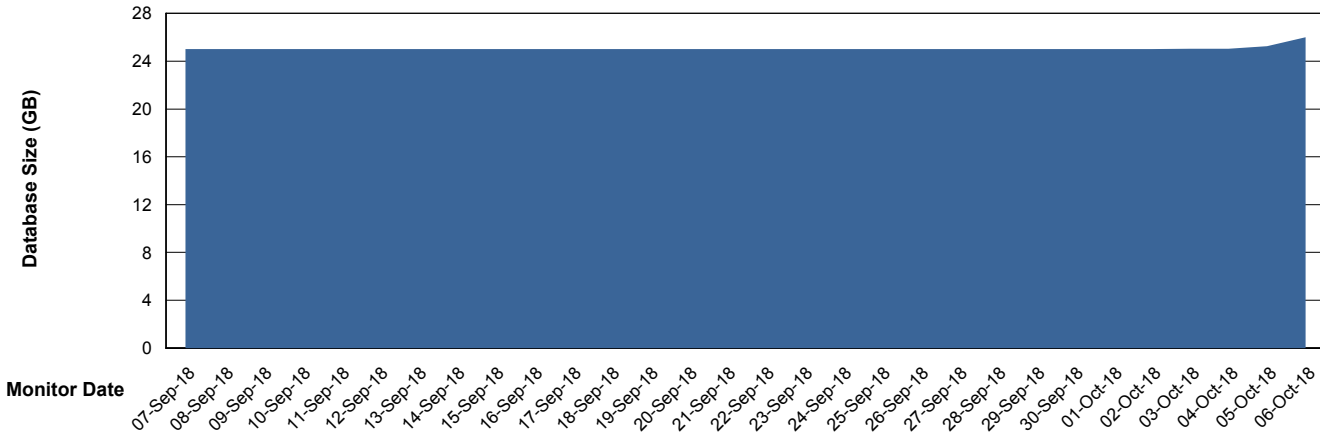

Weekly SLA Customer Report

Customer ECL Production
Database ID 77

Database Performance ECLDB_Production

Weekly SLA Customer Report

Customer ECL Production
 Database ID 77

DATABASE SIZE ECLDB_Production

Database growth over last month

Database Tablespace ECLDB_Production

Date	Tablespace Name	Filesize (Gb)	Usedsize (Gb)	Percentage free
06-Oct-18	ABSDATA	28	23	18
	INDX	8	1	88
05-Oct-18	ABSDATA	28	23	18
	INDX	8	1	88
04-Oct-18	ABSDATA	28	23	18
	INDX	8	1	88
03-Oct-18	ABSDATA	28	22	21
	INDX	8	1	88
02-Oct-18	ABSDATA	28	22	21
	INDX	8	1	88
01-Oct-18	ABSDATA	28	22	21
	INDX	8	1	88
30-Sep-18	ABSDATA	28	22	21
	INDX	8	1	88