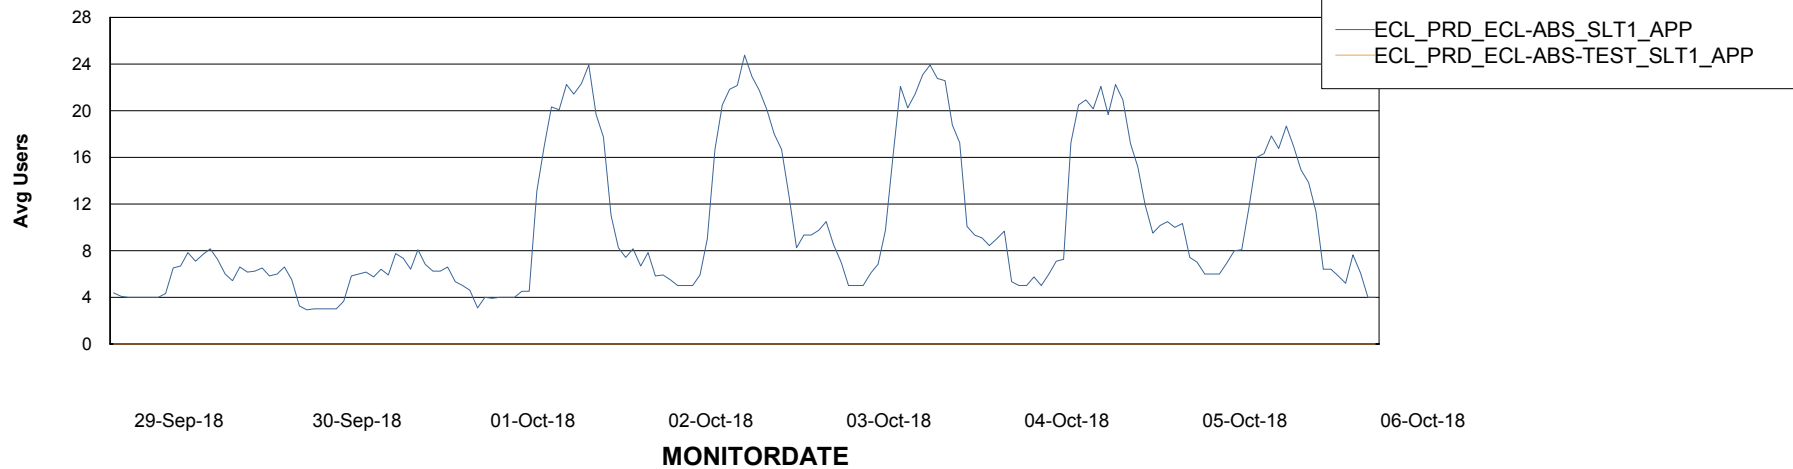

Weekly SLA Customer Report

Customer ECL Production
Database ID 77

ABSSolute Application Server Services

Avg memory used per ABS Server Service

Avg users per day per ABS server

Weekly SLA Customer Report

Customer ECL Production
Database ID 77