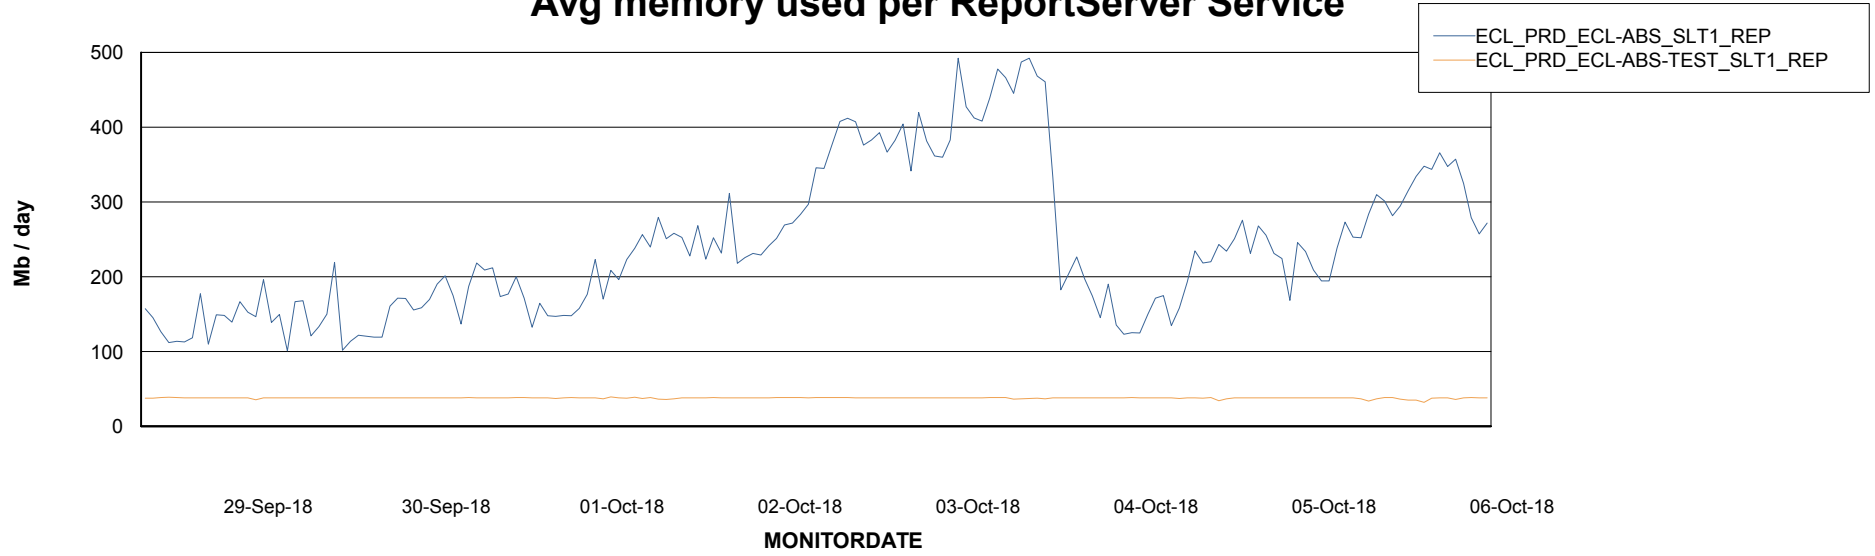

ABSSolute Application ReportServer Services

Avg memory used per ReportServer Service