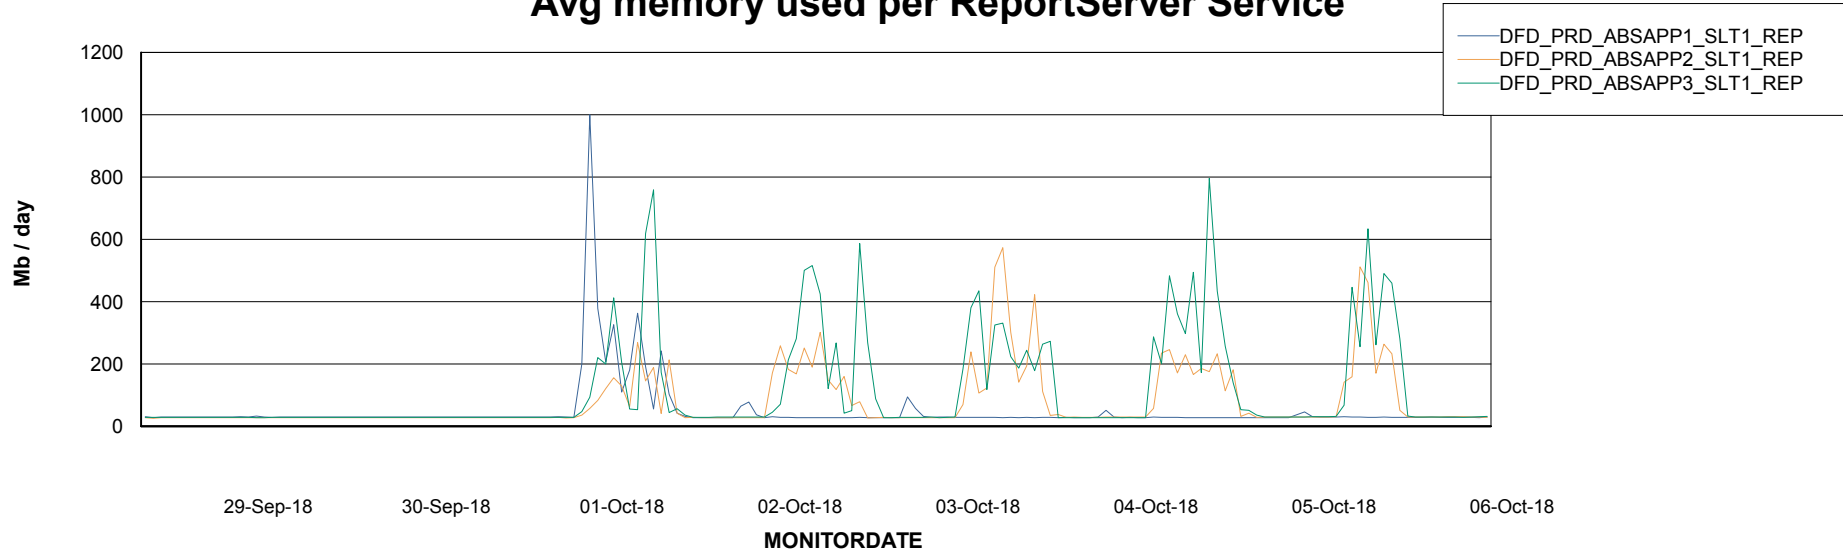

Avg users per day per ABS server

Weekly SLA Customer Report

Customer DFD Production
Database ID 39

ABSSolute Application ReportServer Services

Avg memory used per ReportServer Service

Disaster per ABS component