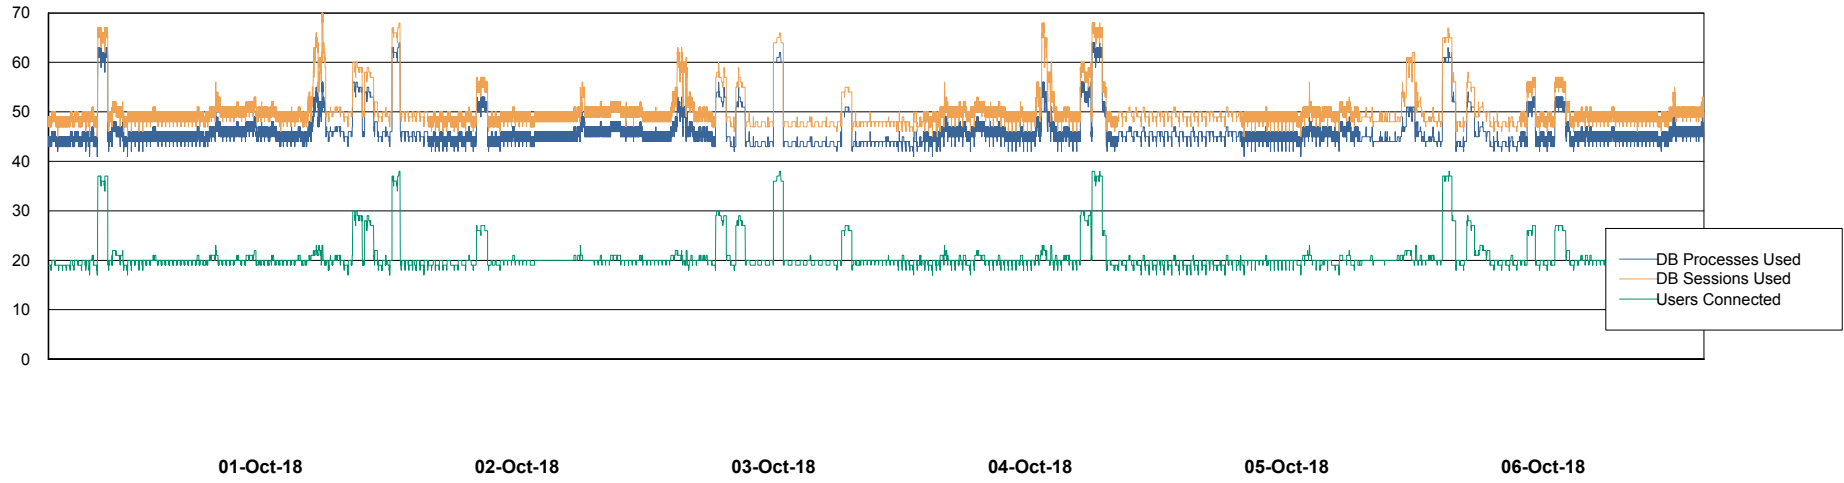

Database Performance DFDDDBBI_Production