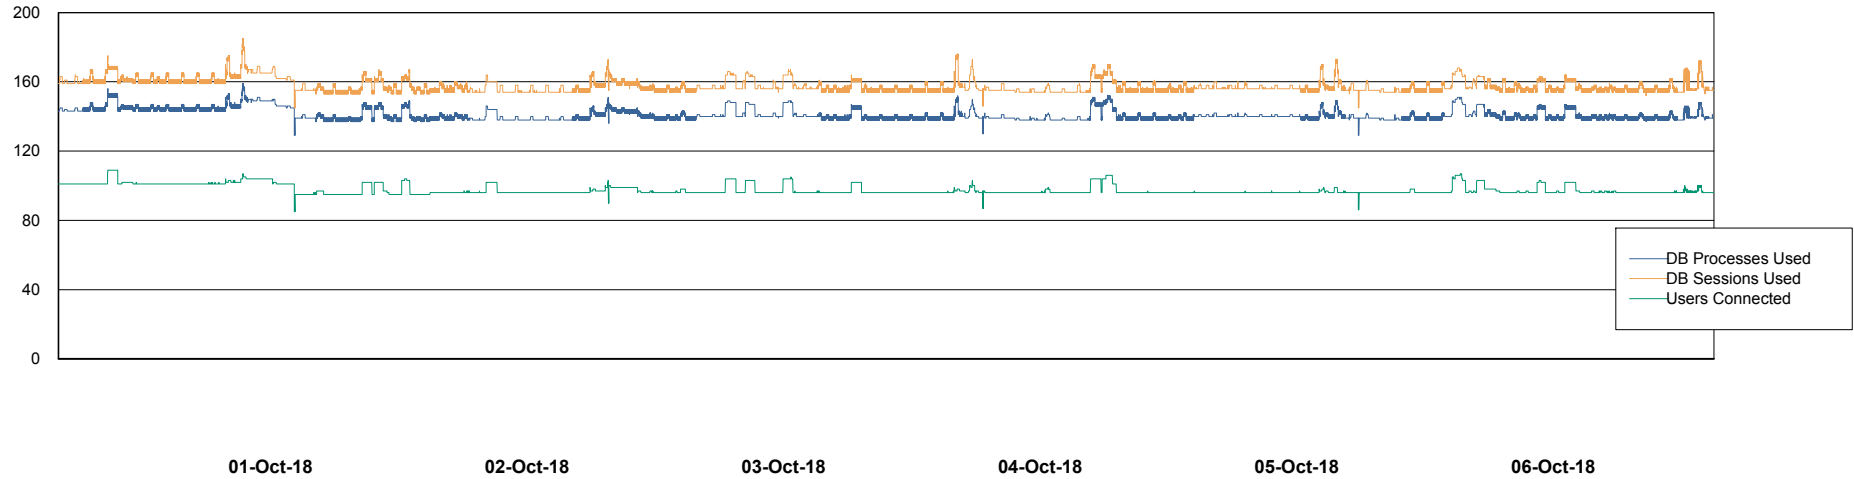

Database Performance DFDDB_Production