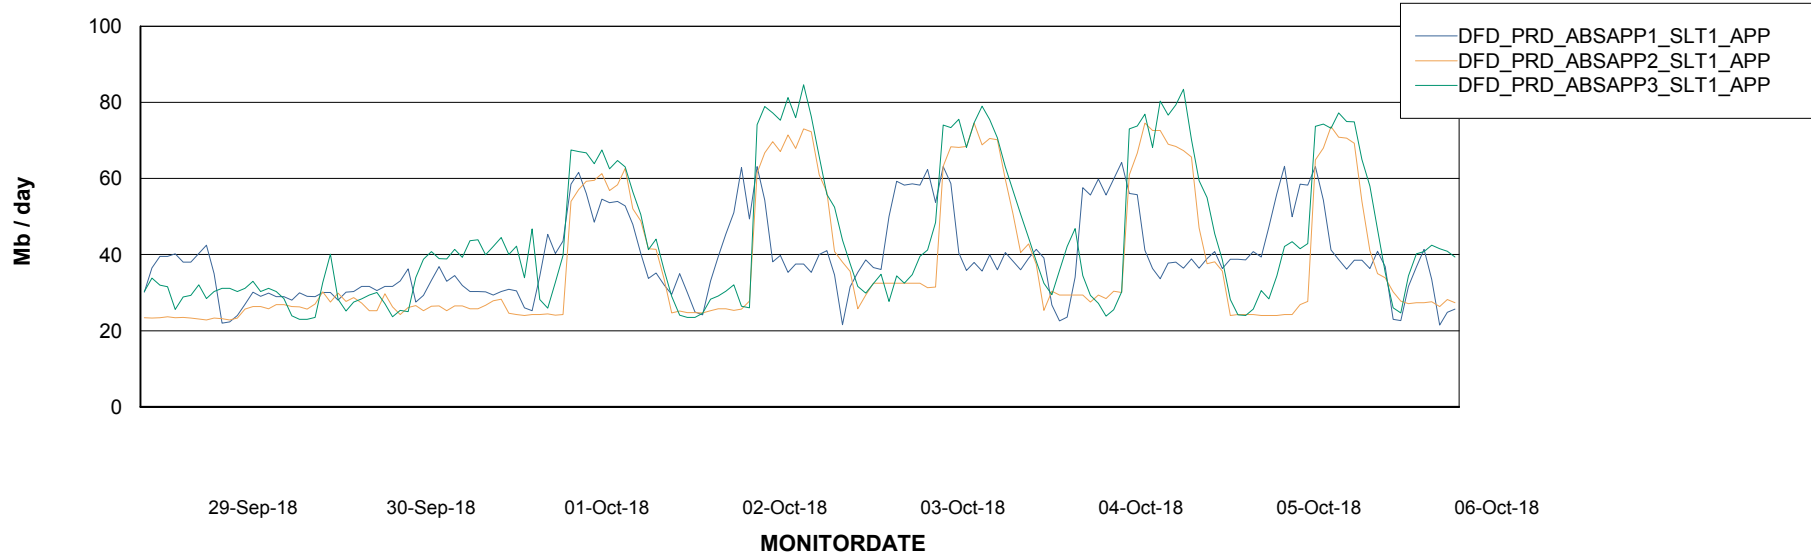

Standby Database Health DFD Production

Recovery lag for last 7 days

Weekly SLA Customer Report

Customer DFD Production
Database ID 39

ABSSolute Application Server Services

Avg memory used per ABS Server Service