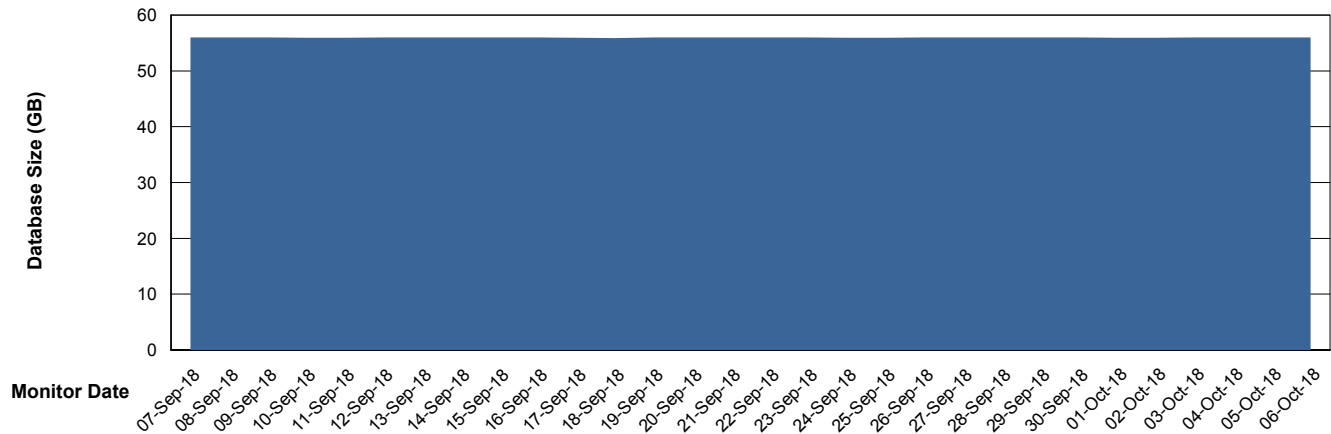

DATABASE SIZE DFDDDBI_Production

Database growth over last month