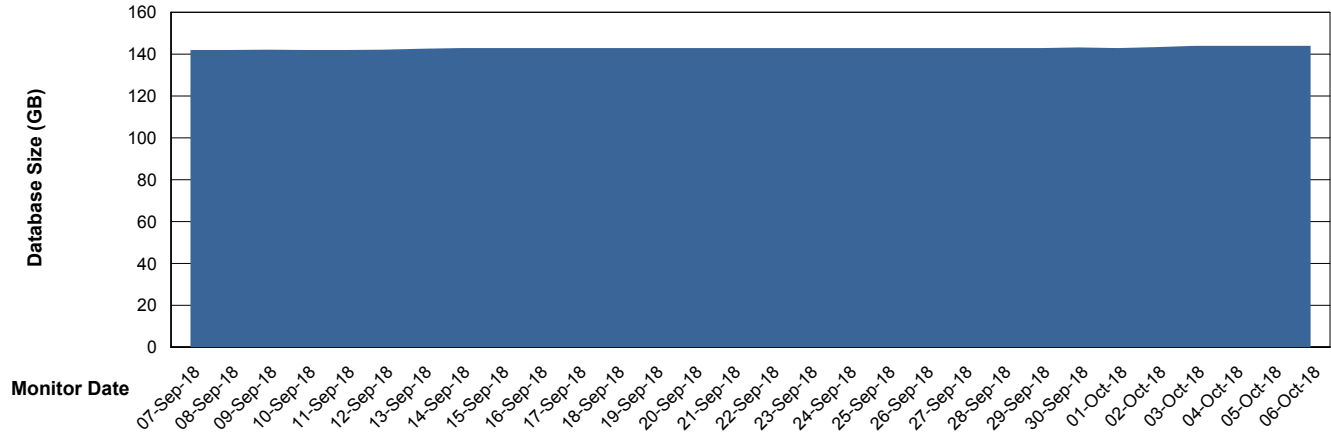

Customer DFD Production
Database ID 39

Database Performance DFDDDBBI_Production

Weekly SLA Customer Report

Customer DFD Production
Database ID 39

DATABASE SIZE DFDDDB_Production

Database growth over last month

DATABASE SIZE DFDDDBI_Production

Database growth over last month

Weekly SLA Customer Report

Customer DFD Production
Database ID 39

Database Tablespace		DFDDB_Production		
Date	Tablespace Name	Filesize (Gb)	Usedsize (Gb)	Percentage free
06-Oct-18	ABSDATA	50	46	8
	INDX	109	96	12
05-Oct-18	ABSDATA	50	45	10
	INDX	109	96	12
04-Oct-18	ABSDATA	50	45	10
	INDX	109	96	12
03-Oct-18	ABSDATA	50	45	10
	INDX	109	96	12
02-Oct-18	ABSDATA	50	45	10
	INDX	109	96	12
01-Oct-18	ABSDATA	50	45	10
	INDX	109	96	12
30-Sep-18	ABSDATA	50	45	10
	INDX	109	95	13