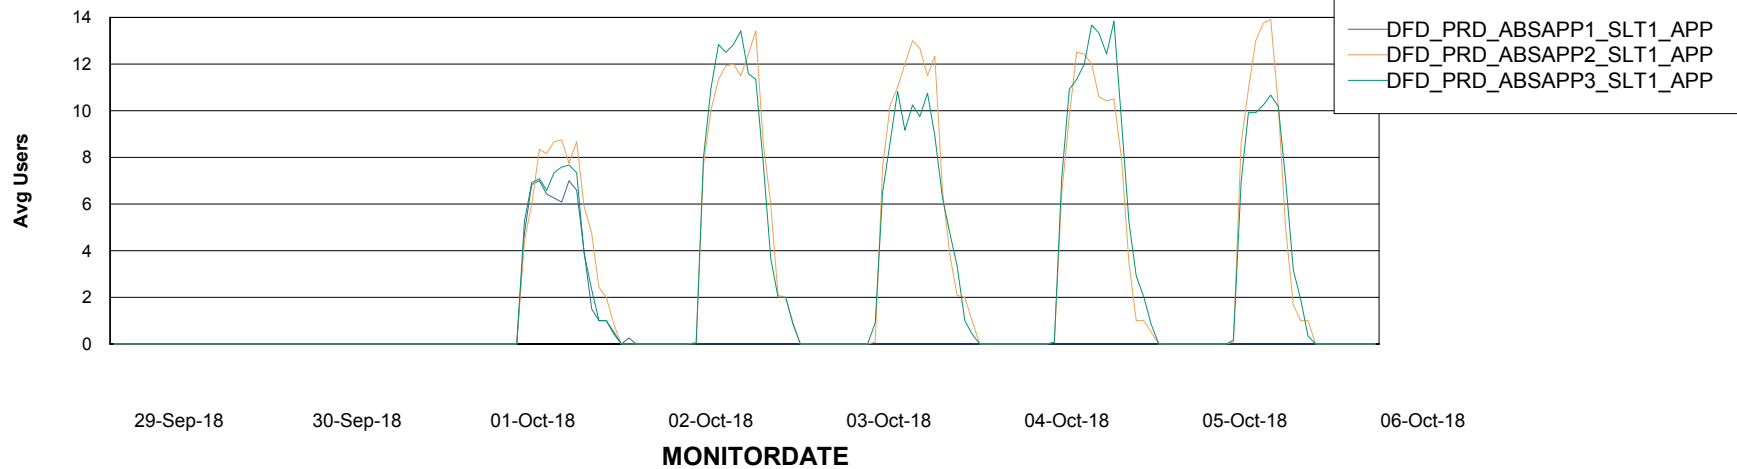

Avg users per day per ABS server