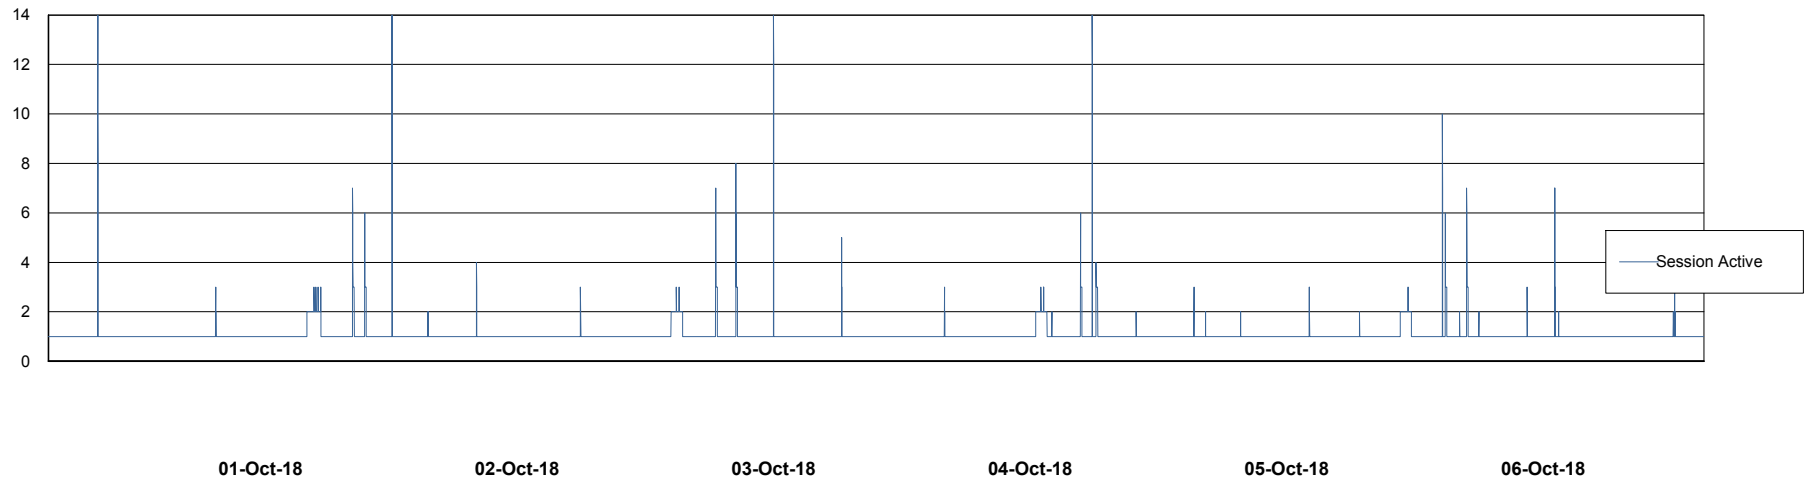

Database Performance DFDDDBBI_Production