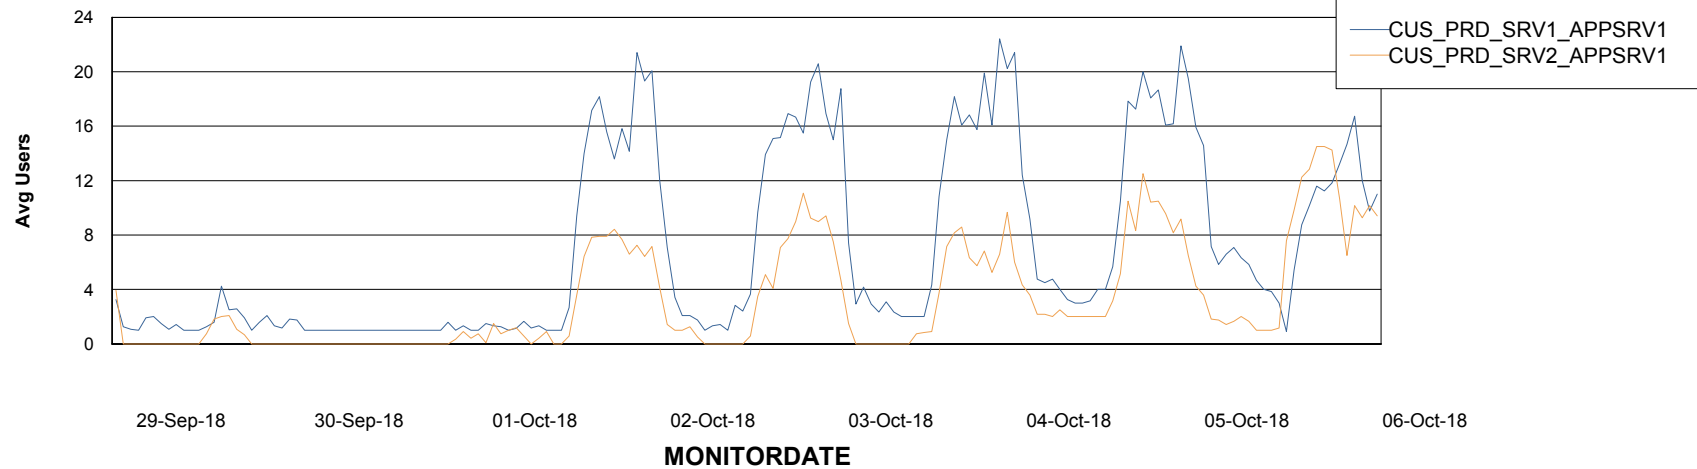

Weekly SLA Customer Report

Customer CUS Production
Database ID 84

ABSSolute Application Server Services

Avg memory used per ABS Server Service

Avg users per day per ABS server

Weekly SLA Customer Report

Customer CUS Production
Database ID 84