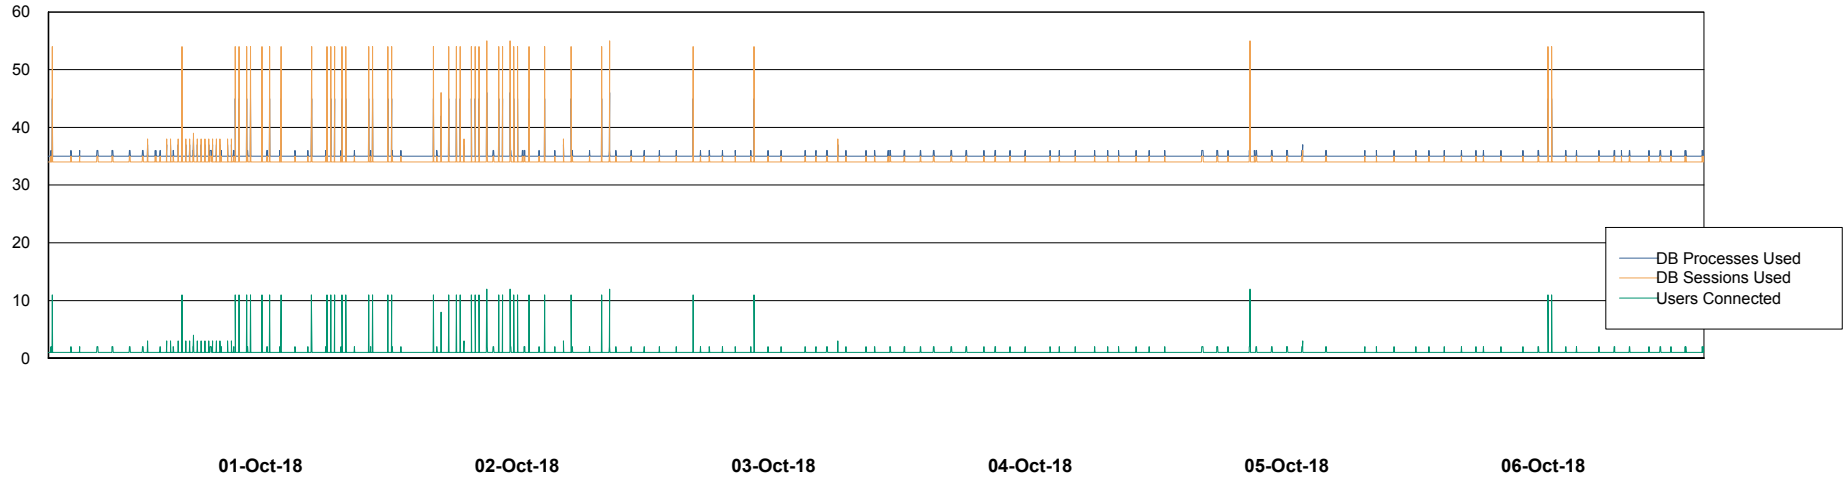

Weekly SLA Customer Report

Customer CUS Production
Database ID 84

Database Performance CUS_ProdDB_Primary

Weekly SLA Customer Report

Customer CUS Production
Database ID 84

Database Performance CUS_ProdDB_Standby