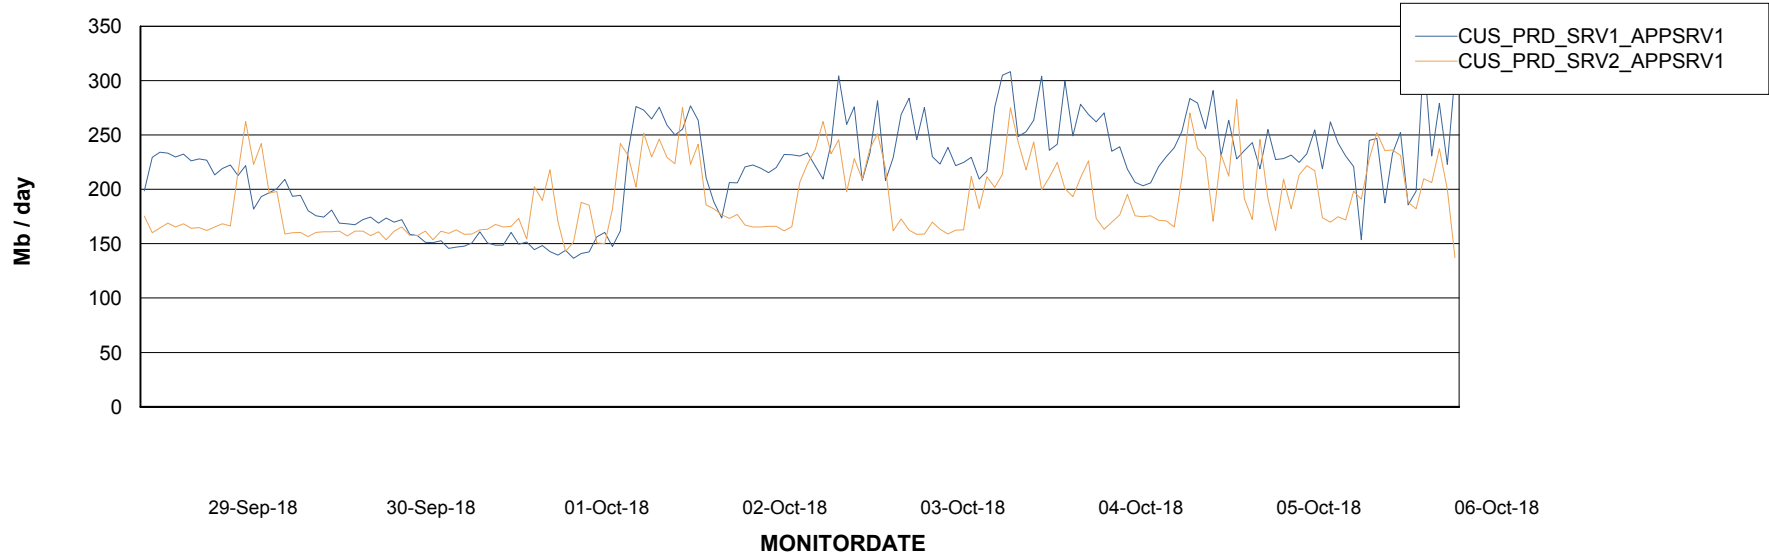

ABSSolute Application Server Services

Avg memory used per ABS Server Service