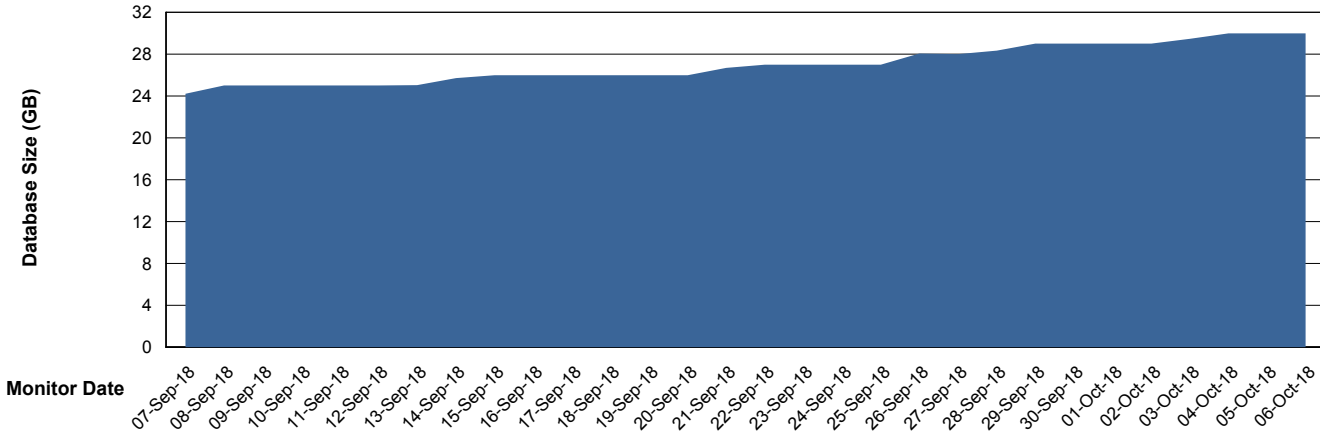

DATABASE SIZE CUS_ProdDB_Primary

Database growth over last month

Database Tablespace CUS_ProdDB_Primary

Date	Tablespace Name	Filesize (Gb)	Usedsize (Gb)	Percentage free
05-Oct-18	ABSDATA	28	22	21
	INDX	12	0	100
04-Oct-18	ABSDATA	28	22	21
	INDX	12	0	100
03-Oct-18	ABSDATA	28	22	21
	INDX	12	0	100
02-Oct-18	ABSDATA	28	21	25
	INDX	12	0	100
01-Oct-18	ABSDATA	28	21	25
	INDX	12	0	100
30-Sep-18	ABSDATA	23	21	9
	INDX	12	0	100