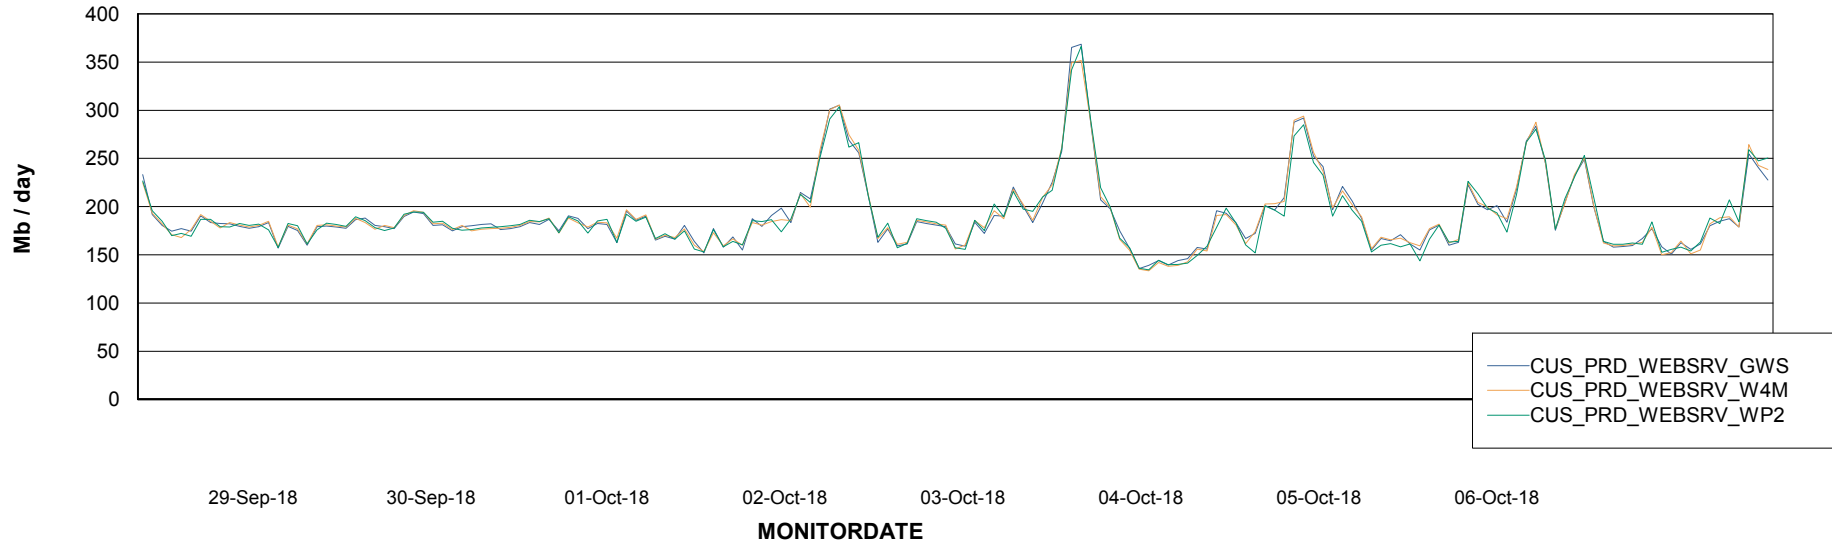

ABSolute Web Component Services

Avg memory used per ReportServer Service

Weekly SLA Customer Report

Customer CUS Production
Database ID 84

ABSSolute Web Component Services

Avg memory used per ABS Web component