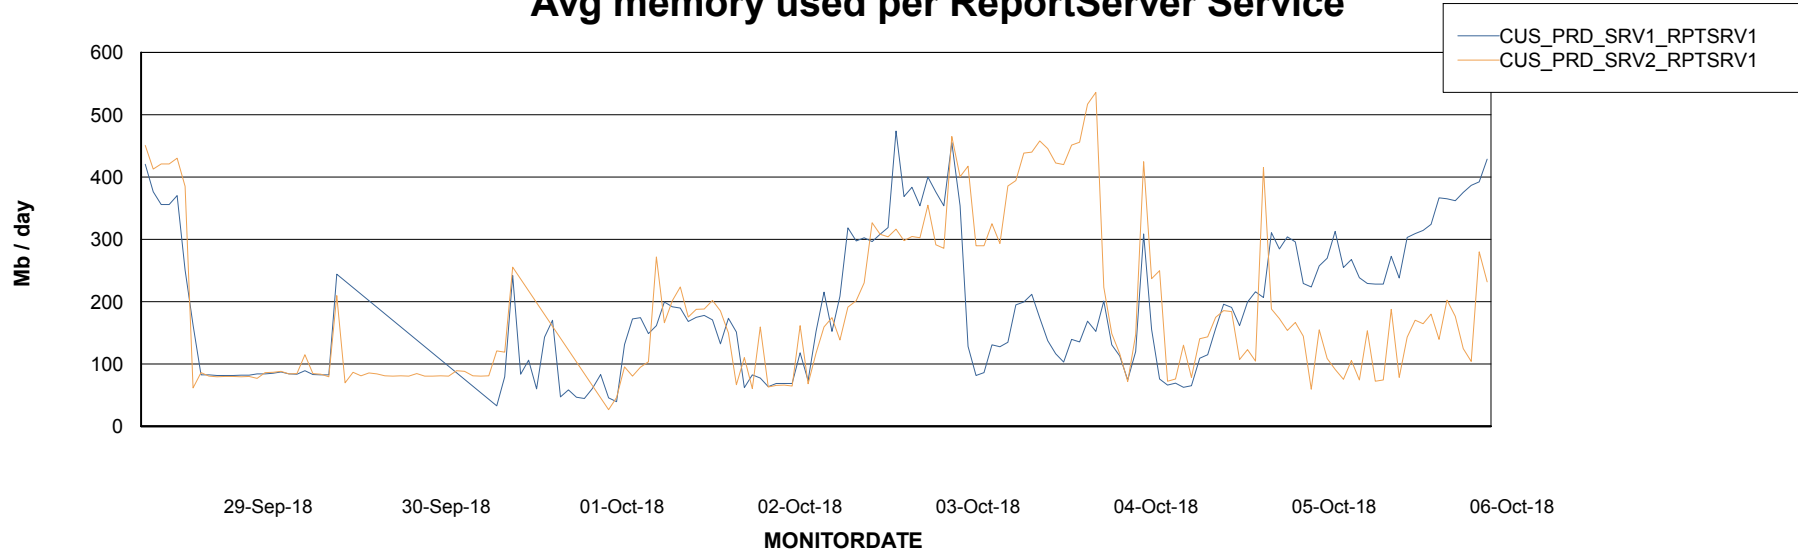

ABSolute Web Component Services

Avg memory used per ReportServer Service