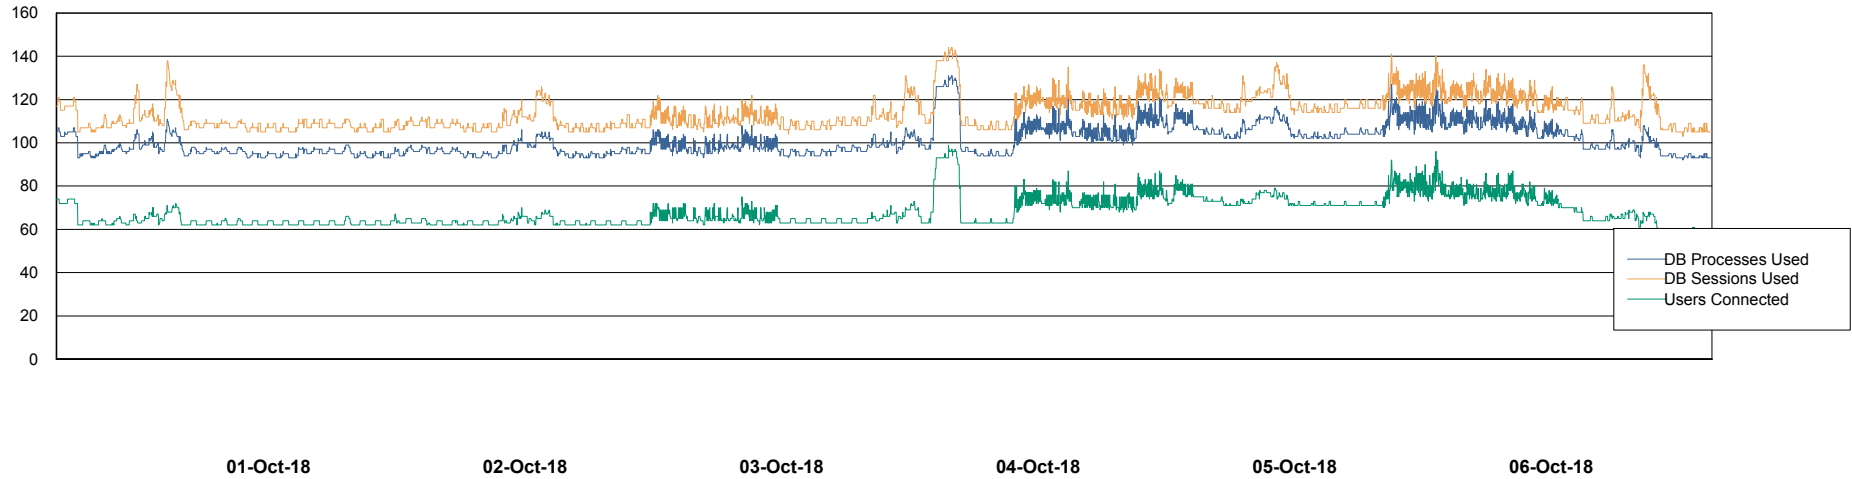

Database Performance CSCDB_Primary