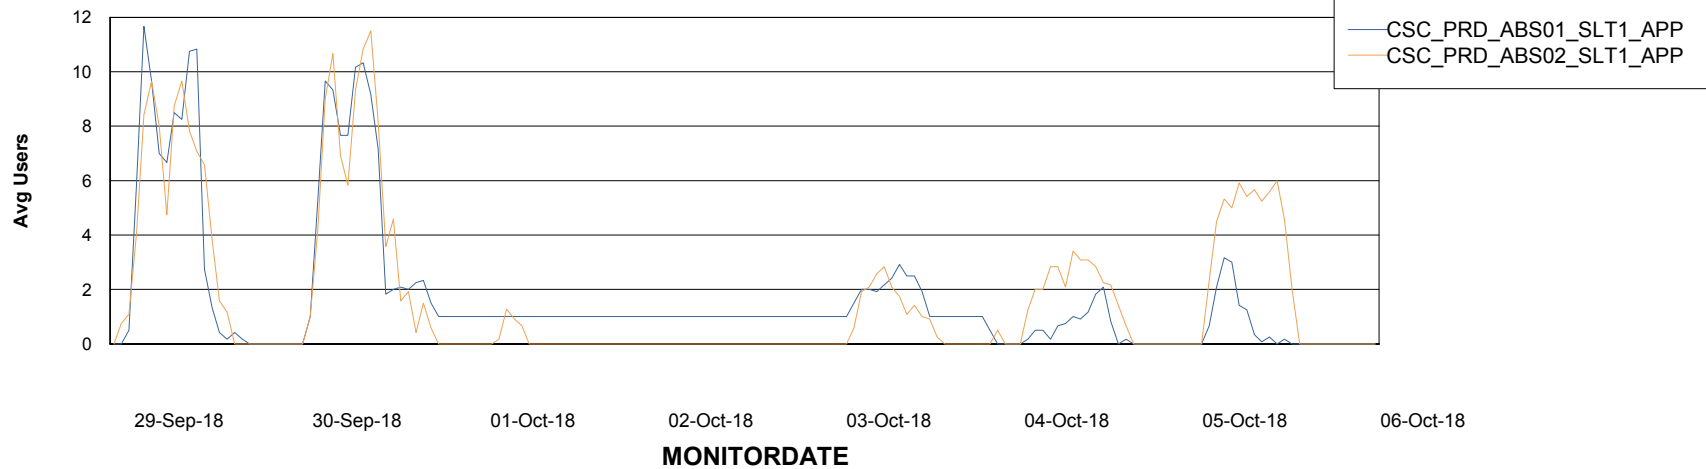

Avg users per day per ABS server