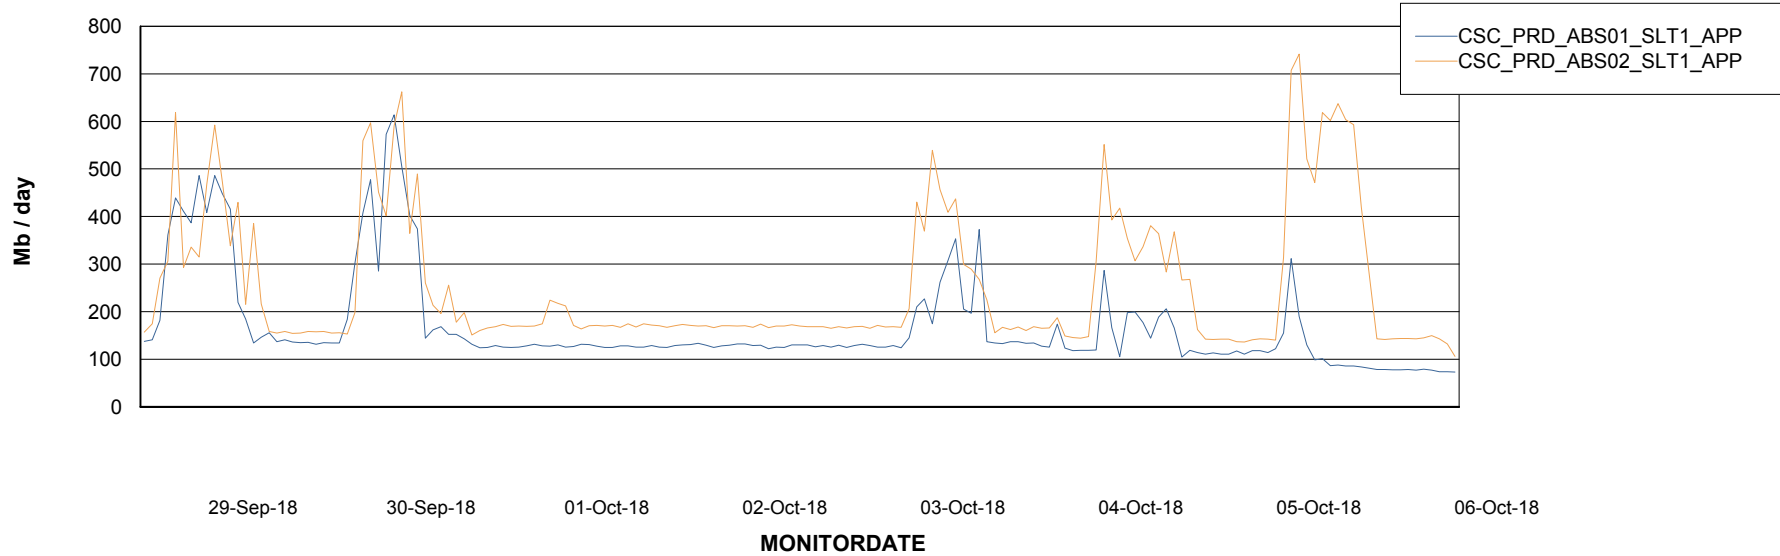

ABSolute Application Server Services

Avg memory used per ABS Server Service