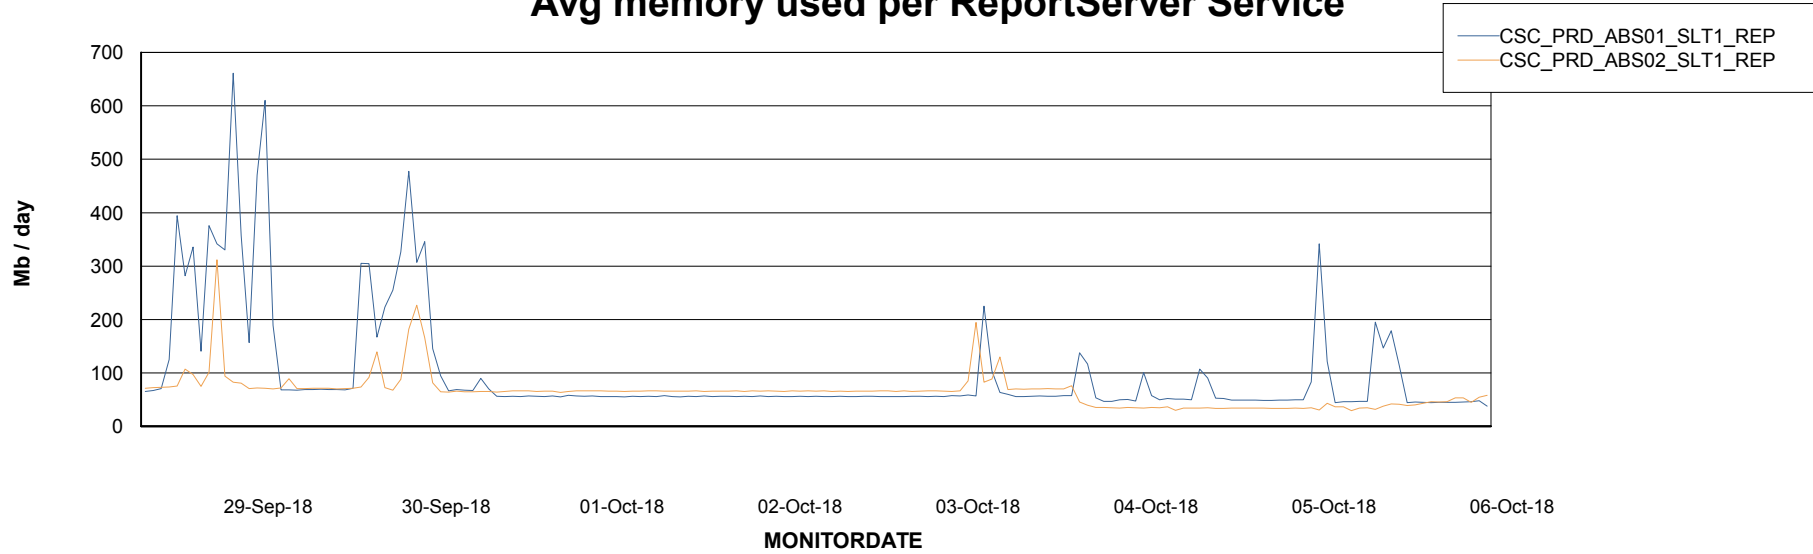

ABSSolute Application ReportServer Services

Avg memory used per ReportServer Service