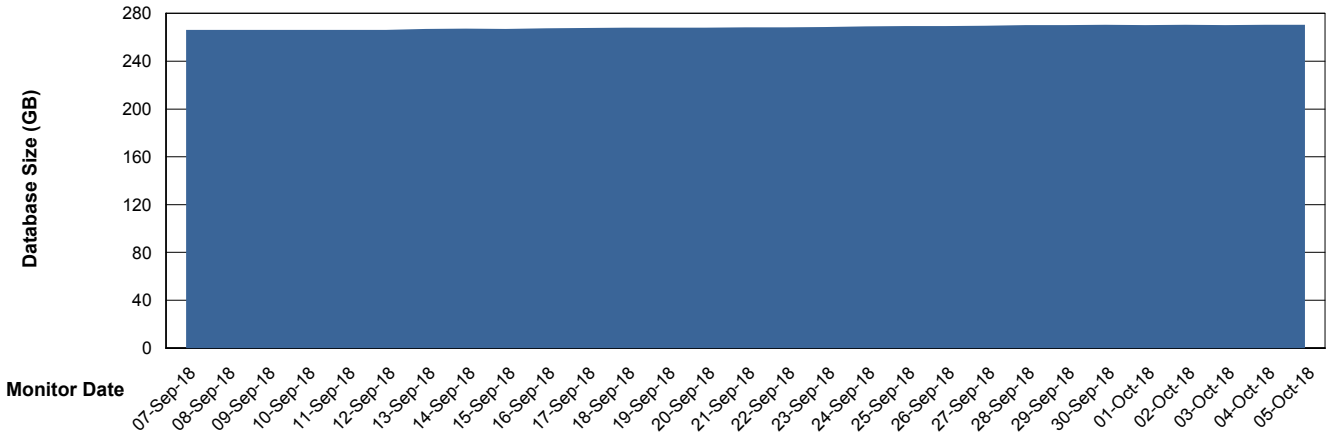

DATABASE SIZE CSCDB_Primary

Database growth over last month

Database Tablespace CSCDB_Primary

Date	Tablespace Name	Filesize (Gb)	Usedsize (Gb)	Percentage free
05-Oct-18	ABSDATA	127	97	24
	INDX	211	171	19
04-Oct-18	ABSDATA	127	97	24
	INDX	211	171	19
03-Oct-18	ABSDATA	127	97	24
	INDX	211	171	19
02-Oct-18	ABSDATA	127	97	24
	INDX	211	171	19
01-Oct-18	ABSDATA	127	97	24
	INDX	211	171	19
30-Sep-18	ABSDATA	127	97	24
	INDX	211	171	19