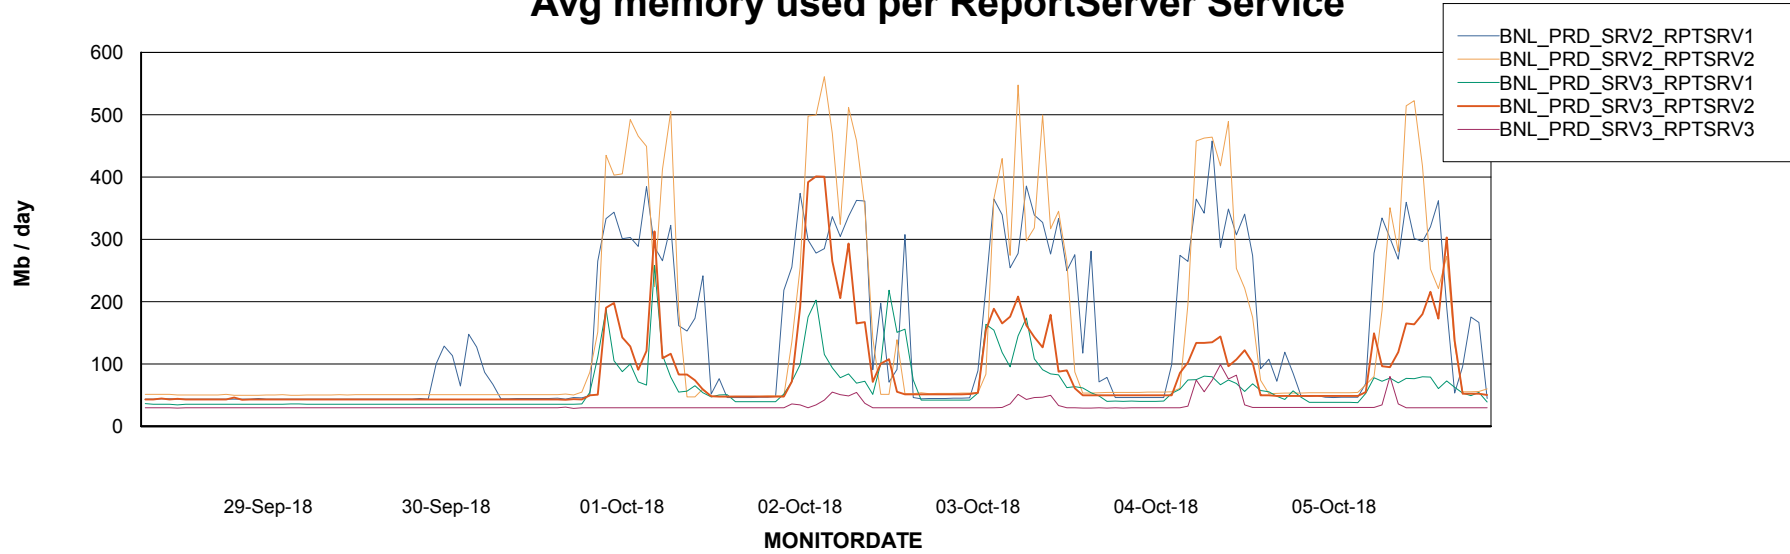

ABSSolute Web Component Services

Avg memory used per ReportServer Service