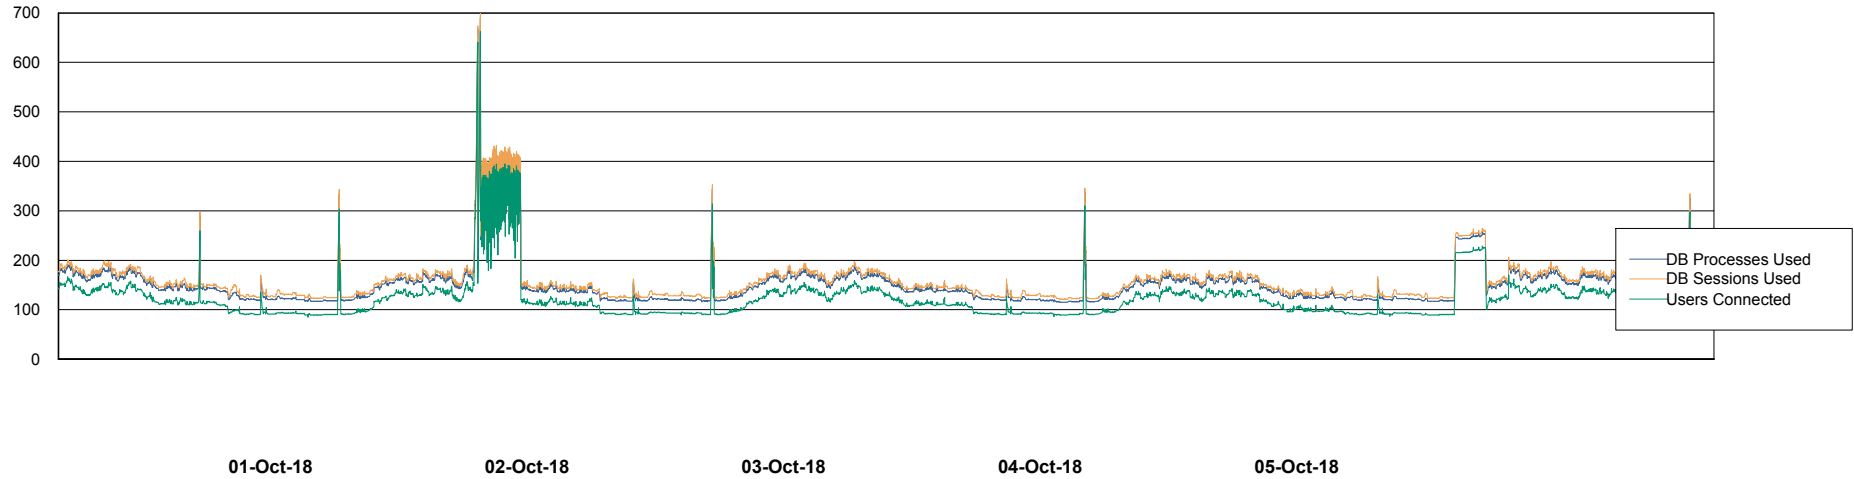

Database Performance BNLDB_Production