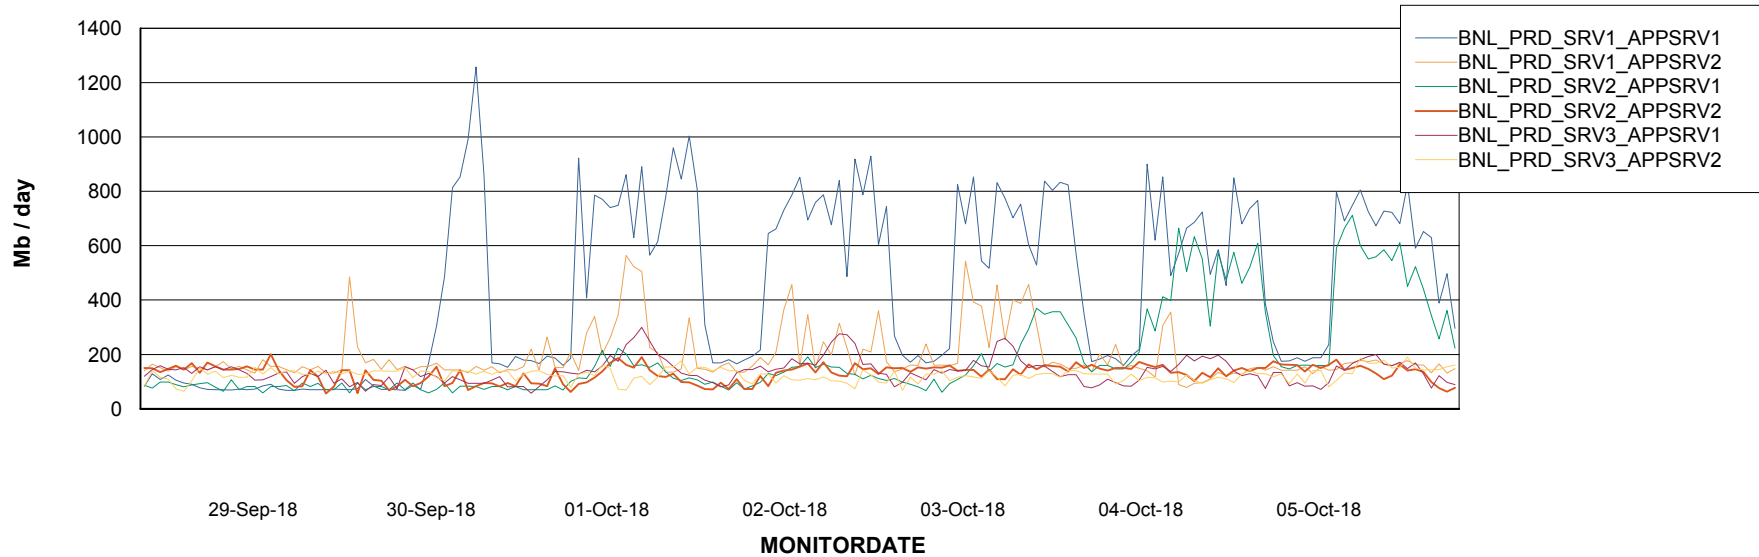

ABSSolute Application Server Services

Avg memory used per ABS Server Service