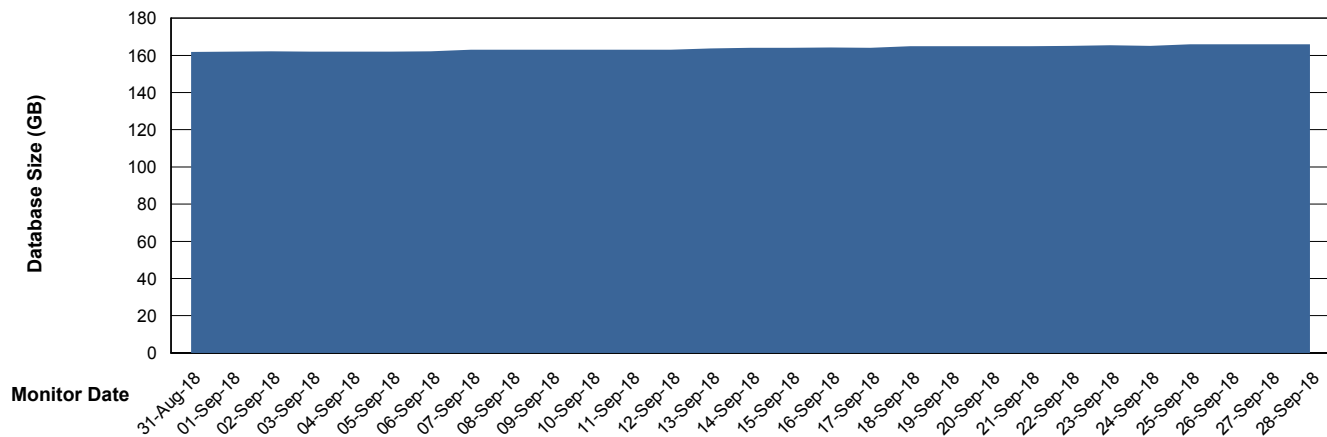

DATABASE SIZE VOSDB_Production

Database growth over last month