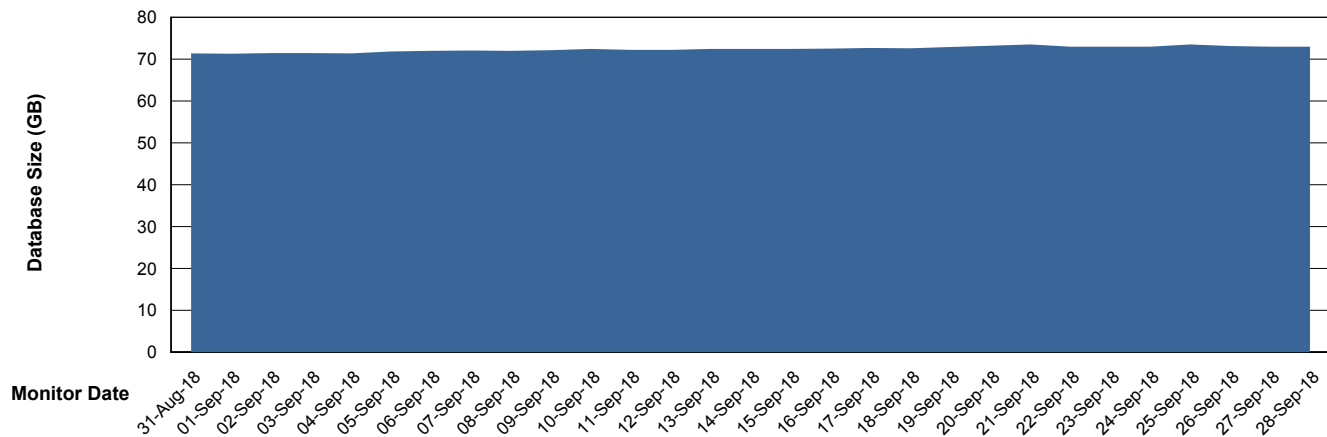

Weekly SLA Customer Report

Customer VOS_Production
Database ID 68

Database Performance VOSDB_Standby

Weekly SLA Customer Report

Customer VOS_Production
 Database ID 68

DATABASE SIZE VOSBIDB_Production

Database growth over last month