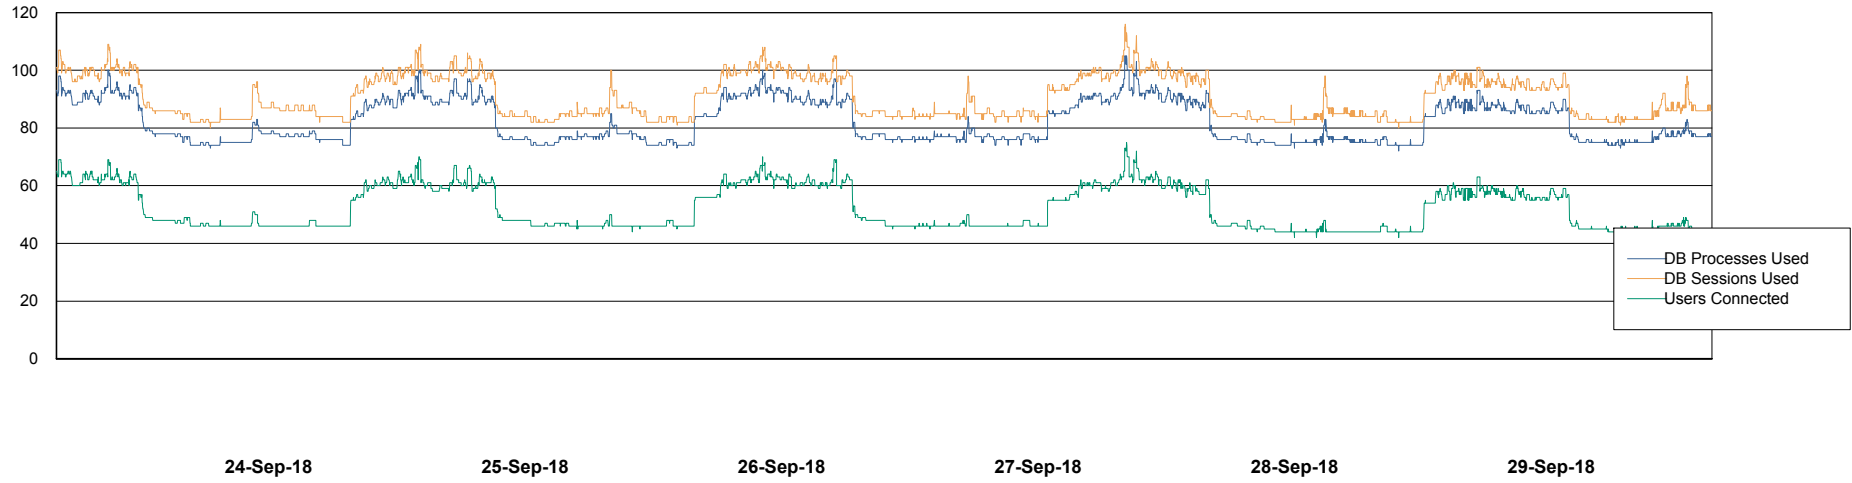

Harddisk Usage VEN_PRD_ORACLE2

	Free disk space on c: (%)	Free disk space on d: (%)	Free disk space on e: (%)
29-Sep-18	39	43	37
28-Sep-18	40	43	38
27-Sep-18	40	43	38
26-Sep-18	40	43	38
25-Sep-18	40	43	38
24-Sep-18	40	43	38
23-Sep-18	40	43	38

Weekly SLA Customer Report

Customer VEN_Production
Database ID 35

Database Performance VENDB_Production

Weekly SLA Customer Report

Customer VEN_Production
Database ID 35

Database Performance VENDB_Standby

Weekly SLA Customer Report