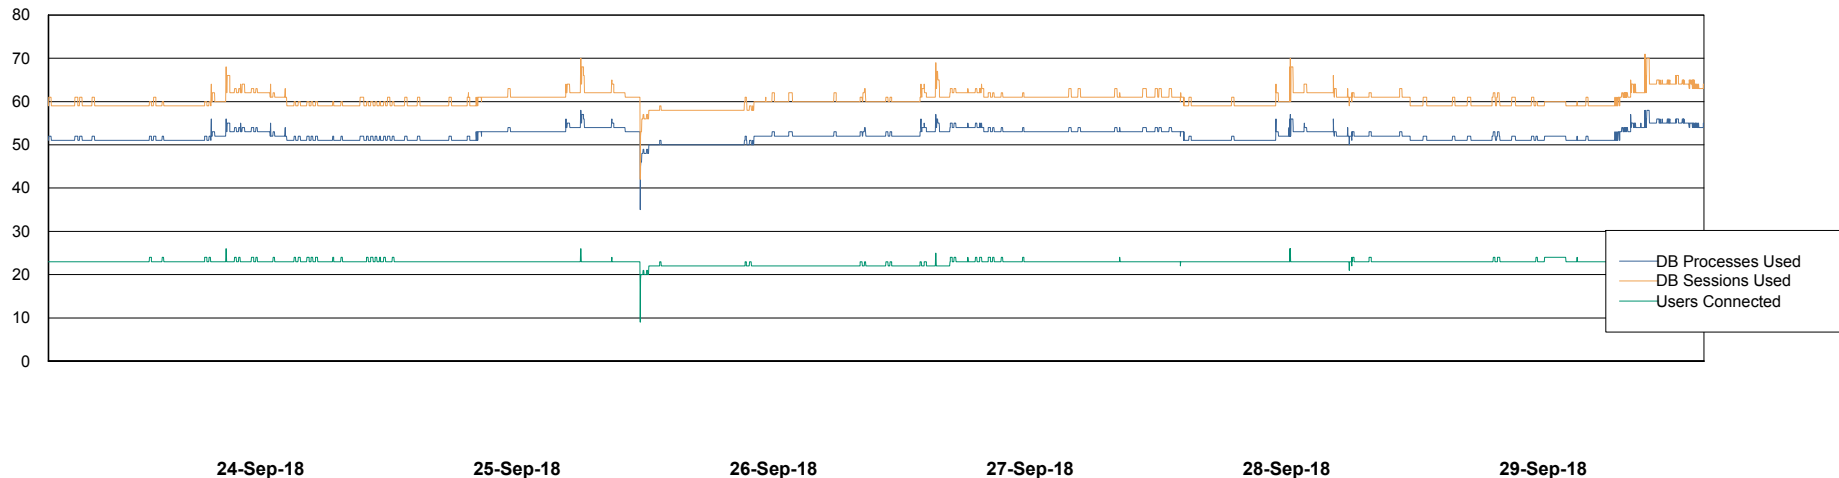

Database Performance STXDB_Production