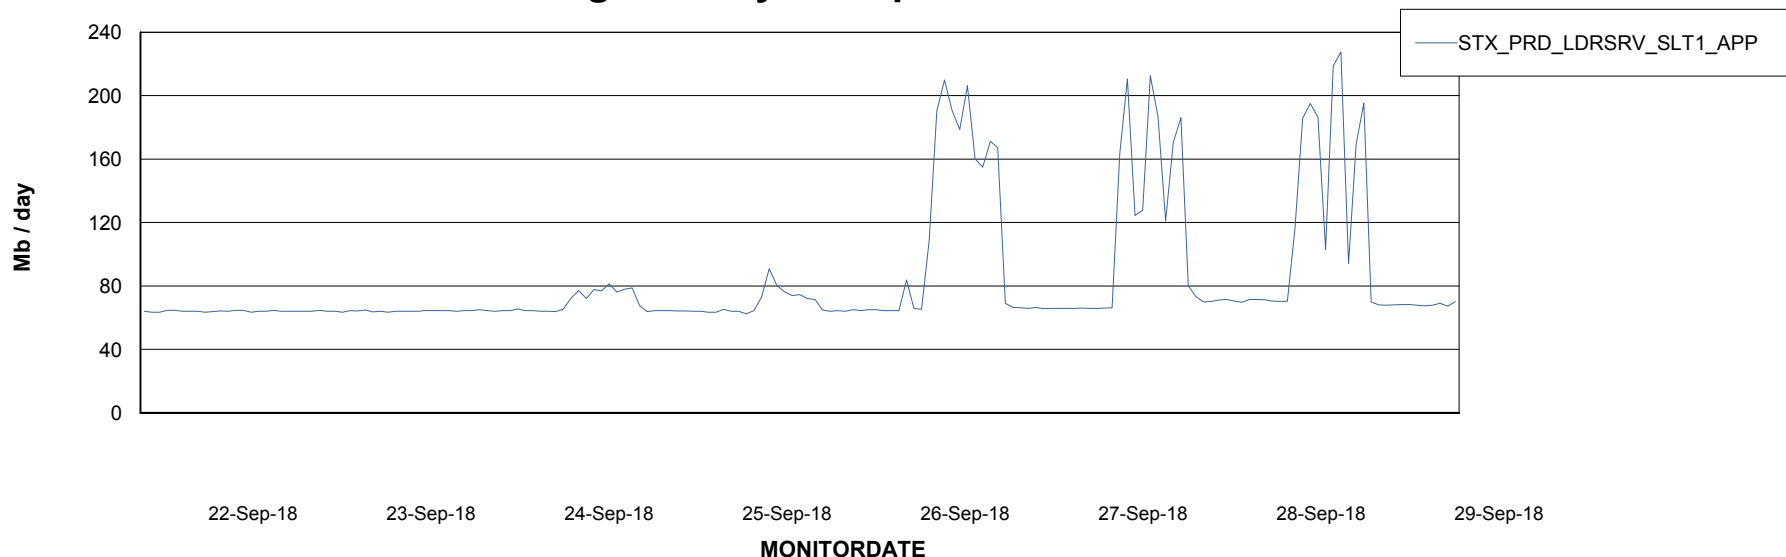

ABSSolute Application Server Services

Avg memory used per ABS Server Service