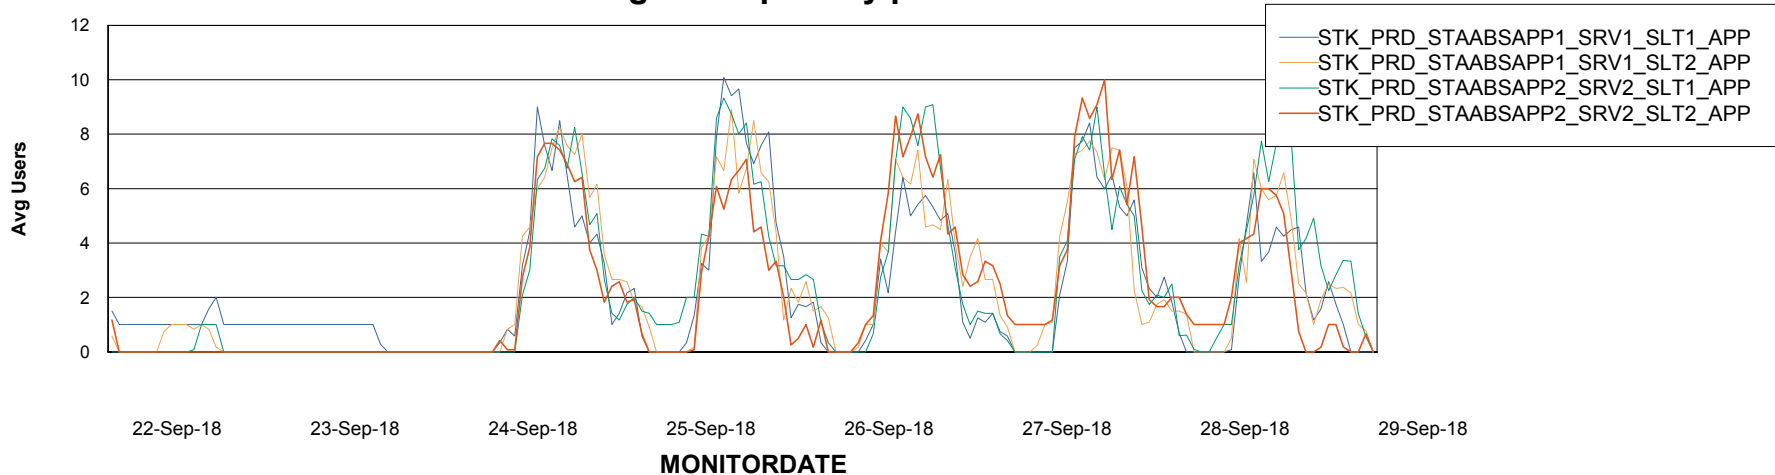

Weekly SLA Customer Report

Customer STK_Production
Database ID 82

ABSolute Application Server Services

Avg memory used per ABS Server Service

Avg users per day per ABS server

Weekly SLA Customer Report

Customer STK_Production
Database ID 82