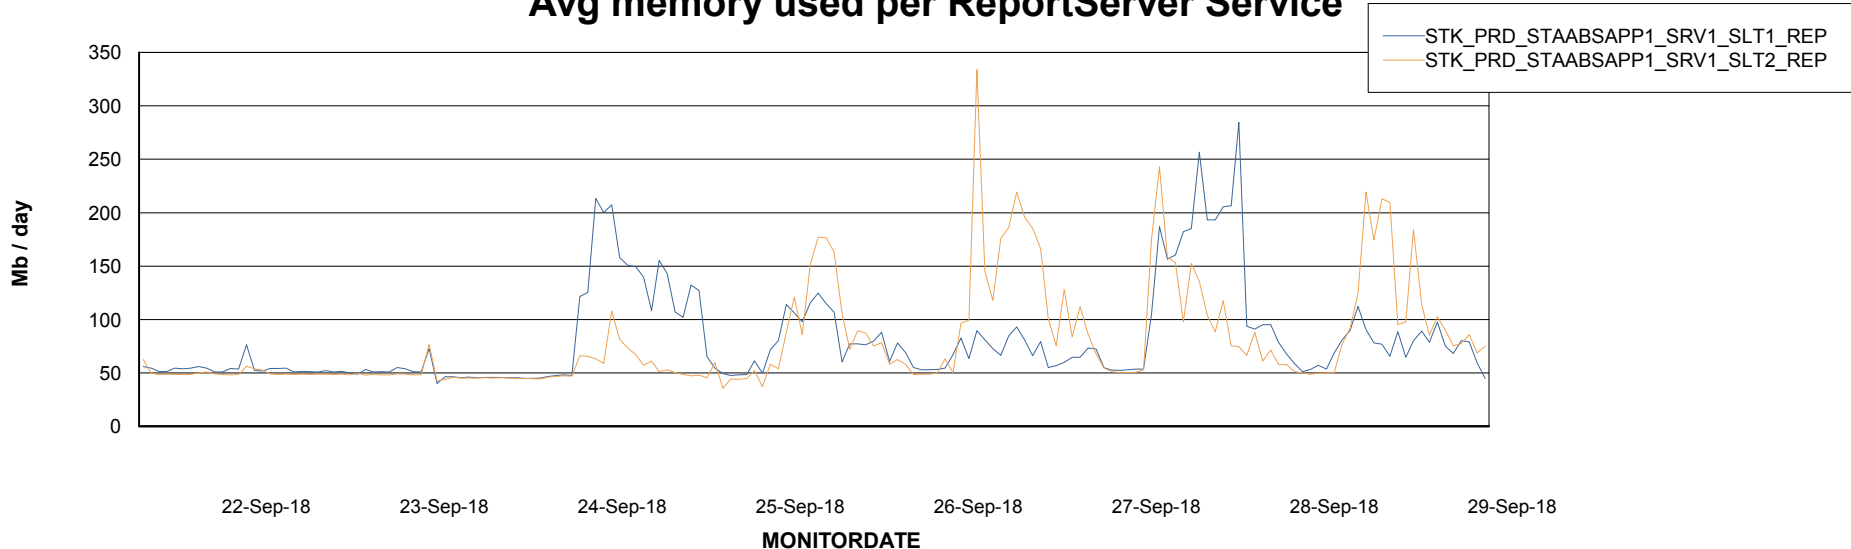

ABSSolute Application ReportServer Services

Avg memory used per ReportServer Service