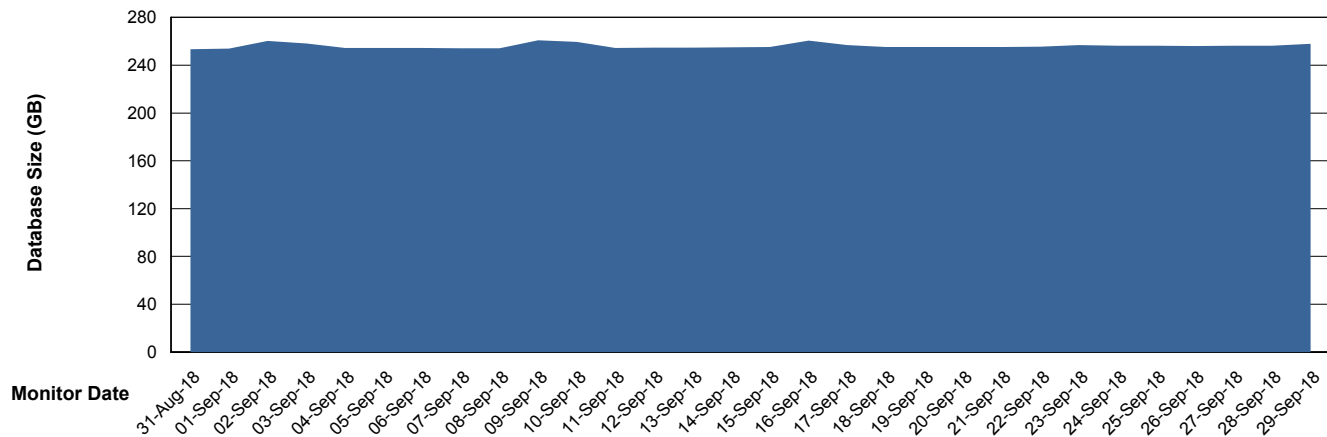

DATABASE SIZE STKDB_ABS1 Production Database

Database growth over last month

Database Tablespace STKDB_ABS1 Production Database

Date	Tablespace Name	Filesize (Gb)	Usedsize (Gb)	Percentage free
29-Sep-18	ABSDATA	179	131	27
	INDX	140	120	14
28-Sep-18	ABSDATA	179	131	27
	INDX	140	120	14
27-Sep-18	ABSDATA	179	131	27
	INDX	140	120	14
26-Sep-18	ABSDATA	179	131	27
	INDX	140	119	15
25-Sep-18	ABSDATA	179	131	27
	INDX	140	119	15
24-Sep-18	ABSDATA	179	131	27
	INDX	140	119	15
23-Sep-18	ABSDATA	179	131	27
	INDX	140	119	15