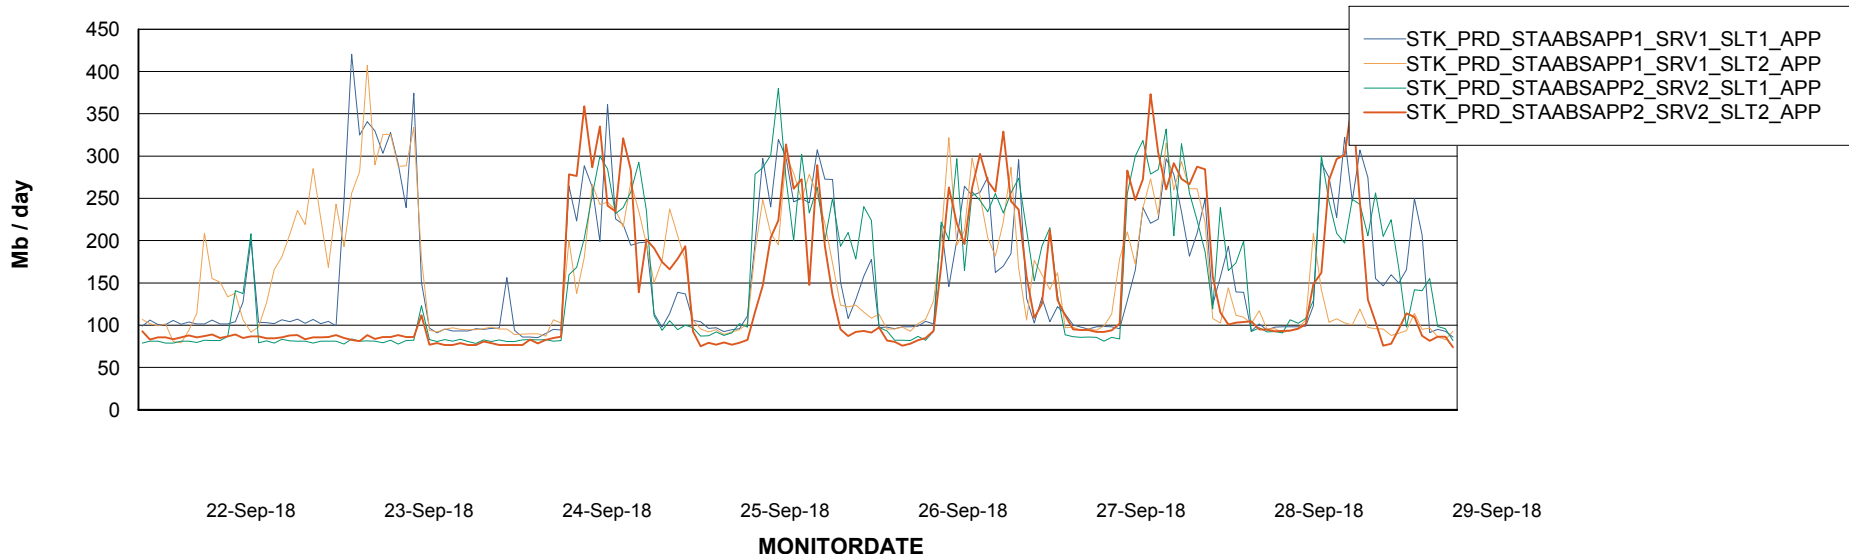

ABSolute Application Server Services

Avg memory used per ABS Server Service