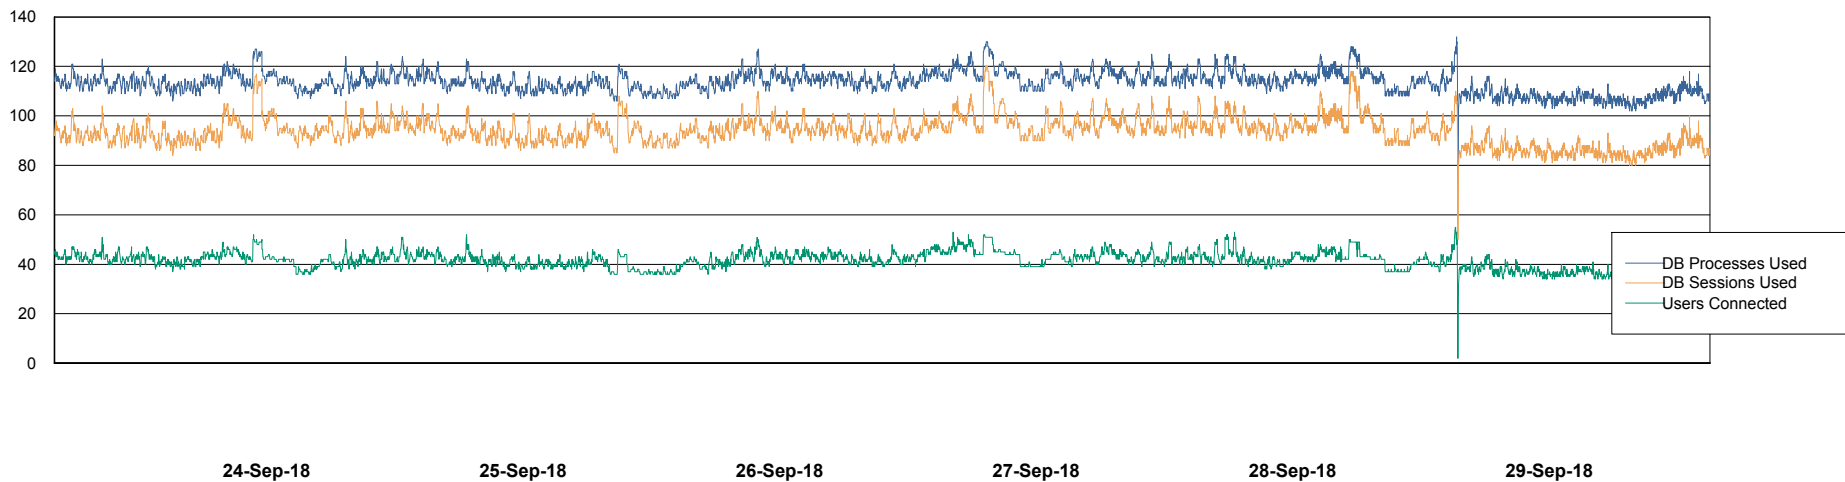

Weekly SLA Customer Report

Customer STK_Production
Database ID 82

Harddisk Usage STK_STAABSDB2 Standby DB Server

	Free disk space on c: (%)	Total disk space on c: (Gb)	Free disk space on d: (%)	Total disk space on d: (Gb)	Free disk space on e: (%)	Total disk space on e: (Gb)
29-Sep-18	67	99	40	350	31	1,000
28-Sep-18	67	99	42	350	31	1,000
27-Sep-18	67	99	42	350	31	1,000
26-Sep-18	67	99	42	350	31	1,000
25-Sep-18	67	99	43	350	31	1,000
24-Sep-18	67	99	45	350	31	1,000
23-Sep-18	67	99	44	350	31	1,000

Weekly SLA Customer Report

Customer STK_Production
Database ID 82

Database Performance STKDB_ABS1 Production Database

Weekly SLA Customer Report

Customer STK_Production
Database ID 82

Database Performance STKDB_ABS1SB Standby Database