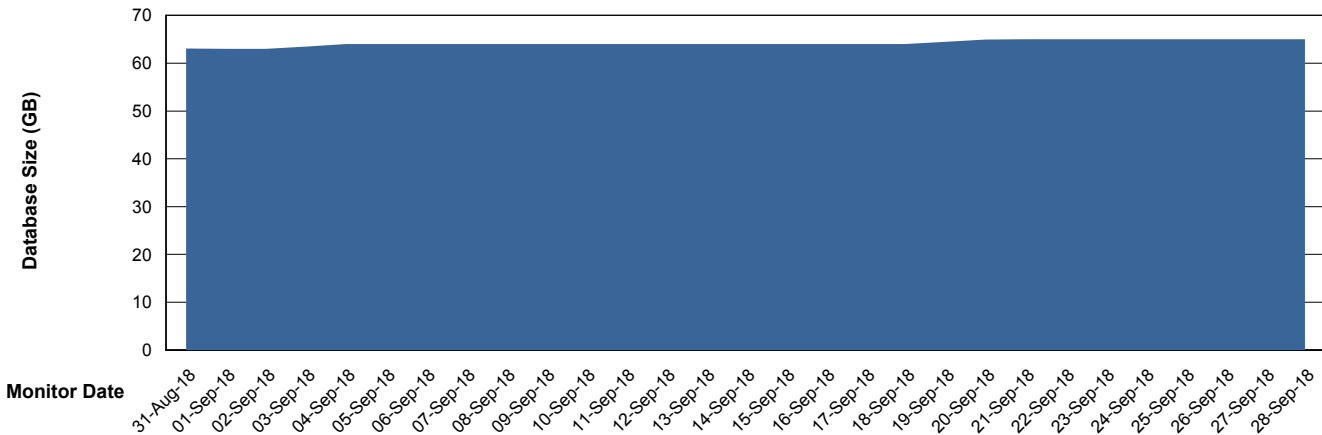

Weekly SLA Customer Report

Customer SNG_Production
Database ID 70

Database Performance SNGDB_Production

Weekly SLA Customer Report

Customer SNG_Production
 Database ID 70

DATABASE SIZE SNGDB_Production

Database growth over last month

Database Tablespace SNGDB_Production

Date	Tablespace Name	Filesize (Gb)	Usedsize (Gb)	Percentage free
29-Sep-18	ABSDATA	0	15	100
	INDX	0	49	100
28-Sep-18	ABSDATA	18	15	17
	INDX	54	49	9
27-Sep-18	ABSDATA	18	15	17
	INDX	54	48	11
26-Sep-18	ABSDATA	18	15	17
	INDX	54	48	11
25-Sep-18	ABSDATA	18	15	17
	INDX	54	48	11
24-Sep-18	ABSDATA	18	15	17
	INDX	54	48	11
23-Sep-18	ABSDATA	18	15	17
	INDX	54	48	11