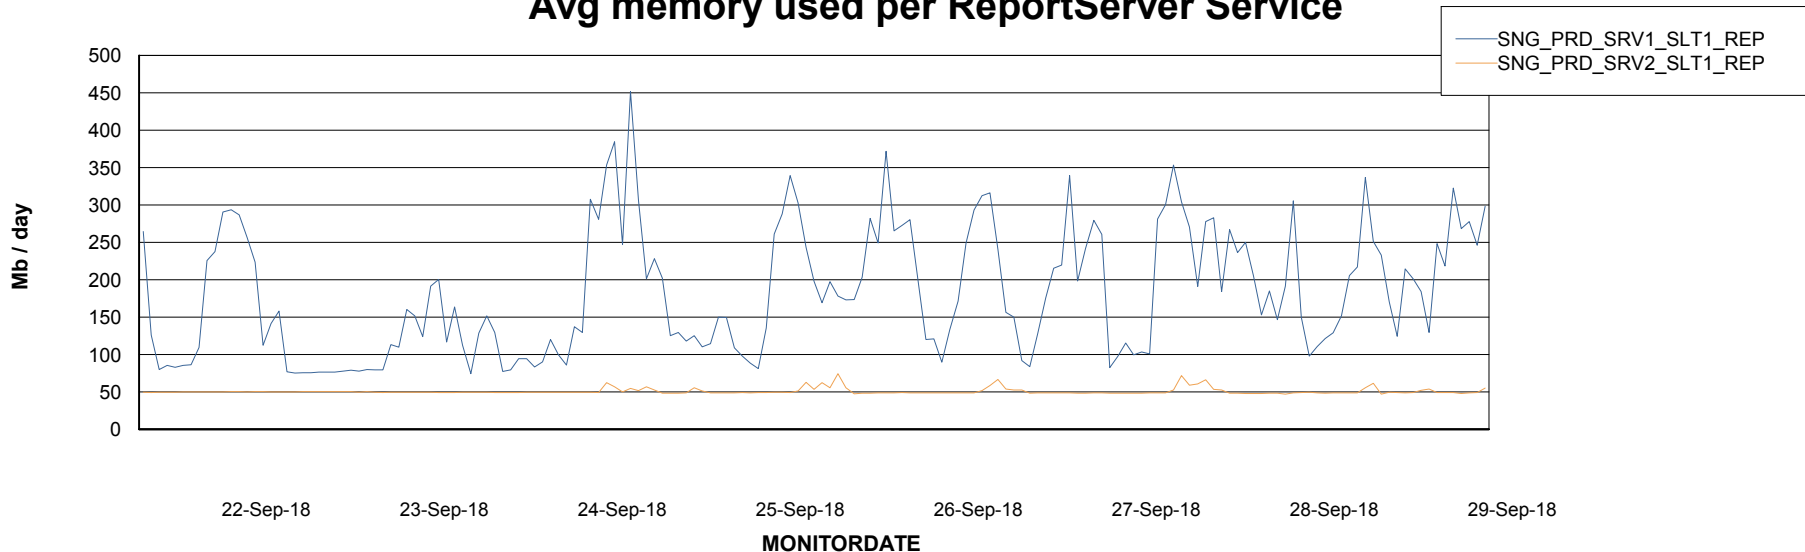

ABSSolute Application ReportServer Services

Avg memory used per ReportServer Service