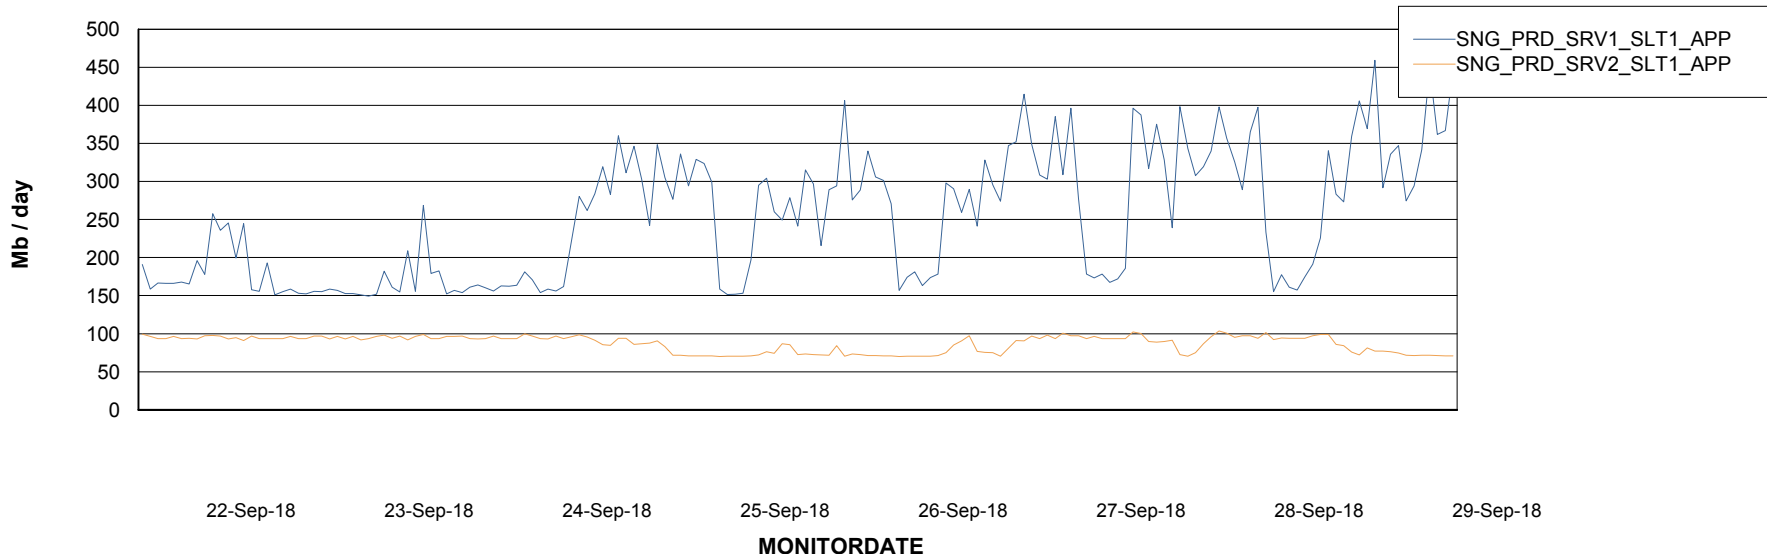

ABSSolute Application Server Services

Avg memory used per ABS Server Service