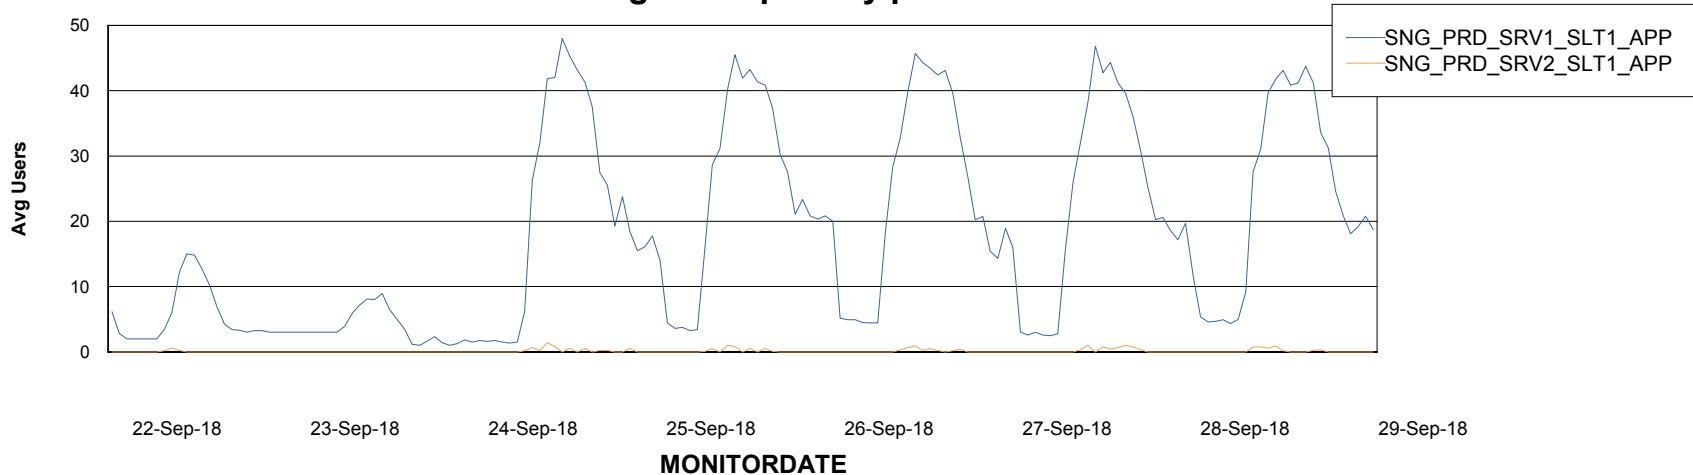

Database Tablespace SNGDB_Production

Date	Tablespace Name	Filesize (Gb)	Usedsize (Gb)	Percentage free
29-Sep-18	ABSDATA	0	15	100
	INDX	0	49	100
28-Sep-18	ABSDATA	18	15	17
	INDX	54	49	9
27-Sep-18	ABSDATA	18	15	17
	INDX	54	48	11
26-Sep-18	ABSDATA	18	15	17
	INDX	54	48	11
25-Sep-18	ABSDATA	18	15	17
	INDX	54	48	11
24-Sep-18	ABSDATA	18	15	17
	INDX	54	48	11
23-Sep-18	ABSDATA	18	15	17
	INDX	54	48	11

Weekly SLA Customer Report

Customer SNG_Production
Database ID 70

ABSSolute Application Server Services

Avg memory used per ABS Server Service

Avg users per day per ABS server

Weekly SLA Customer Report

Customer SNG_Production
Database ID 70