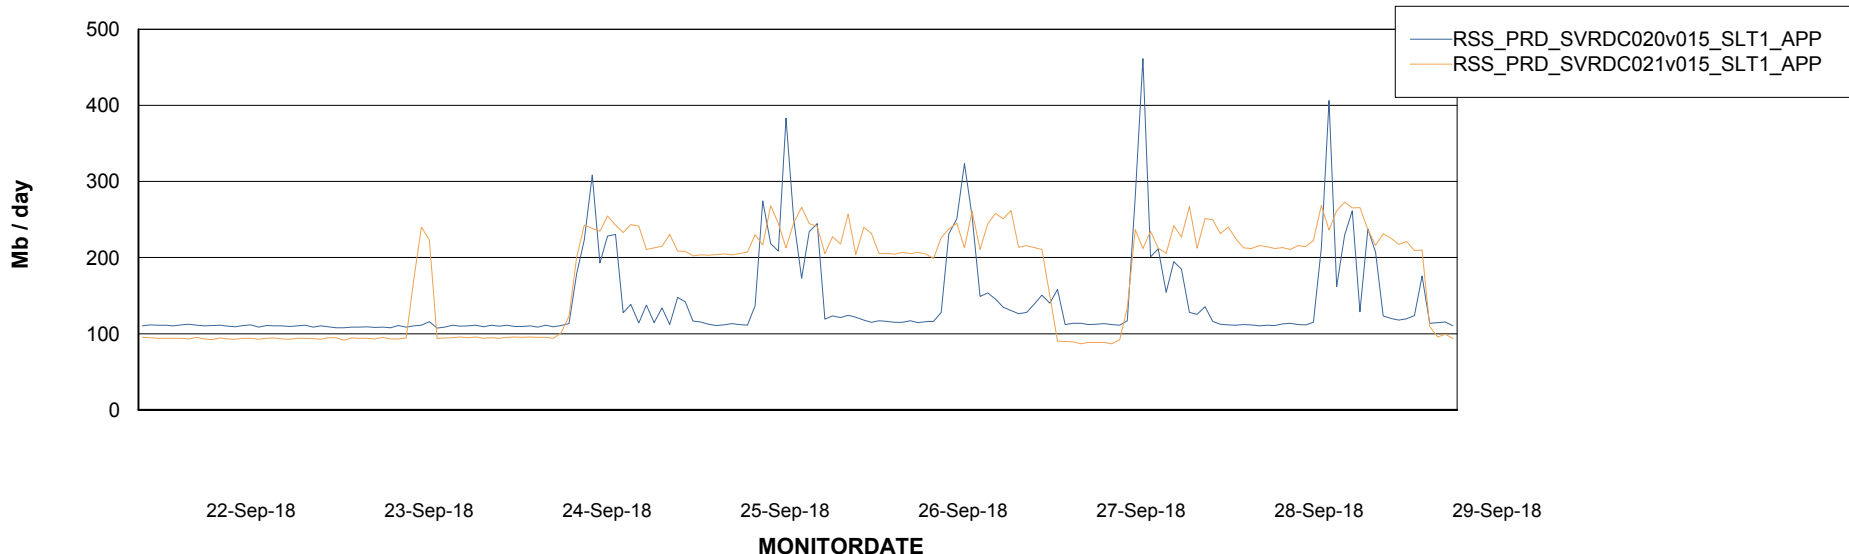

ABSSolute Application Server Services

Avg memory used per ABS Server Service