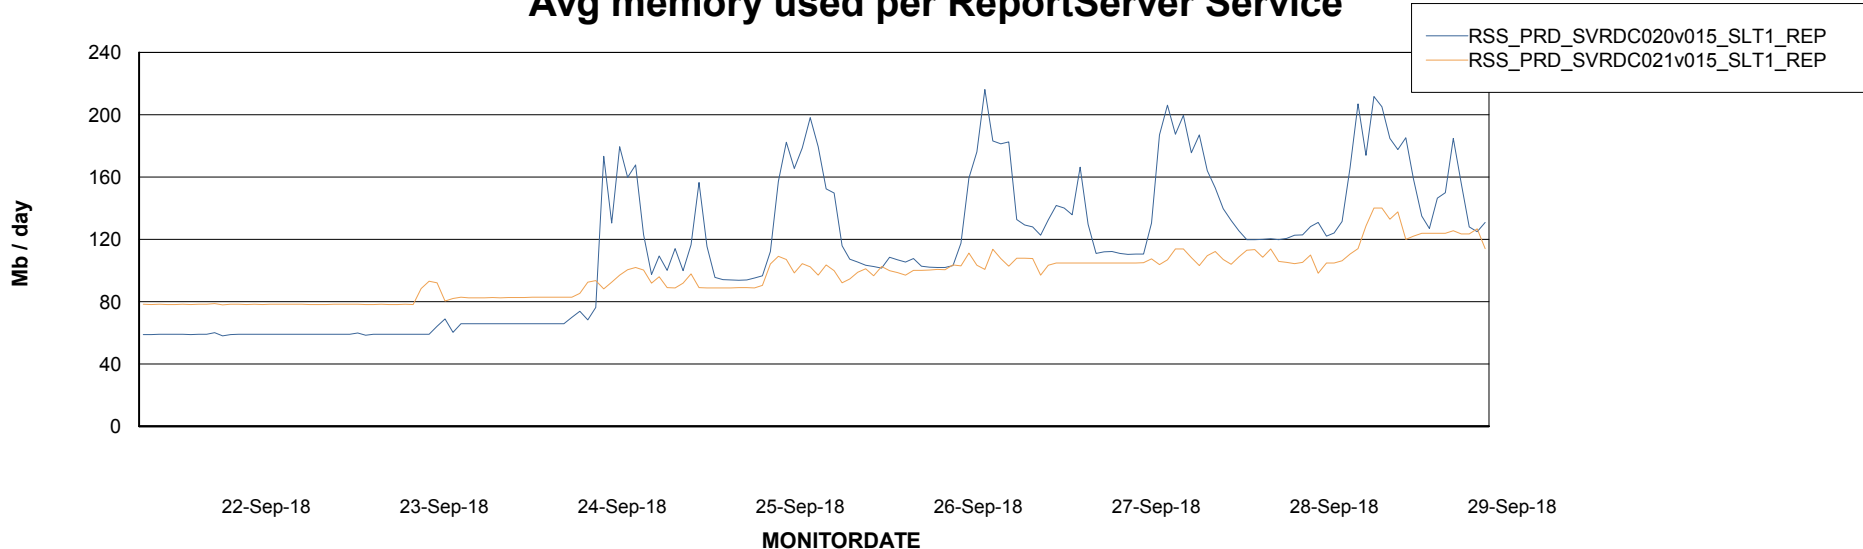

Avg memory used per ABS Server Service

Avg users per day per ABS server

Weekly SLA Customer Report

Customer RSS Production
Database ID 52

ABSSolute Application ReportServer Services

Avg memory used per ReportServer Service