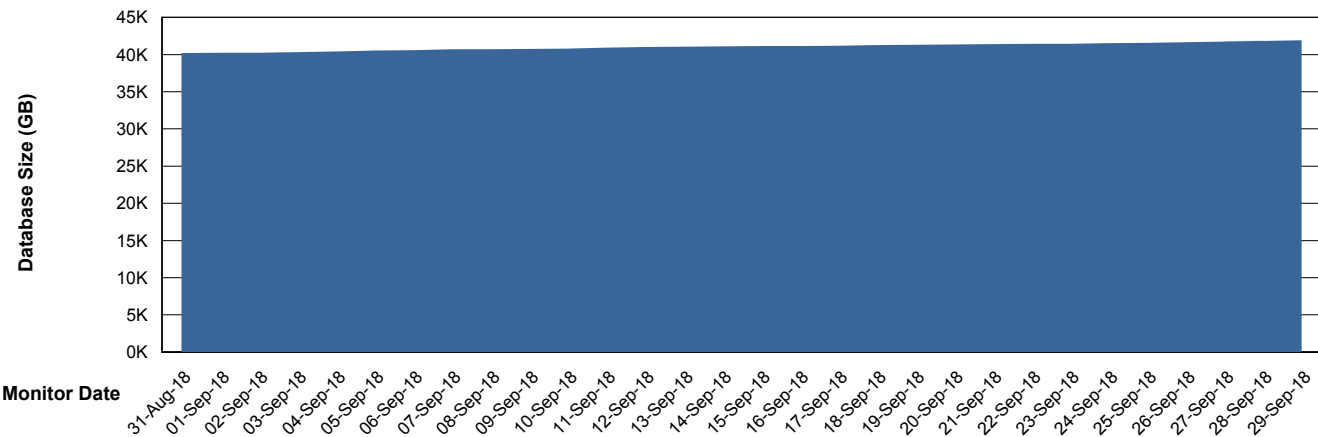

DATABASE SIZE RSSDB_Production

Database growth over last month