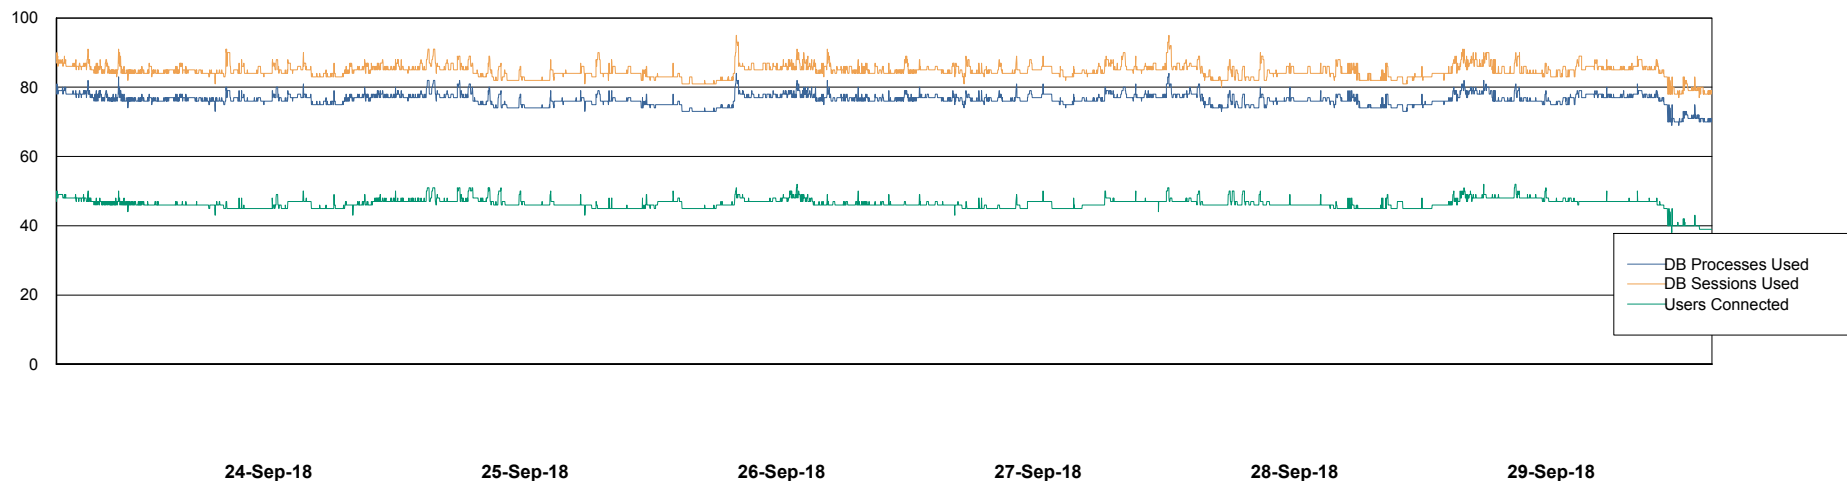

Database Performance RSSDB_Production