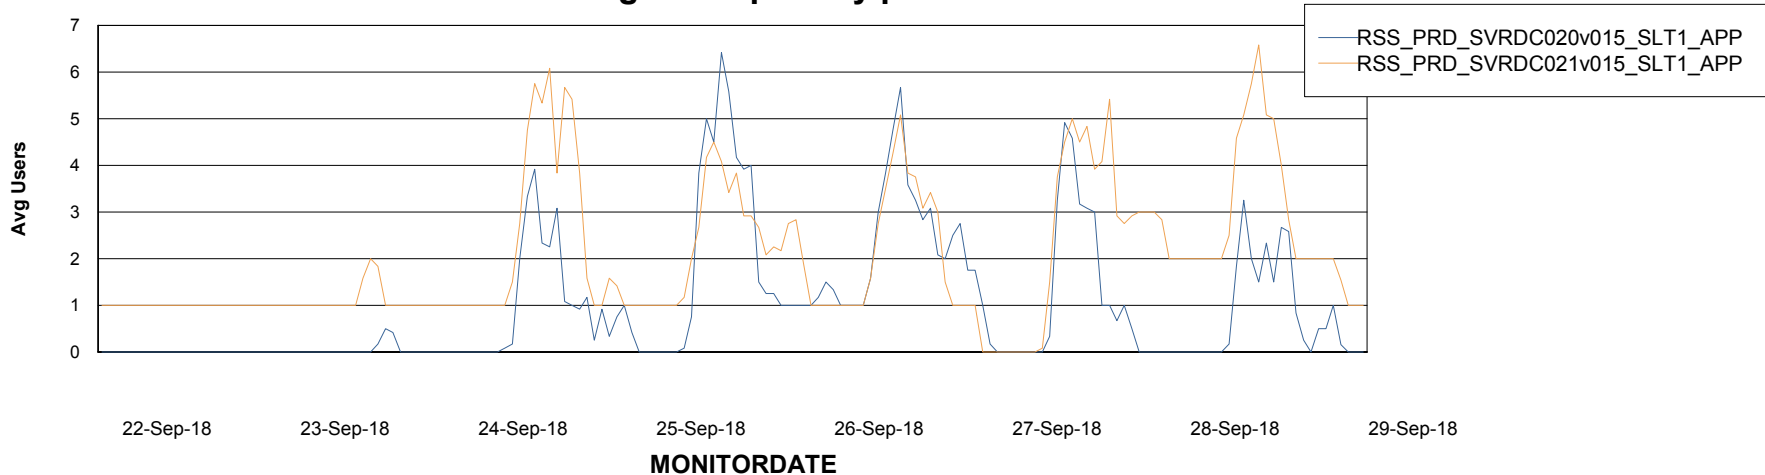

Avg users per day per ABS server