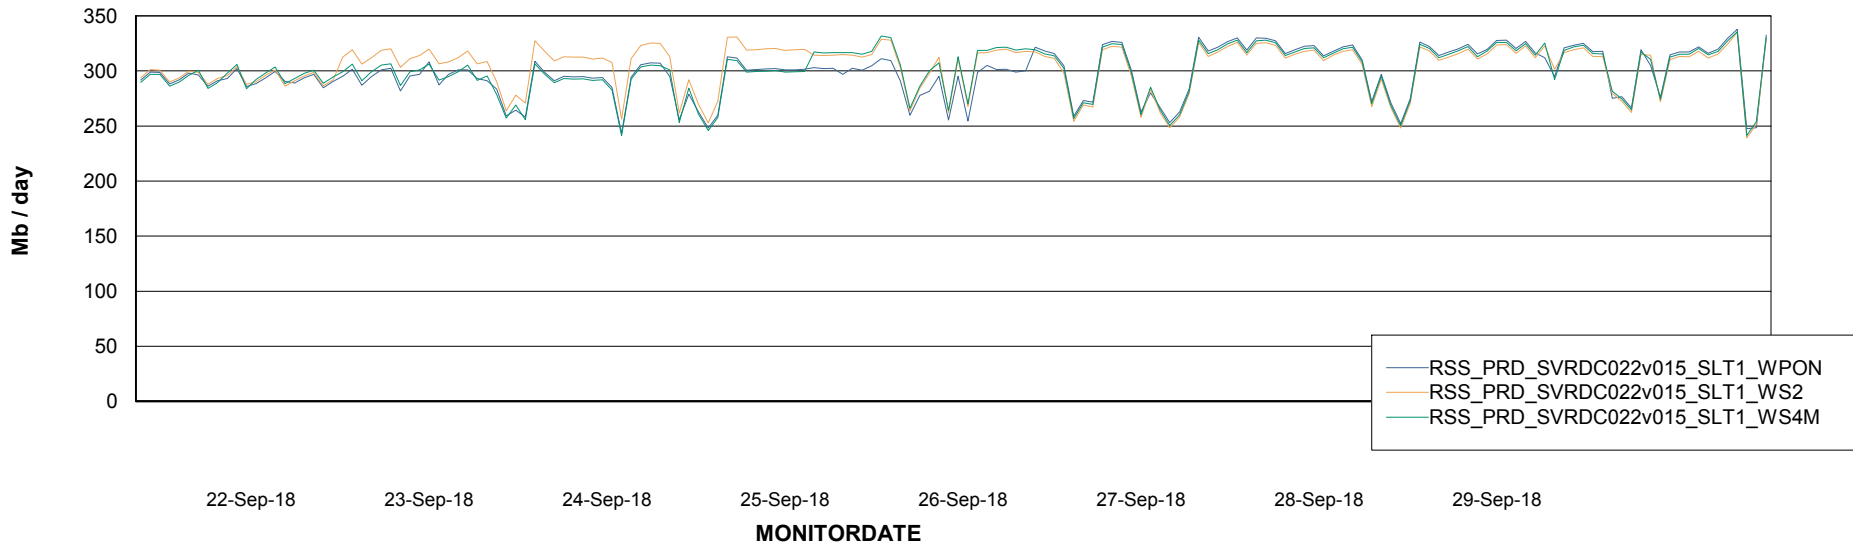

ABSolute Web Component Services

Avg memory used per ABS Web component