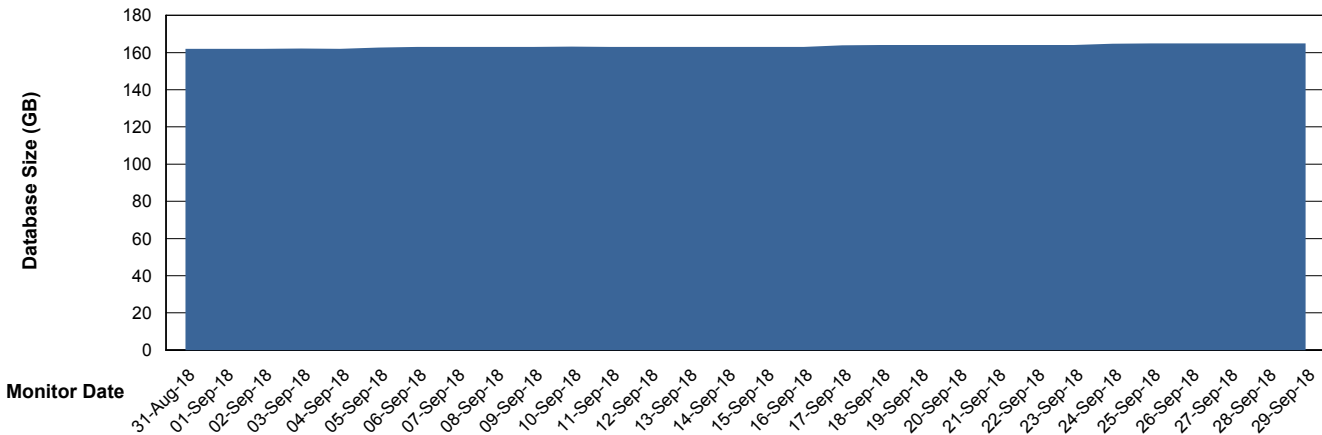

DATABASE SIZE PHSDB_Production

Database growth over last month