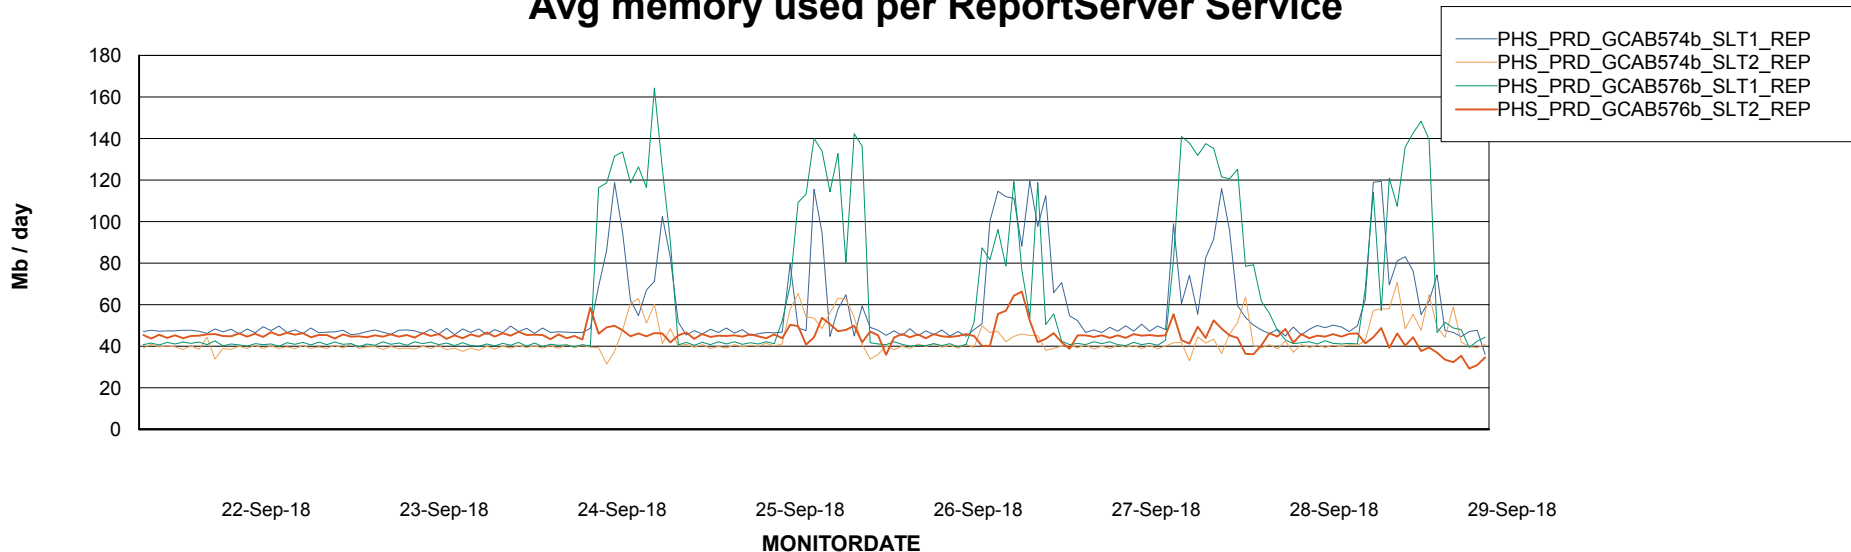

Avg memory used per ABS Server Service

Avg users per day per ABS server

Weekly SLA Customer Report

Customer PHS_Production
Database ID 47

ABSSolute Application ReportServer Services

Avg memory used per ReportServer Service