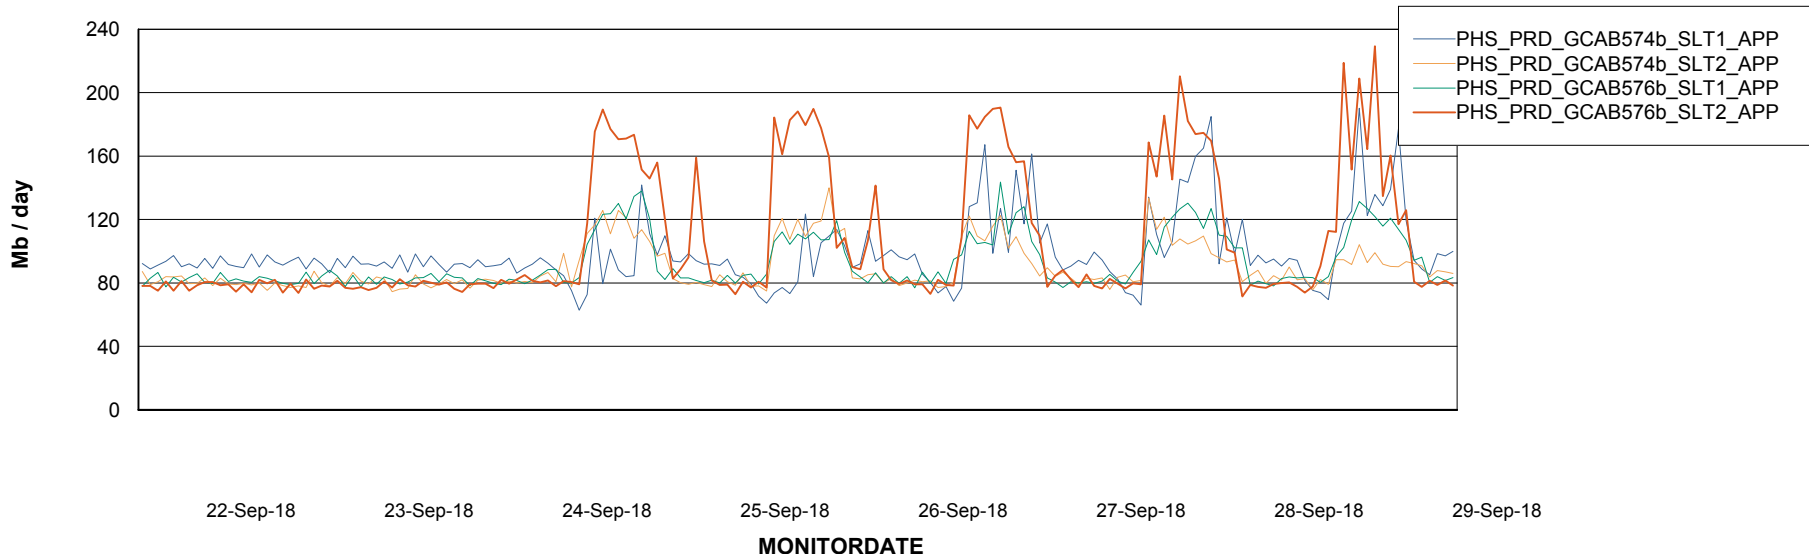

ABSSolute Application Server Services

Avg memory used per ABS Server Service