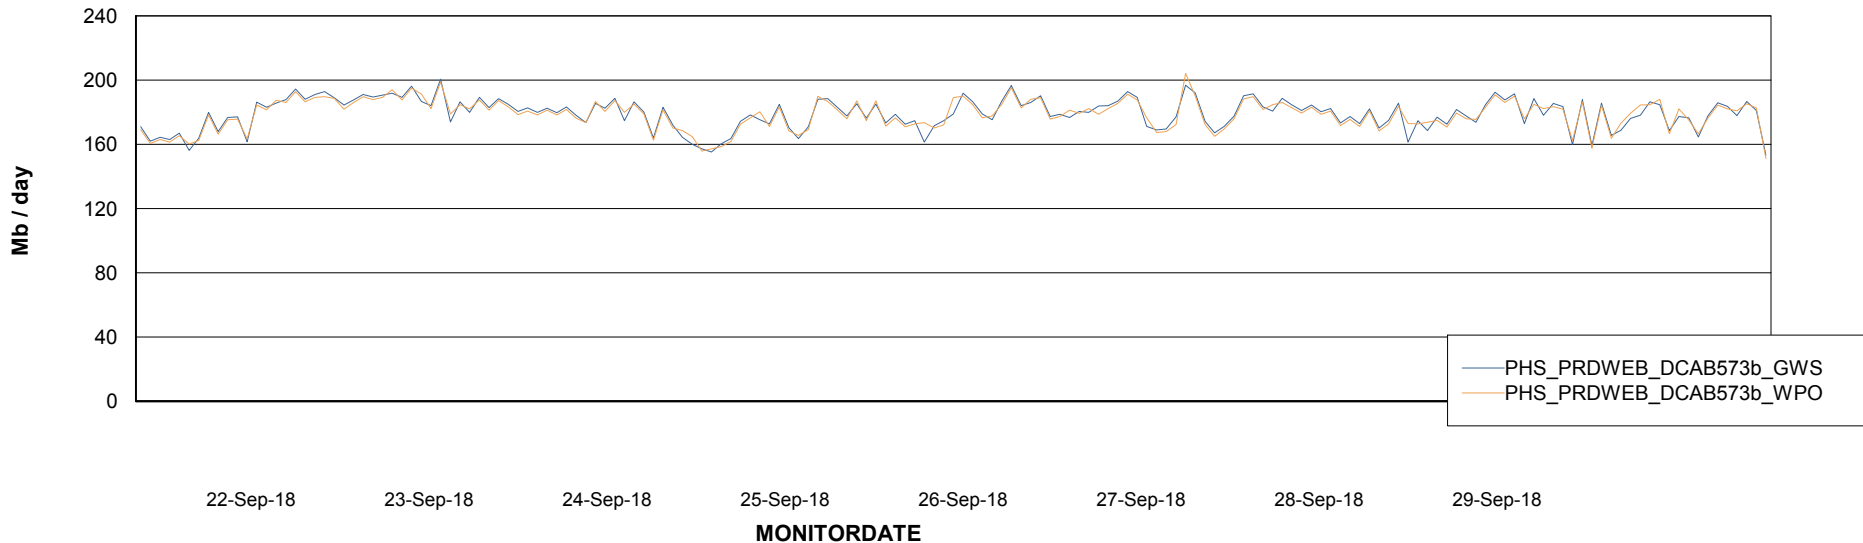

ABSSolute Web Component Services

Avg memory used per ABS Web component