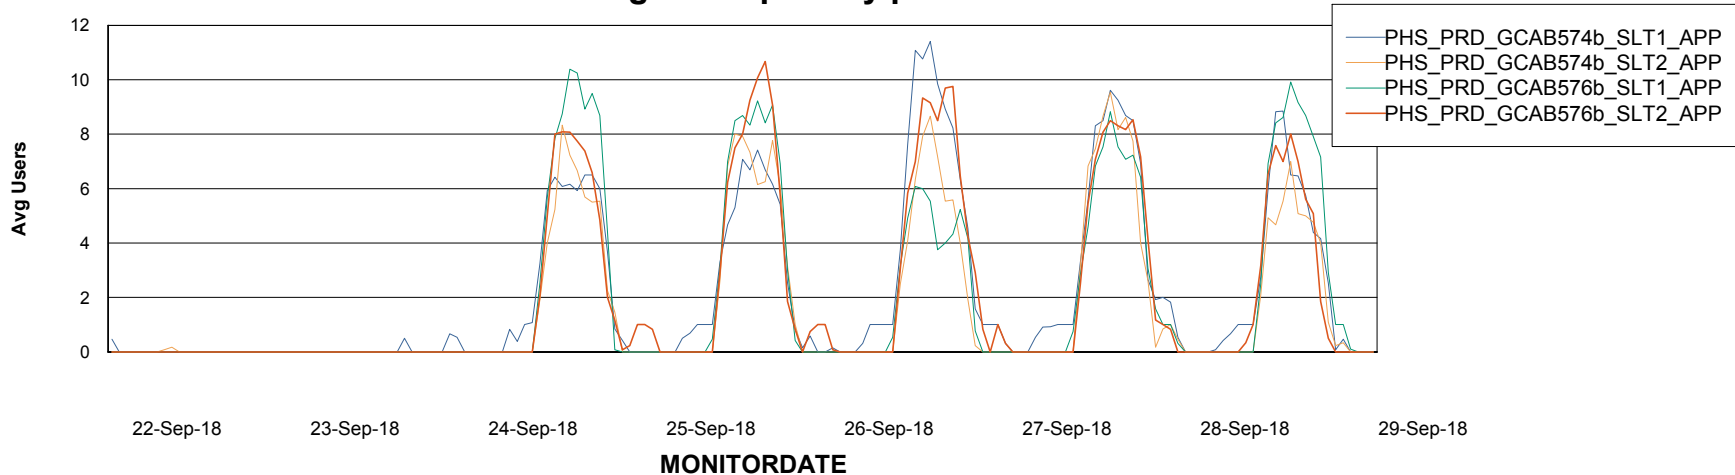

Avg users per day per ABS server