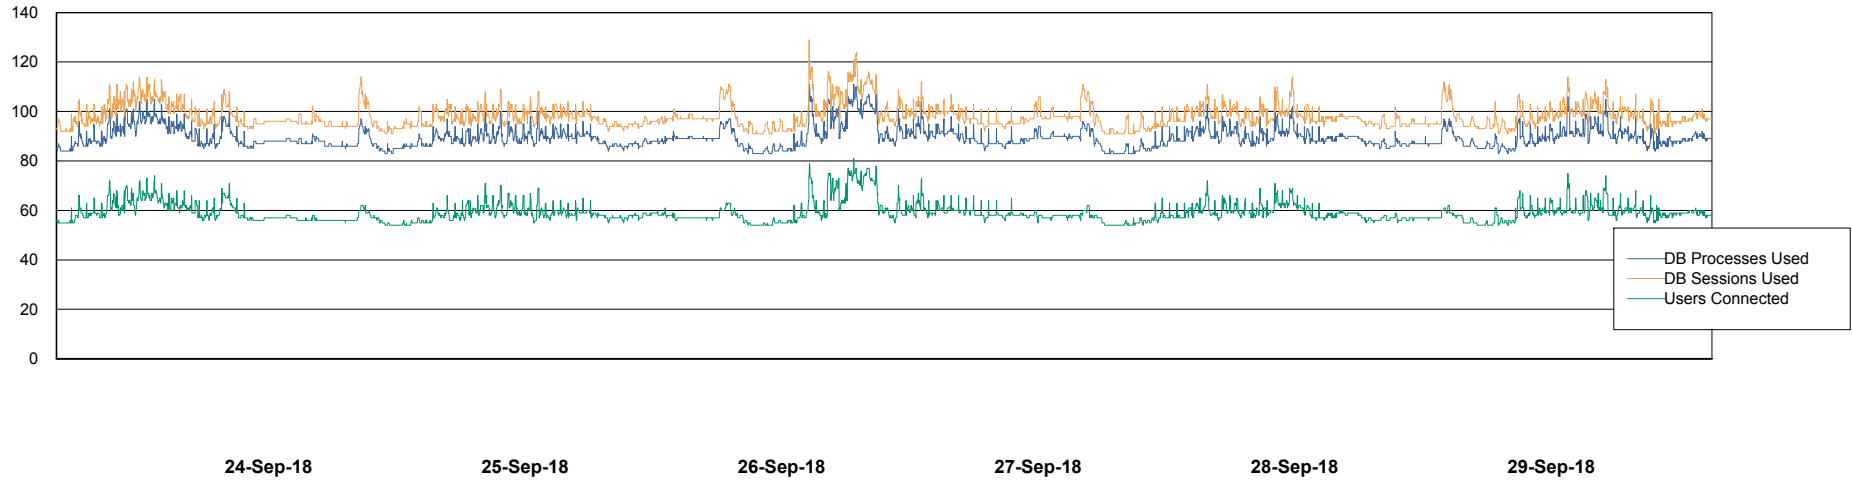

Database Performance PCODB_Production