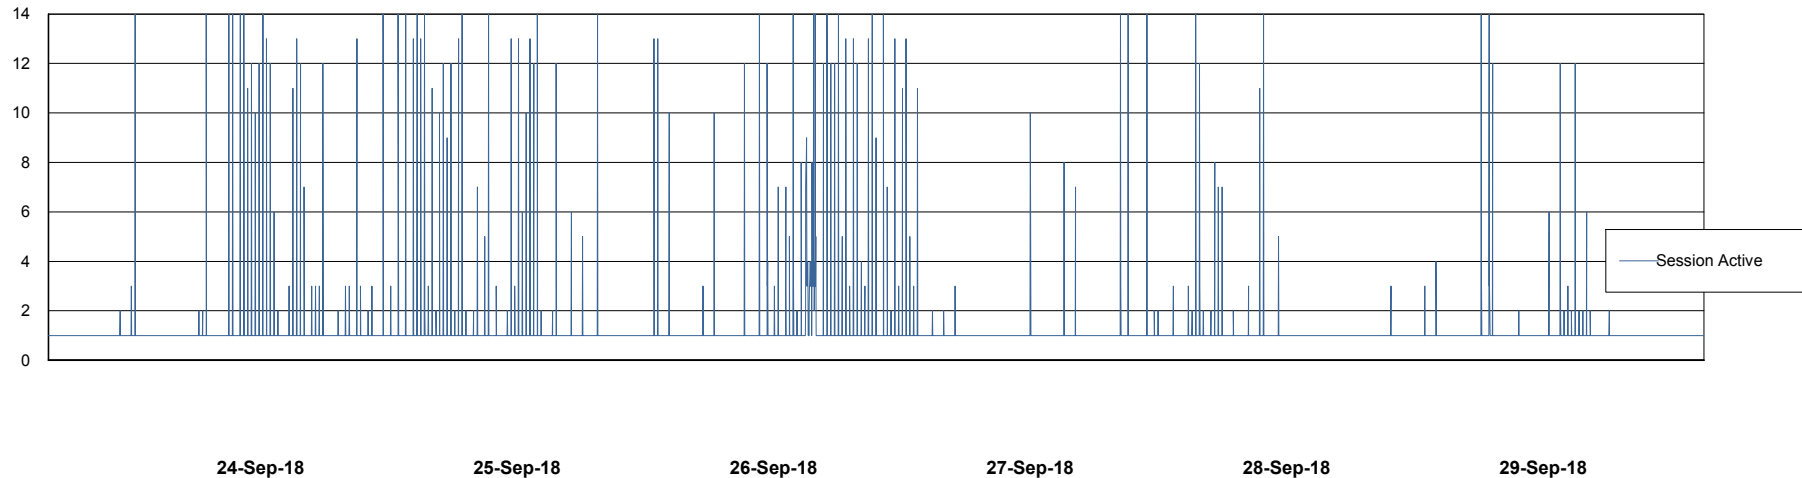

Weekly SLA Customer Report

Customer PCO Production
Database ID 44

Database Performance PCODB_Production

Weekly SLA Customer Report

Customer PCO Production
Database ID 44

Database Performance PCODB_Standby

Weekly SLA Customer Report