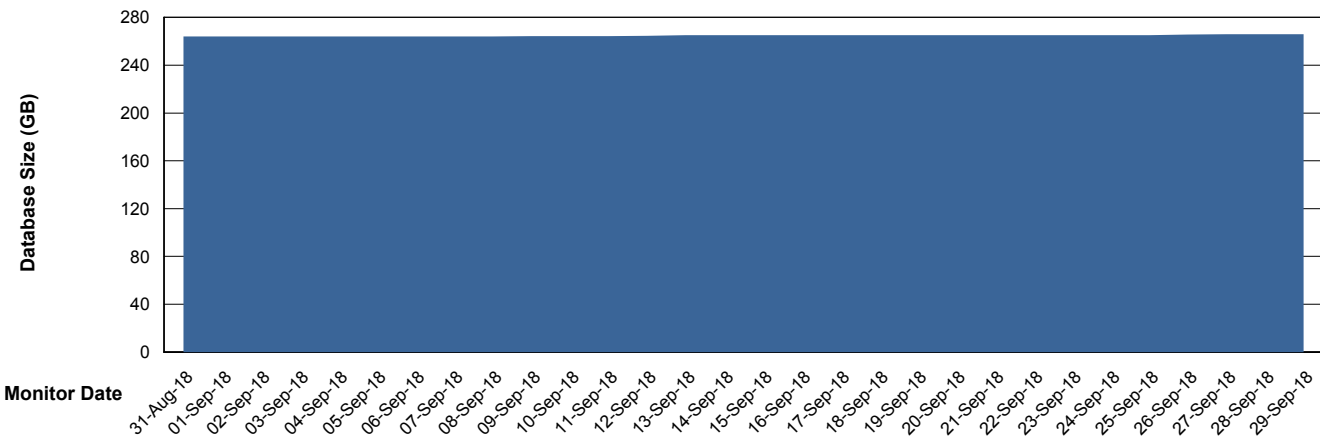

Database growth over last month

Database Tablespace PCODB_Production

Date	Tablespace Name	Filesize (Gb)	Usedsize (Gb)	Percentage free
29-Sep-18	ABSDATA	103	89	14
	INDX	202	175	13
28-Sep-18	ABSDATA	103	89	14
	INDX	202	175	13
27-Sep-18	ABSDATA	103	89	14
	INDX	202	175	13
26-Sep-18	ABSDATA	103	89	14
	INDX	202	175	13
25-Sep-18	ABSDATA	103	89	14
	INDX	202	175	13
24-Sep-18	ABSDATA	103	89	14
	INDX	202	175	13
23-Sep-18	ABSDATA	103	88	15
	INDX	202	175	13