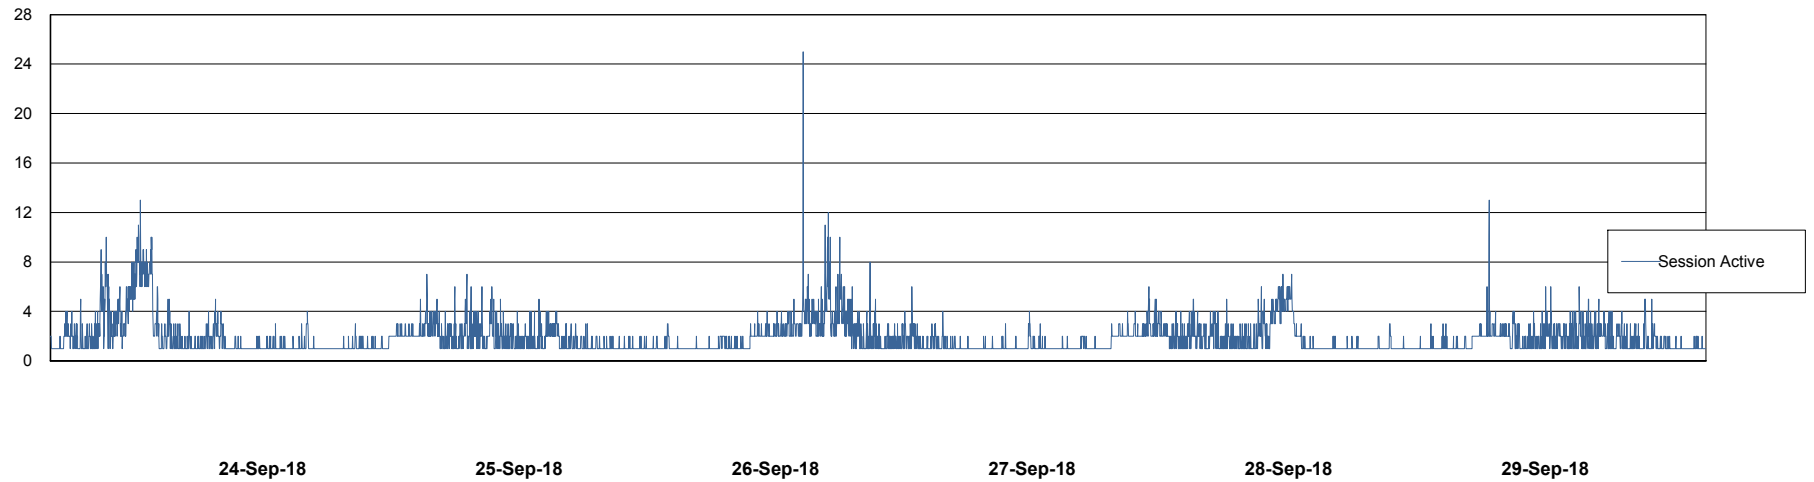

Database Performance PCODB_Production