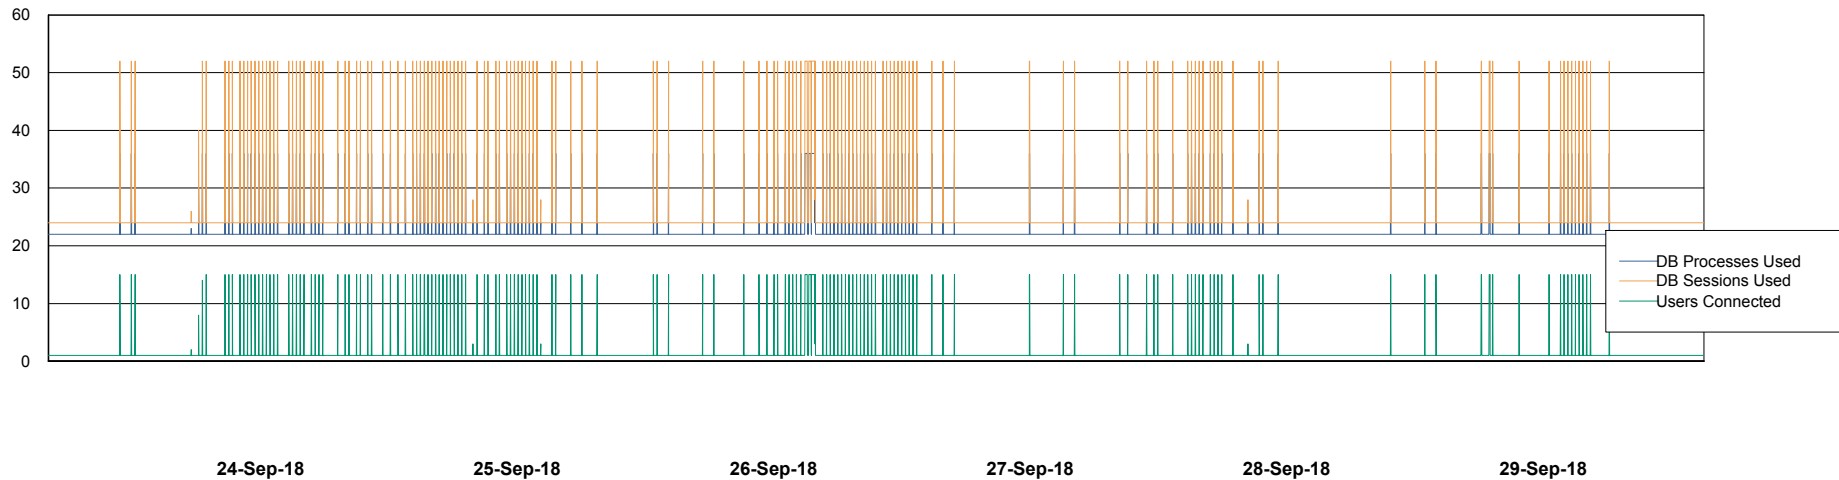

Weekly SLA Customer Report

Customer PCO Production
Database ID 44

Database Performance PCODB_Production

Weekly SLA Customer Report

Customer PCO Production
Database ID 44

Database Performance PCODB_Standby

Weekly SLA Customer Report