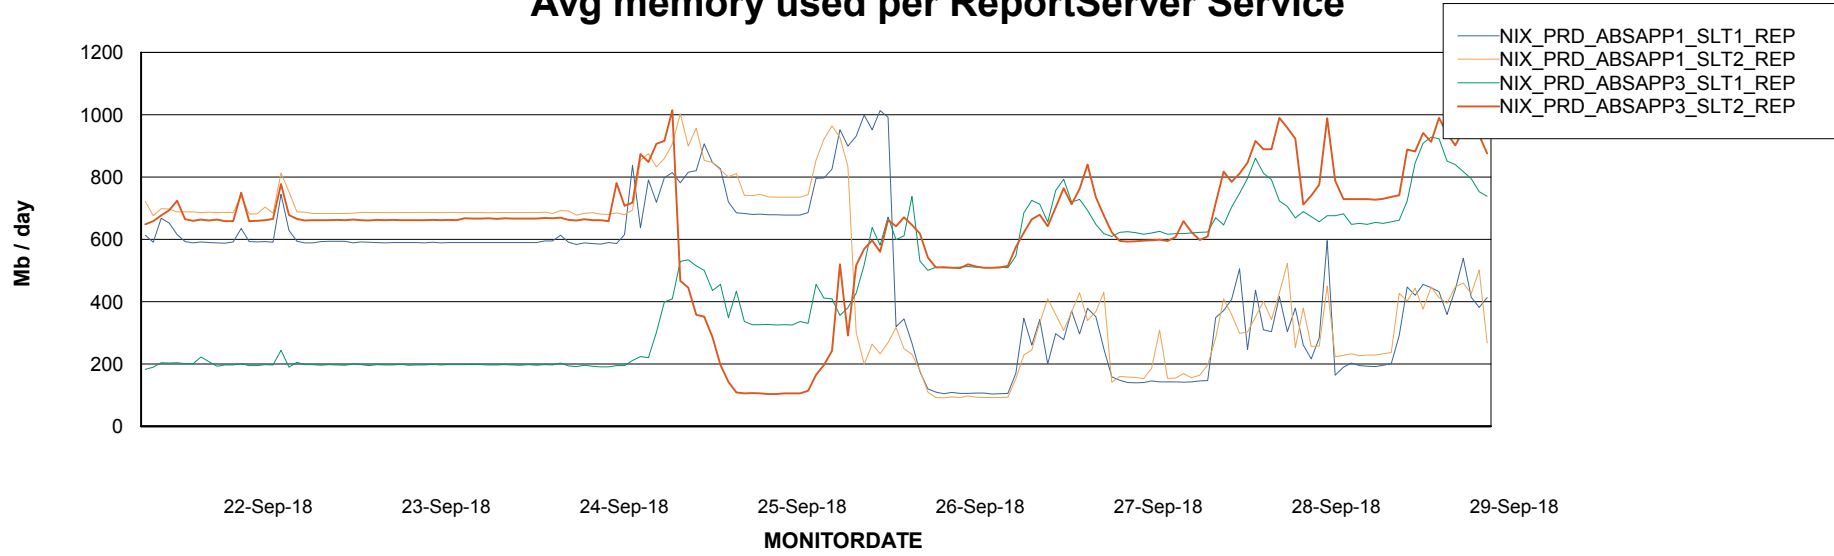

Avg users per day per ABS server

Weekly SLA Customer Report

Customer NIX_Production
Database ID 51

ABSSolute Application ReportServer Services

Avg memory used per ReportServer Service

Weekly SLA Customer Report