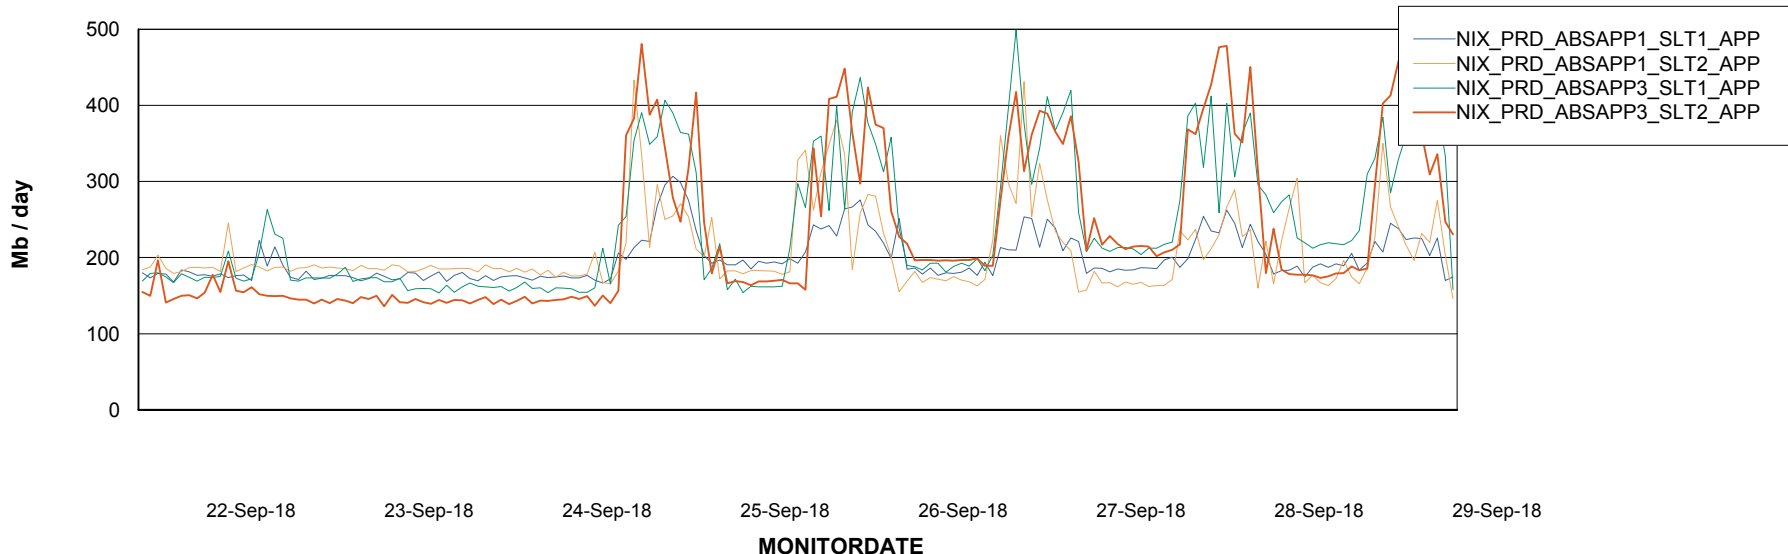

Standby Database Health NIX_Production

Recovery lag for last 7 days

Weekly SLA Customer Report

Customer NIX_Production
Database ID 51

ABSSolute Application Server Services

Avg memory used per ABS Server Service