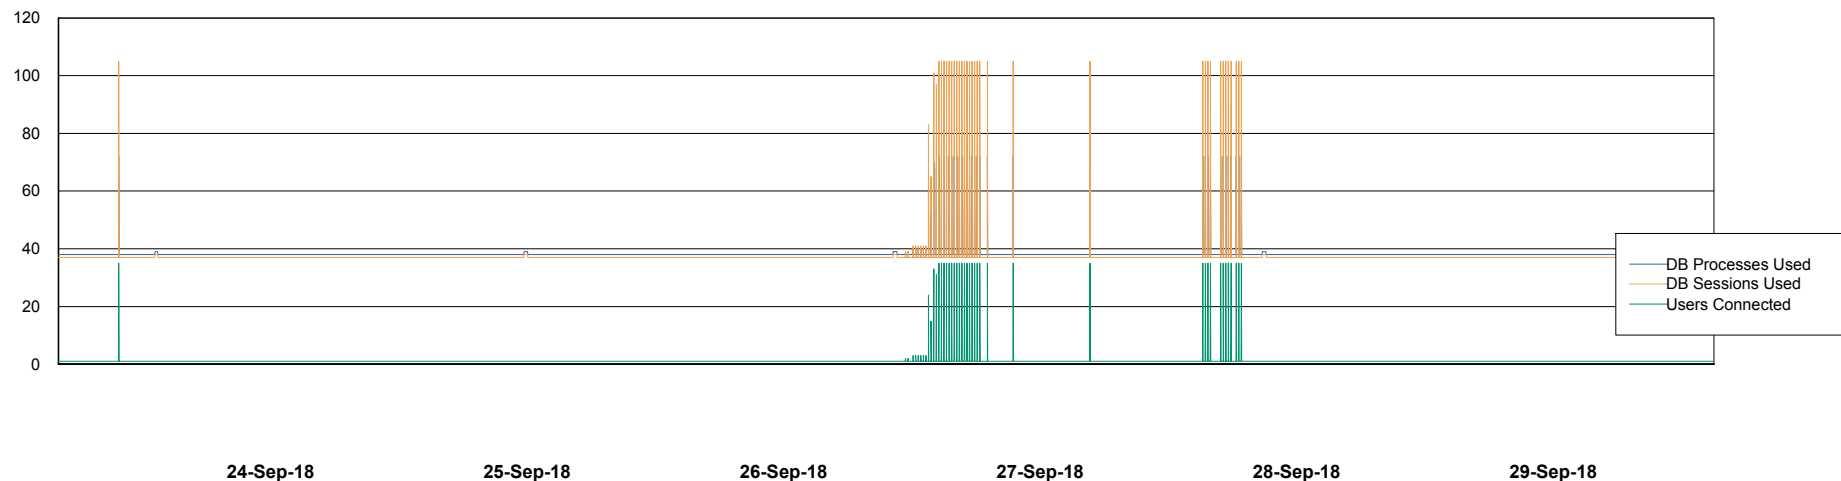

Database Performance NIXDB_Standby