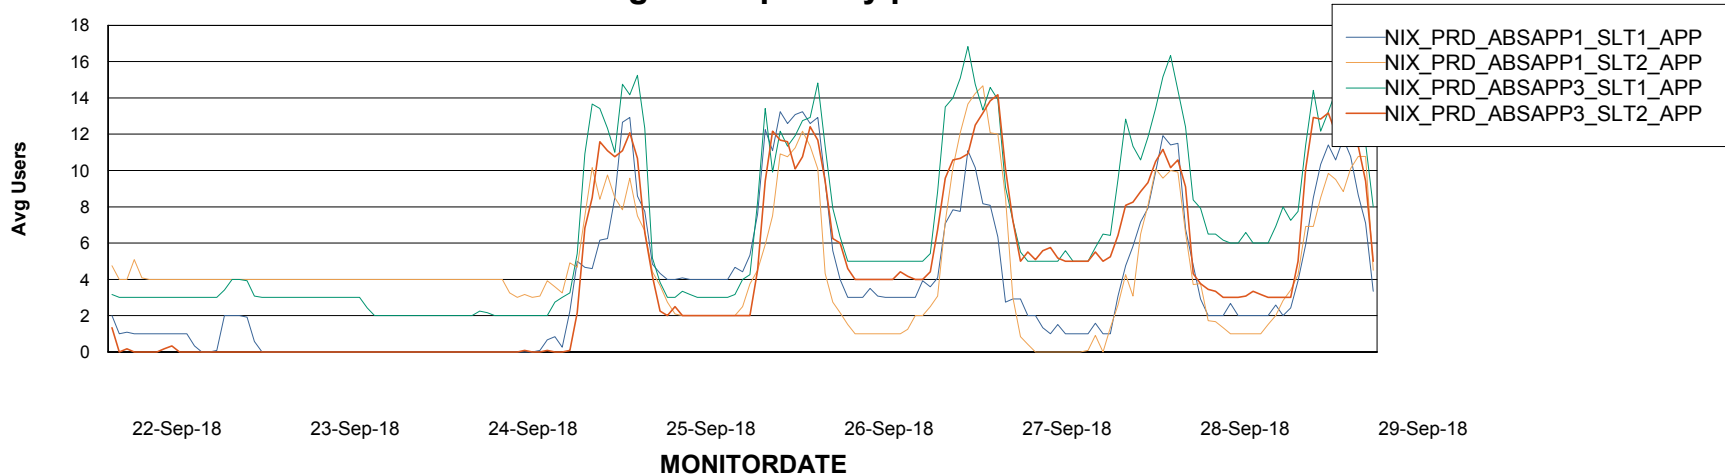

Avg users per day per ABS server