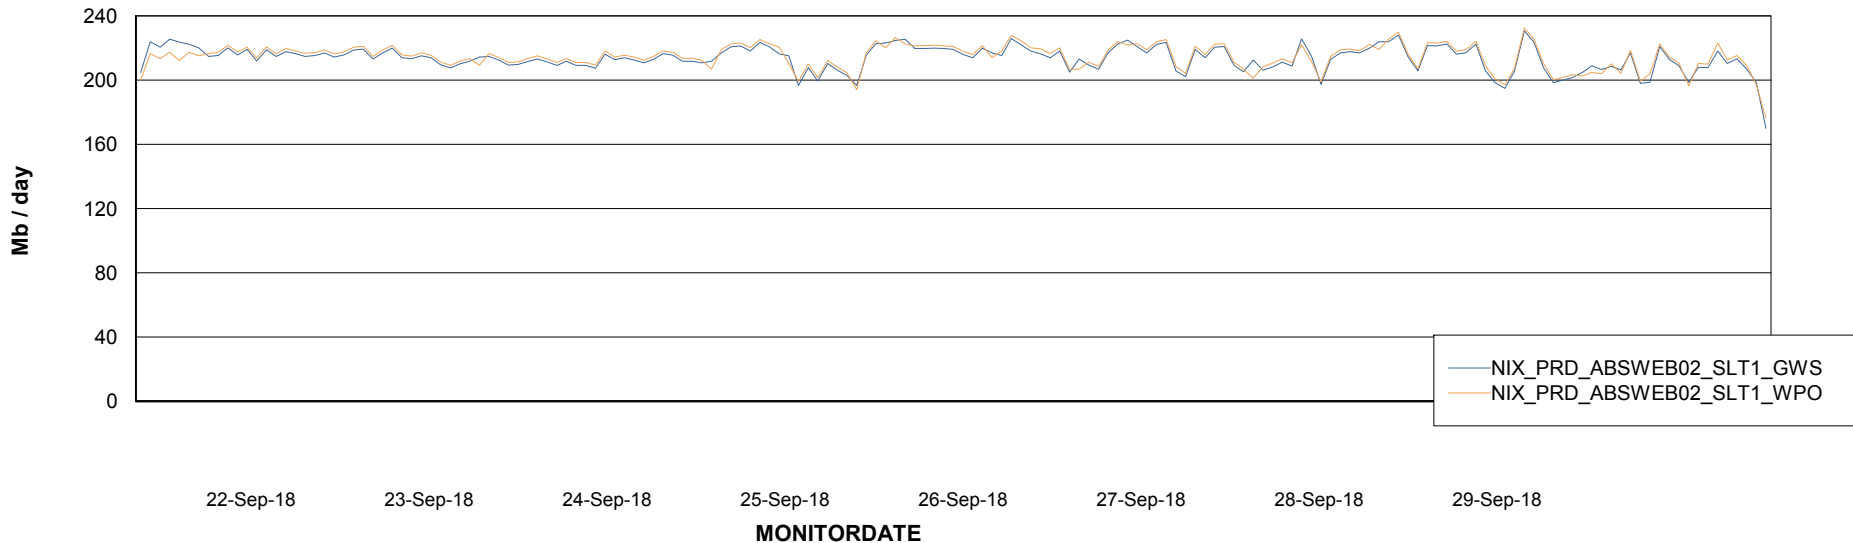

ABSSolute Web Component Services

Avg memory used per ABS Web component