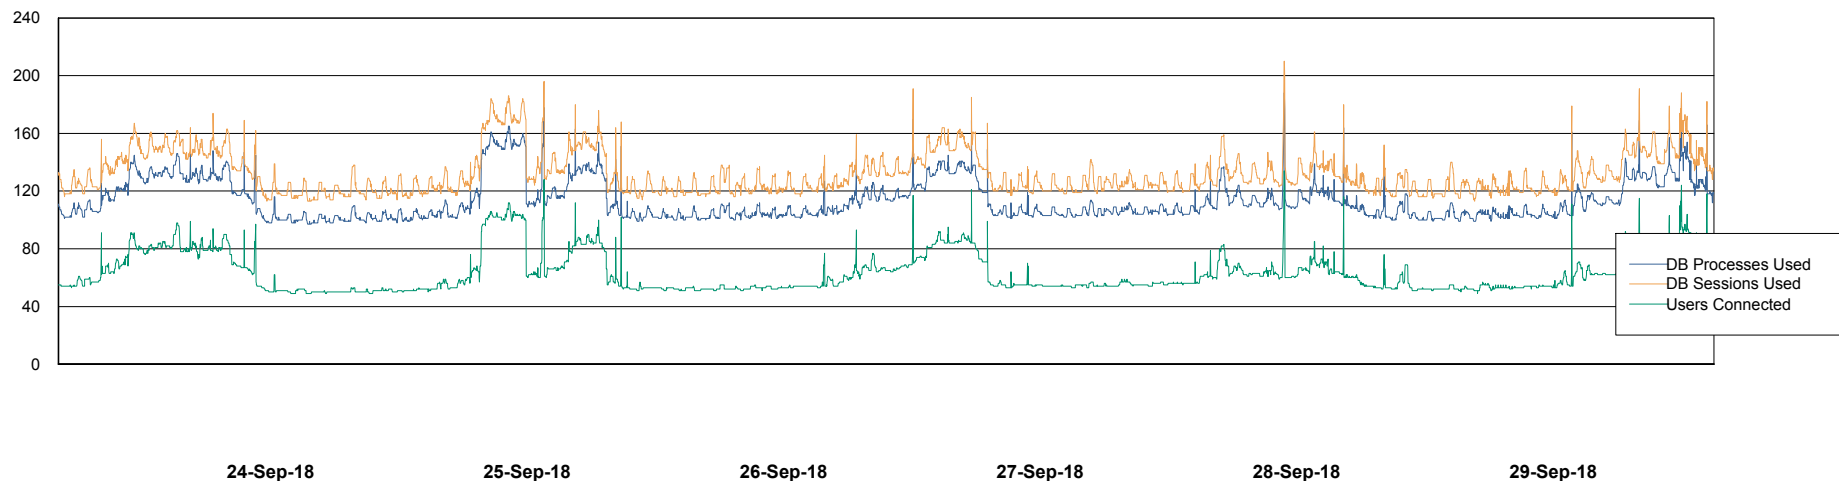

Weekly SLA Customer Report

Customer NIX_Production
Database ID 51

Database Performance NIXDB_BI

Weekly SLA Customer Report

Customer NIX_Production
Database ID 51

Database Performance NIXDB_Production

Weekly SLA Customer Report