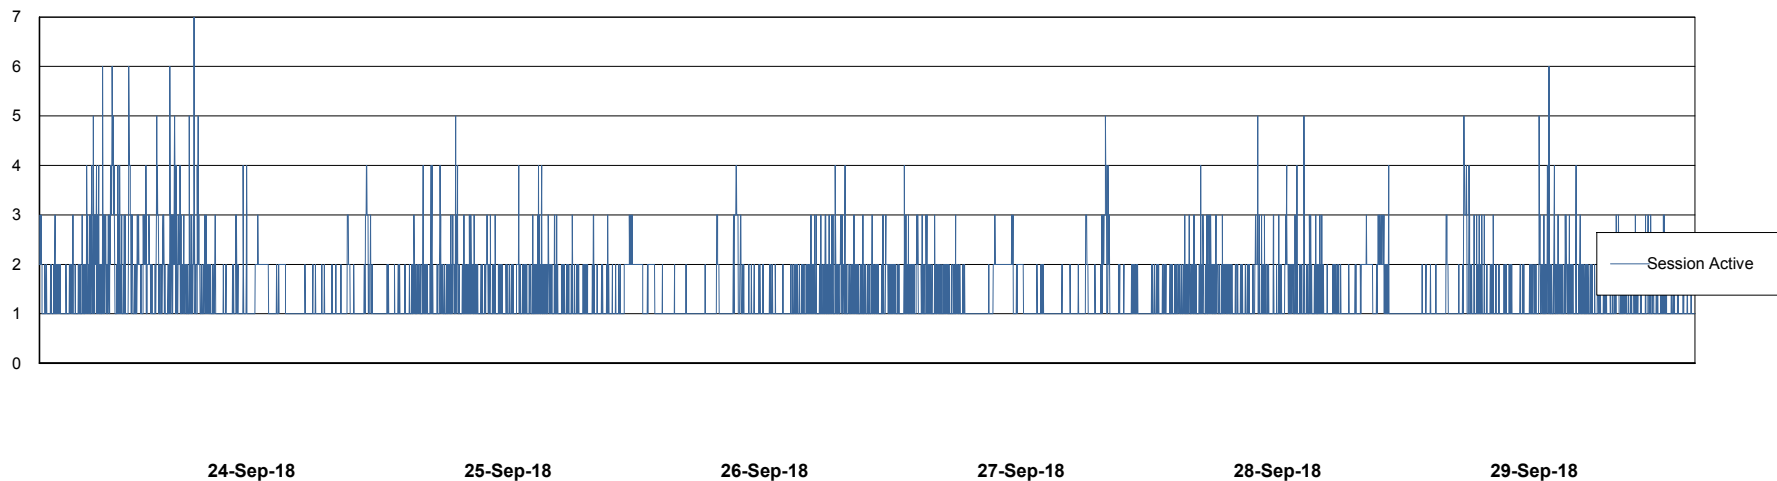

Weekly SLA Customer Report

Customer NIX_Production
Database ID 51

Database Performance NIXDB_BI

Weekly SLA Customer Report

Customer NIX_Production
Database ID 51

Database Performance NIXDB_Production

Weekly SLA Customer Report