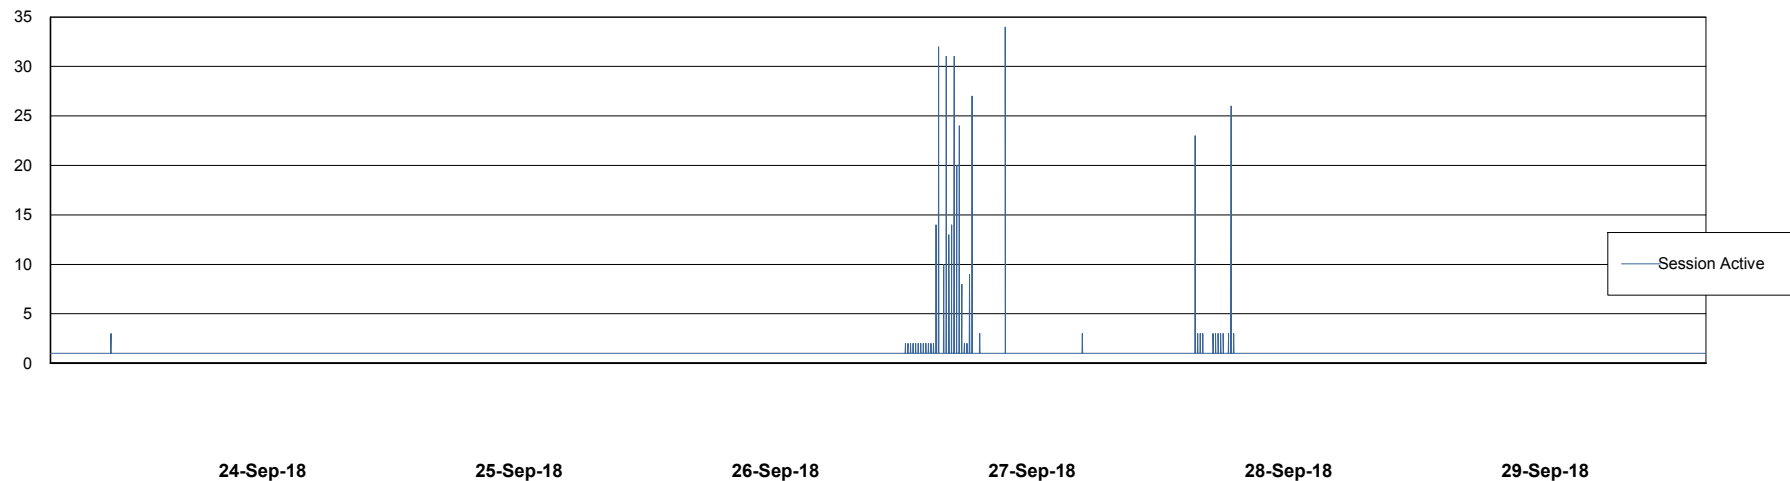

Database Performance NIXDB_Standby