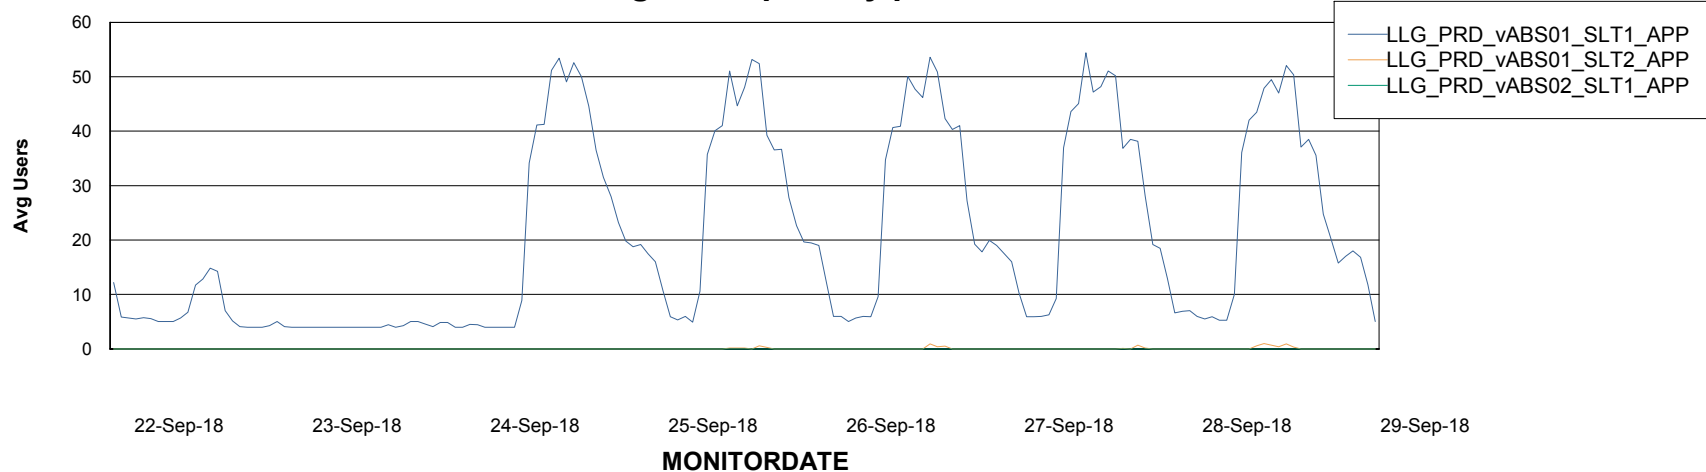

Weekly SLA Customer Report

Customer LLG_Production
Database ID 53

ABSSolute Application Server Services

Avg memory used per ABS Server Service

Avg users per day per ABS server

Weekly SLA Customer Report

Customer LLG_Production
 Database ID 53