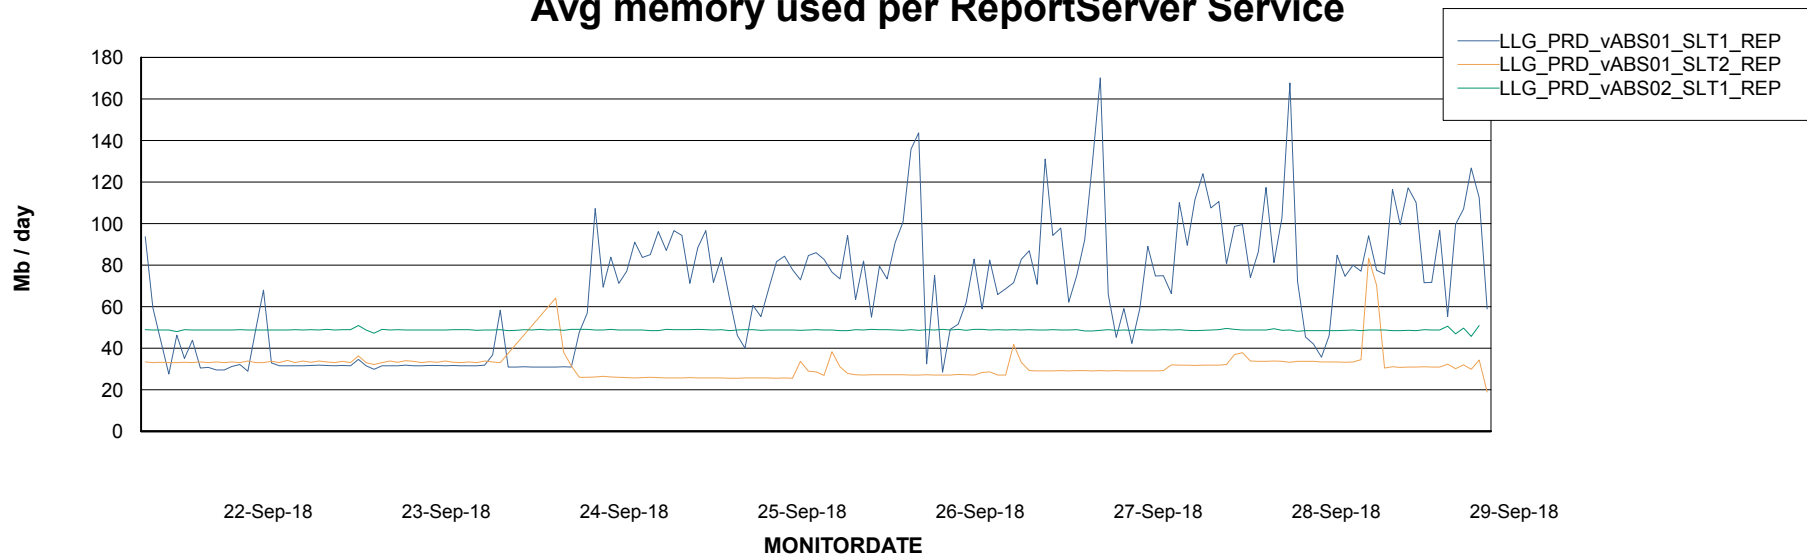

ABSSolute Application ReportServer Services

Avg memory used per ReportServer Service