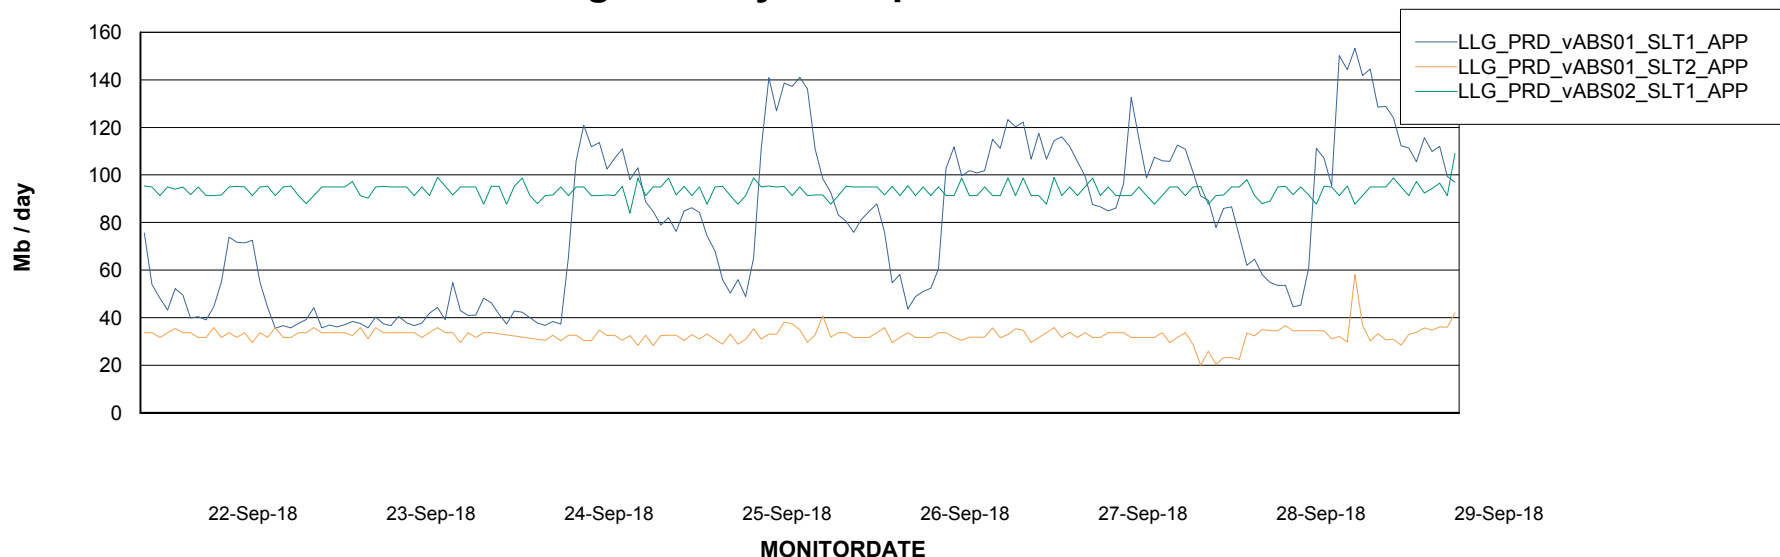

ABSSolute Application Server Services

Avg memory used per ABS Server Service