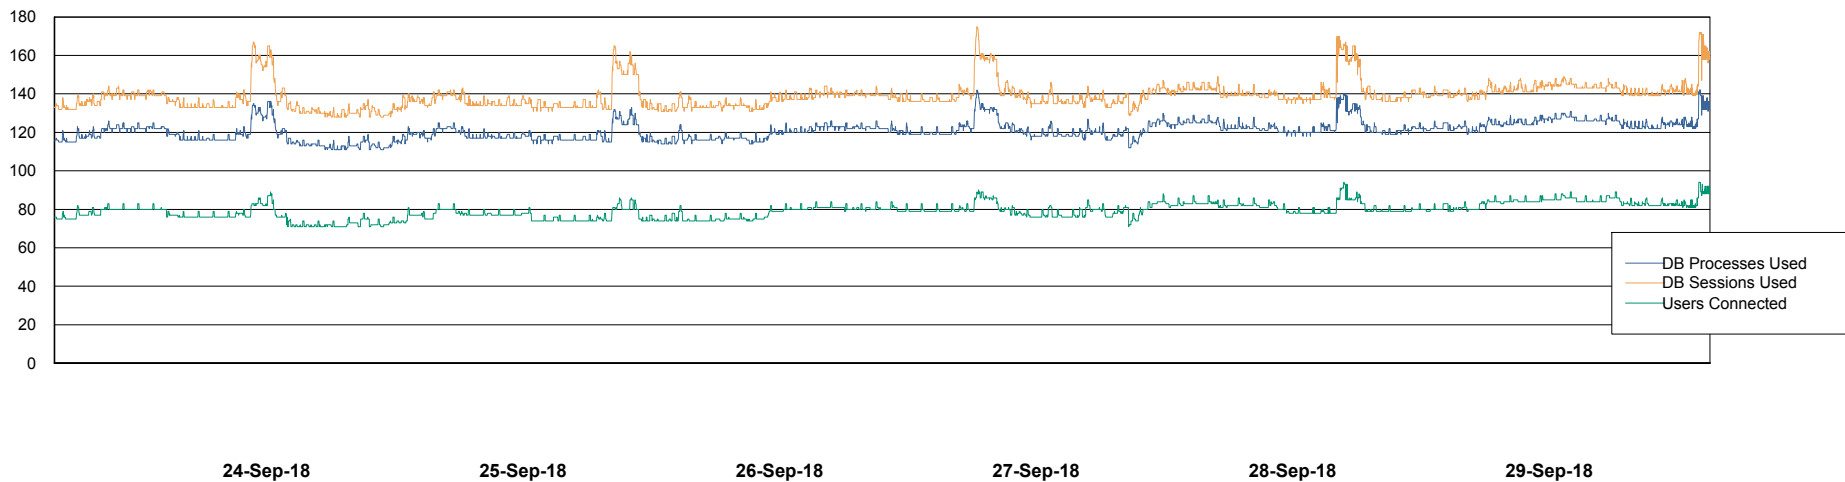

Database Performance LLGDB_Production