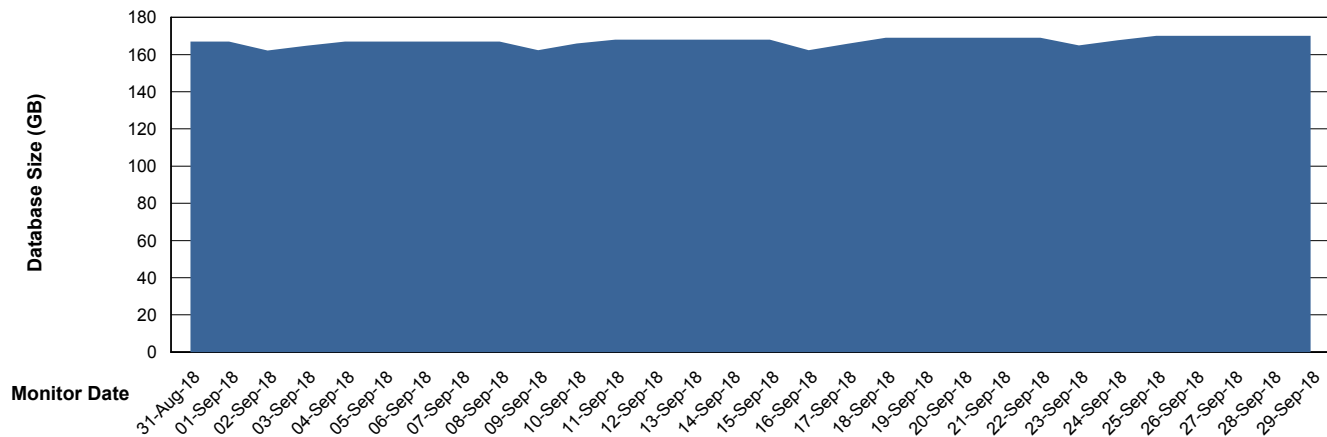

DATABASE SIZE LLGDB_Production

Database growth over last month