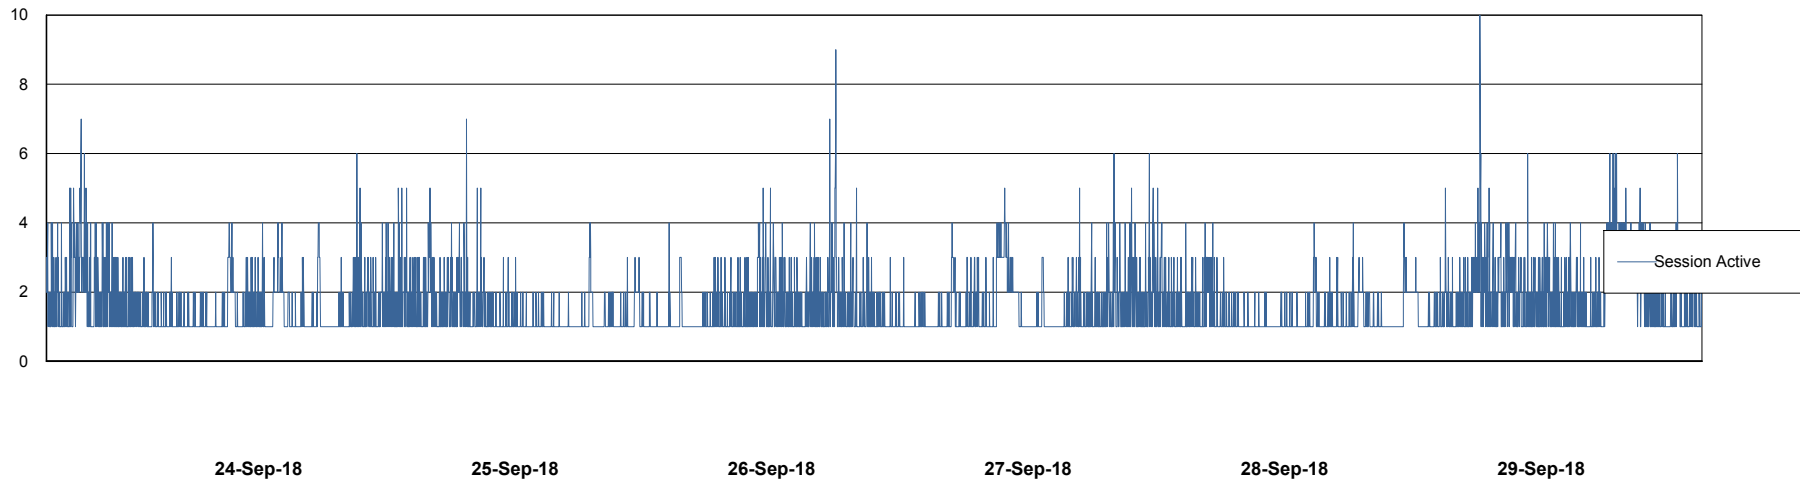

Database Performance LLGDB_Production