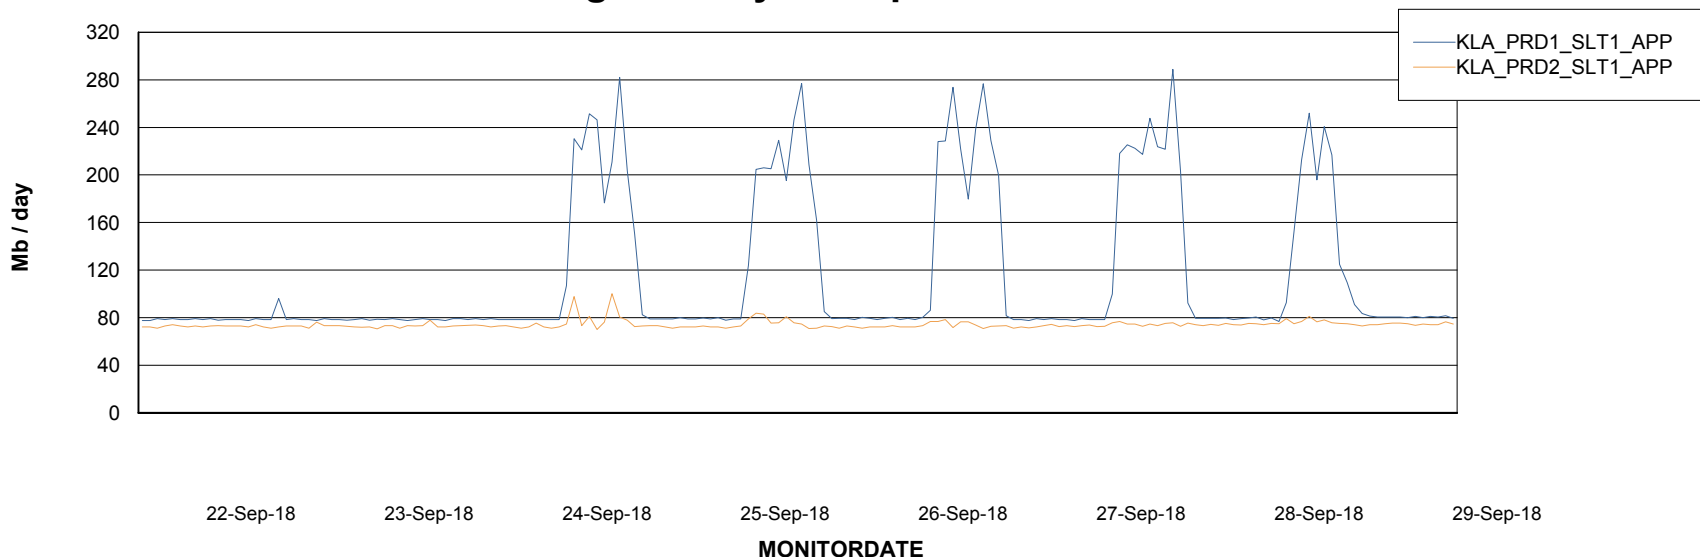

ABSSolute Application Server Services

Avg memory used per ABS Server Service