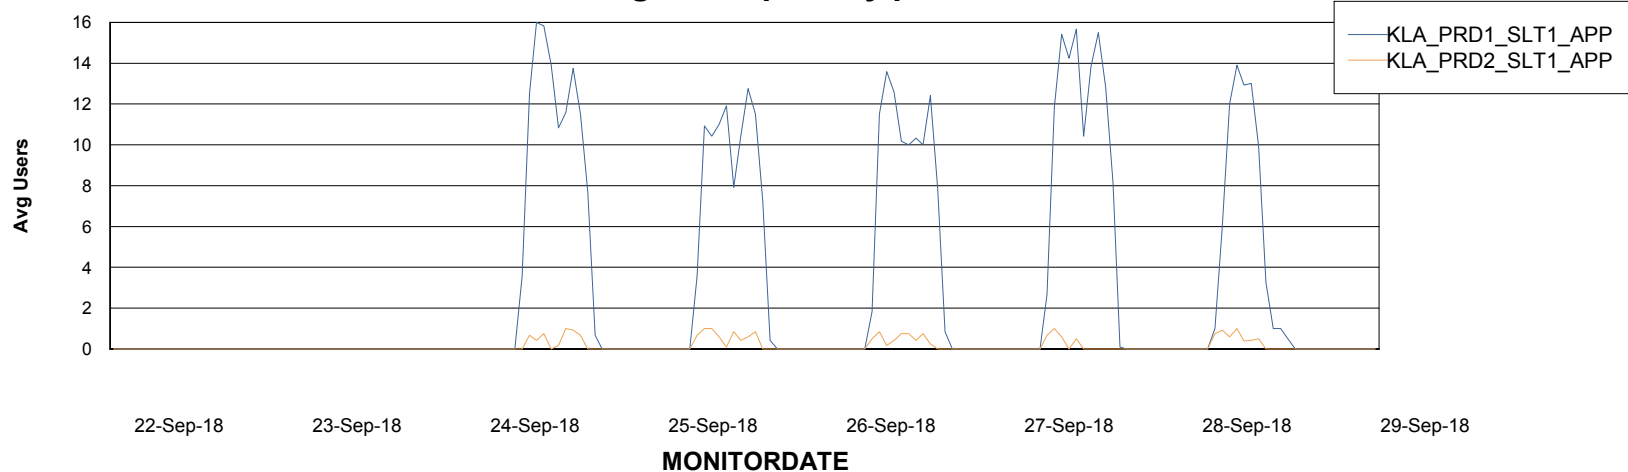

Weekly SLA Customer Report

Customer KLA_Production
Database ID 65

ABSSolute Application Server Services

Avg memory used per ABS Server Service

Avg users per day per ABS server

Weekly SLA Customer Report

Customer KLA_Production
Database ID 65