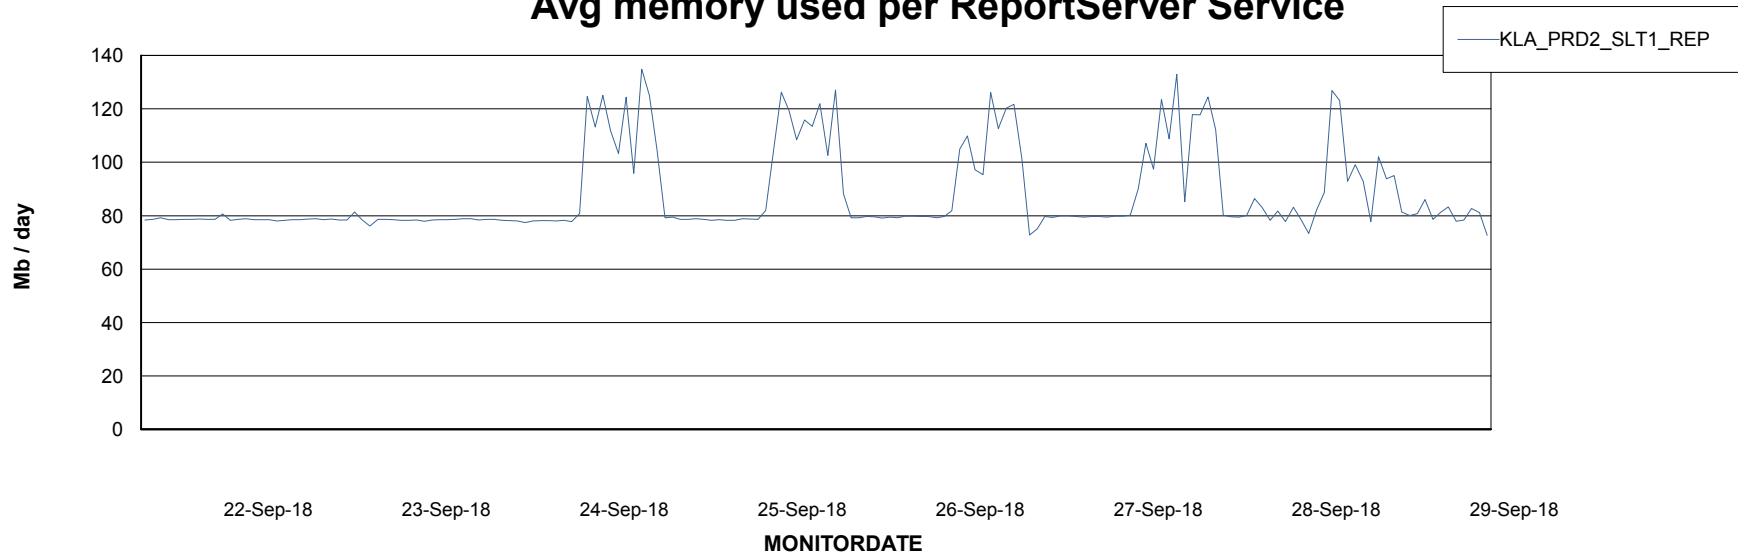

ABSSolute Application ReportServer Services

Avg memory used per ReportServer Service