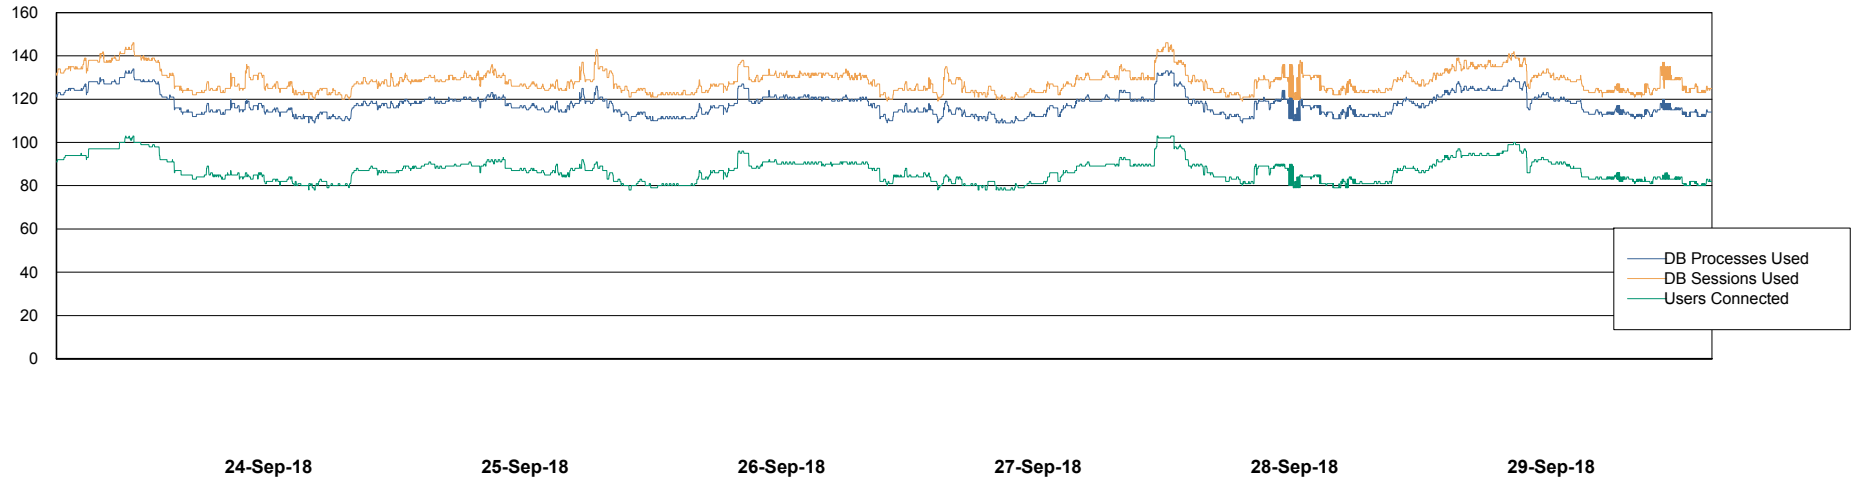

Harddisk Usage FIS_PRD_ORACLE2

	Free disk space on c: (%)	Total disk space on c: (Gb)	Free disk space on l: (%)	Total disk space on l: (Gb)	Free disk space on o: (%)	Total disk space on o: (Gb)
29-Sep-18	70	279	18	279	7	373
28-Sep-18	70	279	18	279	7	373
27-Sep-18	70	279	18	279	7	373
26-Sep-18	70	279	18	279	7	373
25-Sep-18	70	279	18	279	7	373
24-Sep-18	70	279	18	279	11	373
23-Sep-18	70	279	18	279	12	373

Weekly SLA Customer Report

Customer FIS_Production
Database ID 46

Database Performance FISDB_Production

Weekly SLA Customer Report

Customer FIS_Production
Database ID 46

Database Performance FISDB_Standby

Weekly SLA Customer Report