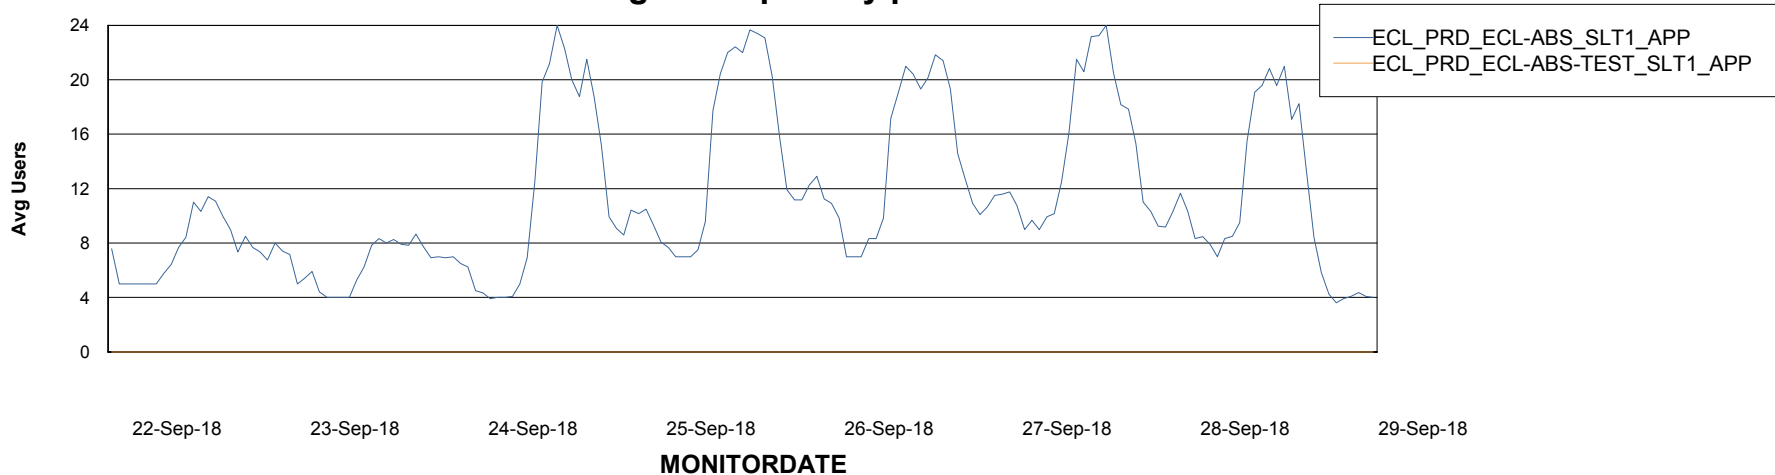

Avg users per day per ABS server