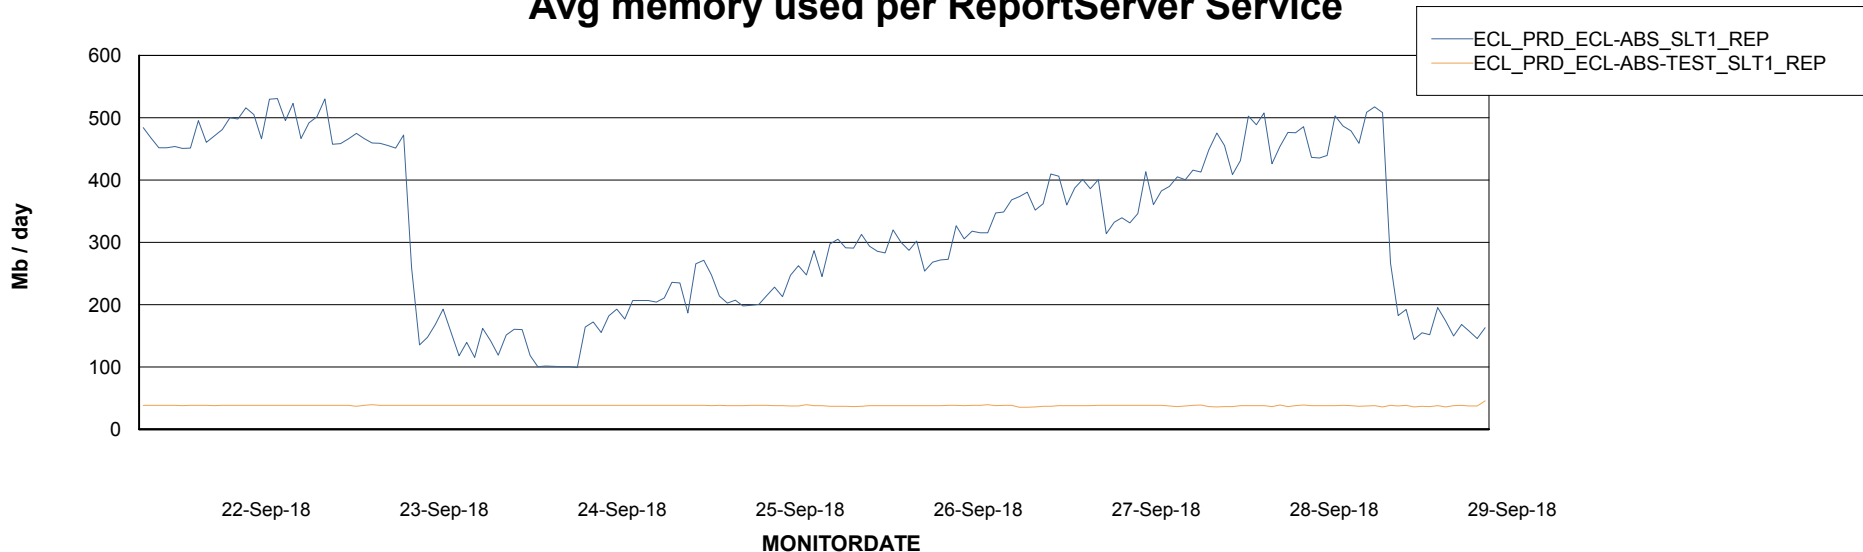

ABSSolute Application ReportServer Services

Avg memory used per ReportServer Service