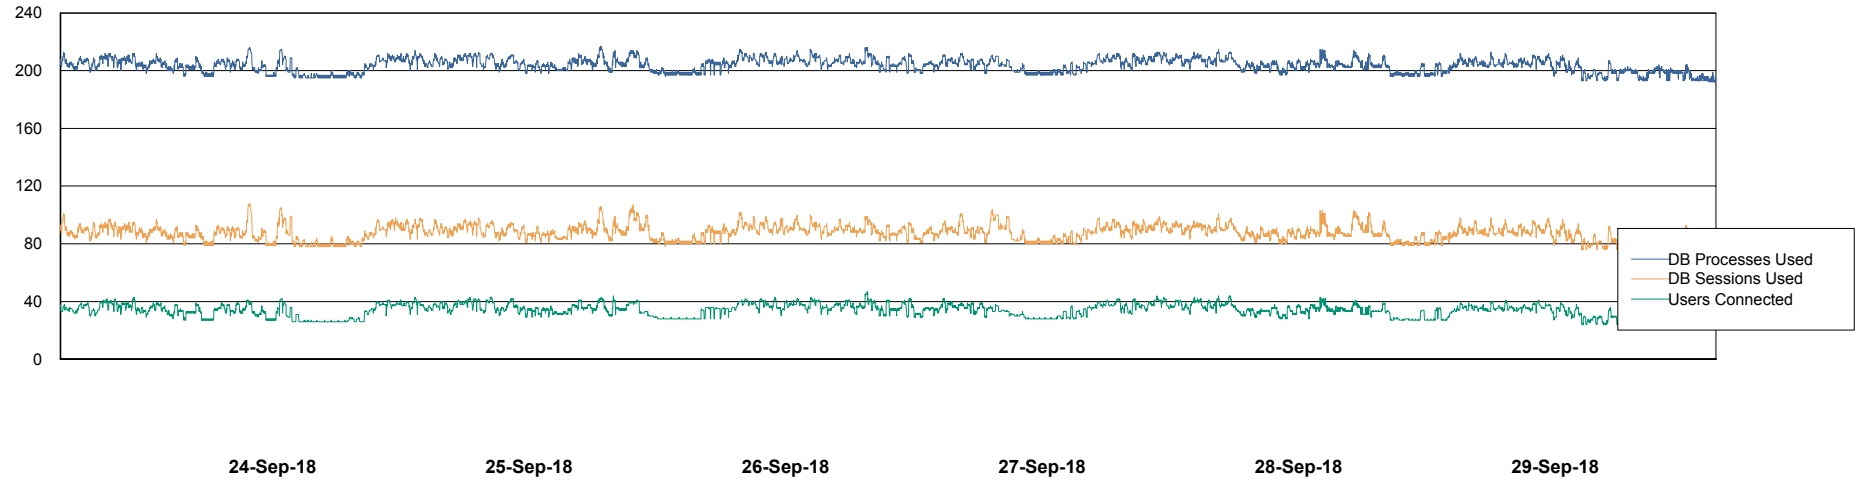

Database Performance ECLDB_Production