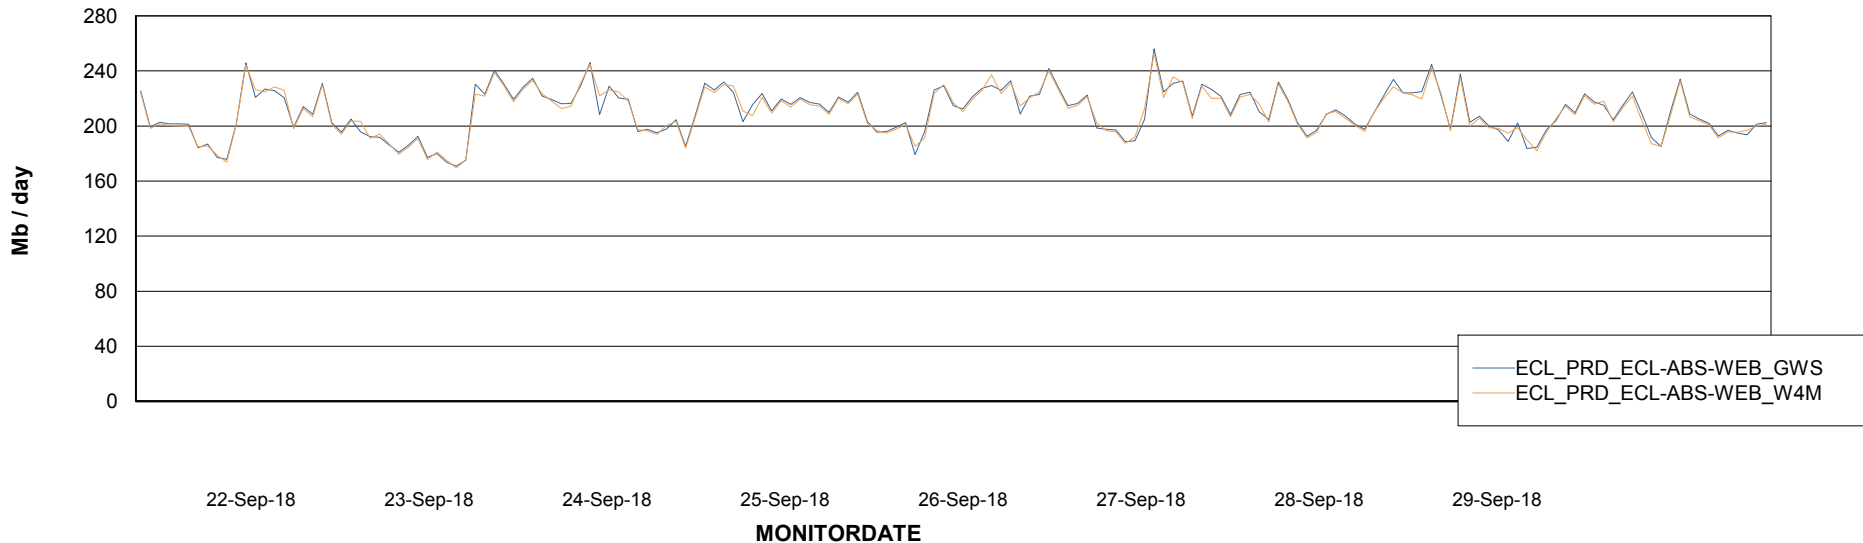

ABSSolute Web Component Services

Avg memory used per ABS Web component