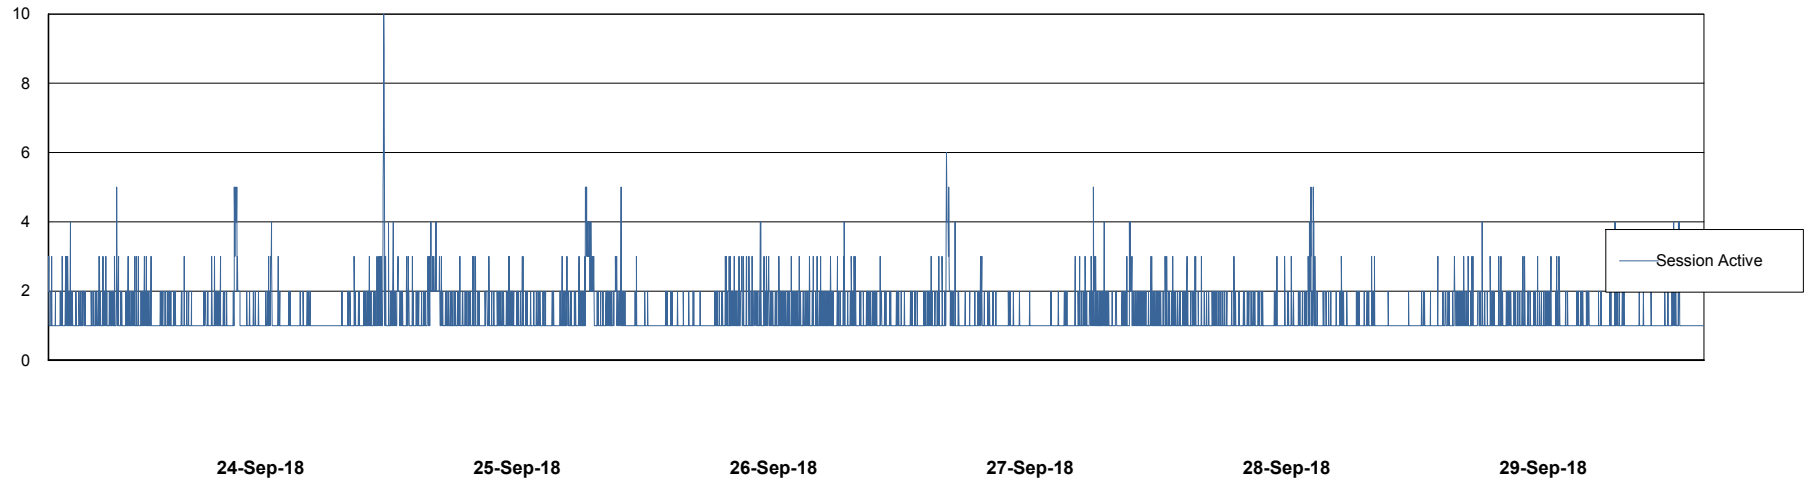

Database Performance ECLDB_Production