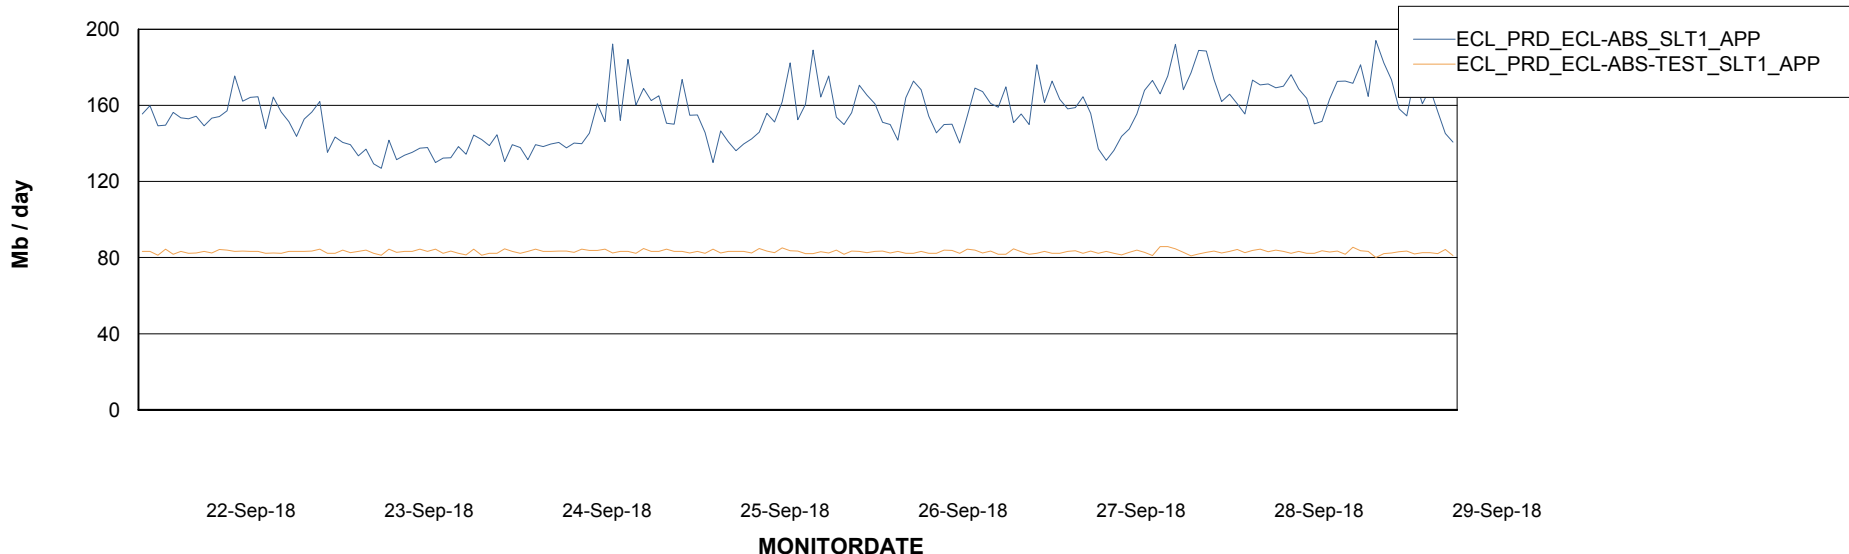

ABSSolute Application Server Services

Avg memory used per ABS Server Service