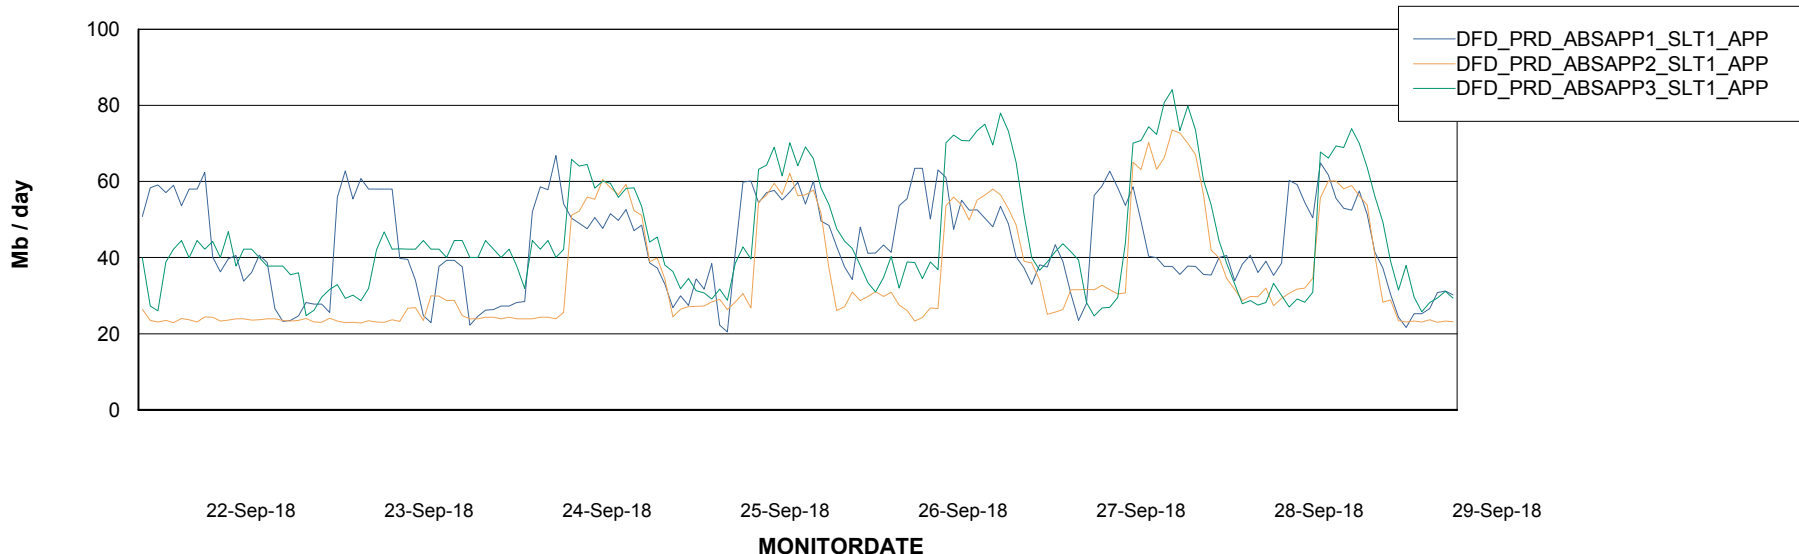

Standby Database Health DFD Production

Recovery lag for last 7 days

Weekly SLA Customer Report

Customer DFD Production
Database ID 39

ABSSolute Application Server Services

Avg memory used per ABS Server Service