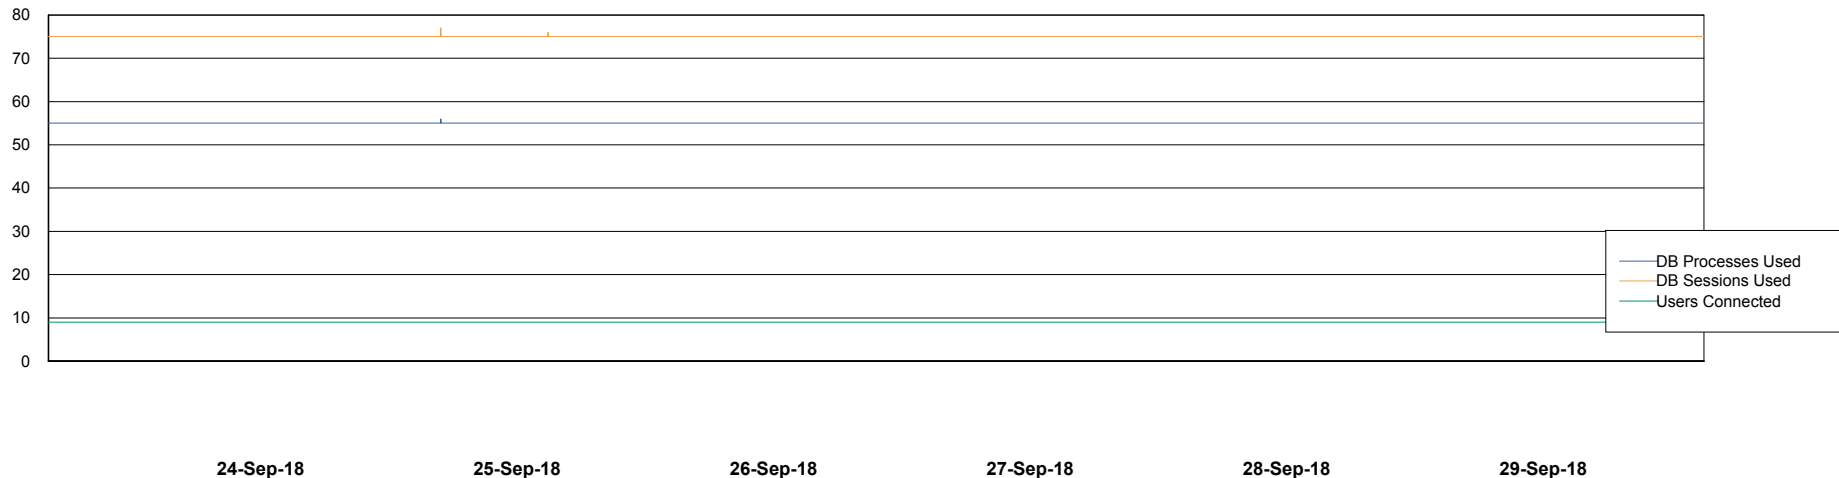

Weekly SLA Customer Report

Customer DFD Production
Database ID 39

Database Performance DFDDB_Production

Weekly SLA Customer Report

Customer DFD Production
Database ID 39

Database Performance DFDDB_Standby

Weekly SLA Customer Report