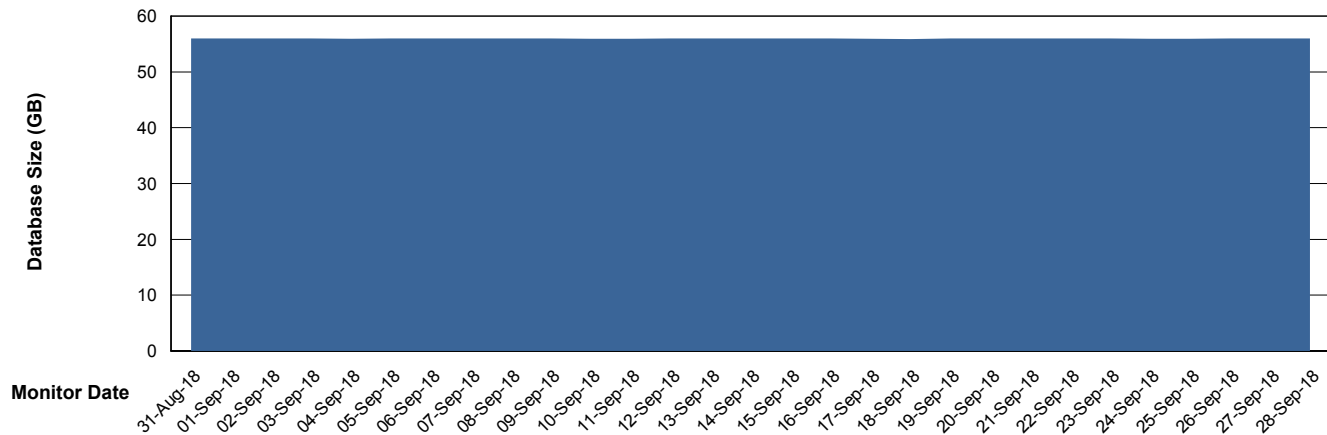

DATABASE SIZE DFDDDBI_Production

Database growth over last month