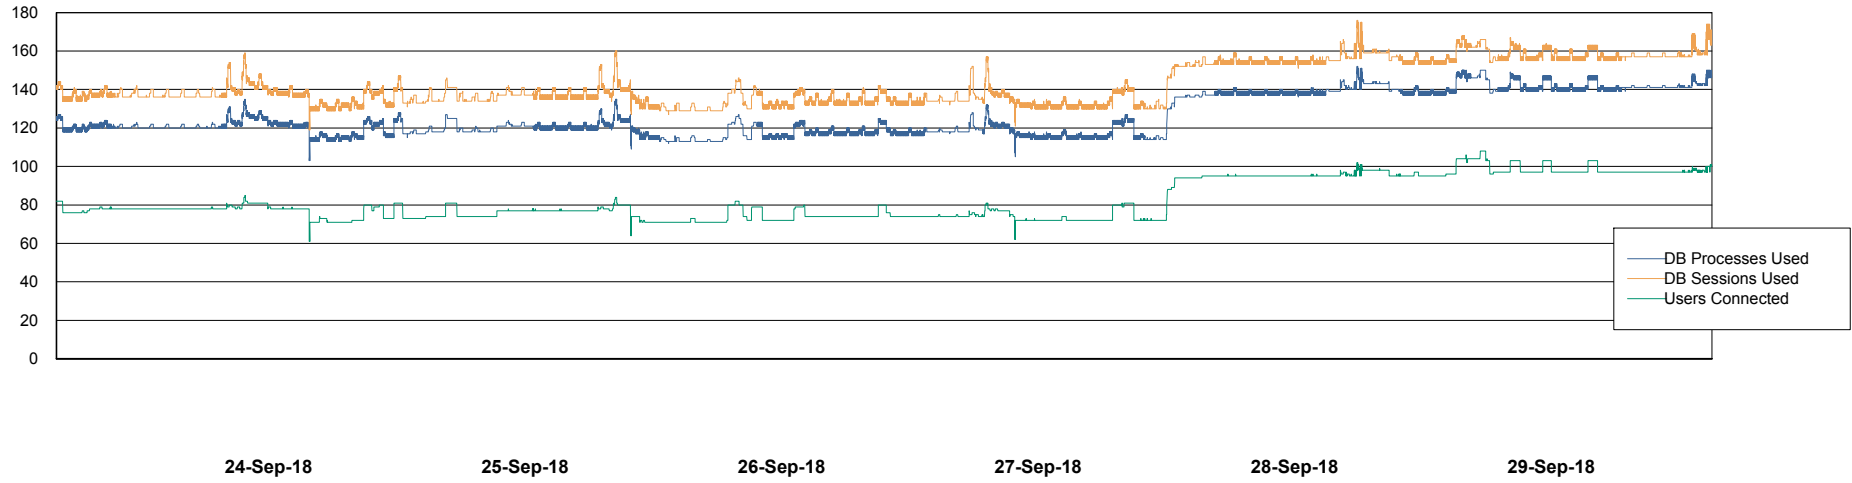

Database Performance DFDDB_Production