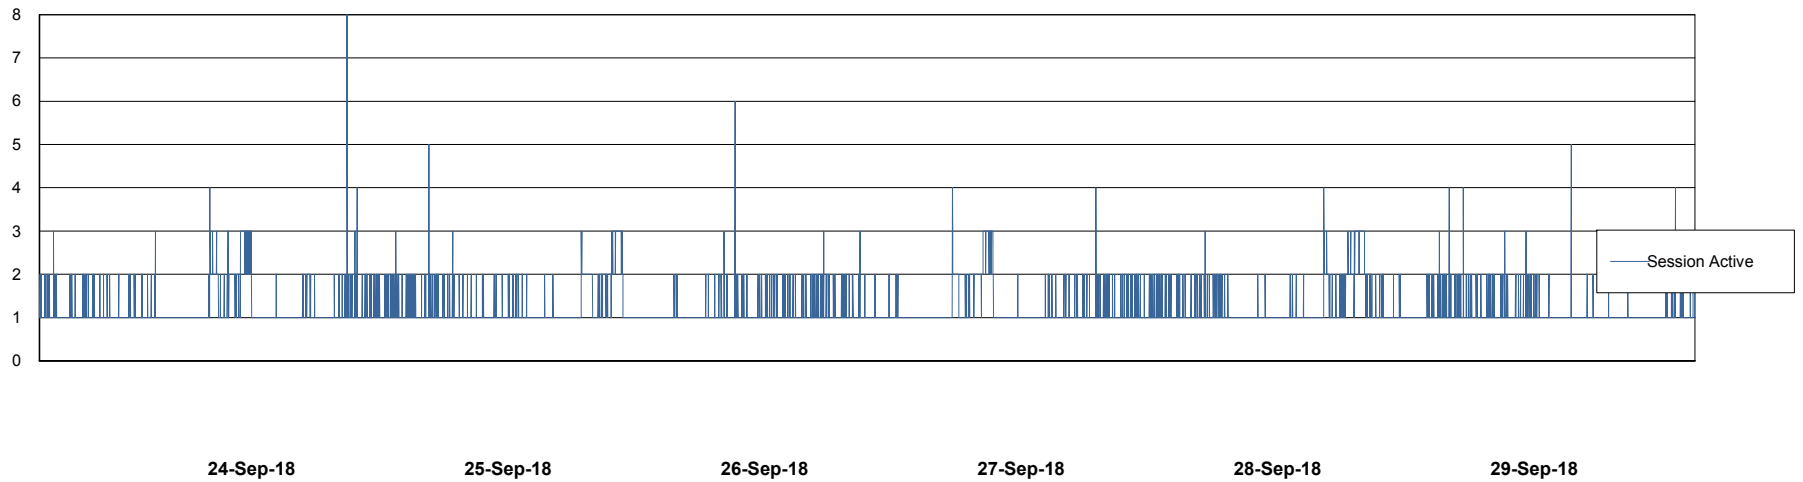

Database Performance DFDDB_Production