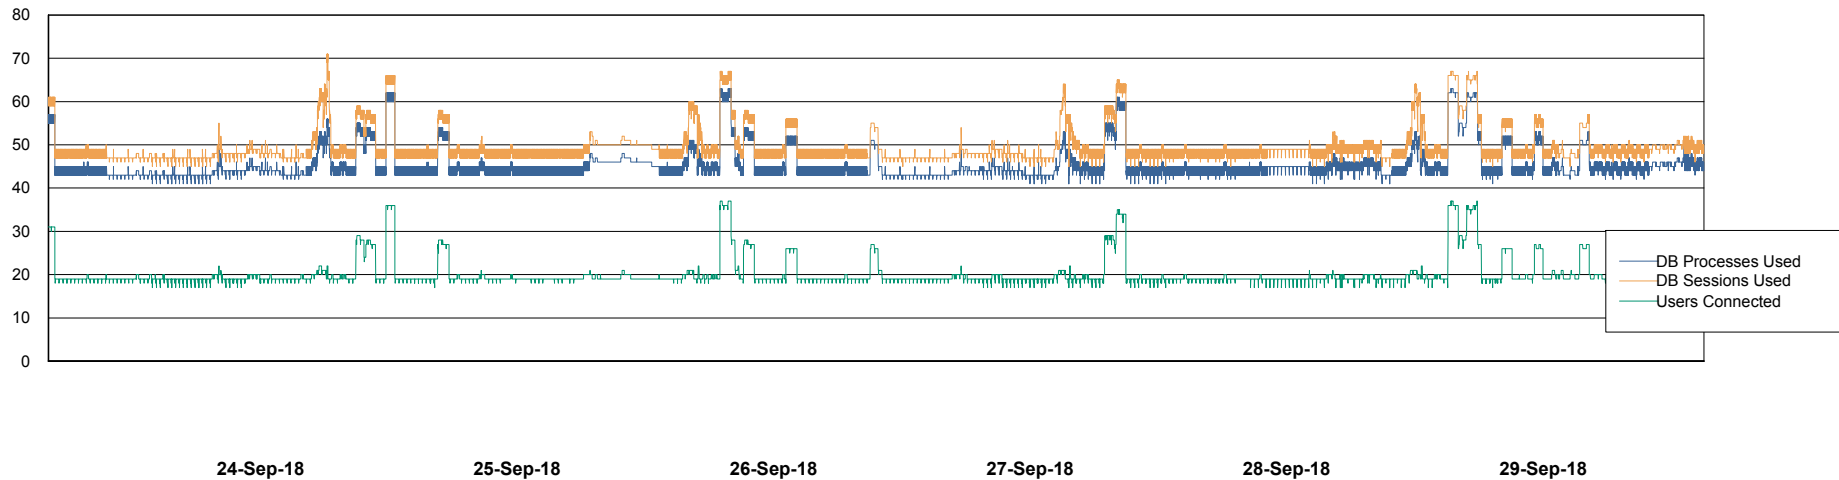

Database Performance DFDDDBBI_Production