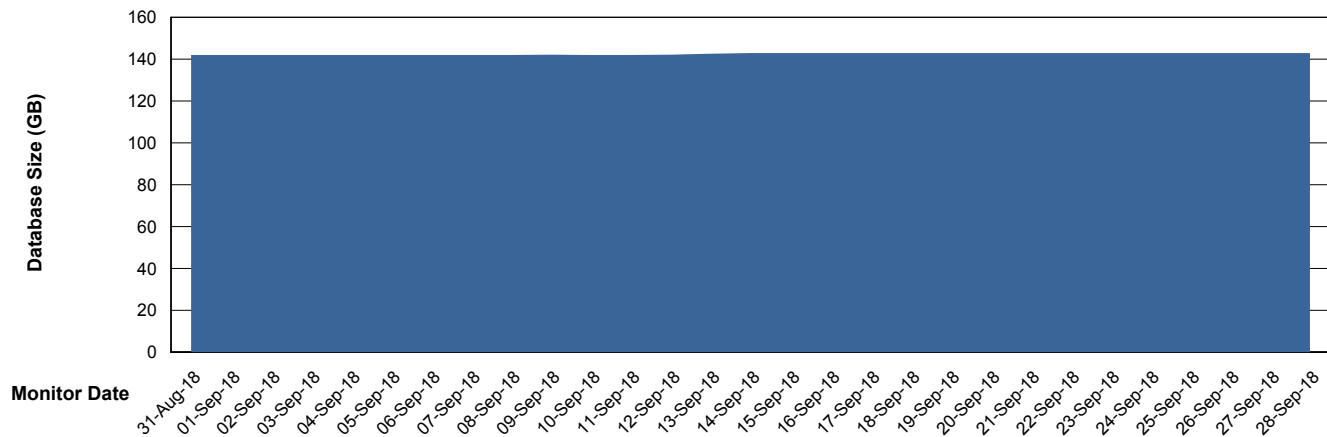

Customer DFD Production
Database ID 39

Database Performance DFDDDBBI_Production

Weekly SLA Customer Report

Customer DFD Production
Database ID 39

DATABASE SIZE DFDDDB_Production

Database growth over last month