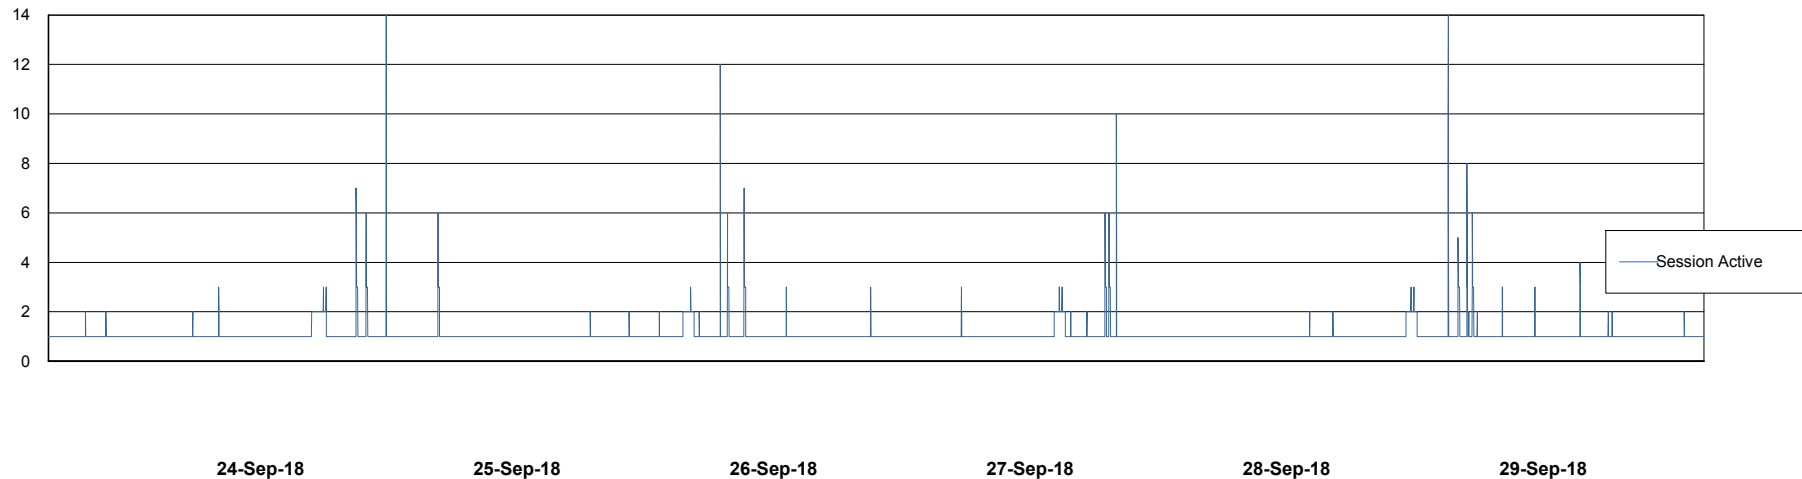

Database Performance DFDDDBBI_Production