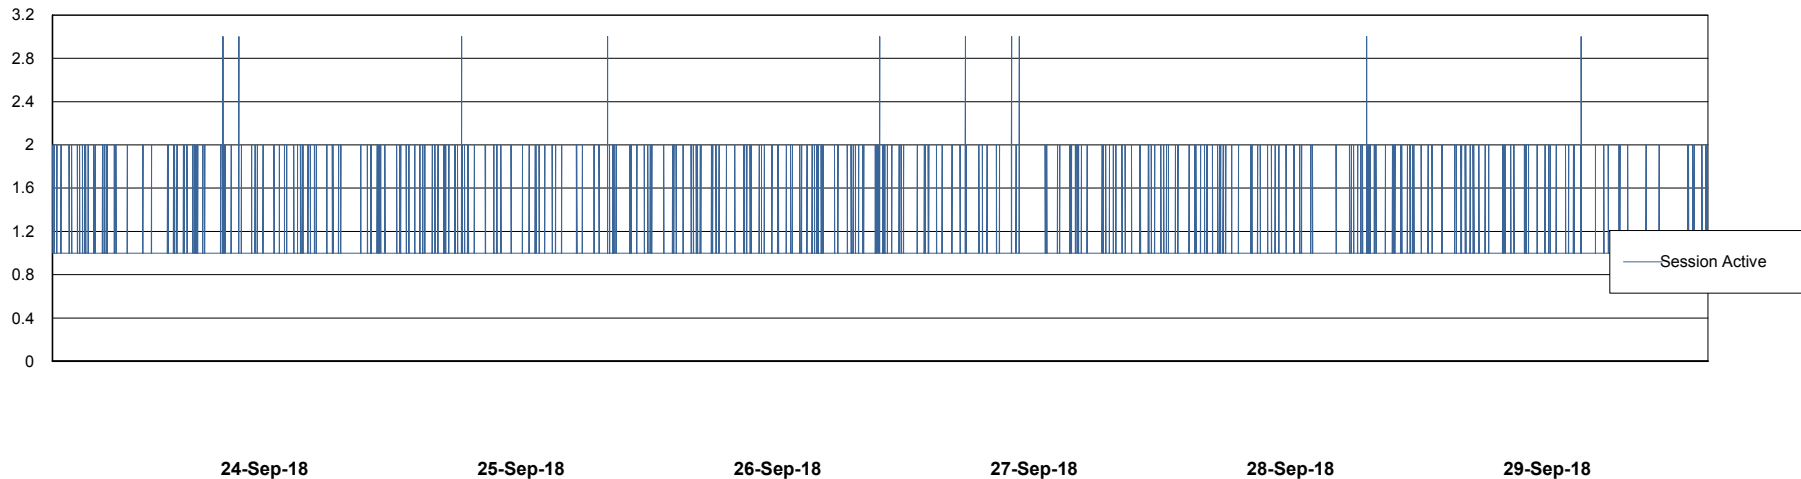

Weekly SLA Customer Report

Customer DFD Production
Database ID 39

Database Performance DFDDB_Production

Weekly SLA Customer Report

Customer DFD Production
Database ID 39

Database Performance DFDDB_Standby

Weekly SLA Customer Report