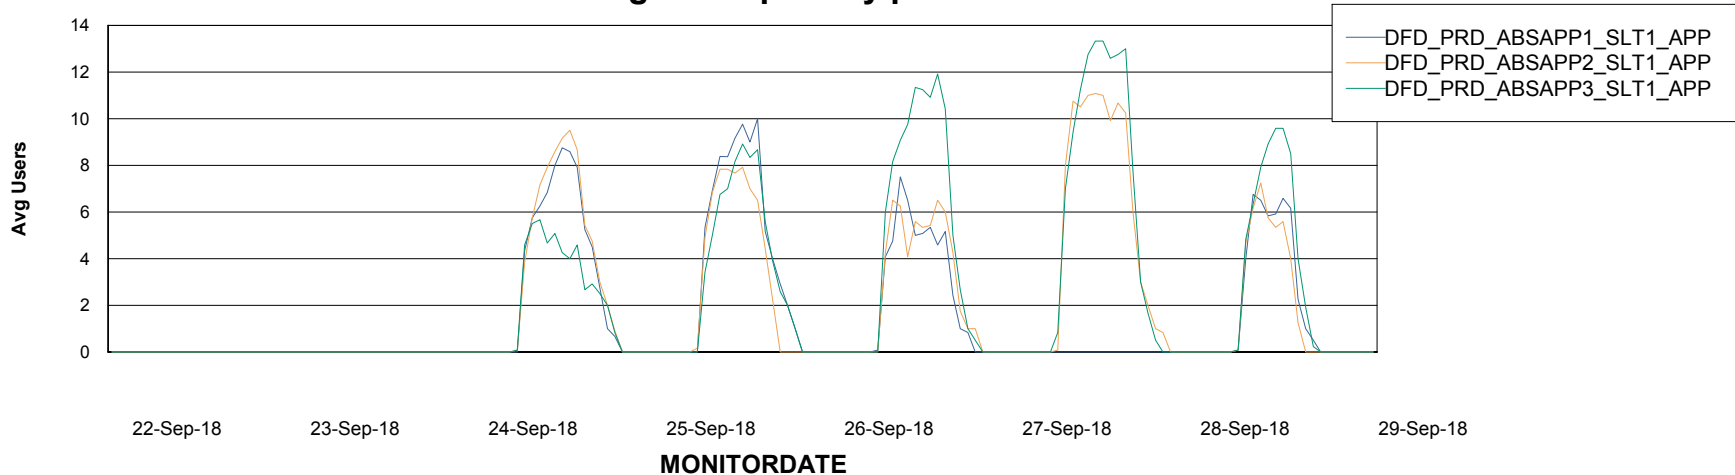

Avg users per day per ABS server