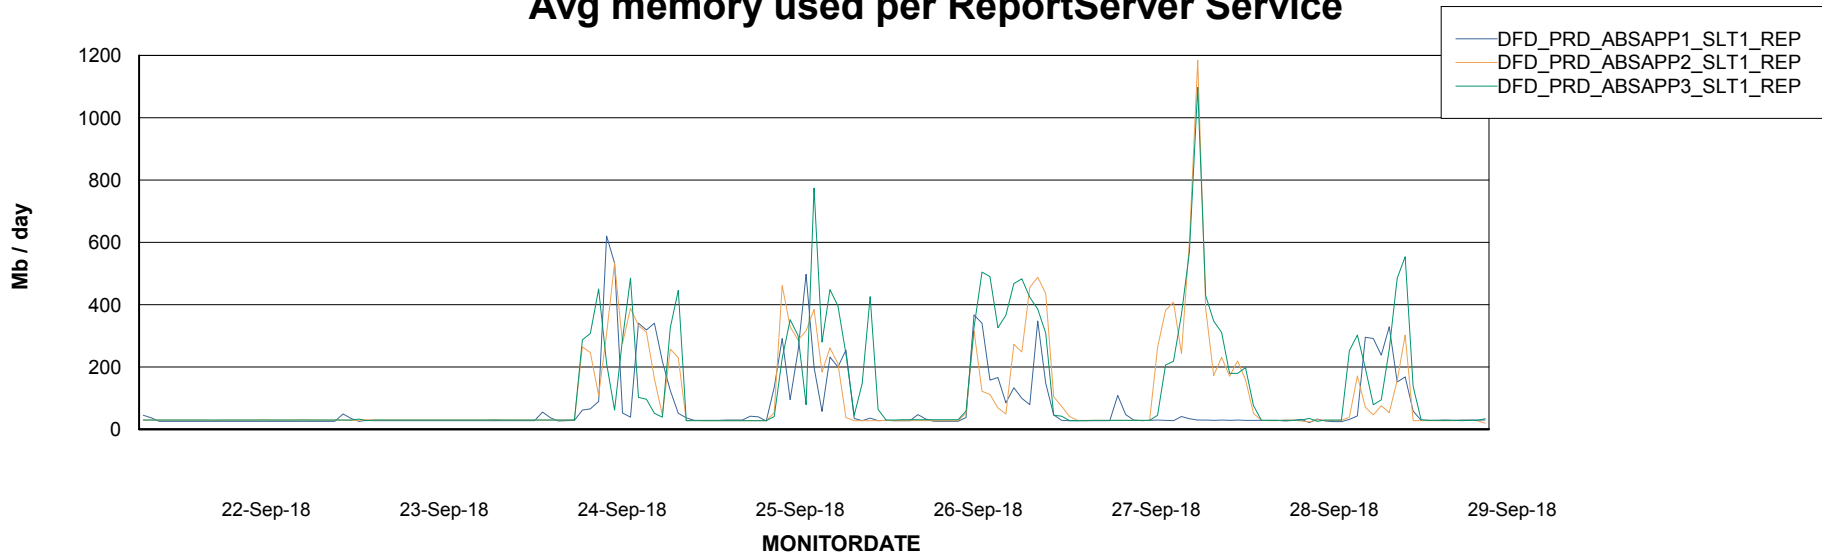

Avg users per day per ABS server

Weekly SLA Customer Report

Customer DFD Production
Database ID 39

ABSSolute Application ReportServer Services

Avg memory used per ReportServer Service

Disaster per ABS component