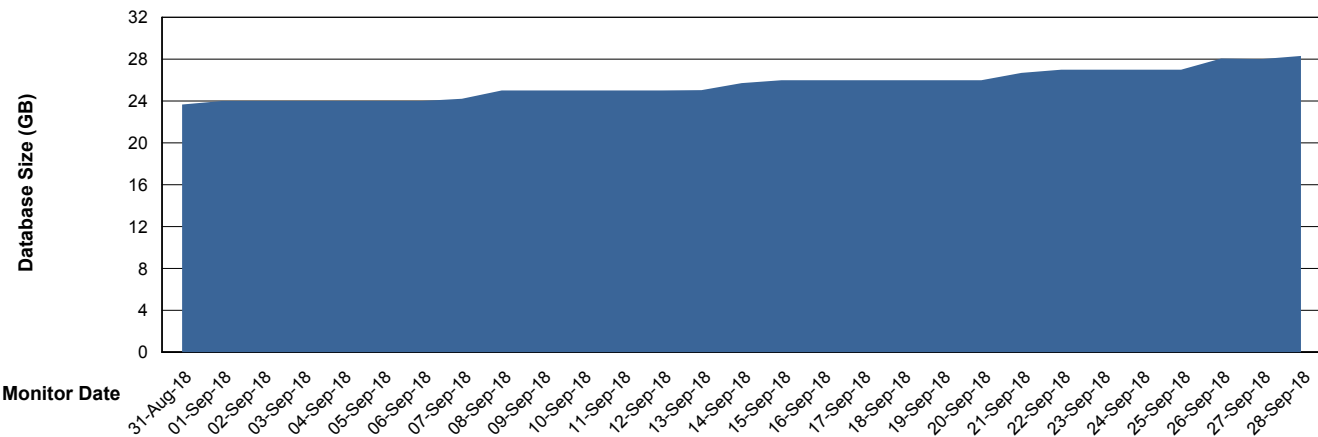

DATABASE SIZE CUS_ProdDB_Primary

Database growth over last month