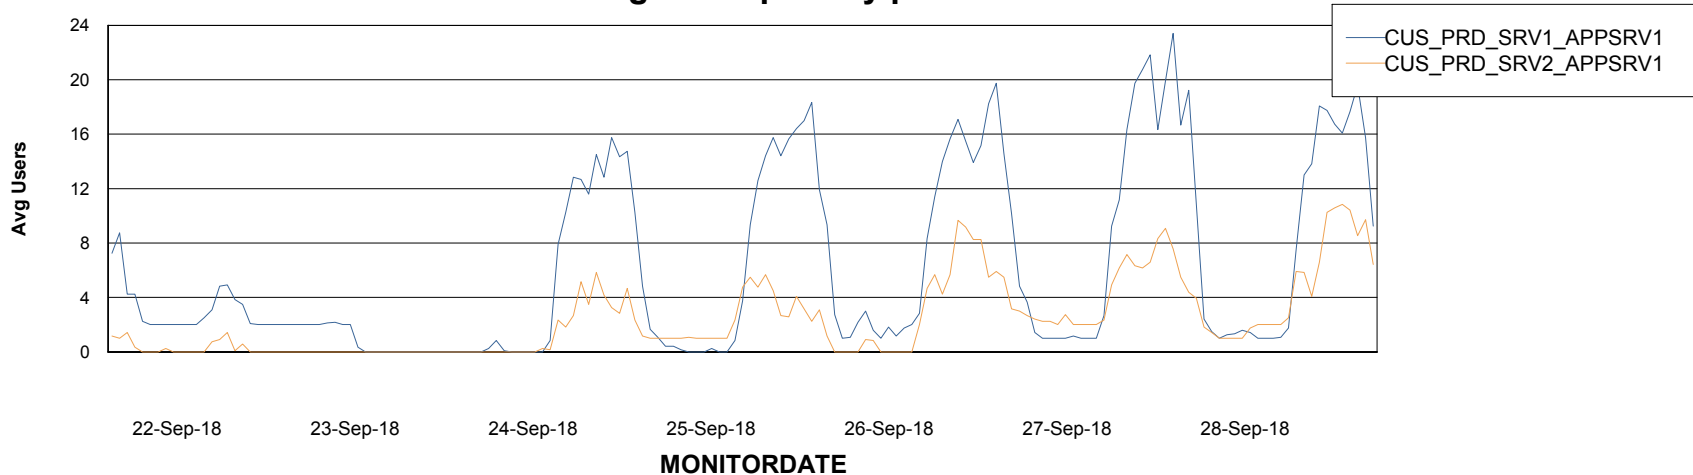

Weekly SLA Customer Report

Customer CUS Production
Database ID 84

ABSSolute Application Server Services

Avg memory used per ABS Server Service

Avg users per day per ABS server

Weekly SLA Customer Report

Customer CUS Production
Database ID 84