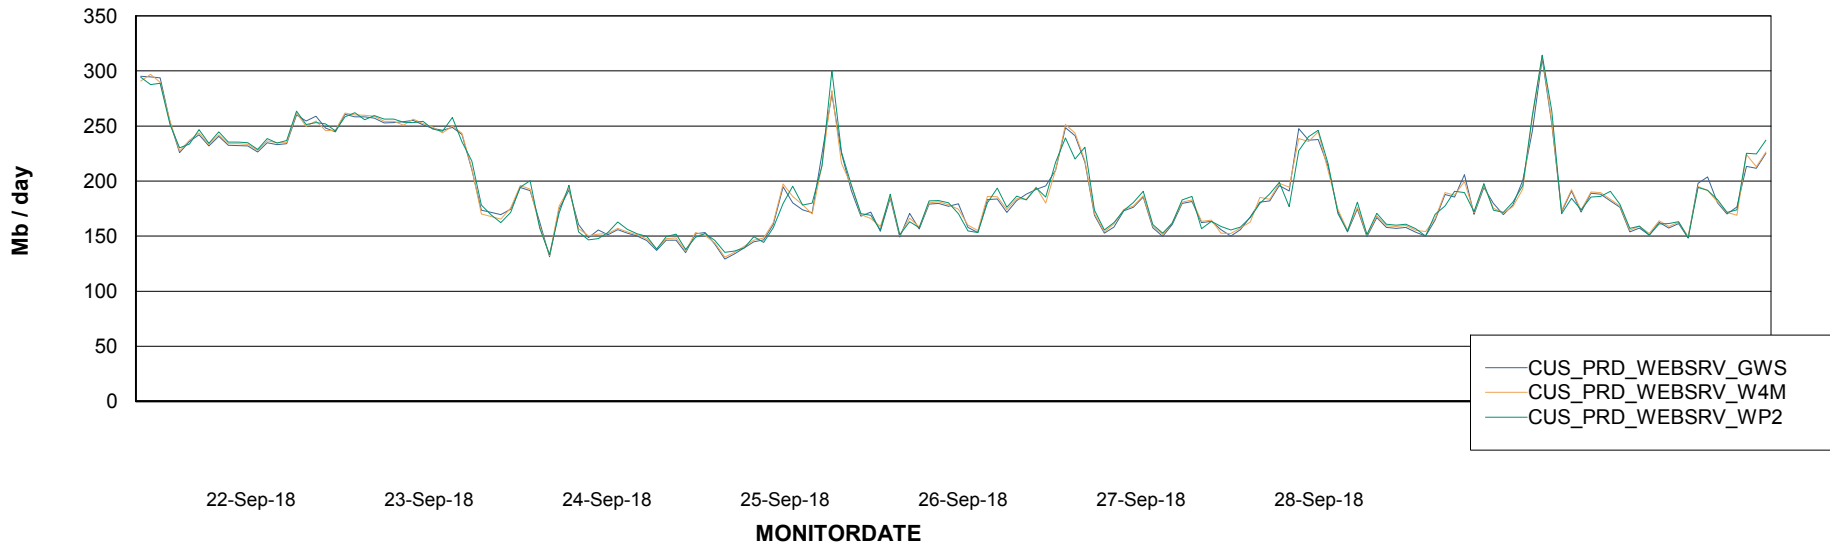

ABSSolute Web Component Services

Avg memory used per ReportServer Service

Weekly SLA Customer Report

Customer CUS Production
Database ID 84

ABSSolute Web Component Services

Avg memory used per ABS Web component