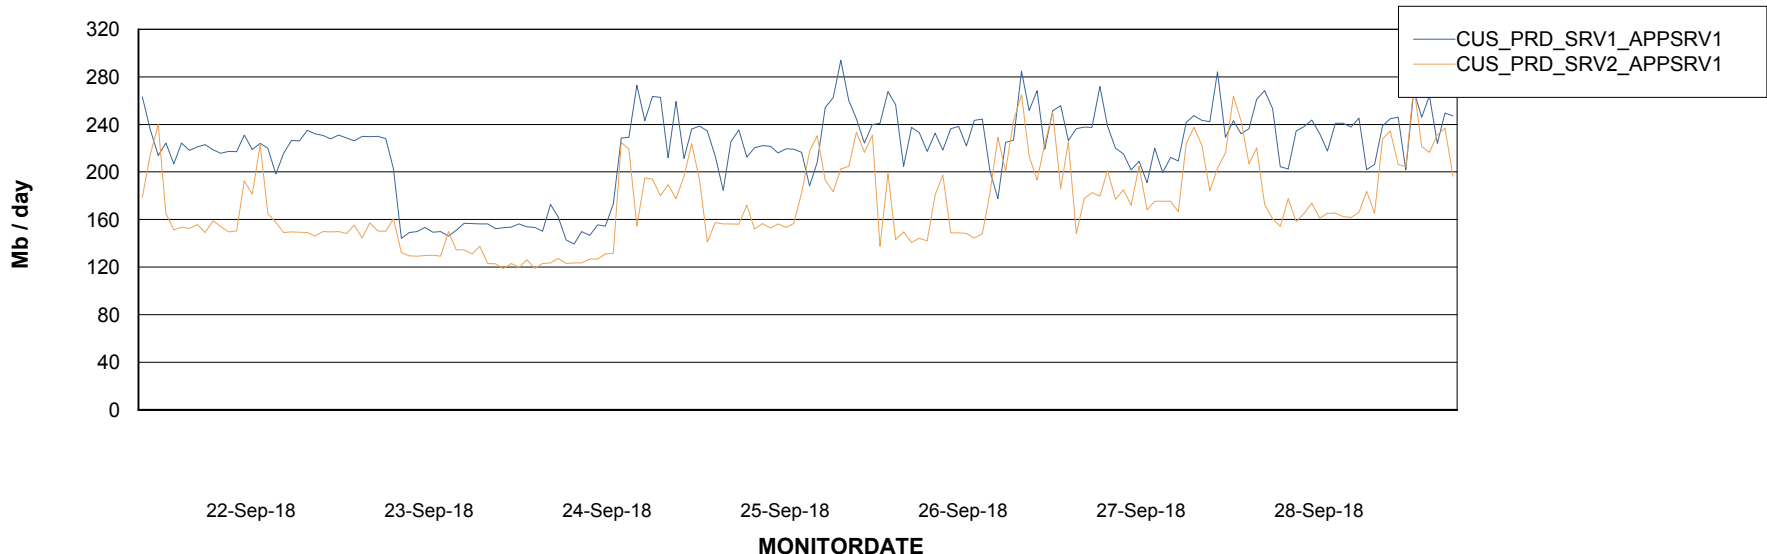

ABSSolute Application Server Services

Avg memory used per ABS Server Service