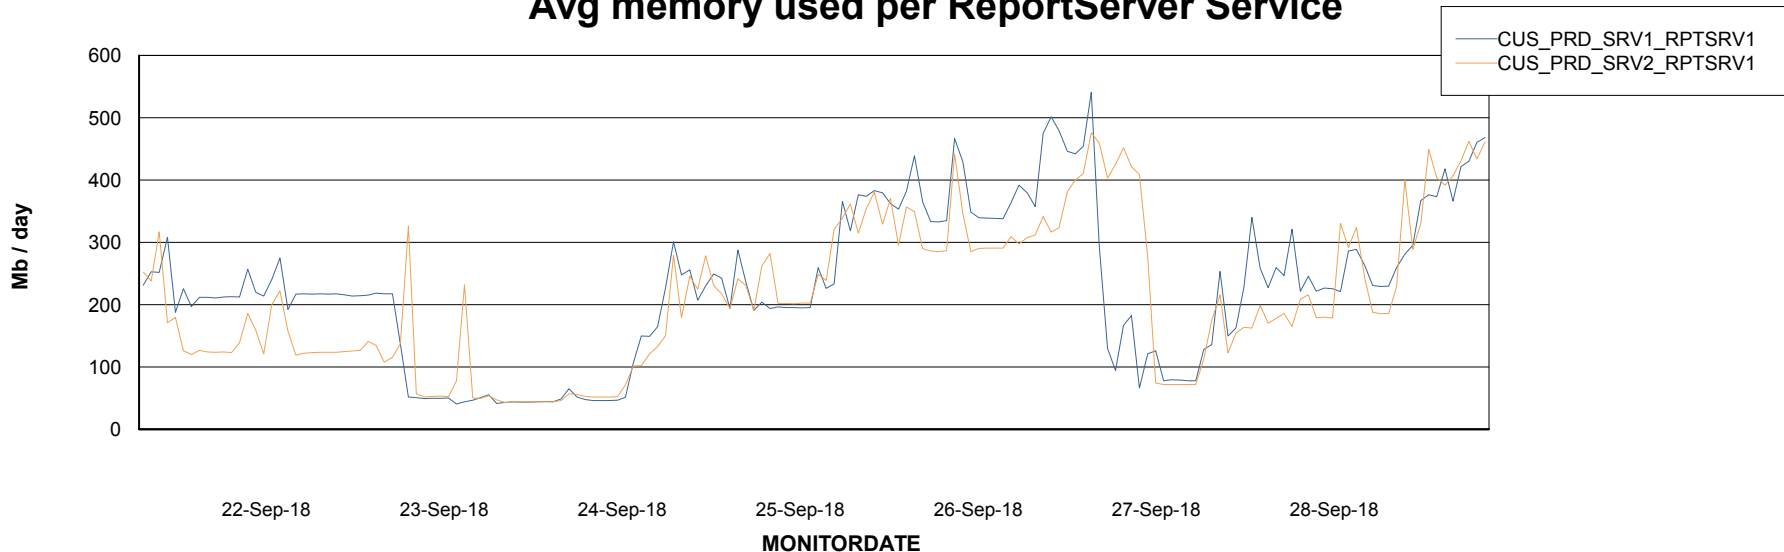

ABSSolute Web Component Services

Avg memory used per ReportServer Service