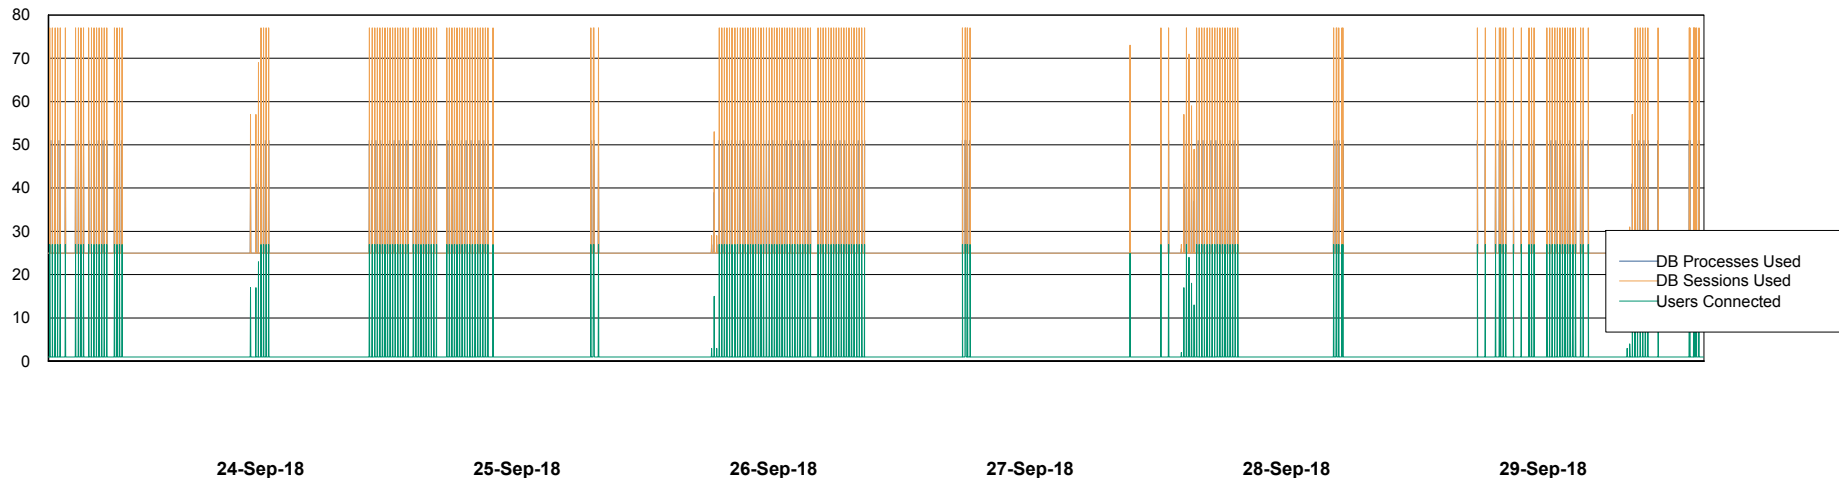

Database Performance CLODB_Standby