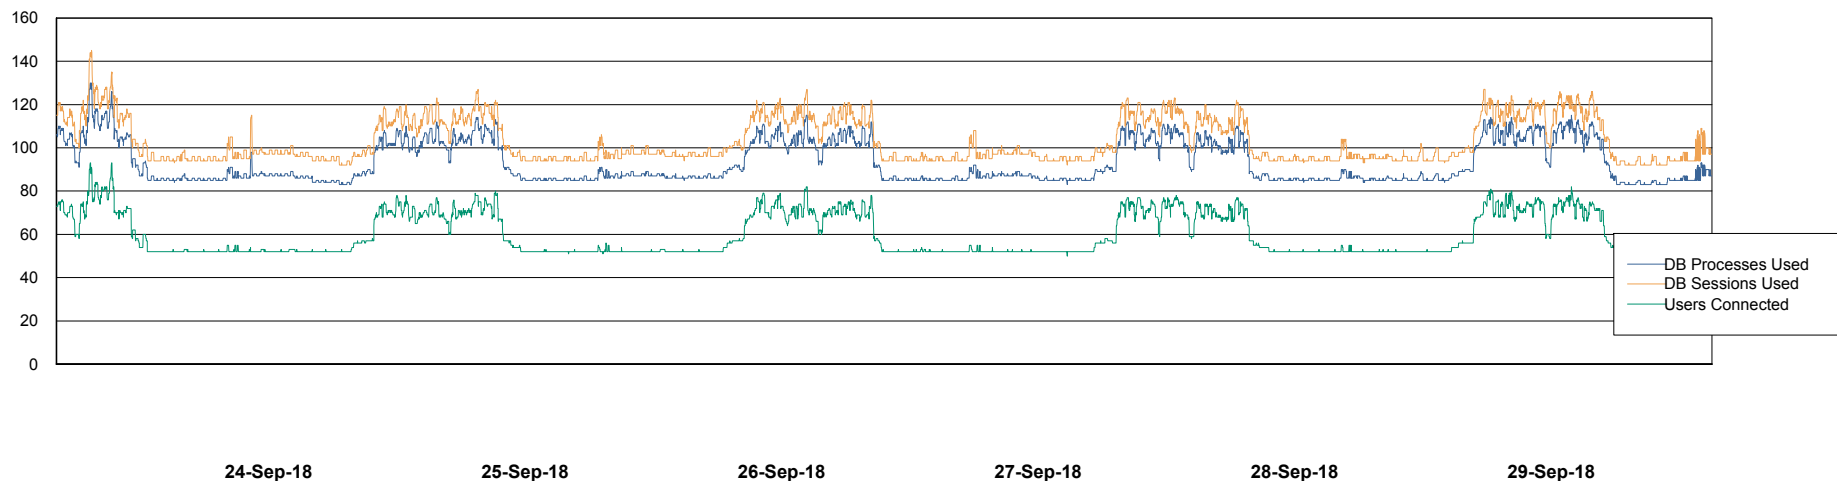

Weekly SLA Customer Report

Customer CLO Production
Database ID 38

Database Performance CLODB_FUT_Test

Weekly SLA Customer Report

Customer CLO Production
Database ID 38

Database Performance CLODB_Production