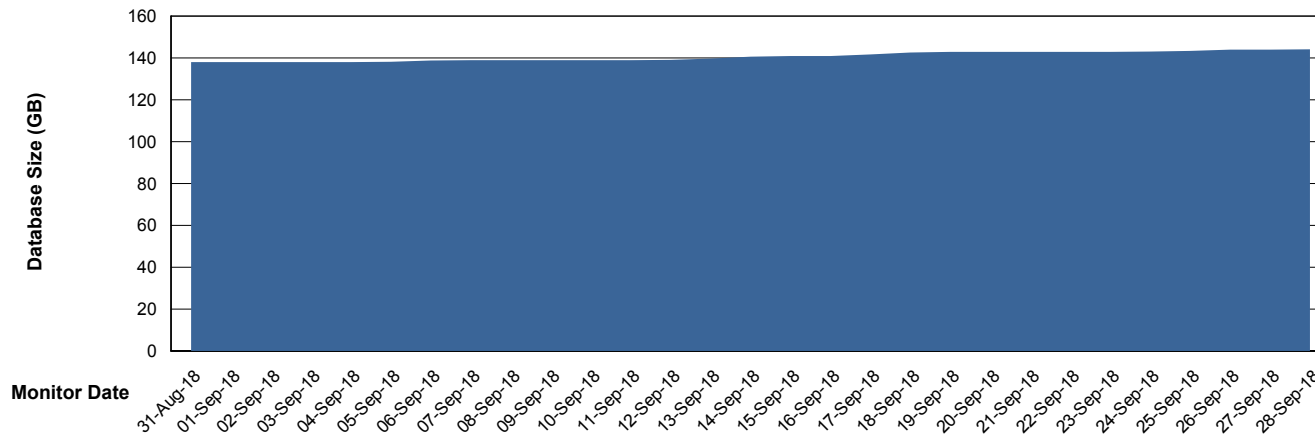

DATABASE SIZE CLODB_Production

Database growth over last month