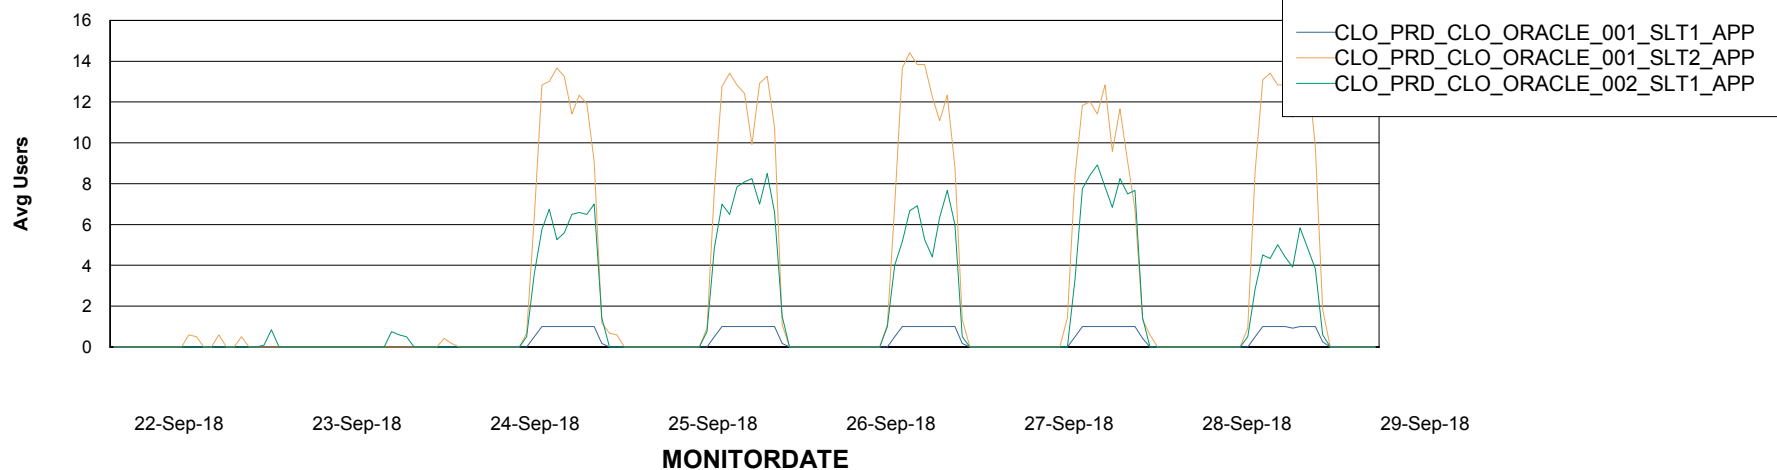

Avg users per day per ABS server