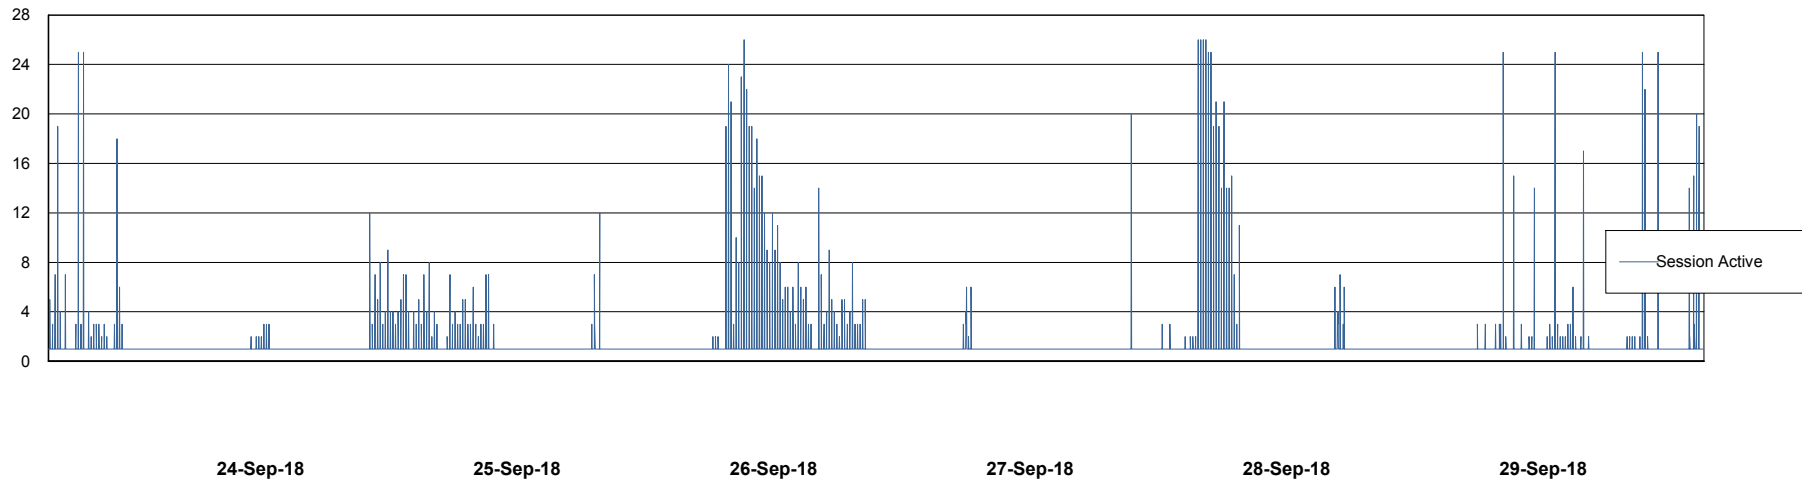

Database Performance CLODB_Standby