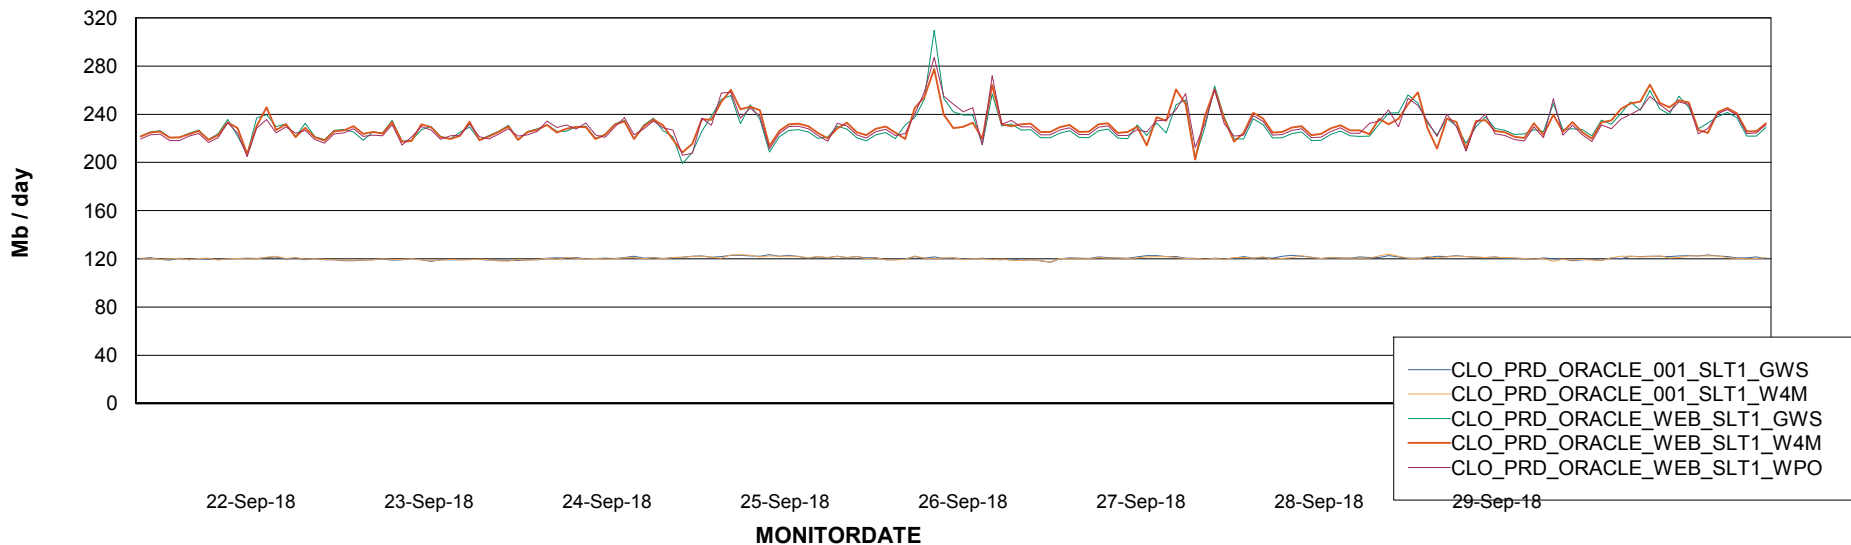

ABSSolute Web Component Services

Avg memory used per ABS Web component