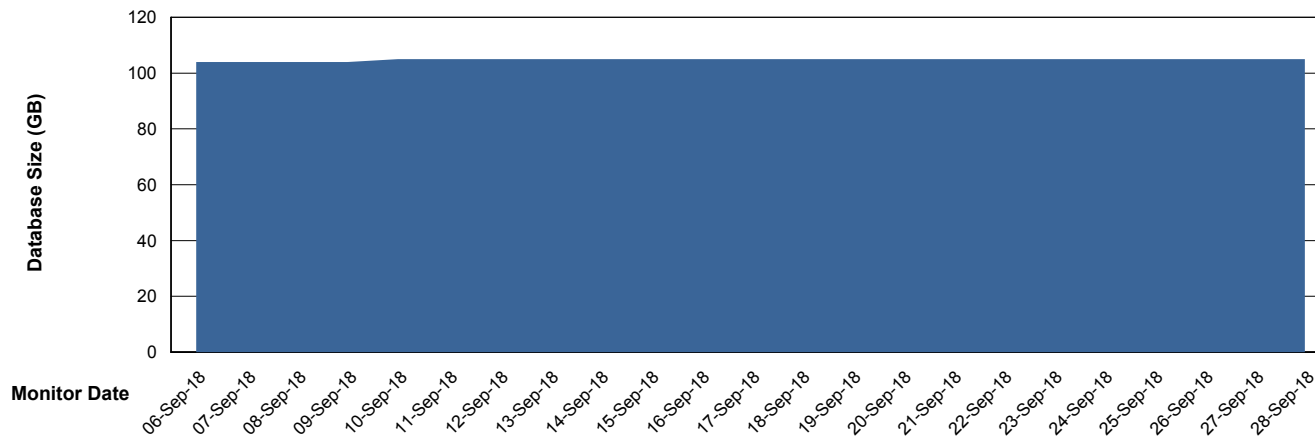

DATABASE SIZE CLODB_FUT_Test

Database growth over last month