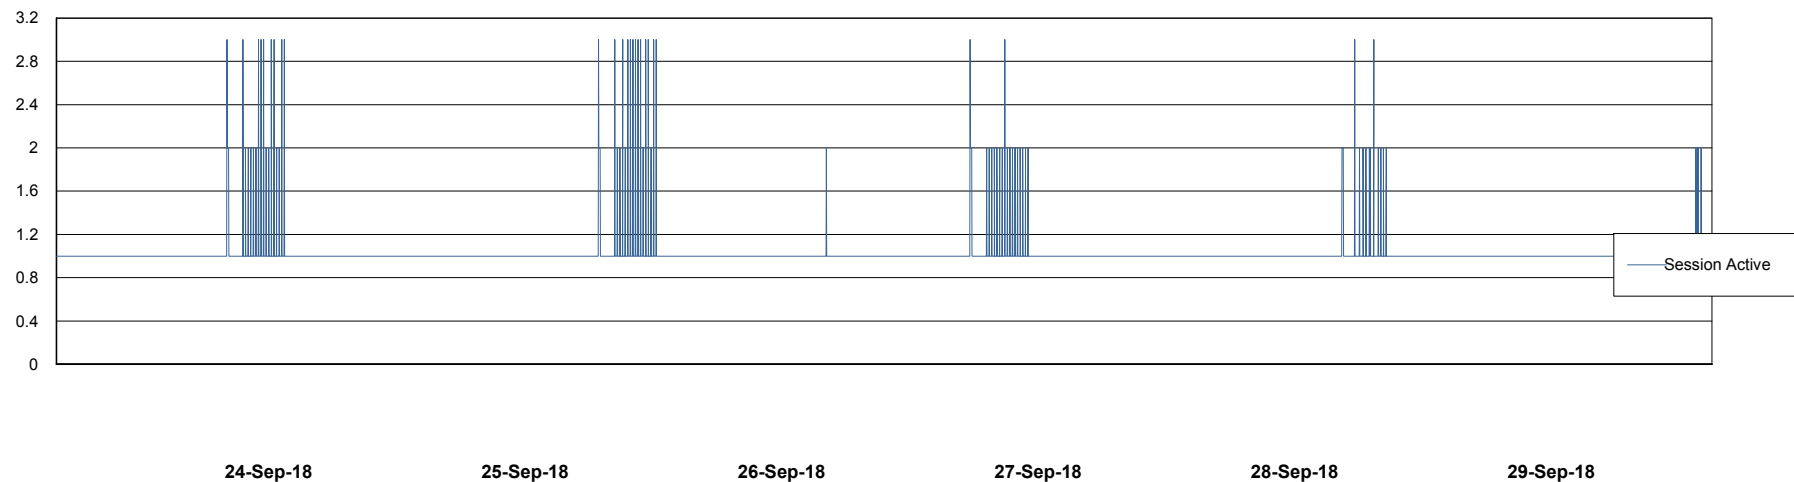

Database Performance CLODB_FUT_Test