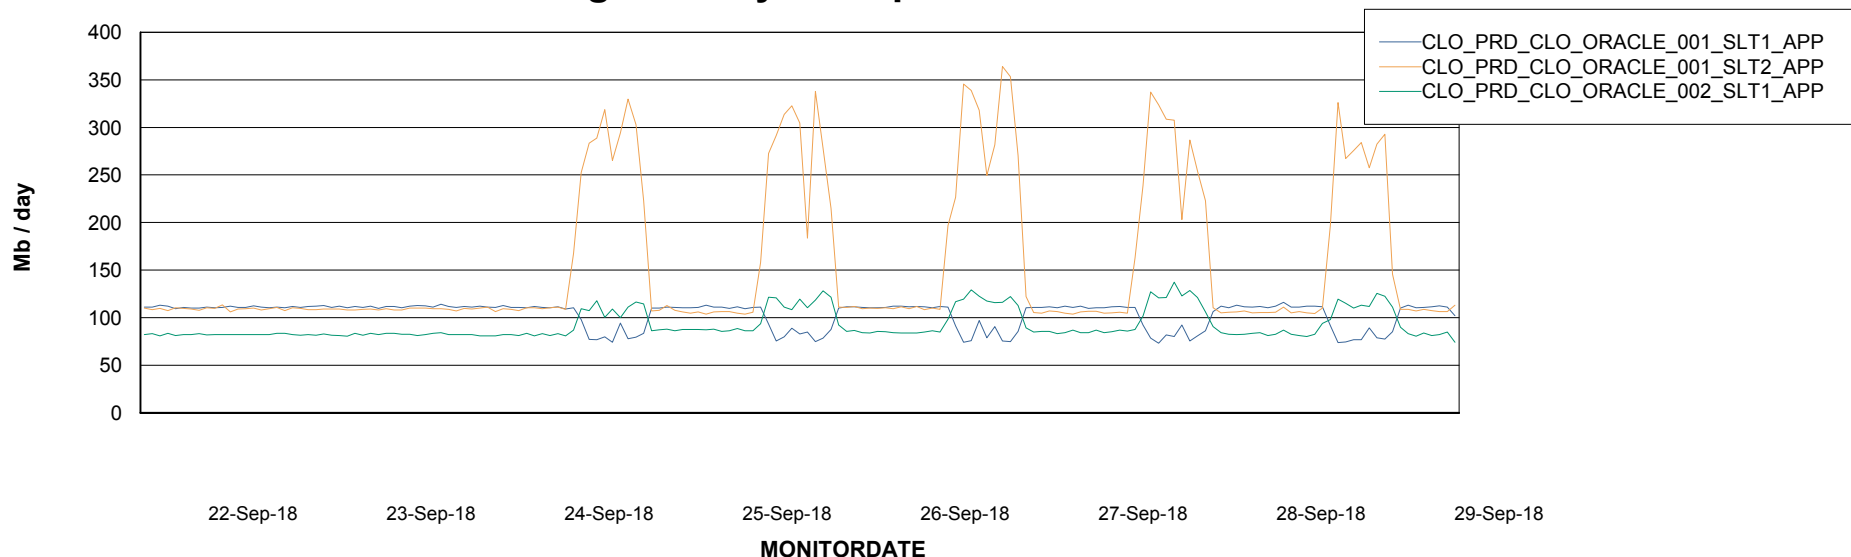

ABSolute Application Server Services

Avg memory used per ABS Server Service