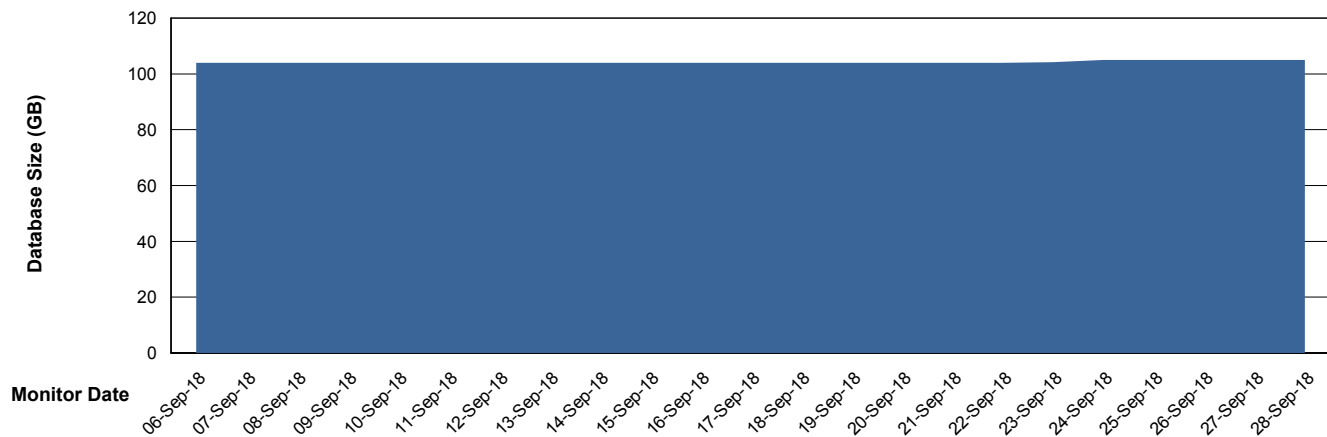

Customer CLO Production
 Database ID 38

DATABASE SIZE CLODB_FUT_BI

Database growth over last month

DATABASE SIZE CLODB_FUT_Production

Database growth over last month

Weekly SLA Customer Report

Customer CLO Production
 Database ID 38