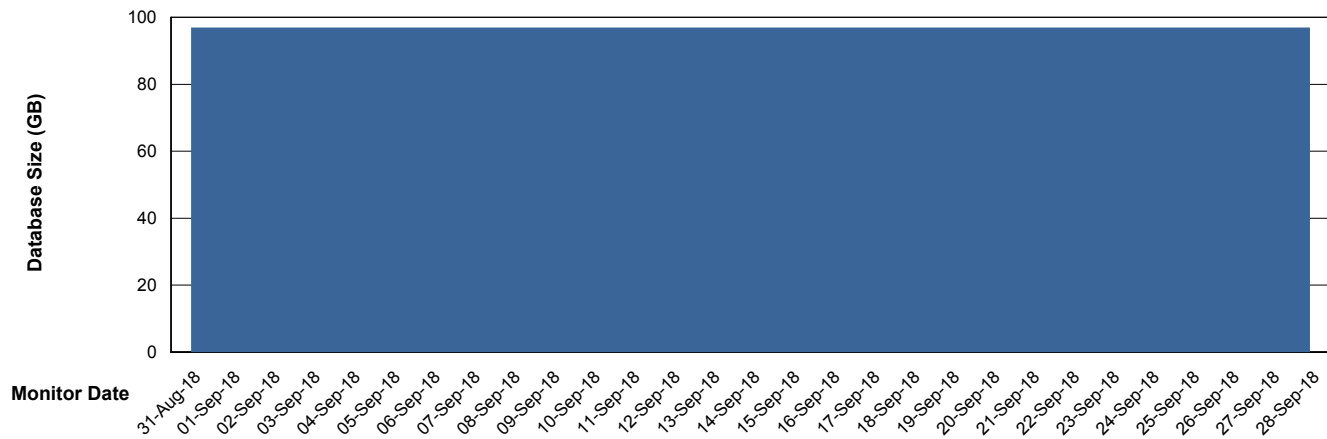

DATABASE SIZE CLODB_Test

Database growth over last month