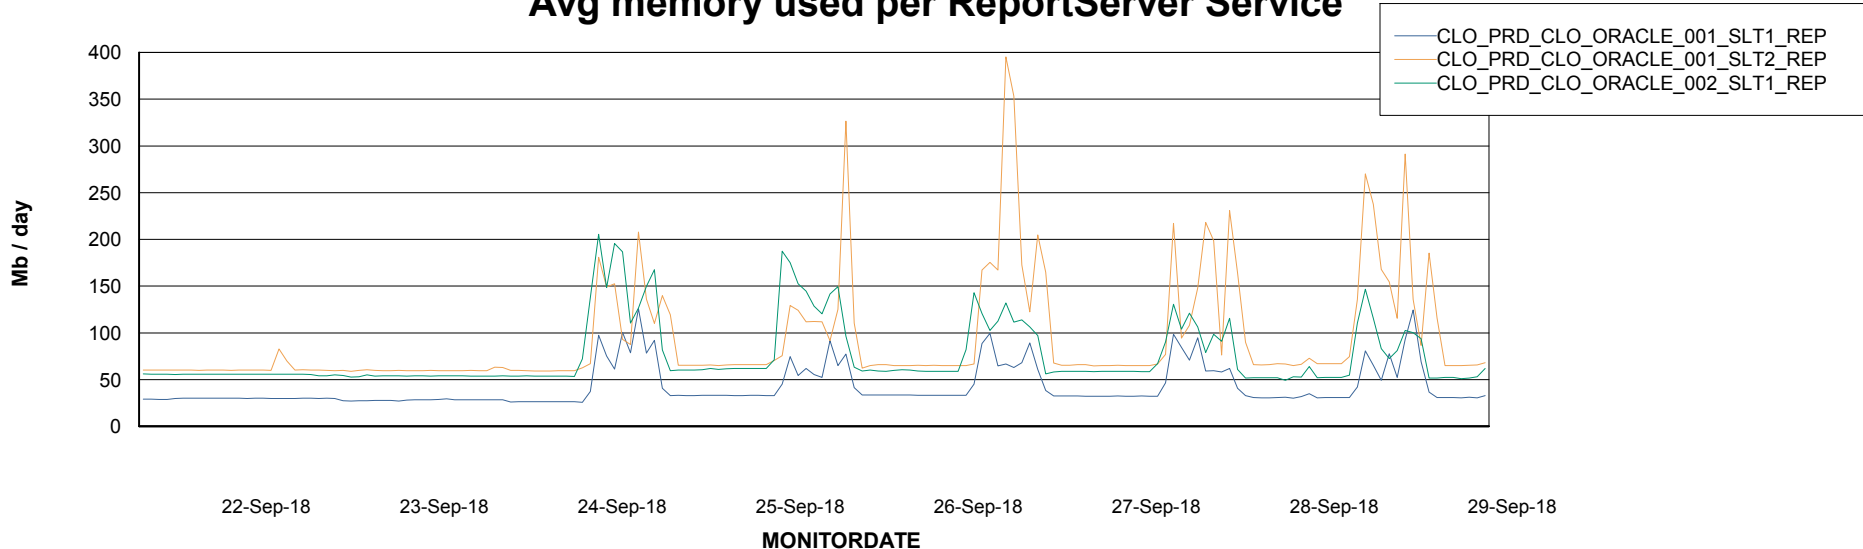

Avg memory used per ABS Server Service

Avg users per day per ABS server

Weekly SLA Customer Report

Customer CLO Production
Database ID 38

ABSSolute Application ReportServer Services

Avg memory used per ReportServer Service