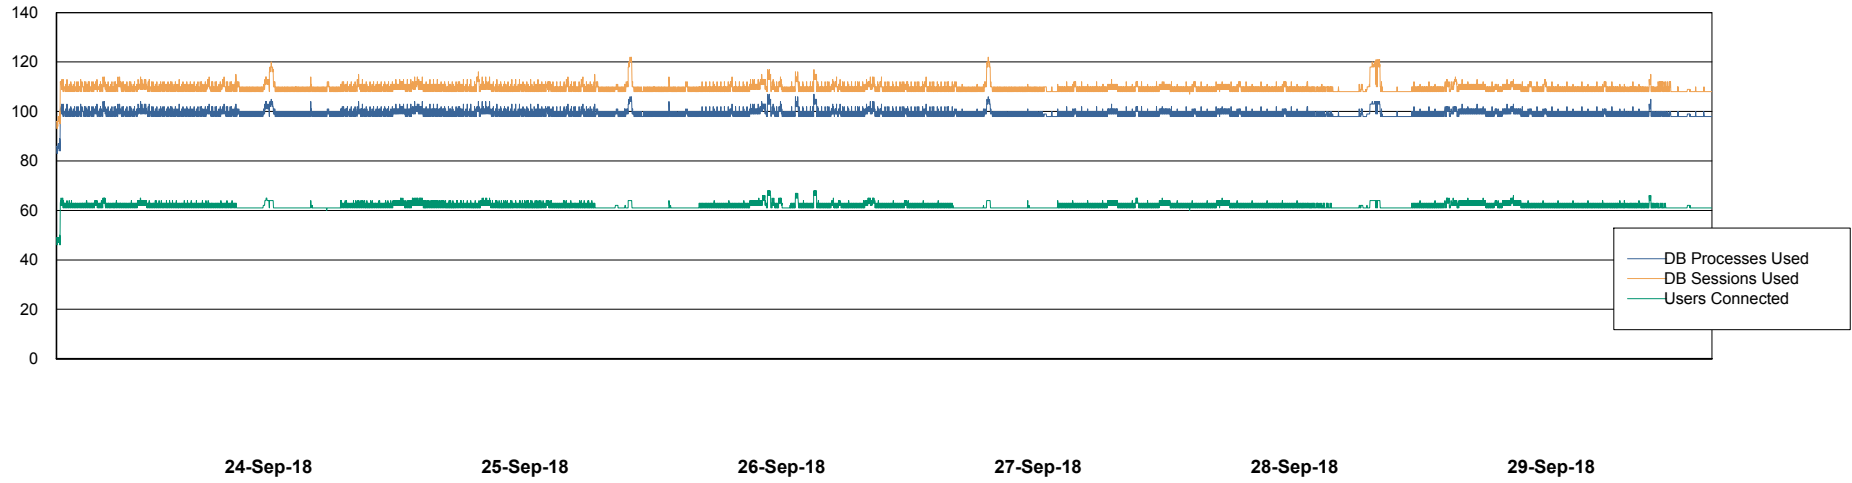

Database Performance CIWDB_Production