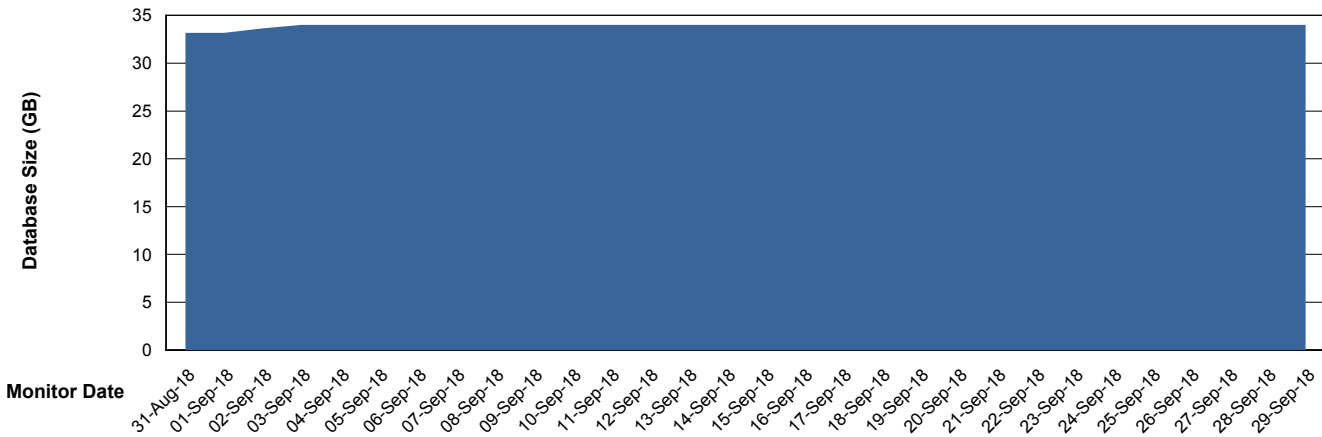

Weekly SLA Customer Report

Customer CIW Production
Database ID 45

Database Performance CIWDB_Production

Weekly SLA Customer Report

Customer CIW Production
Database ID 45

Database Performance CIWDB_Standby

Weekly SLA Customer Report

Customer CIW Production
 Database ID 45

DATABASE SIZE CIWDB_Production

Database growth over last month

Database Tablespace CIWDB_Production

Date	Tablespace Name	Filesize (Gb)	Usedsize (Gb)	Percentage free
29-Sep-18	ABSDATA	36	29	19
	INDX	5	3	40
28-Sep-18	ABSDATA	36	29	19
	INDX	5	3	40
27-Sep-18	ABSDATA	36	29	19
	INDX	5	3	40
26-Sep-18	ABSDATA	36	29	19
	INDX	5	3	40
25-Sep-18	ABSDATA	36	29	19
	INDX	5	3	40
24-Sep-18	ABSDATA	36	29	19
	INDX	5	3	40
23-Sep-18	ABSDATA	36	29	19
	INDX	5	3	40