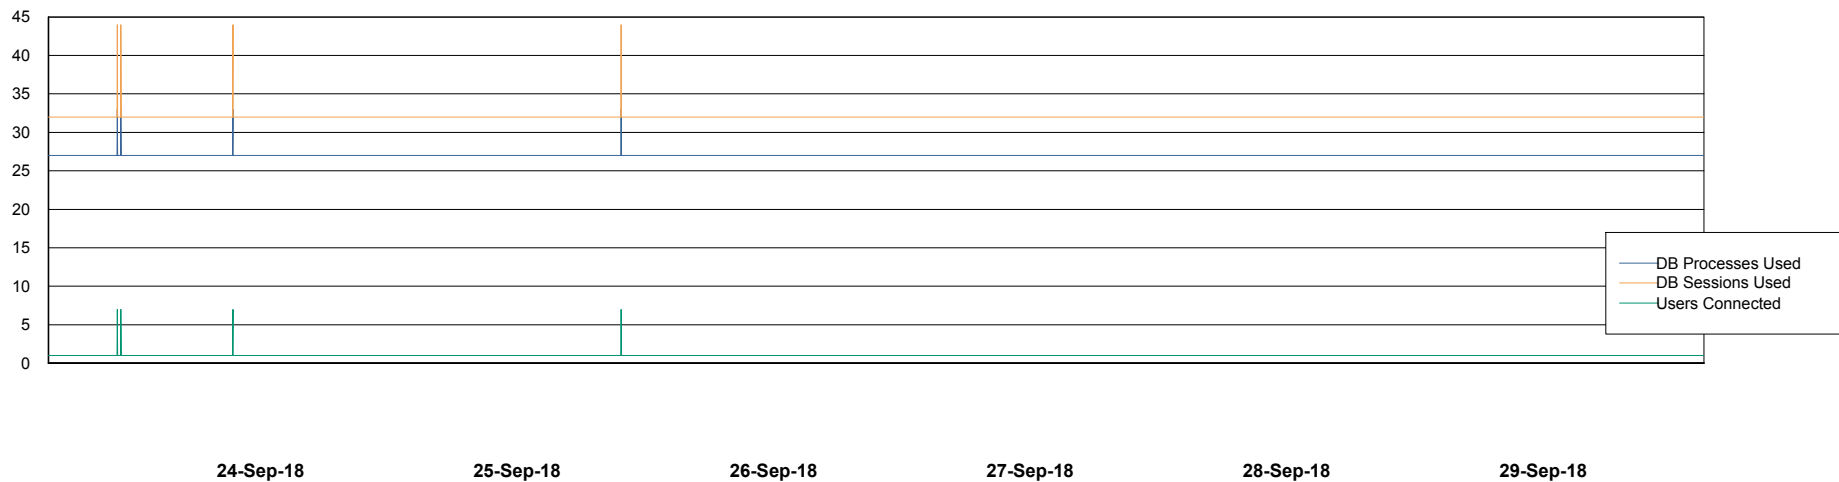

Weekly SLA Customer Report

Customer CIW Production
Database ID 45

Database Performance CIWDB_Production

Weekly SLA Customer Report

Customer CIW Production
Database ID 45

Database Performance CIWDB_Standby

Weekly SLA Customer Report

Customer CIW Production
 Database ID 45

DATABASE SIZE CIWDB_Production

Database growth over last month

Database Tablespace CIWDB_Production

Date	Tablespace Name	Filesize (Gb)	Usedsize (Gb)	Percentage free
29-Sep-18	ABSDATA	36	29	19
	INDX	5	3	40
28-Sep-18	ABSDATA	36	29	19
	INDX	5	3	40
27-Sep-18	ABSDATA	36	29	19
	INDX	5	3	40
26-Sep-18	ABSDATA	36	29	19
	INDX	5	3	40
25-Sep-18	ABSDATA	36	29	19
	INDX	5	3	40
24-Sep-18	ABSDATA	36	29	19
	INDX	5	3	40
23-Sep-18	ABSDATA	36	29	19
	INDX	5	3	40