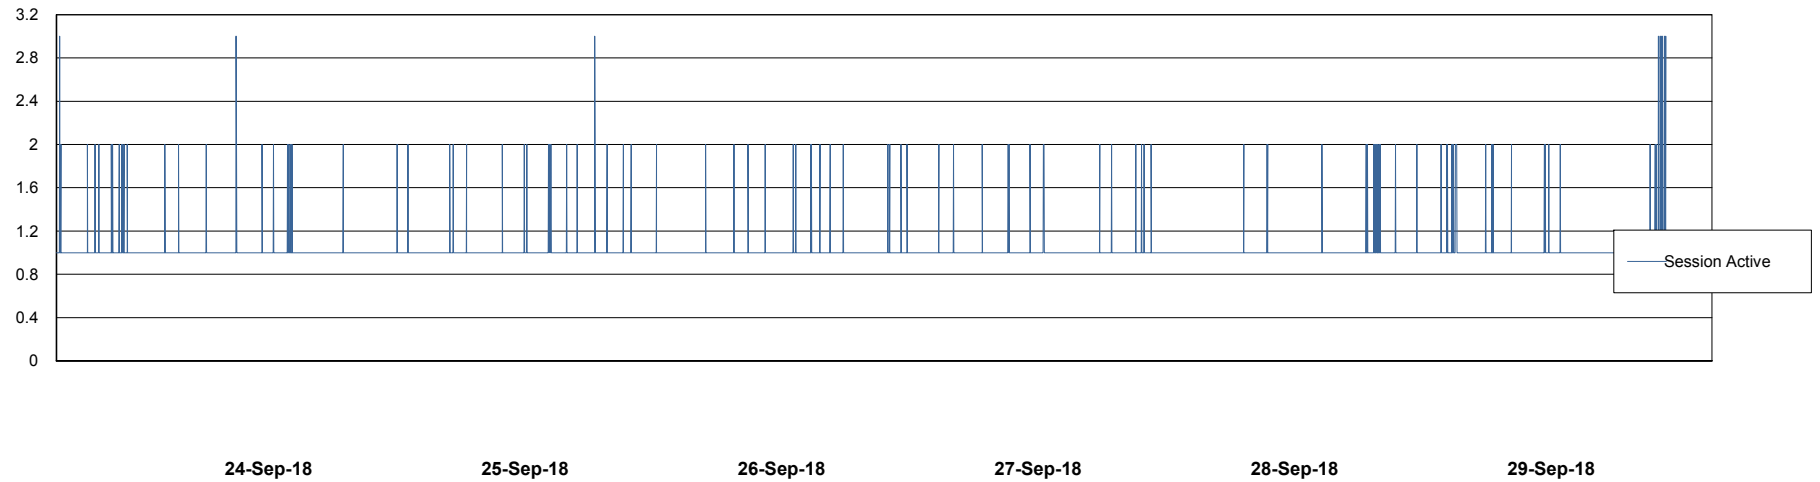

Database Performance CIWDB_Production