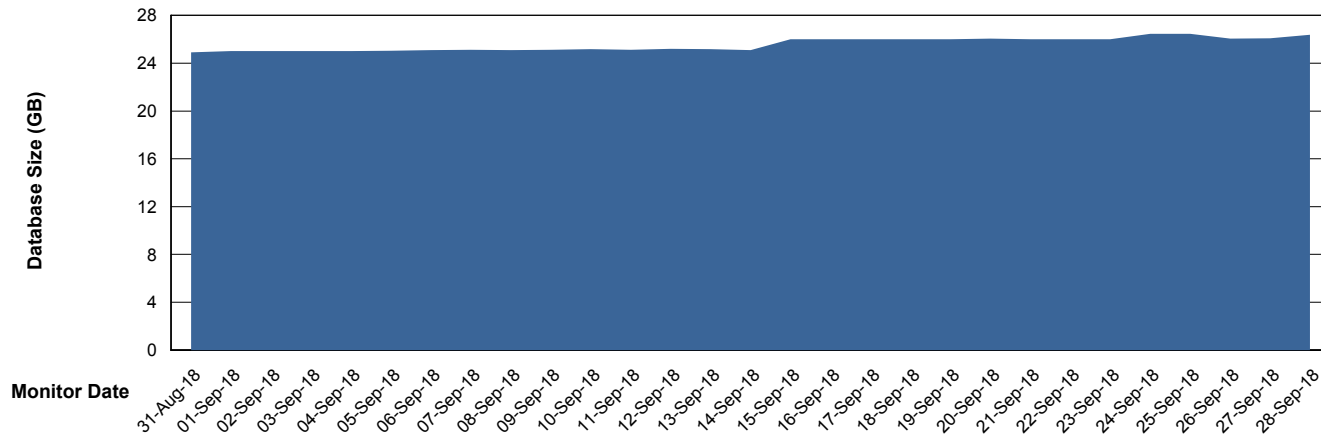

DATABASE SIZE BGGDB_BI

Database growth over last month