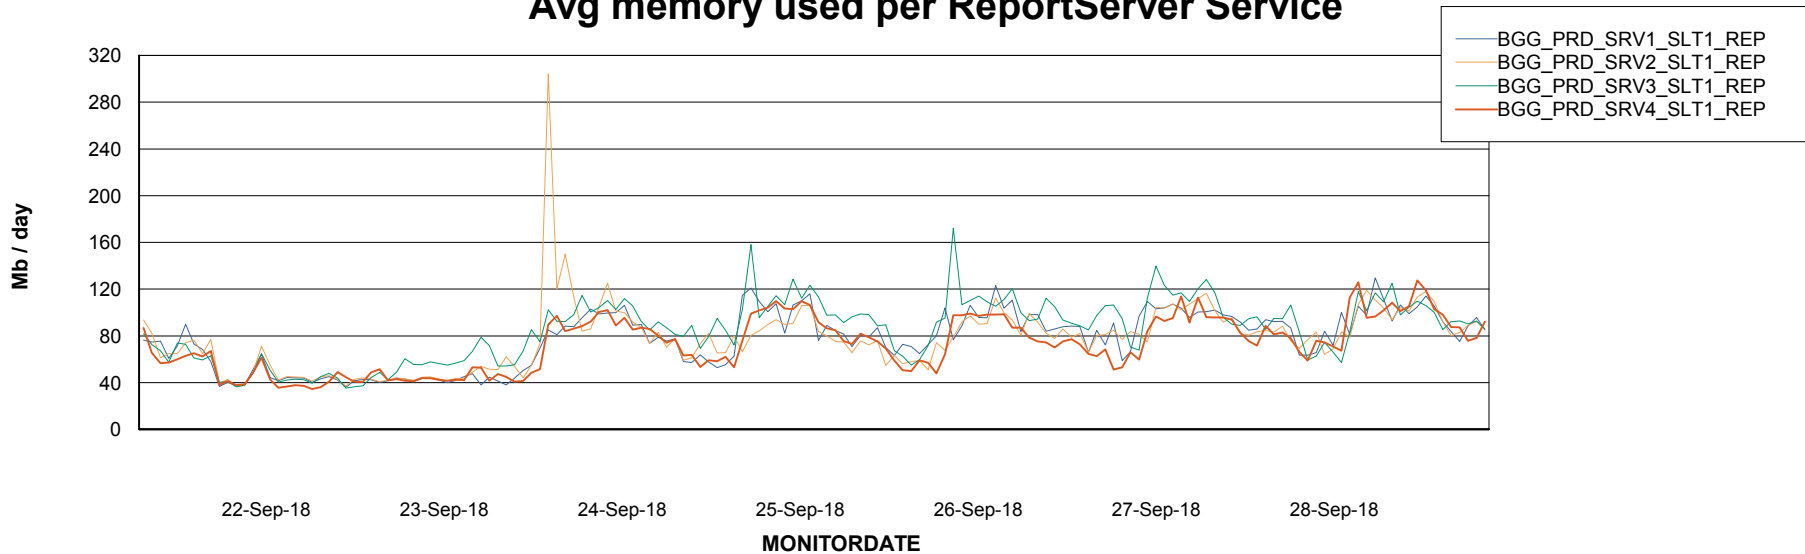

ABSSolute Application ReportServer Services

Avg memory used per ReportServer Service