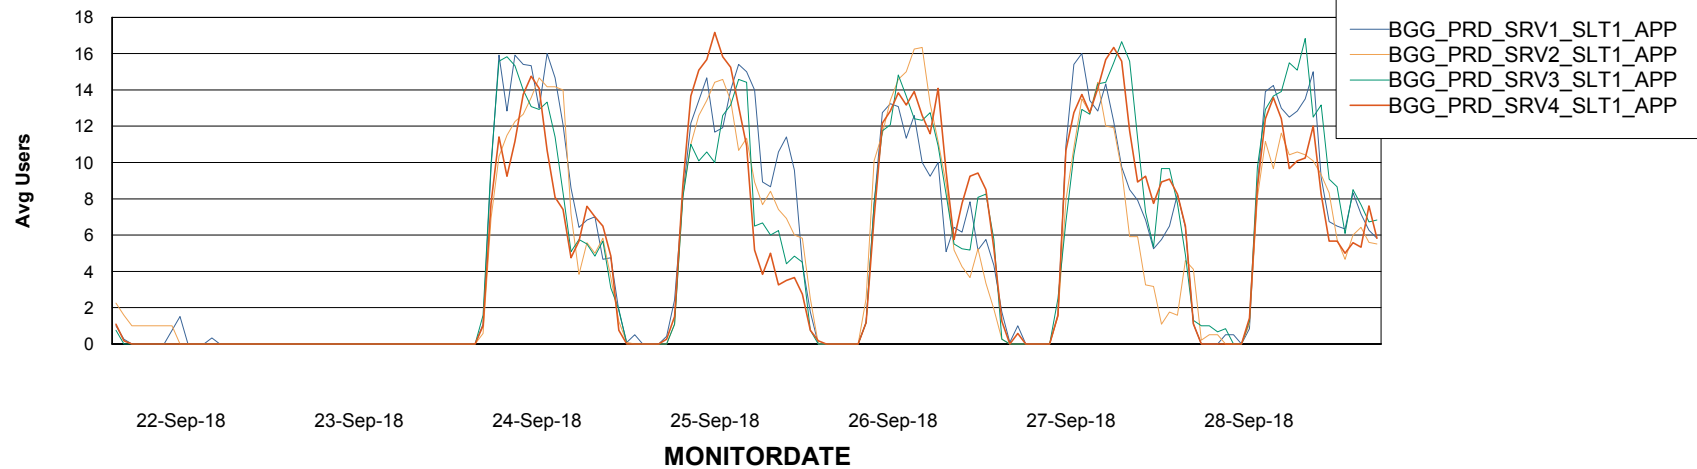

Avg users per day per ABS server