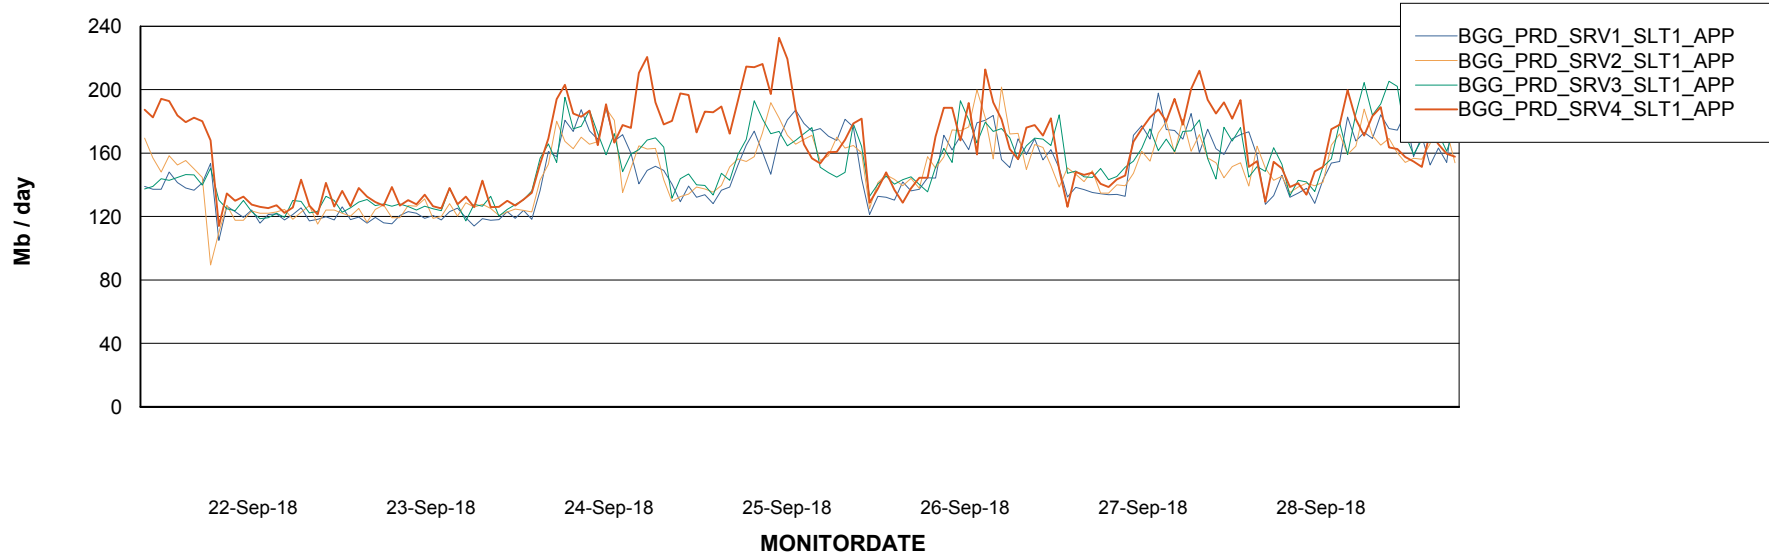

ABSSolute Application Server Services

Avg memory used per ABS Server Service