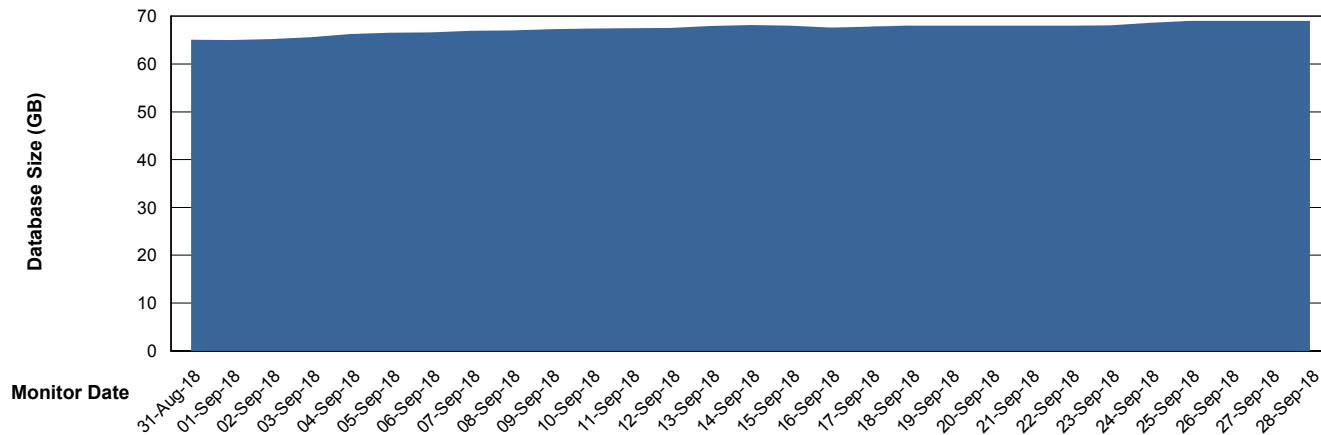

DATABASE SIZE BGGDB_Production

Database growth over last month