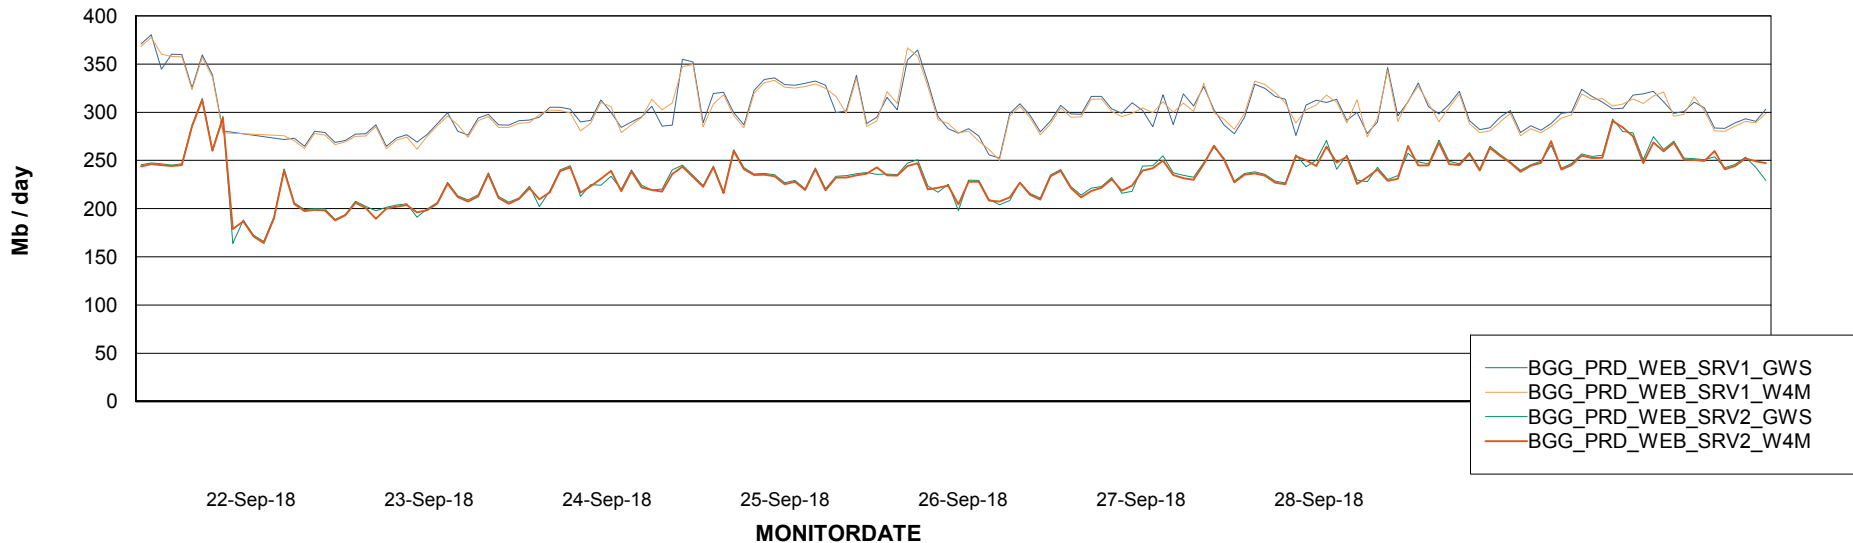

ABSSolute Web Component Services

Avg memory used per ABS Web component