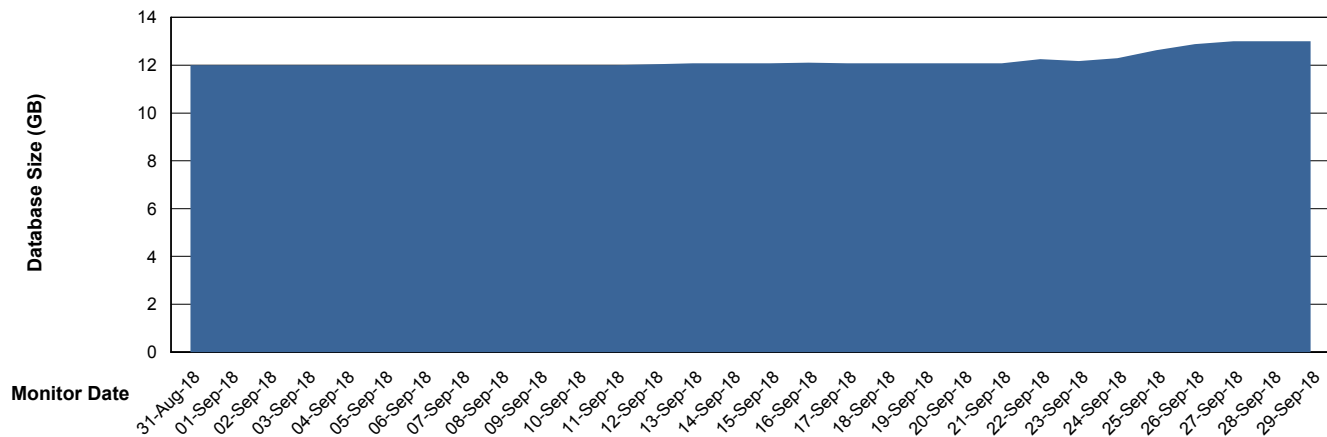

DATABASE SIZE BCMDB_ABS1 Production Database

Database growth over last month

Database Tablespace BCMDB_ABS1 Production Database

Date	Tablespace Name	Filesize (Gb)	Usedsize (Gb)	Percentage free
29-Sep-18	ABSDATA	5	3	40
	INDX	10	8	20
28-Sep-18	ABSDATA	5	3	40
	INDX	10	8	20
27-Sep-18	ABSDATA	5	3	40
	INDX	10	8	20
26-Sep-18	ABSDATA	5	3	40
	INDX	10	8	20
25-Sep-18	ABSDATA	5	3	40
	INDX	10	8	20
24-Sep-18	ABSDATA	5	3	40
	INDX	10	8	20
23-Sep-18	ABSDATA	5	3	40
	INDX	10	8	20