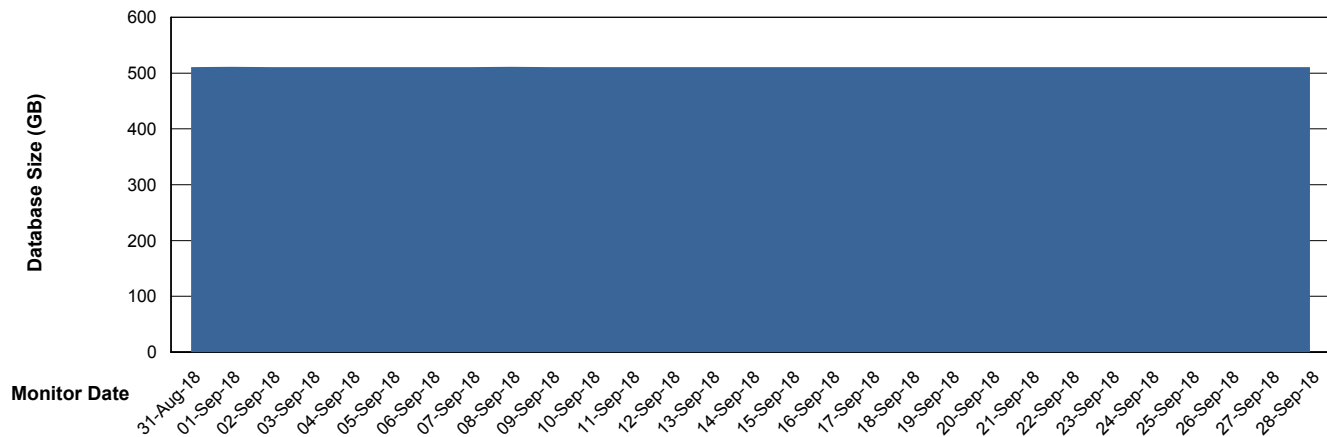

DATABASE SIZE AUJDB_BI

Database growth over last month

Weekly SLA Customer Report

Customer AUJ_Production
Database ID 41

DATABASE SIZE AUJDB_BI_TS1

Database growth over last month

Weekly SLA Customer Report