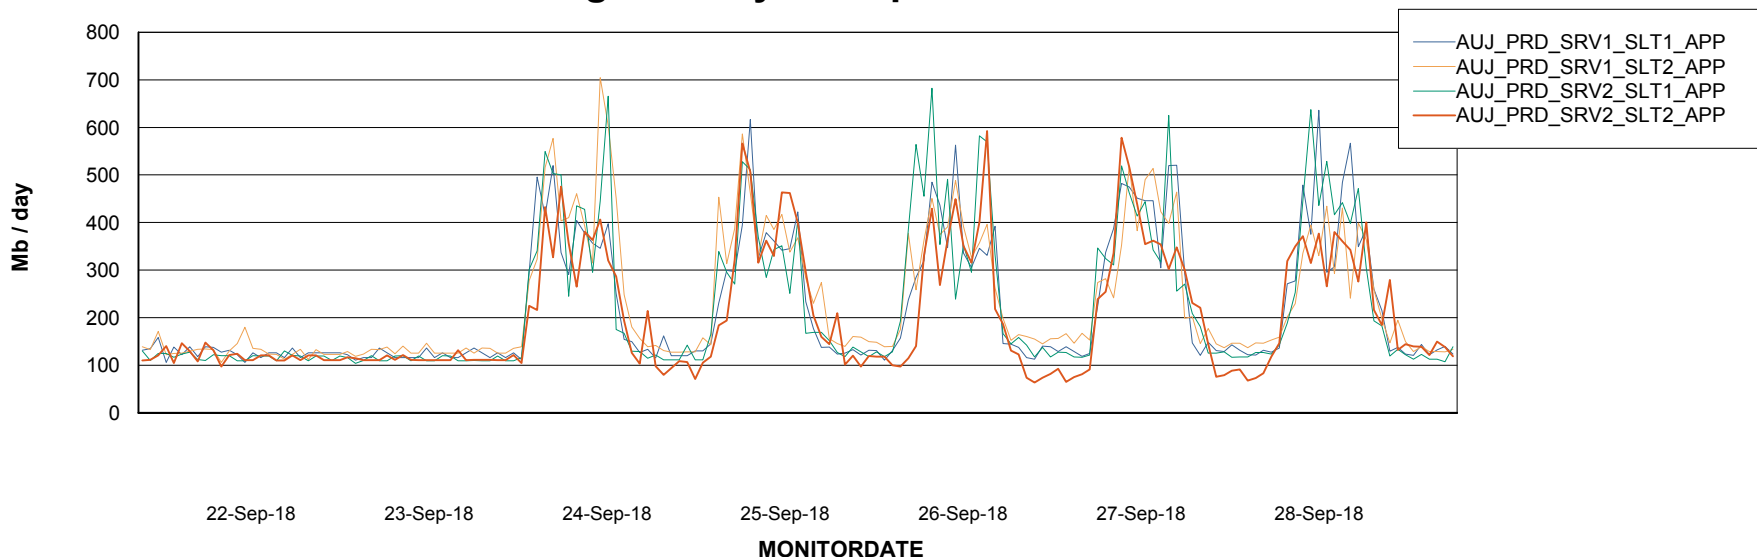

ABSSolute Application Server Services

Avg memory used per ABS Server Service