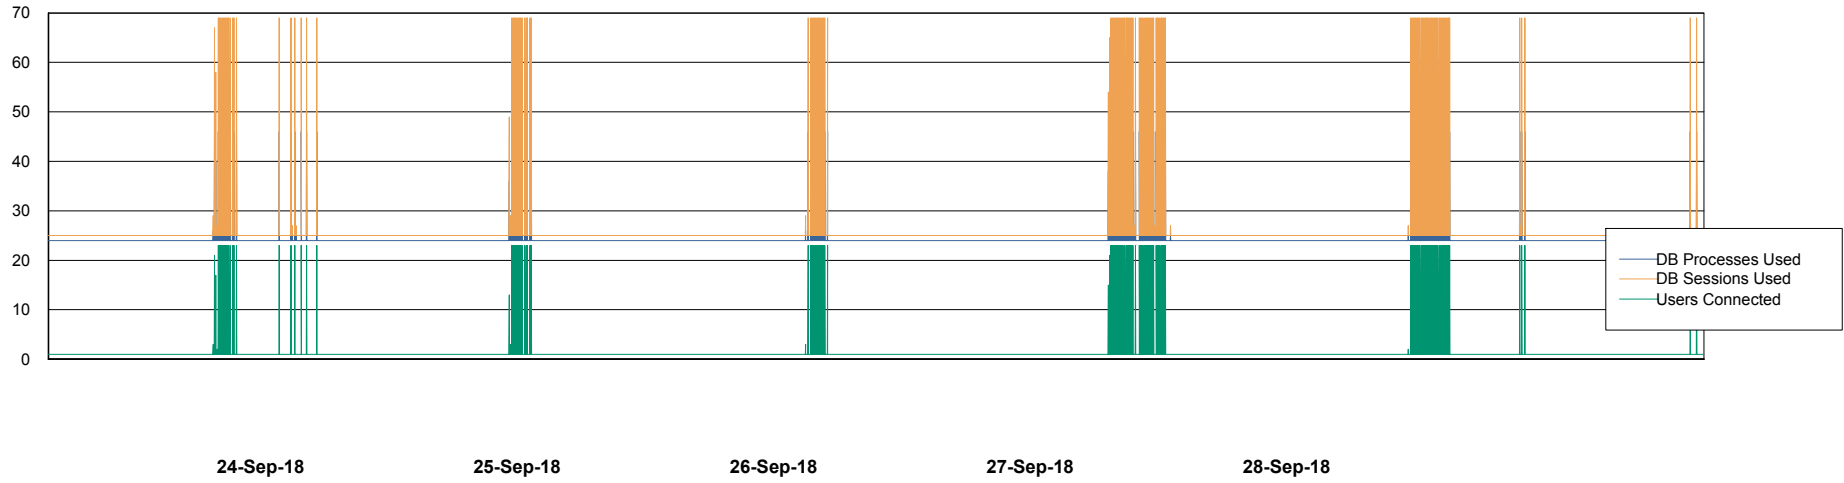

Weekly SLA Customer Report

Customer AUJ_Production
Database ID 41

Database Performance AUJ_DB4_Primary

Weekly SLA Customer Report

Customer AUJ_Production
Database ID 41

Database Performance AUJ_DB5_Standby

Weekly SLA Customer Report

Customer AUJ_Production
Database ID 41

Database Performance AUJ_DB6_Standby2

Weekly SLA Customer Report

Customer AUJ_Production
Database ID 41

Database Performance AUJDB_BI

Weekly SLA Customer Report