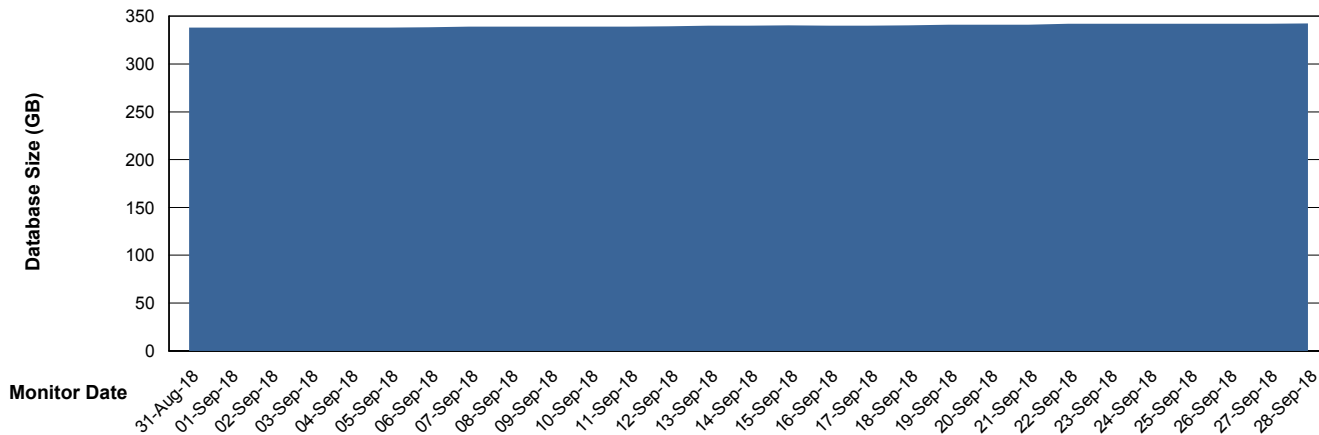

25-Sep-18

26-Sep-18

27-Sep-18

28-Sep-18

Weekly SLA Customer Report

Customer AUJ_Production
Database ID 41

DATABASE SIZE AUJ_DB4_Primary

Database growth over last month

DATABASE SIZE AUJDB_BI

Database growth over last month

Weekly SLA Customer Report

Customer AUJ_Production
Database ID 41

DATABASE SIZE AUJDB_BI_TS1

Database growth over last month

Weekly SLA Customer Report