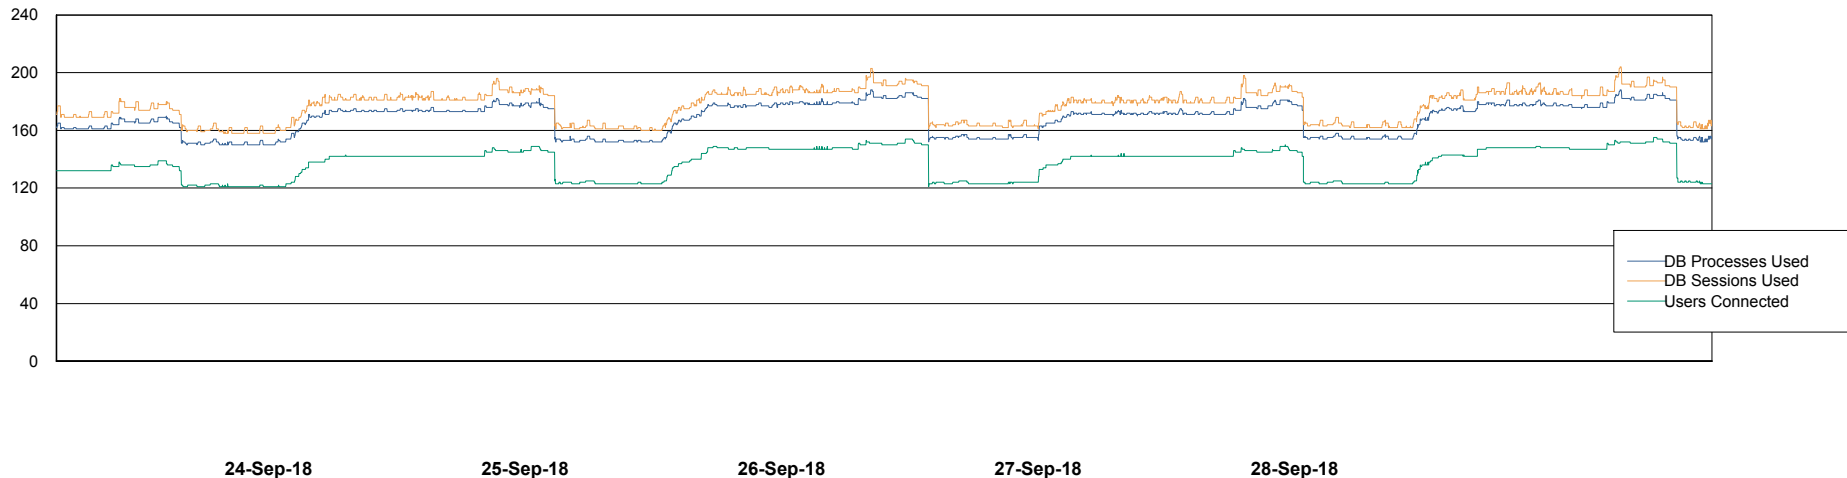

Weekly SLA Customer Report

Customer AUJ_Production
Database ID 41

Harddisk Usage AUJ_PRD_ORACLE_BI1

	Free disk space on / (%)	Total disk space on / (Gb)	Used disk space on / (Gb)
28-Sep-18	9	526	454
27-Sep-18	9	526	454
26-Sep-18	9	526	454
25-Sep-18	9	526	453
24-Sep-18	9	526	453
23-Sep-18	8	526	457

Weekly SLA Customer Report

Customer AUJ_Production
Database ID 41

Database Performance AUJ_DB4_Primary

Weekly SLA Customer Report

Customer AUJ_Production
Database ID 41

Database Performance AUJ_DB5_Standby