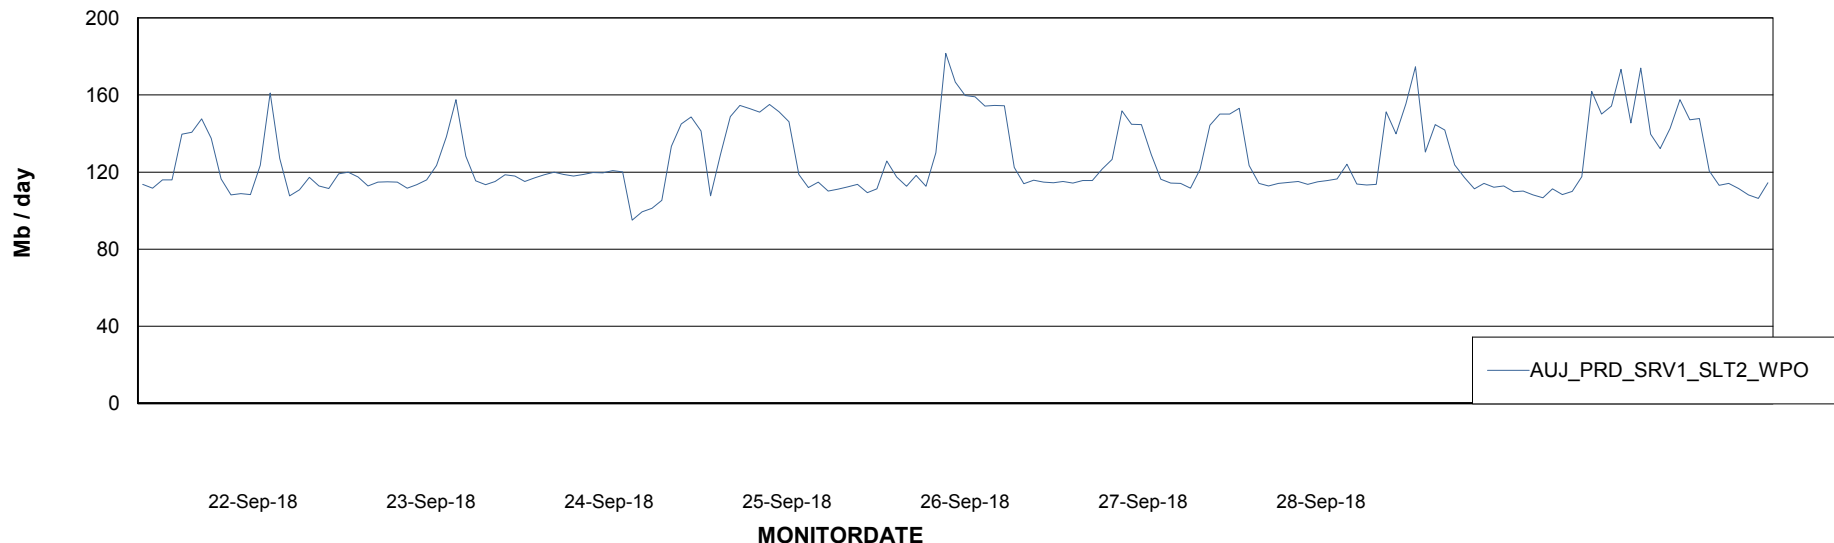

ABSSolute Web Component Services

Avg memory used per ABS Web component