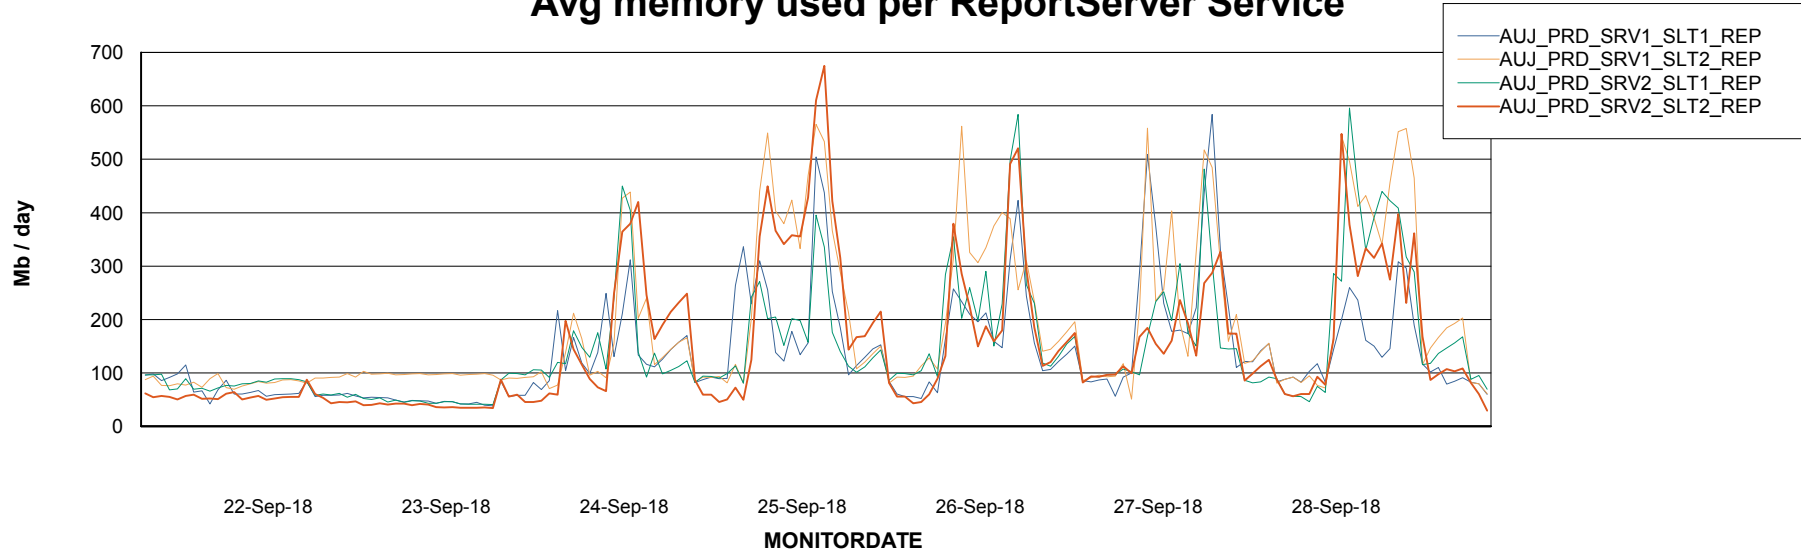

Avg memory used per ABS Server Service

Avg users per day per ABS server

Weekly SLA Customer Report

Customer AUJ_Production
Database ID 41

ABSSolute Application ReportServer Services

Avg memory used per ReportServer Service