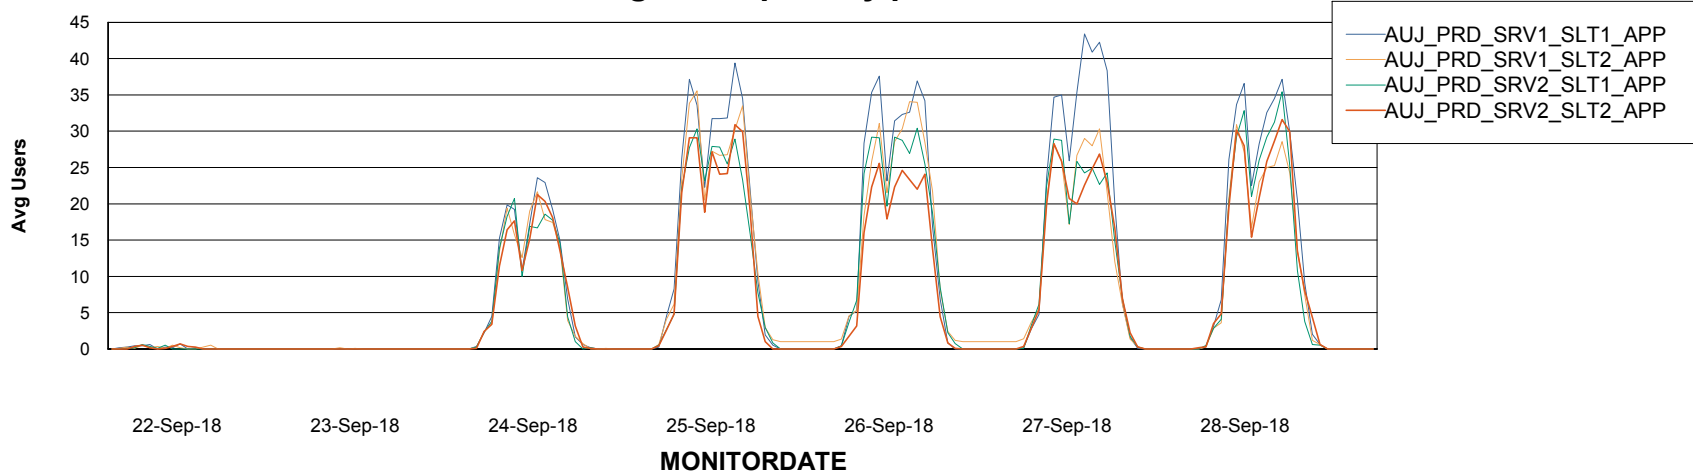

Avg users per day per ABS server