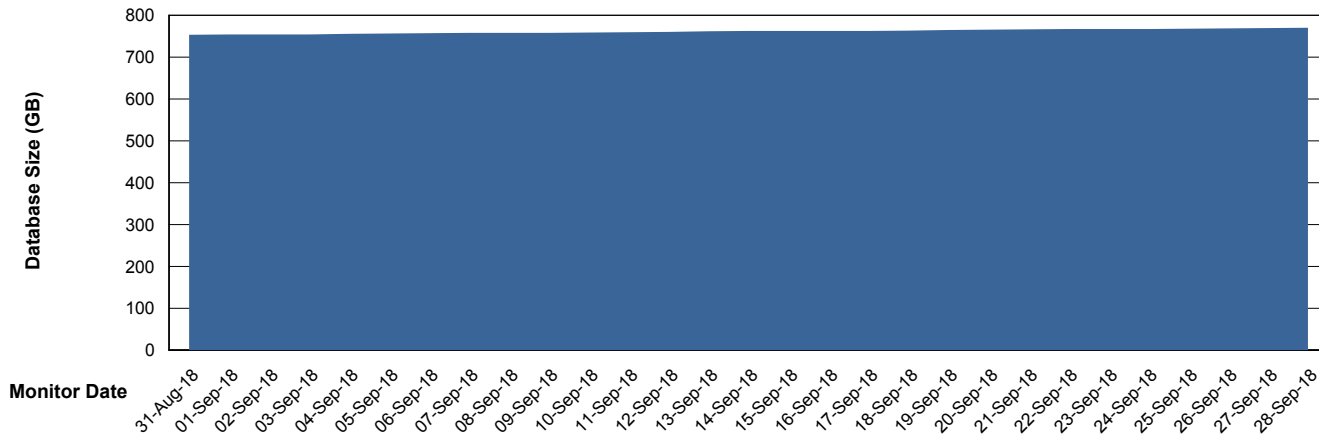

25-Sep-18

26-Sep-18

27-Sep-18

28-Sep-18

Weekly SLA Customer Report

Customer AUJ_Production
Database ID 41

DATABASE SIZE AUJ_DB4_Primary

Database growth over last month

DATABASE SIZE AUJDB_BI

Database growth over last month

Weekly SLA Customer Report

Customer AUJ_Production
Database ID 41

DATABASE SIZE AUJDB_BI_TS1

Database growth over last month

Weekly SLA Customer Report