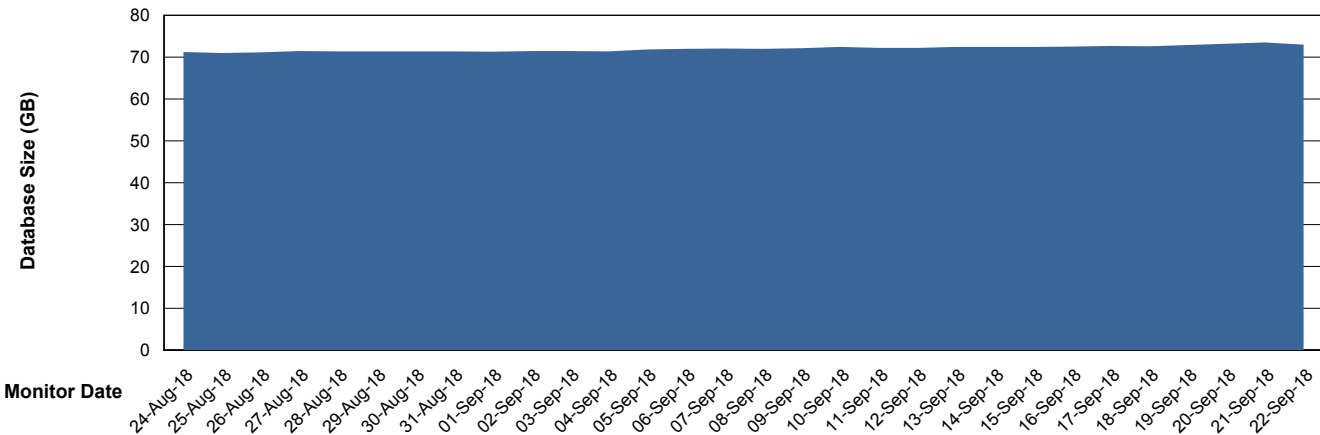

DATABASE SIZE VOSBIDB_Production

Database growth over last month