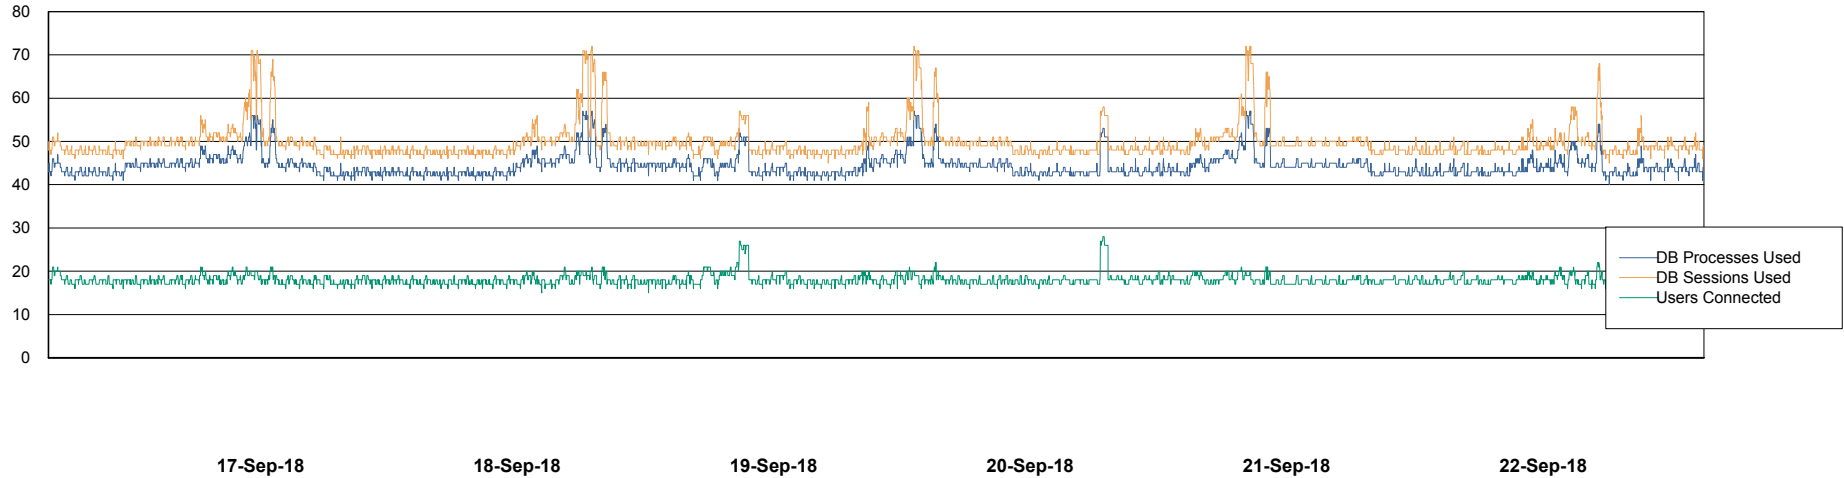

Database Performance VOSBIDB_Production