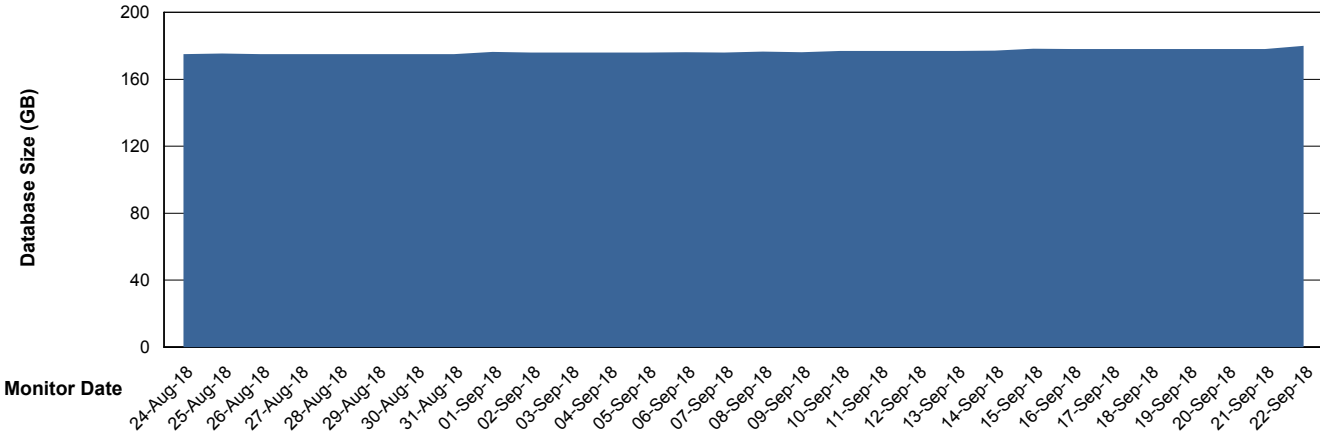

Weekly SLA Customer Report

Customer VEN_Production
Database ID 35

Database Performance VENDB_Production

Weekly SLA Customer Report

Customer VEN_Production
Database ID 35

Database Performance VENDB_Standby

Weekly SLA Customer Report

Customer VEN_Production
 Database ID 35

DATABASE SIZE VENDB_Production

Database growth over last month

Database Tablespace VENDB_Production

Date	Tablespace Name	Filesize (Gb)	Usedsize (Gb)	Percentage free
22-Sep-18	ABSDATA	79	67	15
	INDX	131	111	15
21-Sep-18	ABSDATA	79	66	16
	INDX	131	111	15
20-Sep-18	ABSDATA	79	66	16
	INDX	131	111	15
19-Sep-18	ABSDATA	79	66	16
	INDX	131	111	15
18-Sep-18	ABSDATA	79	66	16
	INDX	131	111	15
17-Sep-18	ABSDATA	79	66	16
	INDX	131	111	15
16-Sep-18	ABSDATA	79	66	16
	INDX	131	110	16