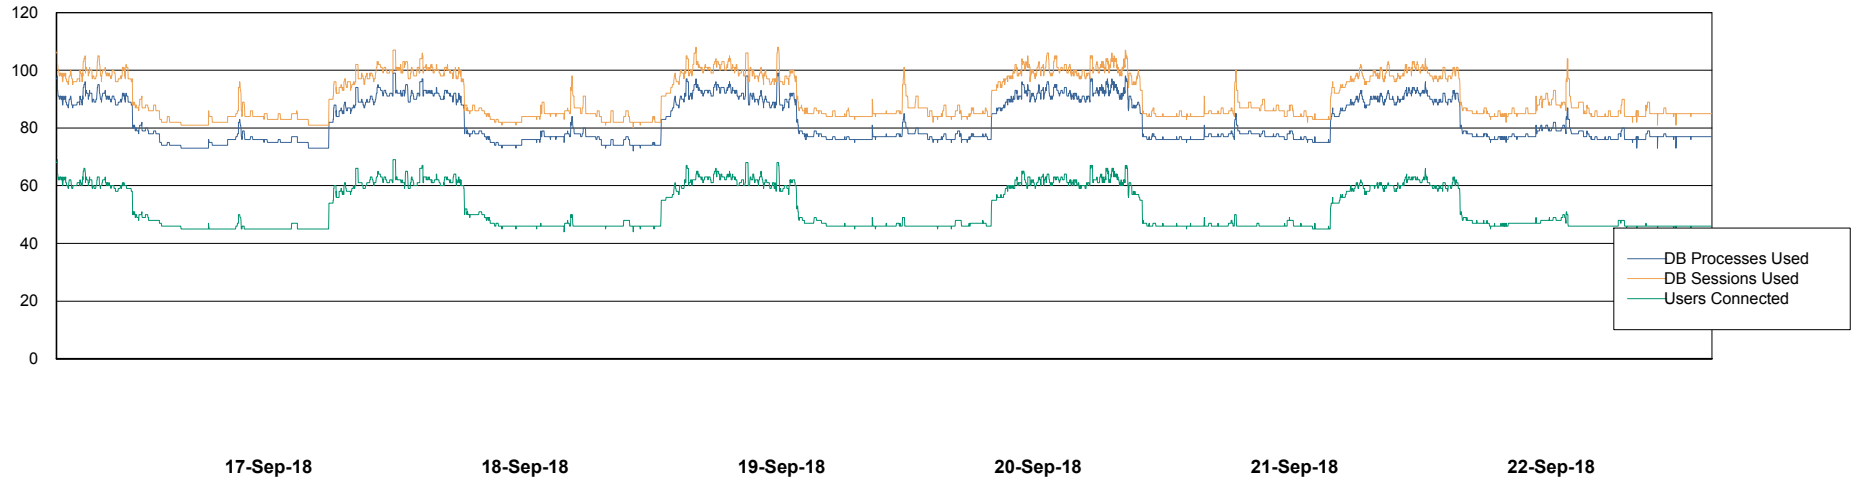

Harddisk Usage VEN_PRD_ORACLE2

	Free disk space on c: (%)	Free disk space on d: (%)	Free disk space on e: (%)
22-Sep-18	40	43	37
21-Sep-18	40	43	38
20-Sep-18	40	43	38
19-Sep-18	40	43	38
18-Sep-18	40	43	38
17-Sep-18	40	43	38
16-Sep-18	40	43	38

Weekly SLA Customer Report

Customer VEN_Production
Database ID 35

Database Performance VENDB_Production

Weekly SLA Customer Report

Customer VEN_Production
Database ID 35

Database Performance VENDB_Standby

Weekly SLA Customer Report