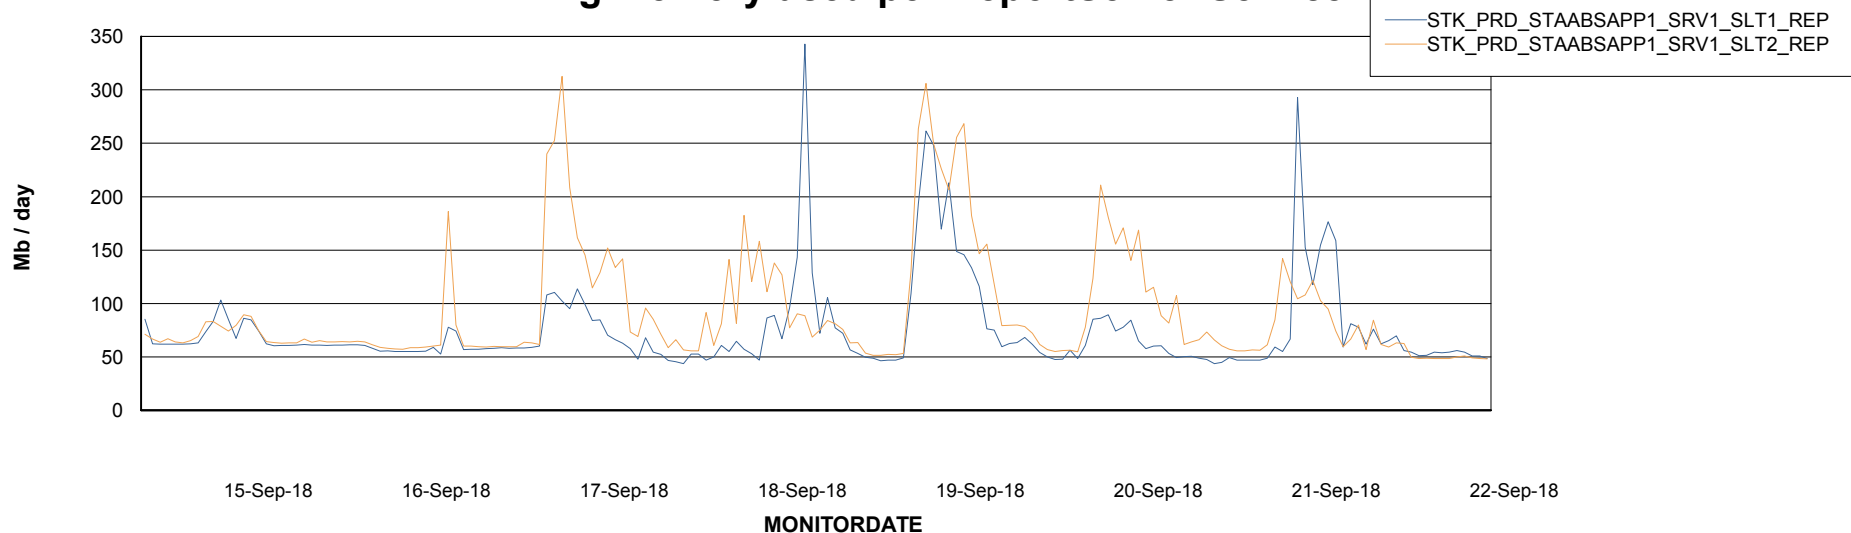

ABSSolute Application ReportServer Services

Avg memory used per ReportServer Service