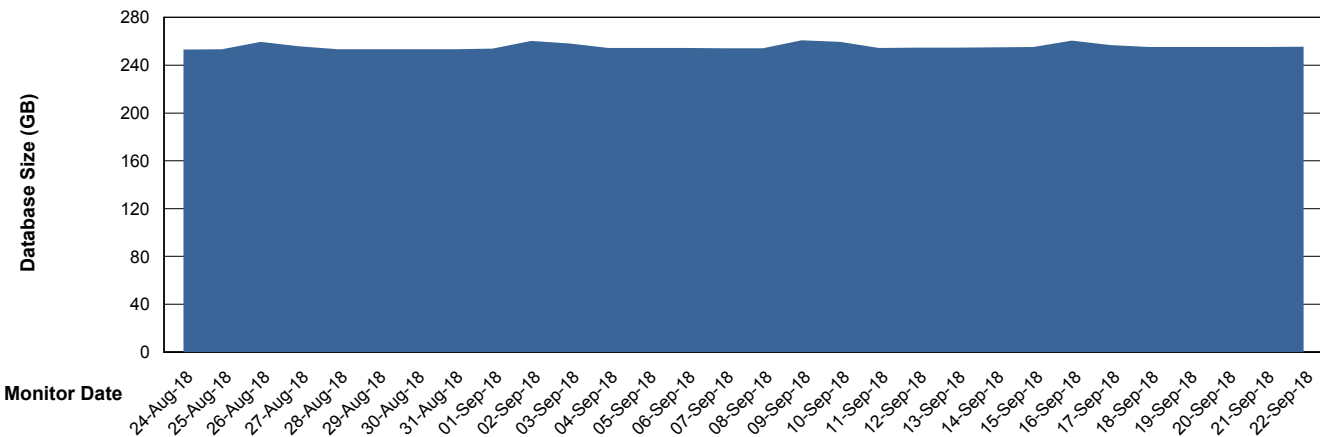

DATABASE SIZE STKDB_ABS1 Production Database

Database growth over last month

Database Tablespace STKDB_ABS1 Production Database

Date	Tablespace Name	Filesize (Gb)	Usedsize (Gb)	Percentage free
22-Sep-18	ABSDATA	179	131	27
	INDX	140	119	15
21-Sep-18	ABSDATA	179	131	27
	INDX	140	119	15
20-Sep-18	ABSDATA	179	131	27
	INDX	140	119	15
19-Sep-18	ABSDATA	179	131	27
	INDX	140	119	15
18-Sep-18	ABSDATA	179	131	27
	INDX	140	119	15
17-Sep-18	ABSDATA	179	131	27
	INDX	140	119	15
16-Sep-18	ABSDATA	179	131	27
	INDX	140	119	15