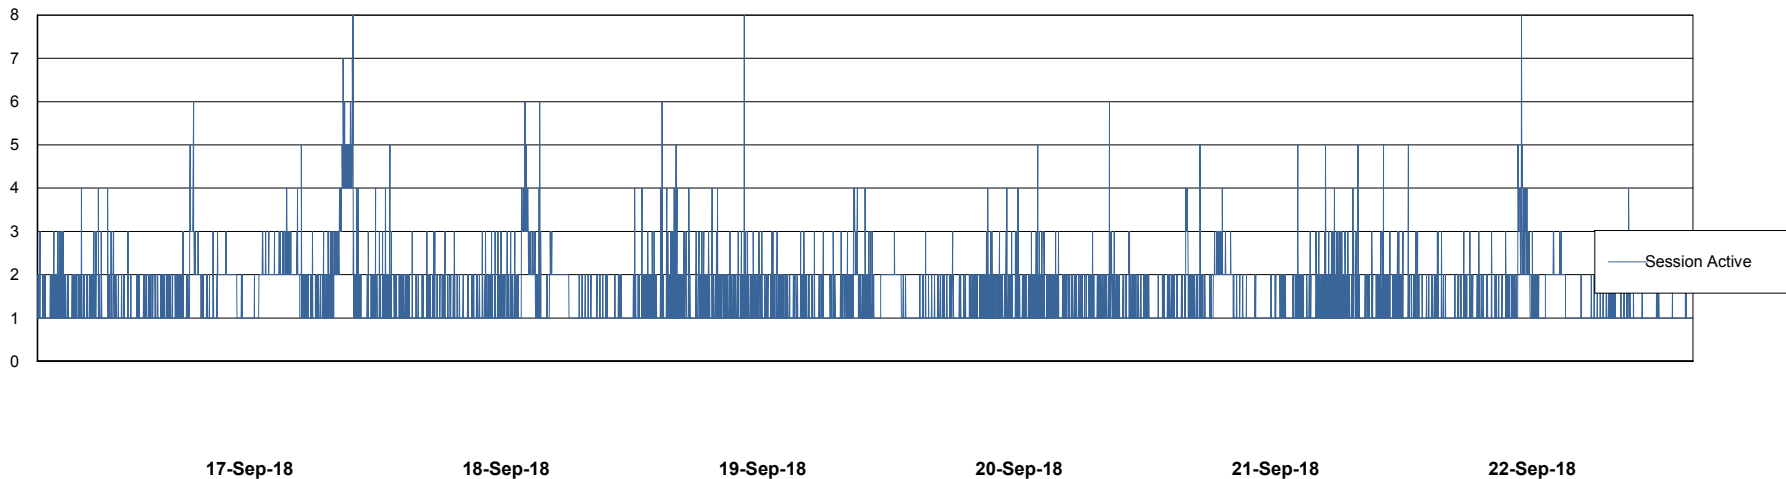

Database Performance STKDB_ABS1 Production Database