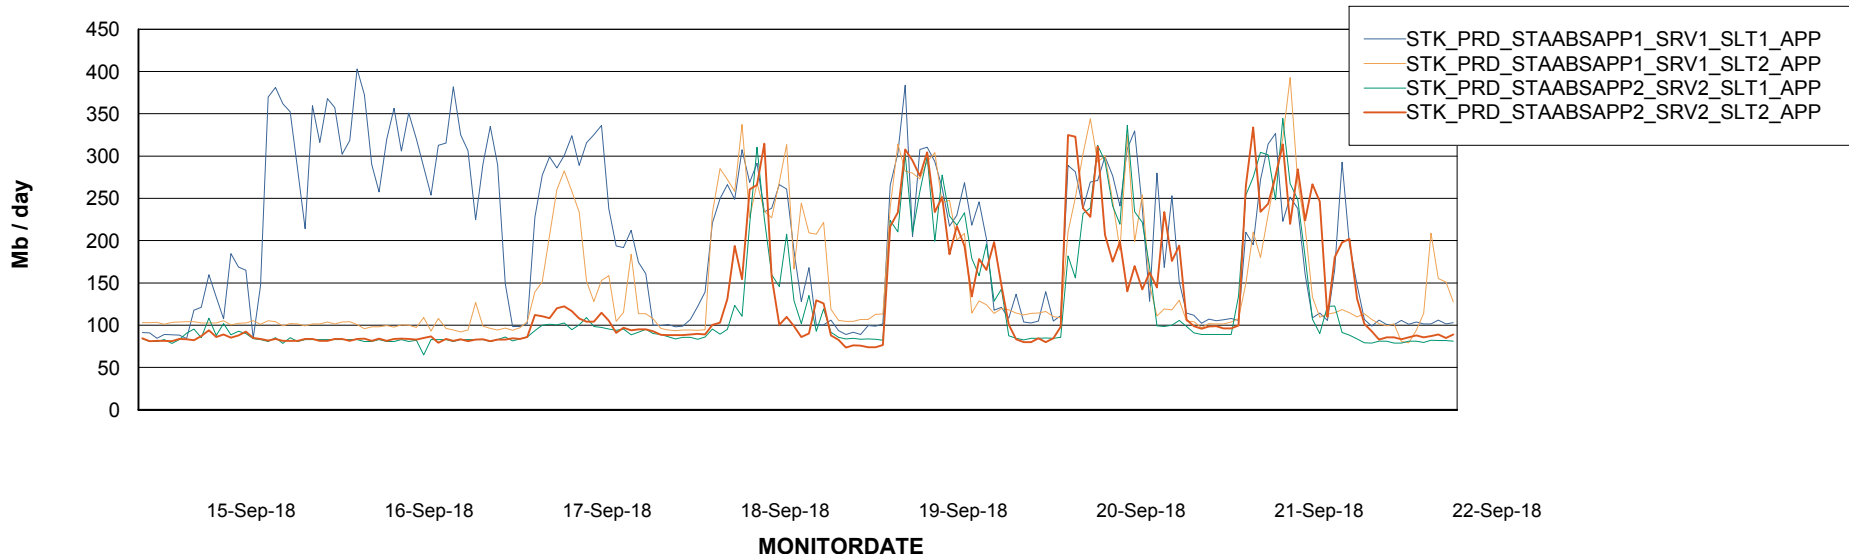

ABSSolute Application Server Services

Avg memory used per ABS Server Service