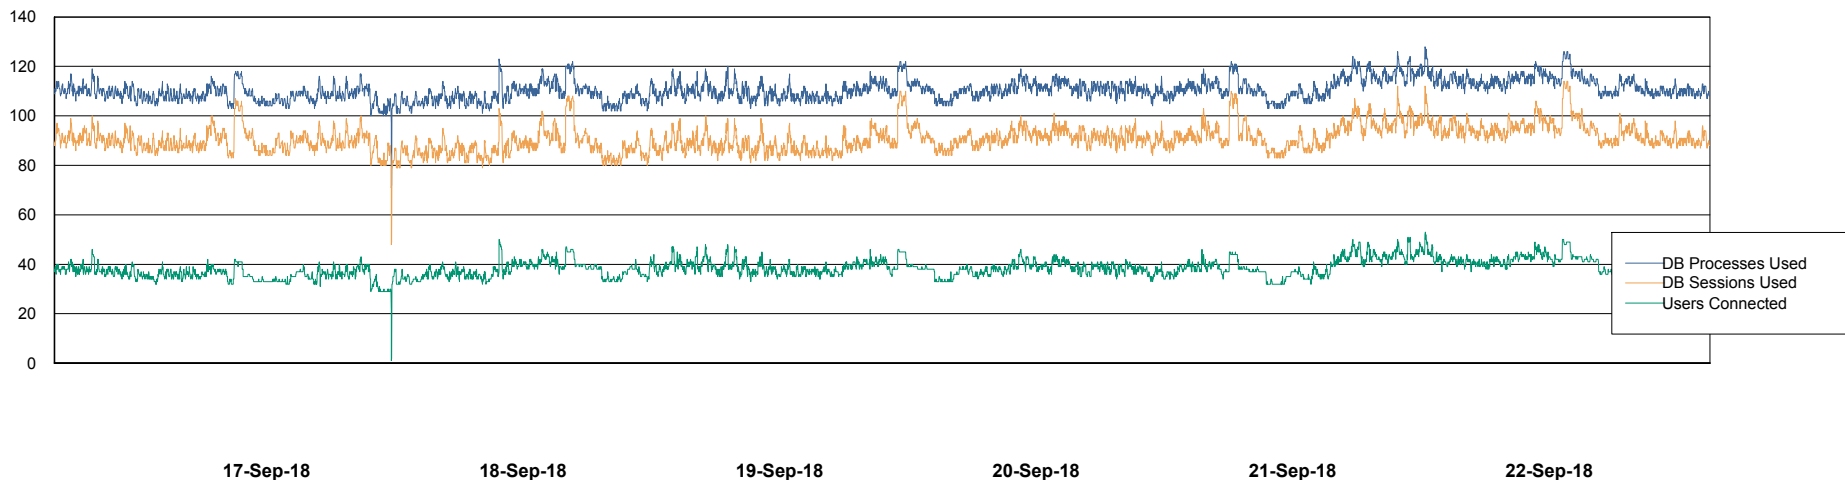

Database Performance STKDB_ABS1 Production Database