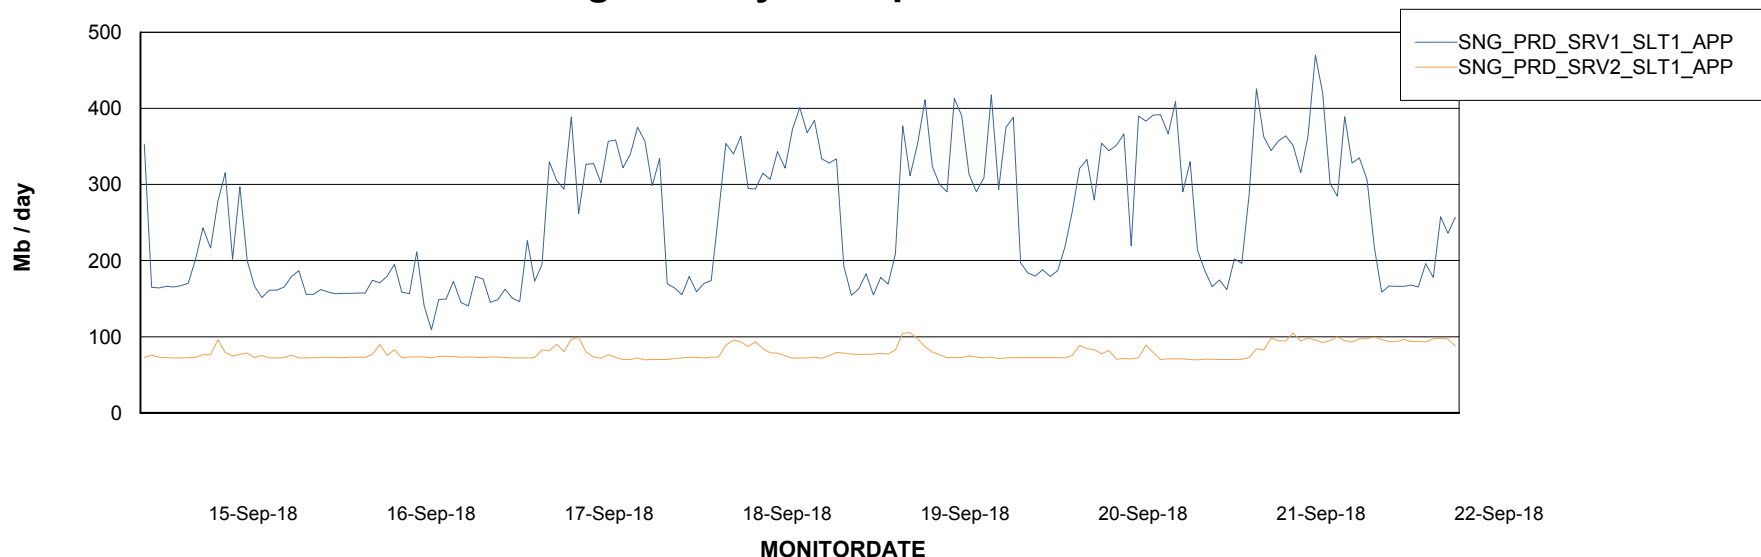

ABSSolute Application Server Services

Avg memory used per ABS Server Service