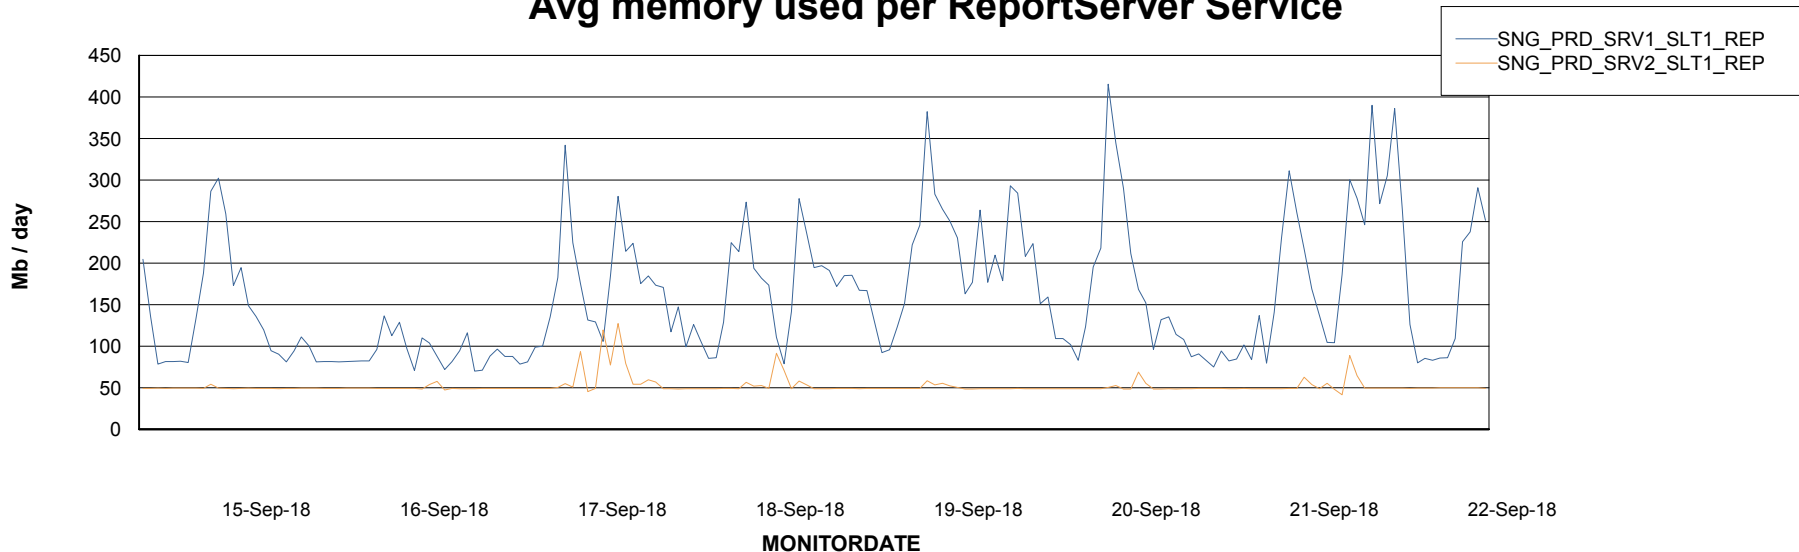

ABSSolute Application ReportServer Services

Avg memory used per ReportServer Service