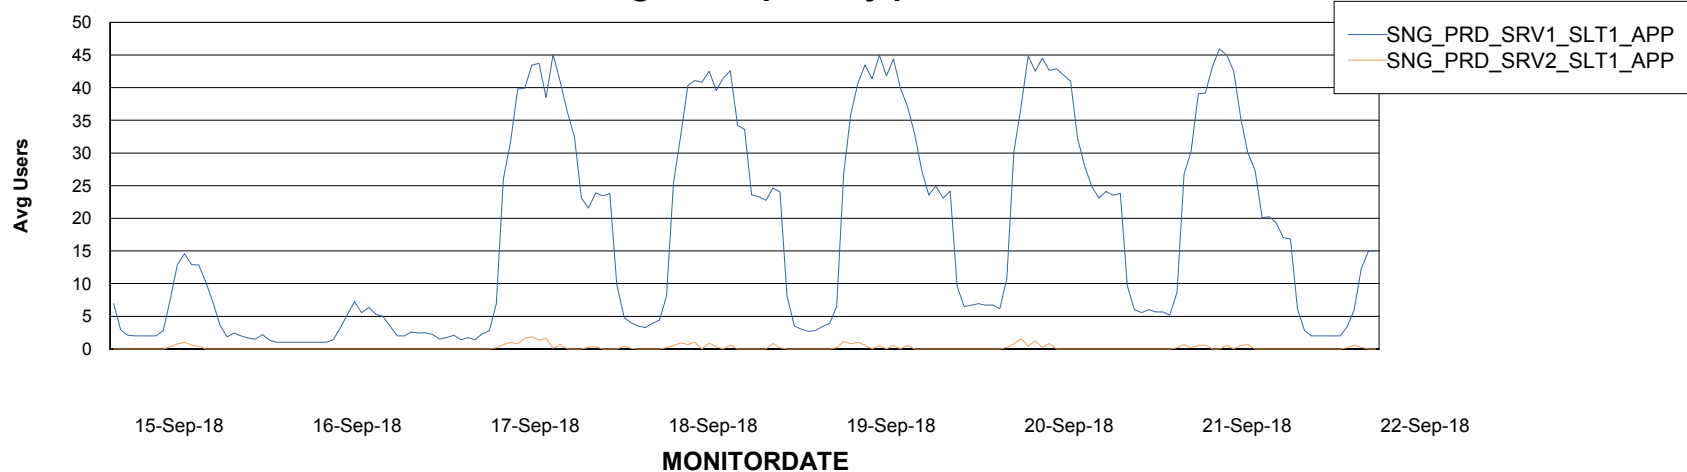

Weekly SLA Customer Report

Customer SNG_Production
Database ID 70

ABSSolute Application Server Services

Avg memory used per ABS Server Service

Avg users per day per ABS server

Weekly SLA Customer Report

Customer SNG_Production
Database ID 70