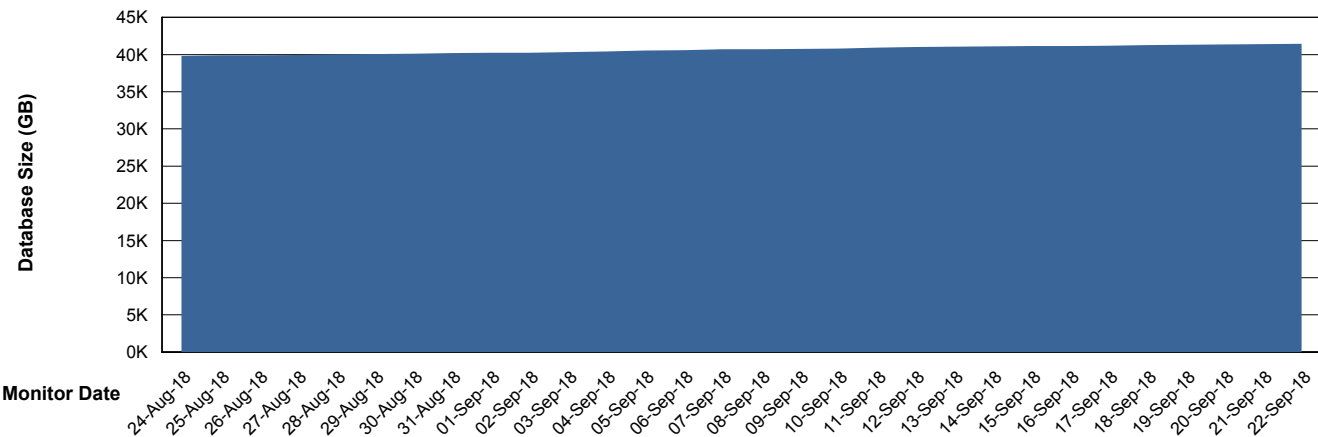

Database growth over last month

Database Tablespace RSSDB_Production

Date	Tablespace Name	Filesize (Gb)	Usedsize (Gb)	Percentage free
22-Sep-18	ABSDATA	20,000	17,383	13
	INDX	27,000	22,737	16
21-Sep-18	ABSDATA	20,000	17,383	13
	INDX	27,000	22,729	16
20-Sep-18	ABSDATA	20,000	17,373	13
	INDX	27,000	22,678	16
19-Sep-18	ABSDATA	20,000	17,364	13
	INDX	27,000	22,641	16
18-Sep-18	ABSDATA	20,000	17,346	13
	INDX	27,000	22,586	16
17-Sep-18	ABSDATA	20,000	17,313	13
	INDX	27,000	22,572	16
16-Sep-18	ABSDATA	20,000	17,289	14
	INDX	27,000	22,534	17