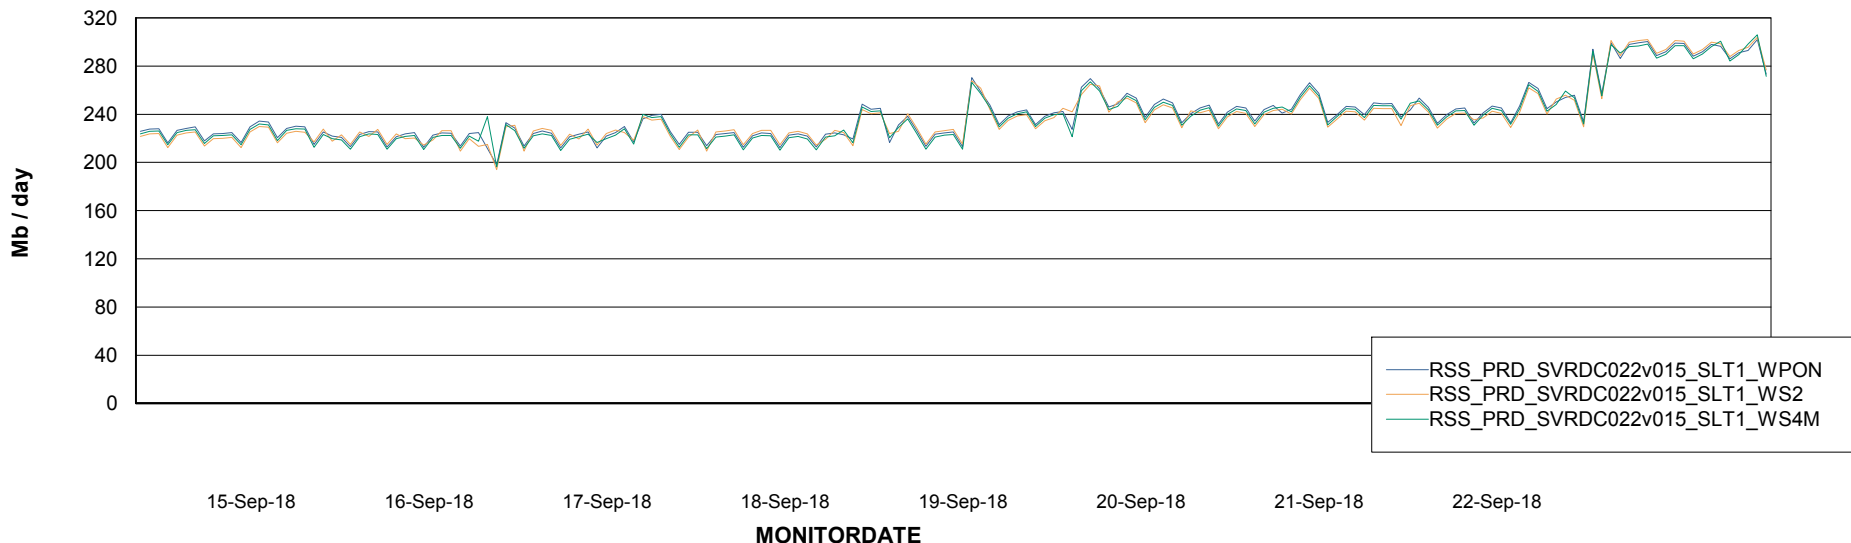

ABSSolute Web Component Services

Avg memory used per ABS Web component