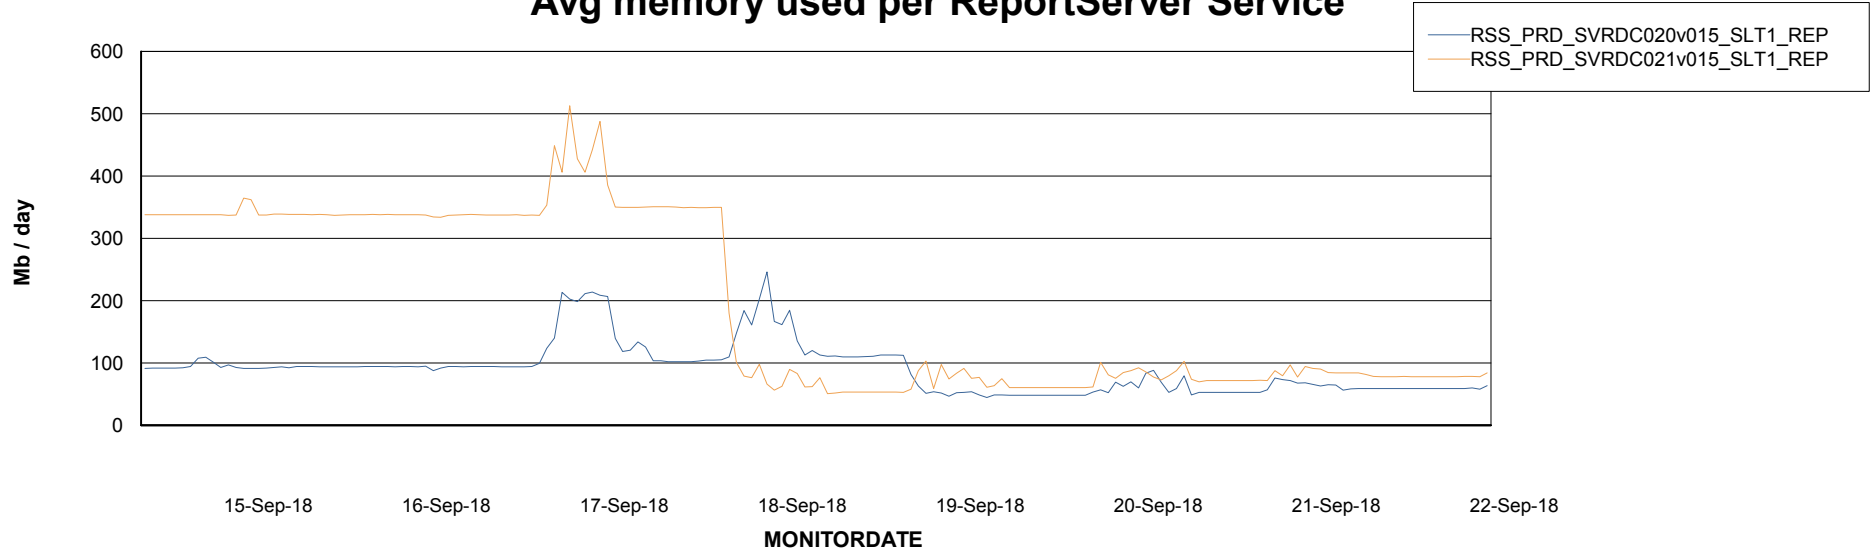

ABSSolute Application ReportServer Services

Avg memory used per ReportServer Service