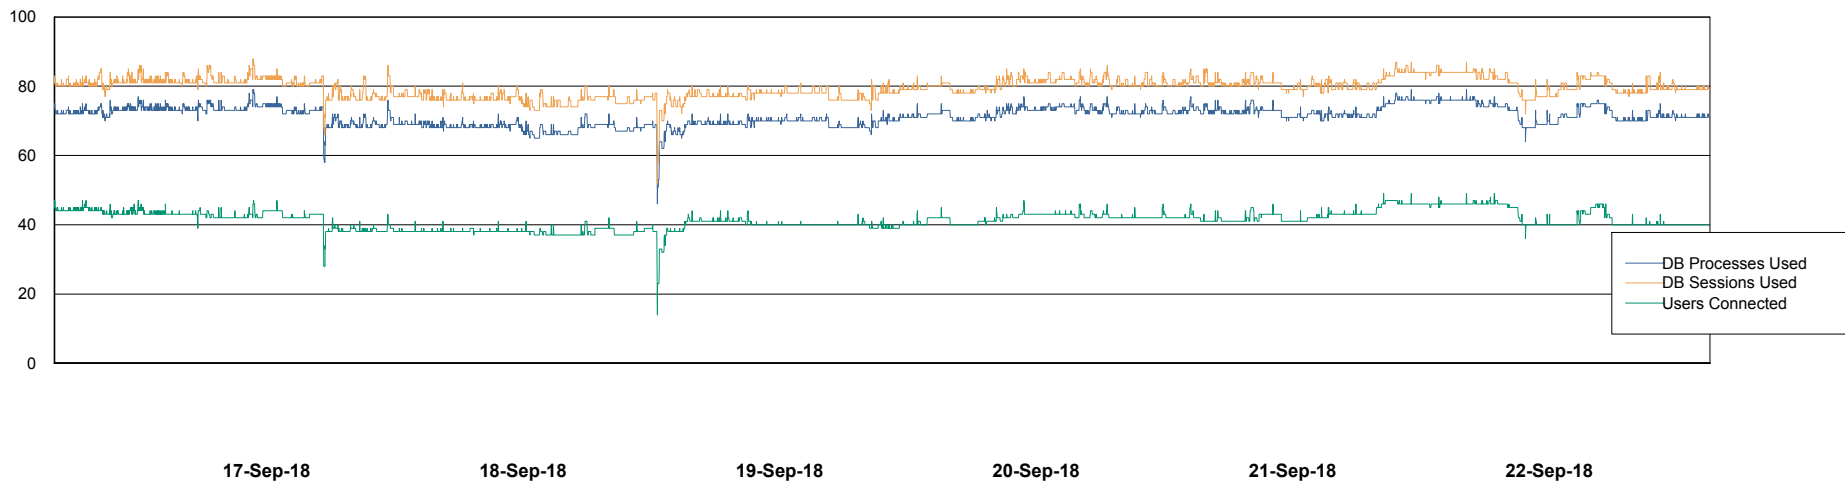

Database Performance RSSDB_Production