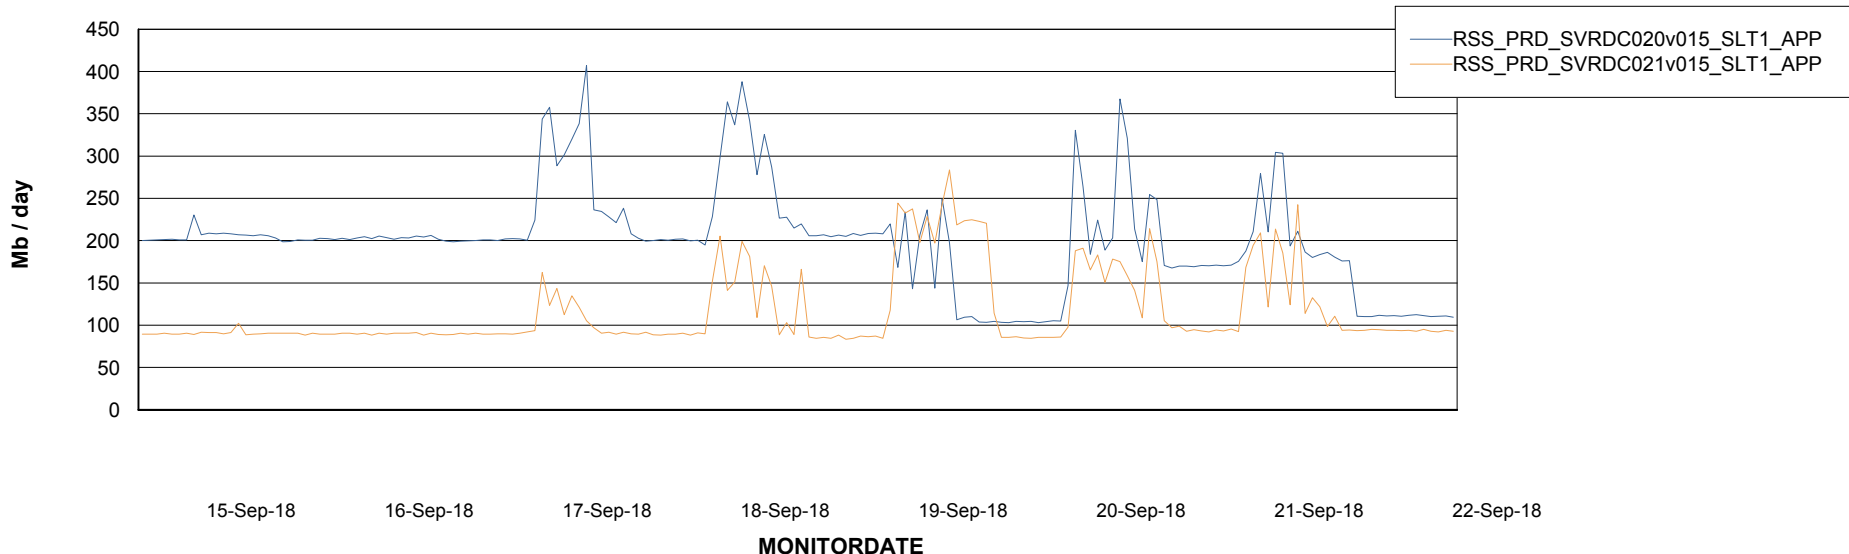

ABSSolute Application Server Services

Avg memory used per ABS Server Service