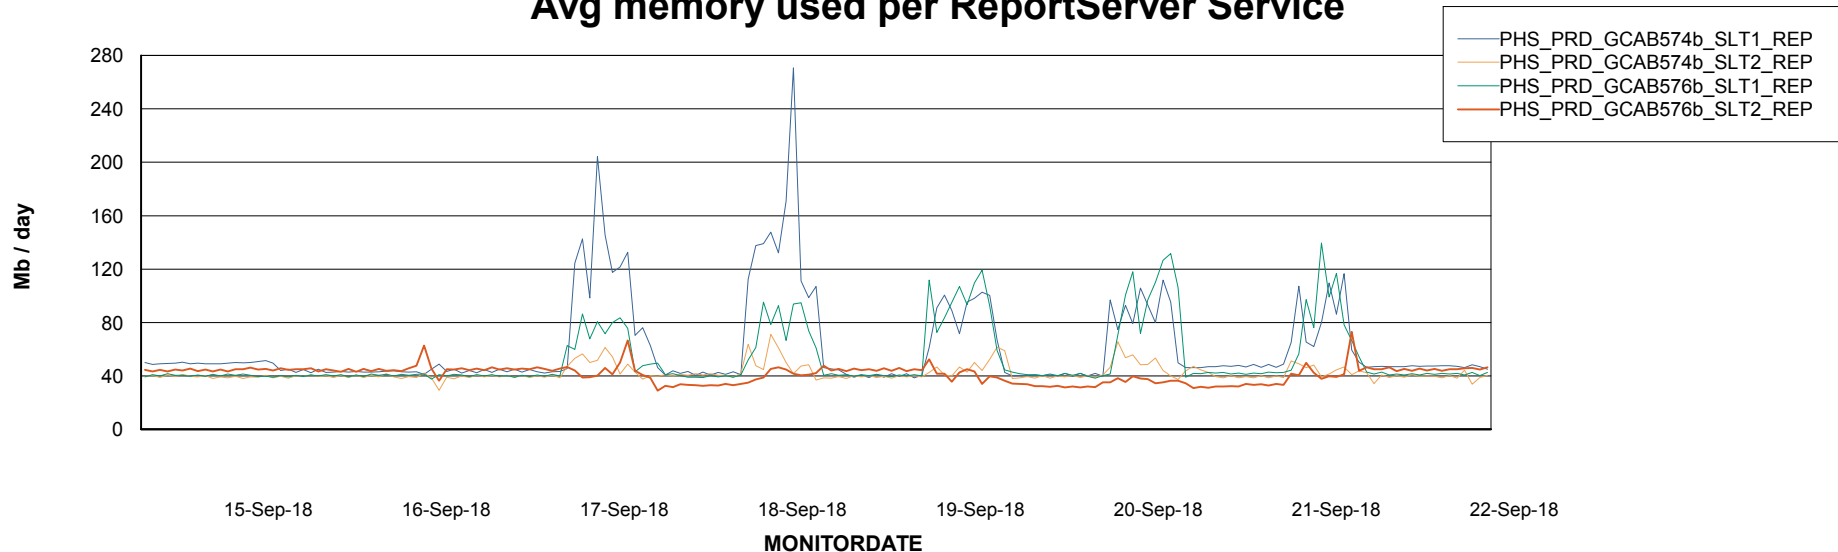

Avg memory used per ABS Server Service

Avg users per day per ABS server

Weekly SLA Customer Report

Customer PHS_Production
Database ID 47

ABSSolute Application ReportServer Services

Avg memory used per ReportServer Service