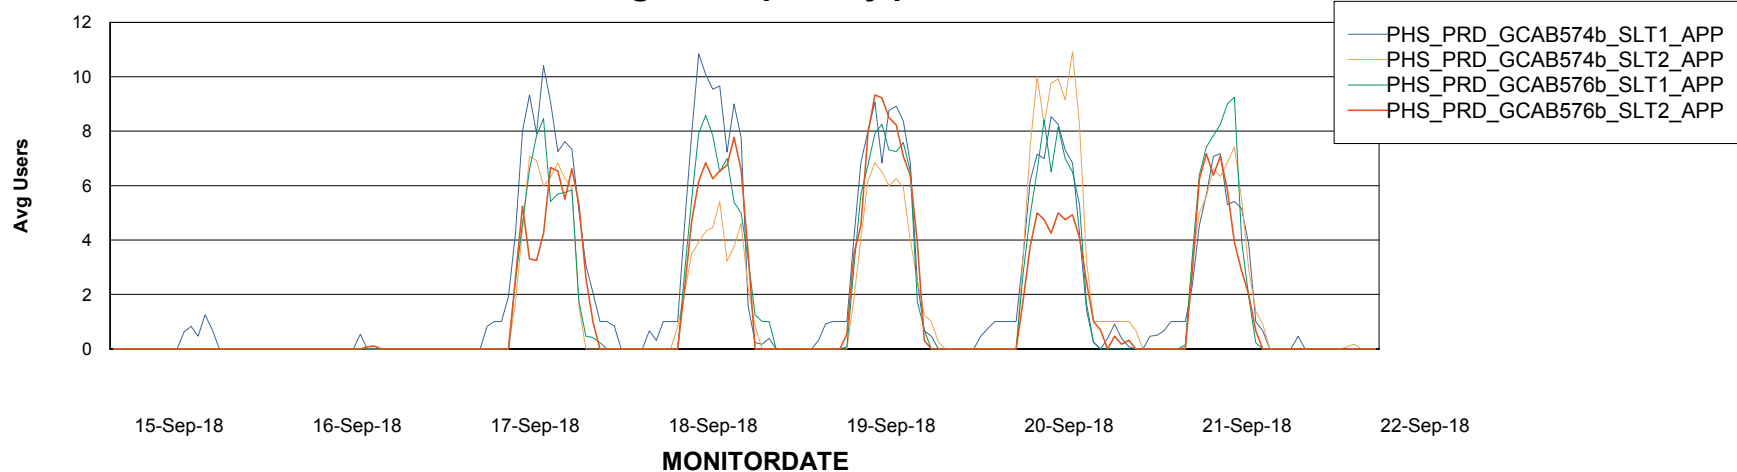

Avg users per day per ABS server