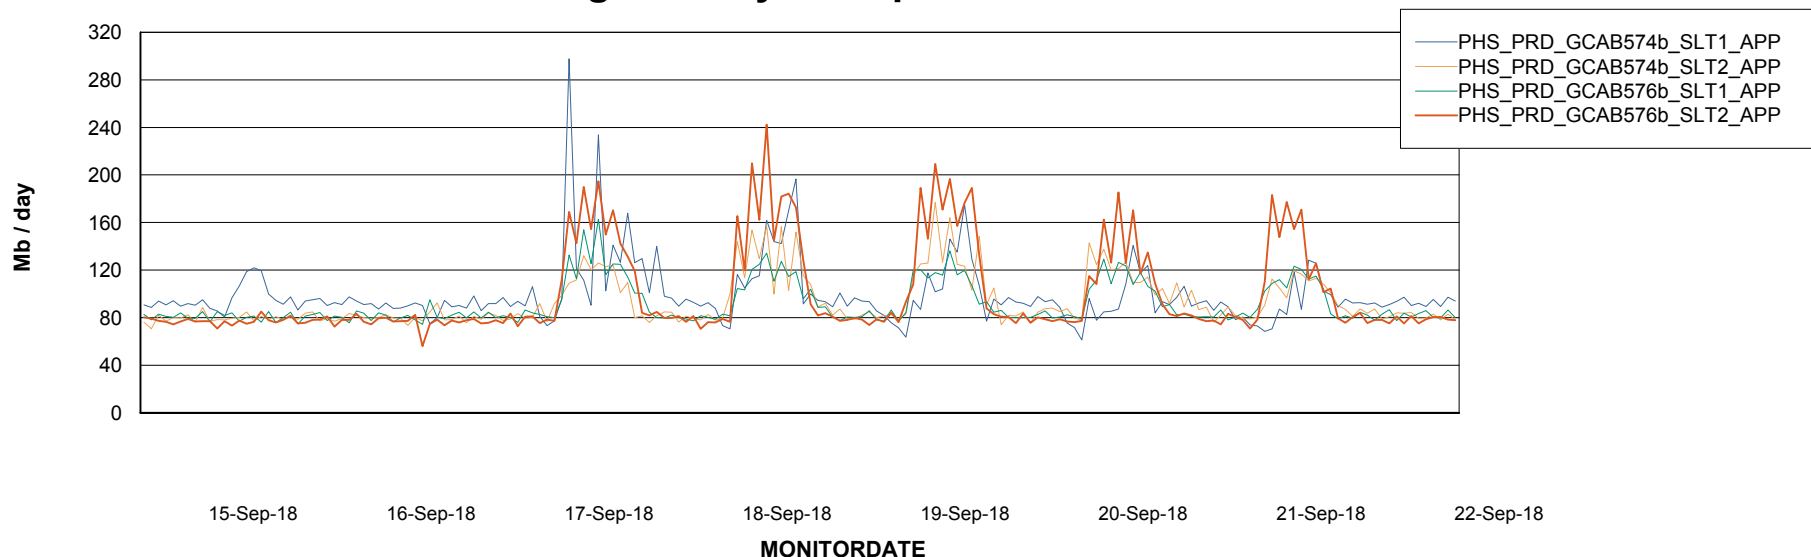

ABSSolute Application Server Services

Avg memory used per ABS Server Service