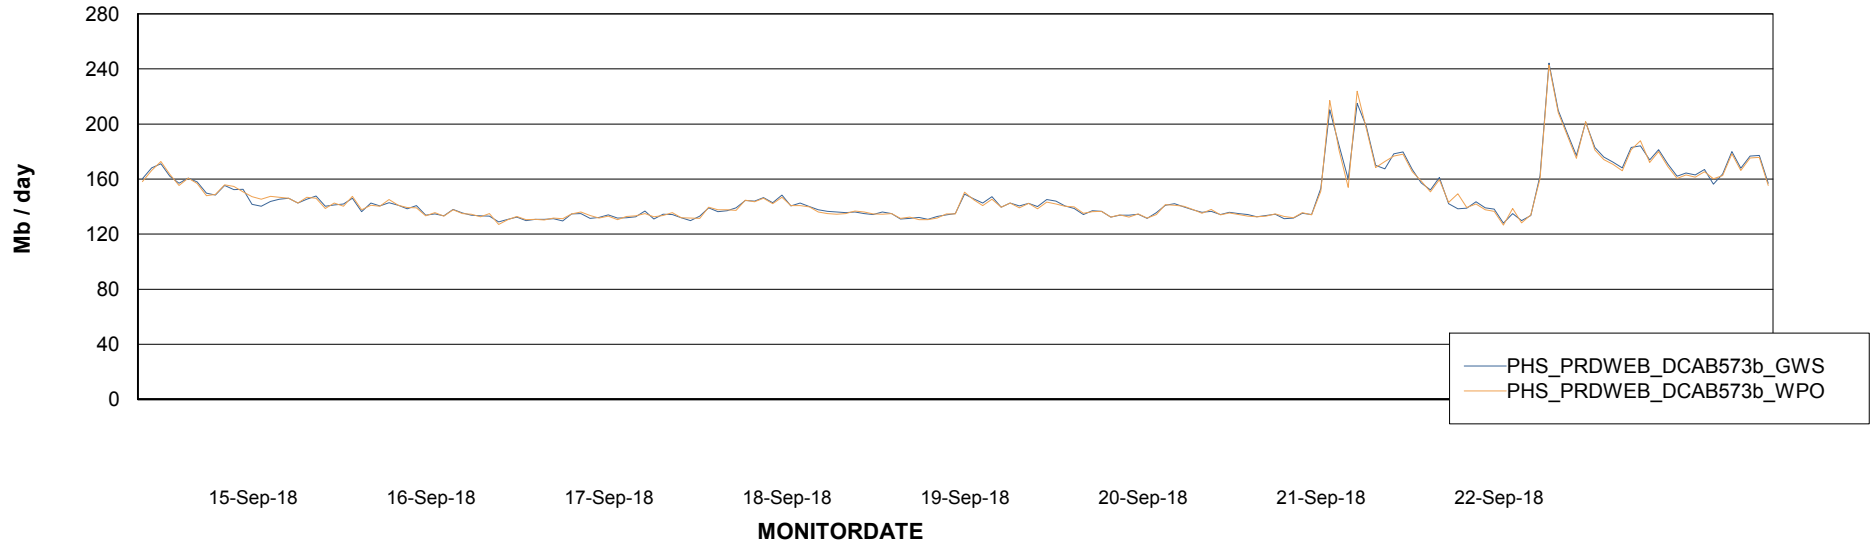

ABSSolute Web Component Services

Avg memory used per ABS Web component