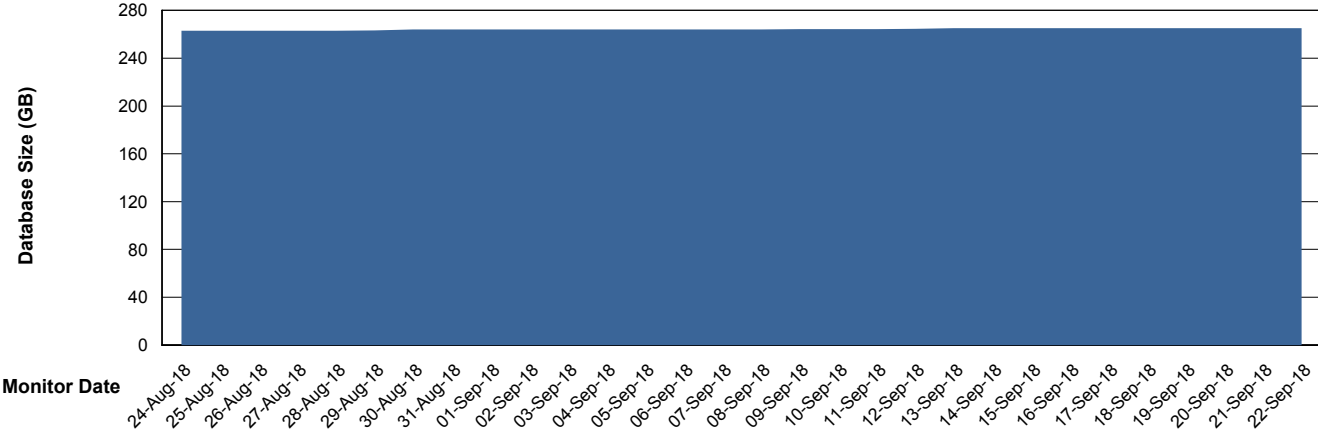

DATABASE SIZE PCODB_Production

Database growth over last month

Database Tablespace PCODB_Production

Date	Tablespace Name	Filesize (Gb)	Usedsize (Gb)	Percentage free
22-Sep-18	ABSDATA	103	88	15
	INDX	202	175	13
21-Sep-18	ABSDATA	103	88	15
	INDX	202	175	13
20-Sep-18	ABSDATA	103	88	15
	INDX	202	175	13
19-Sep-18	ABSDATA	103	88	15
	INDX	202	175	13
18-Sep-18	ABSDATA	103	88	15
	INDX	202	174	14
17-Sep-18	ABSDATA	103	88	15
	INDX	202	174	14
16-Sep-18	ABSDATA	103	88	15
	INDX	202	174	14