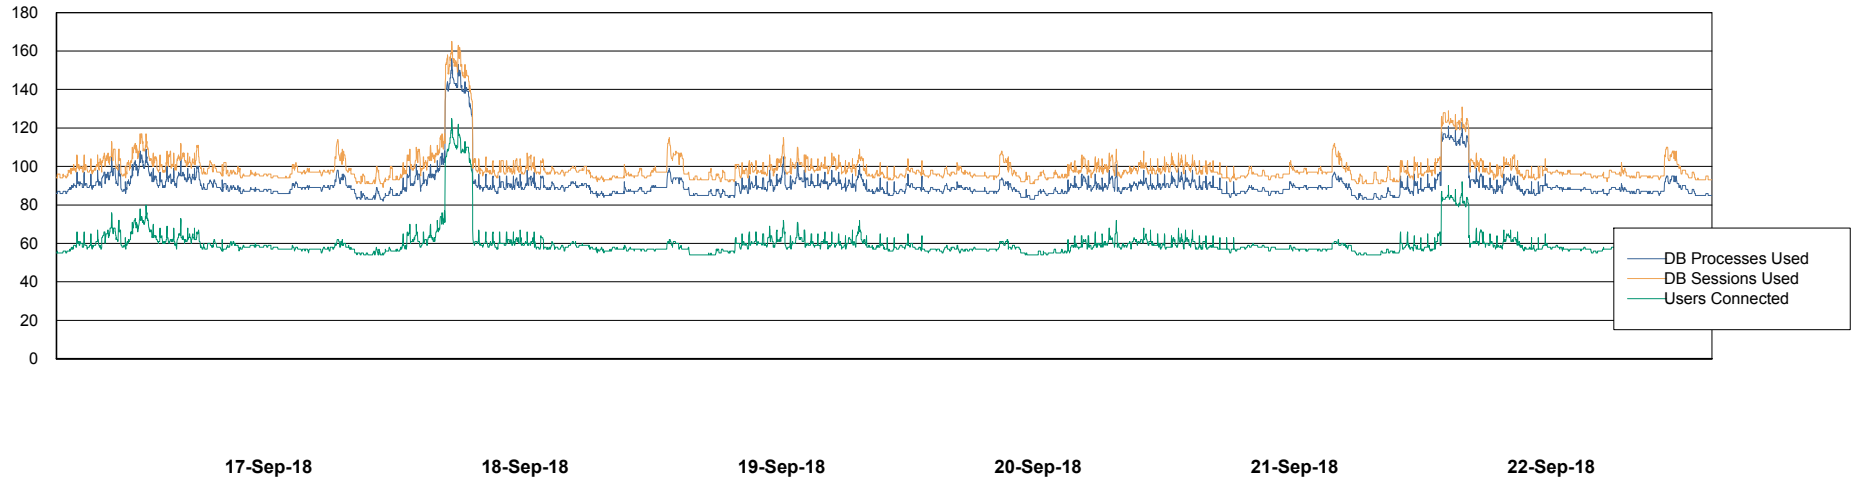

Harddisk Usage PCO_PRD_ORACLE2

	Free disk space on c: (%)	Total disk space on c: (Gb)	Free disk space on d: (%)	Total disk space on d: (Gb)
22-Sep-18	75	279	47	838
21-Sep-18	75	279	47	838
20-Sep-18	75	279	47	838
19-Sep-18	75	279	48	838
18-Sep-18	75	279	48	838
17-Sep-18	75	279	49	838
16-Sep-18	75	279	49	838

Weekly SLA Customer Report

Customer PCO Production
Database ID 44

Database Performance PCODB_Production

Weekly SLA Customer Report

Customer PCO Production
Database ID 44

Database Performance PCODB_Standby

Weekly SLA Customer Report