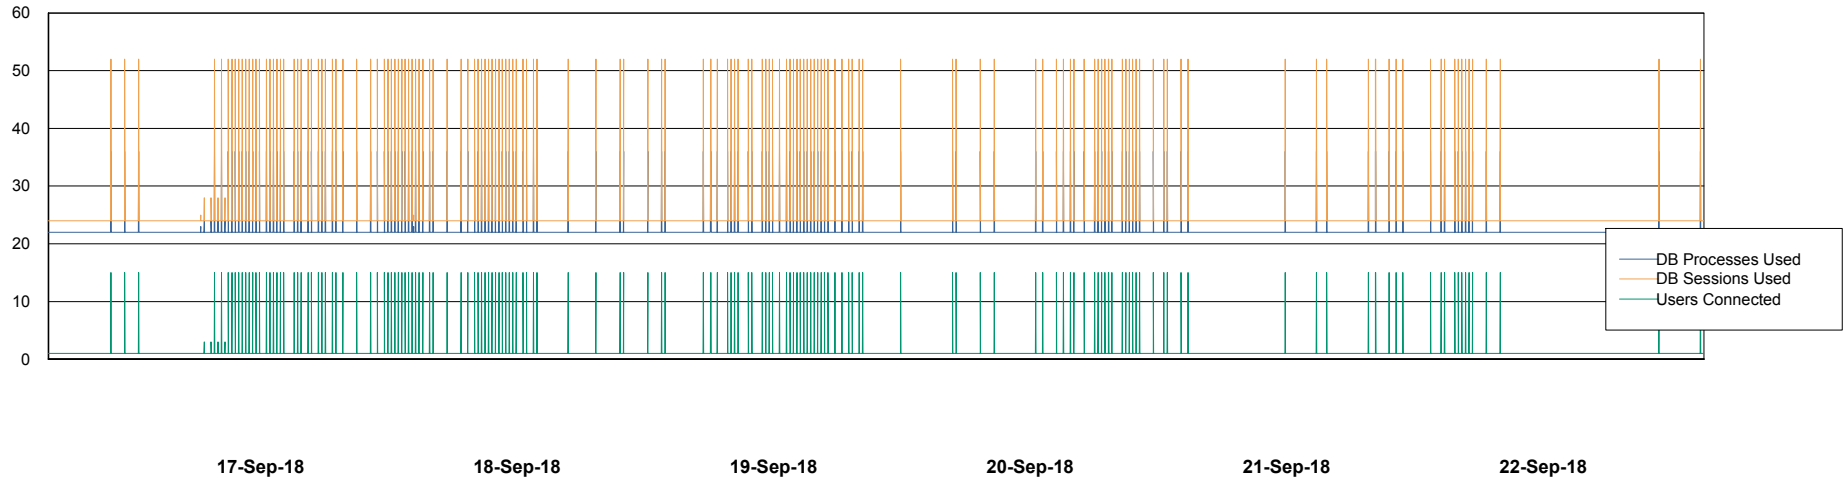

Weekly SLA Customer Report

Customer PCO Production
Database ID 44

Database Performance PCODB_Production

Weekly SLA Customer Report

Customer PCO Production
Database ID 44

Database Performance PCODB_Standby

Weekly SLA Customer Report