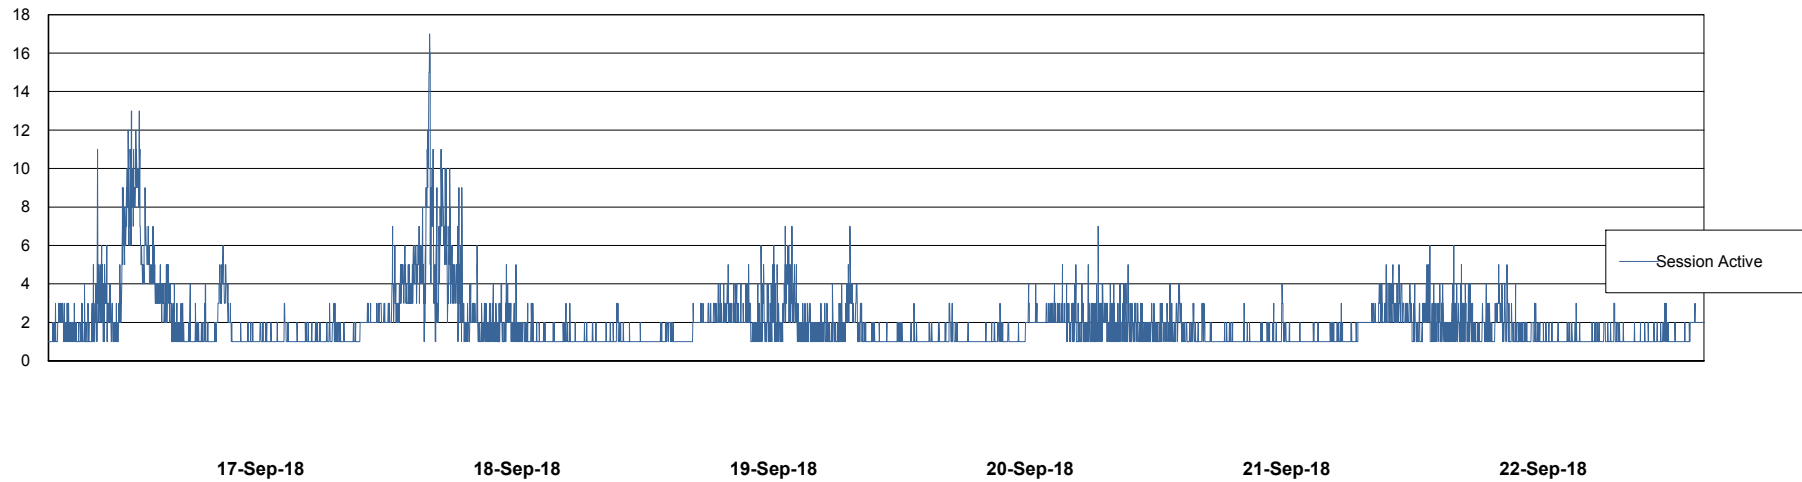

Database Performance PCODB_Production