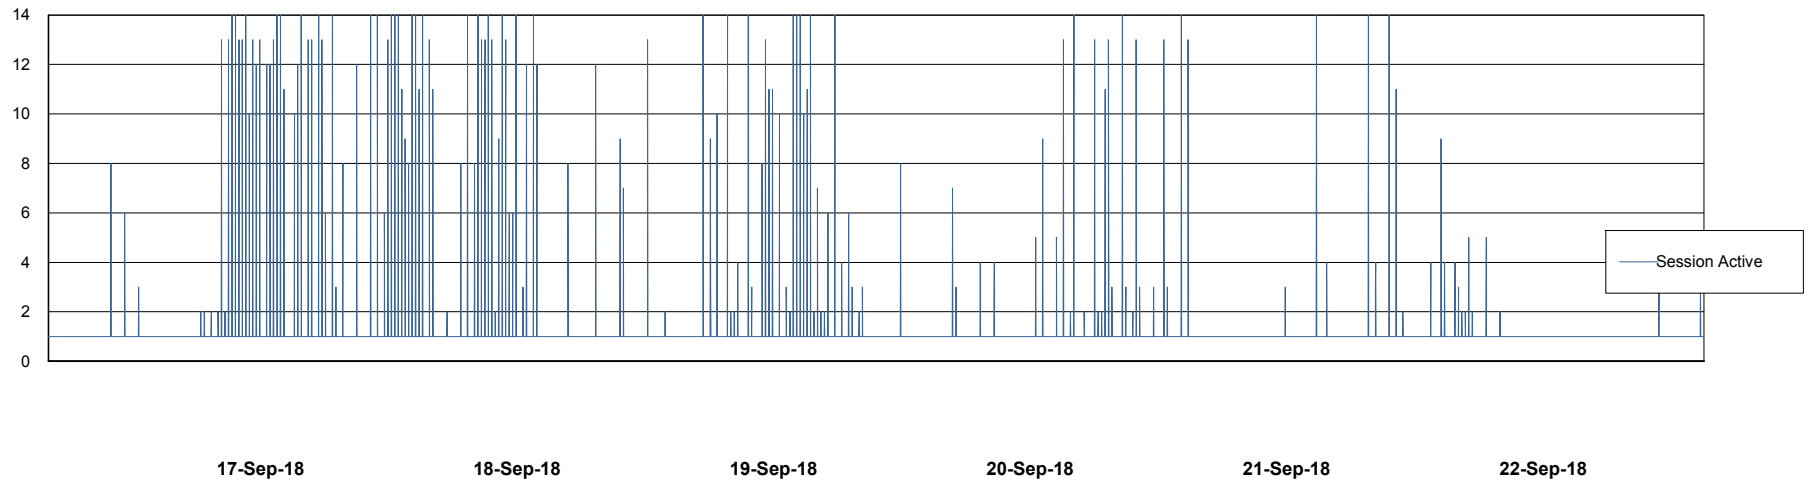

Weekly SLA Customer Report

Customer PCO Production
Database ID 44

Database Performance PCODB_Production

Weekly SLA Customer Report

Customer PCO Production
Database ID 44

Database Performance PCODB_Standby

Weekly SLA Customer Report