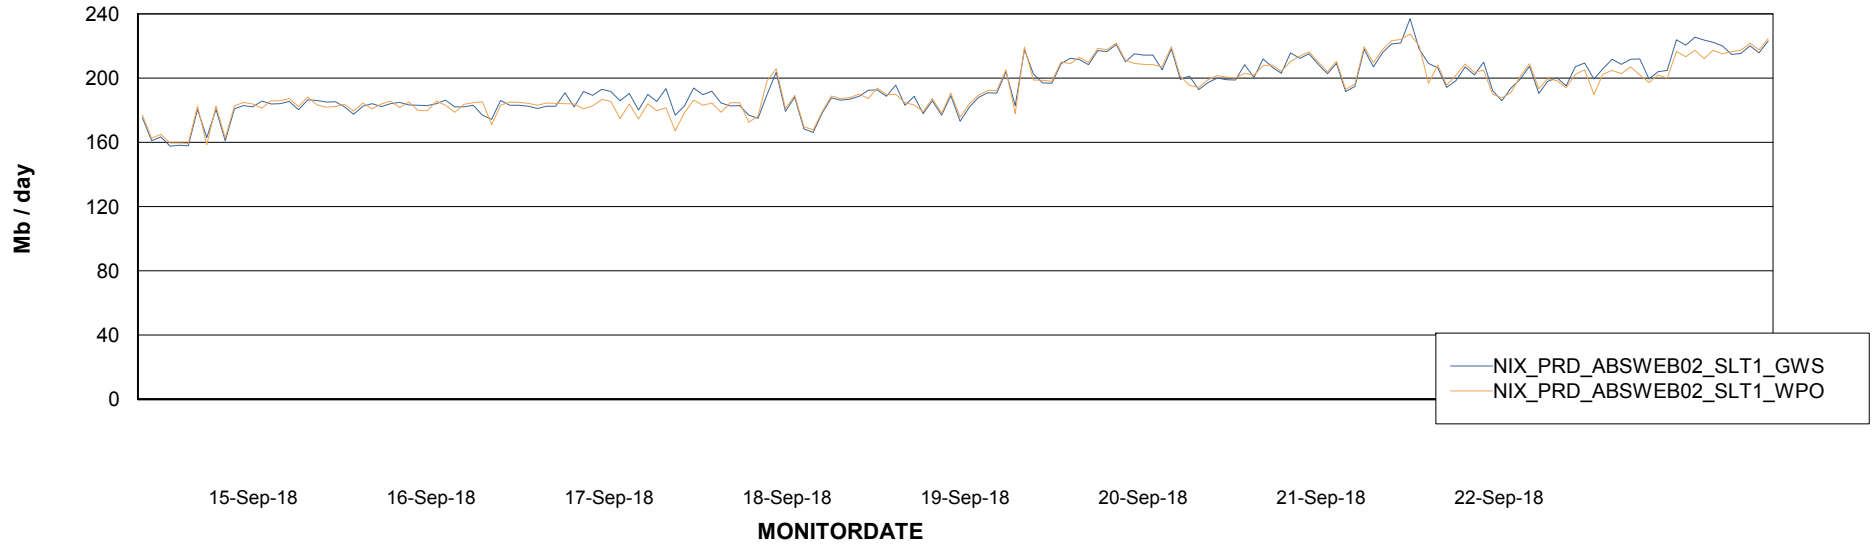

ABSolute Web Component Services

Avg memory used per ABS Web component