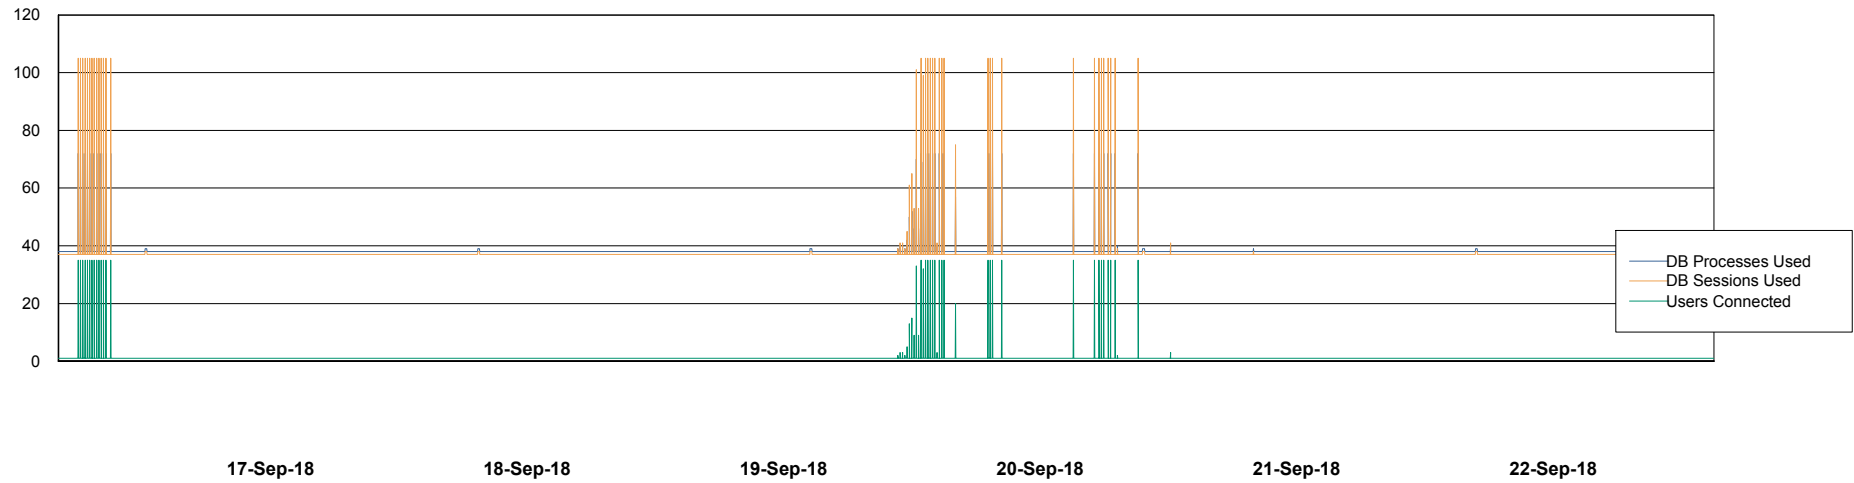

Database Performance NIXDB_Standby