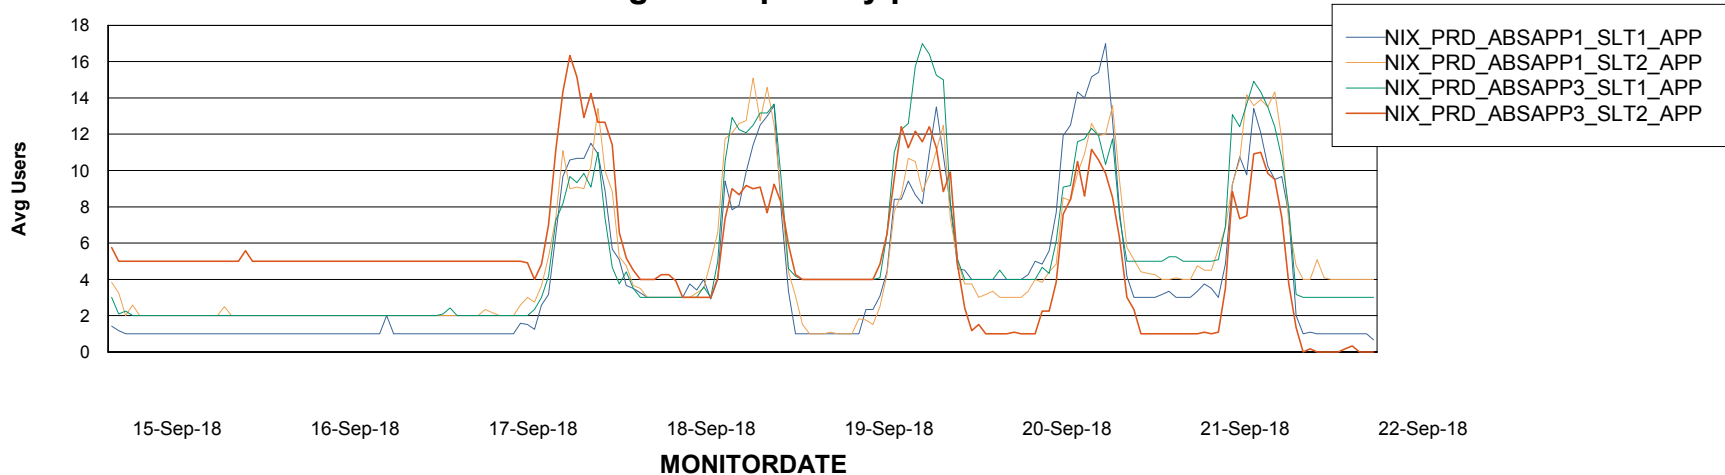

Avg users per day per ABS server