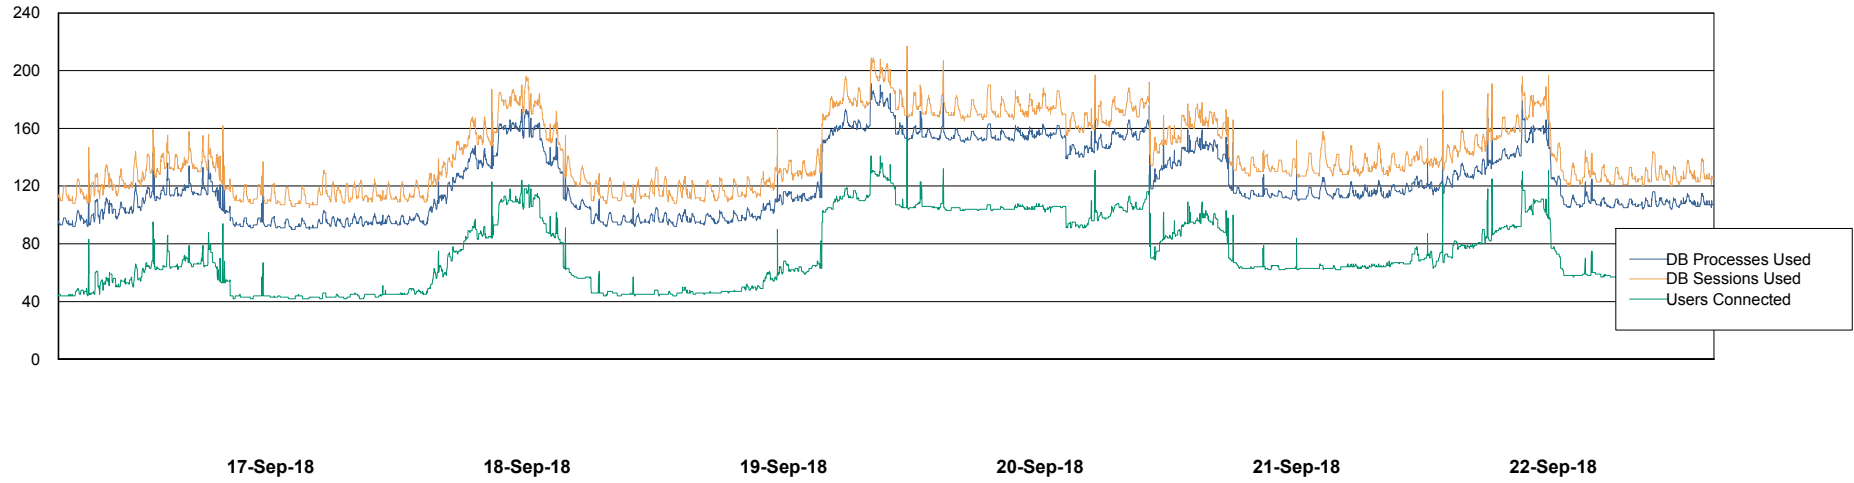

Weekly SLA Customer Report

Customer NIX_Production
Database ID 51

Database Performance NIXDB_BI

Weekly SLA Customer Report

Customer NIX_Production
Database ID 51

Database Performance NIXDB_Production

Weekly SLA Customer Report