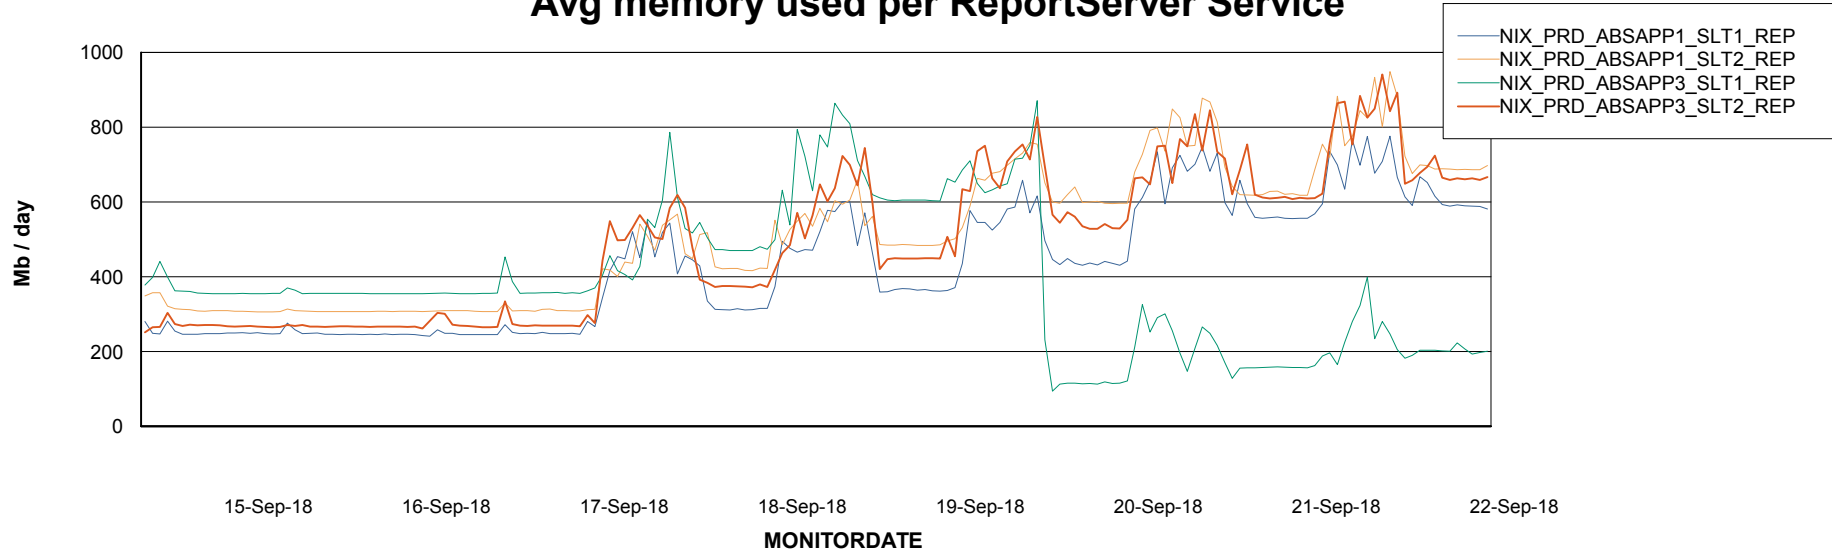

Avg users per day per ABS server

Weekly SLA Customer Report

Customer NIX_Production
Database ID 51

ABSSolute Application ReportServer Services

Avg memory used per ReportServer Service

Weekly SLA Customer Report