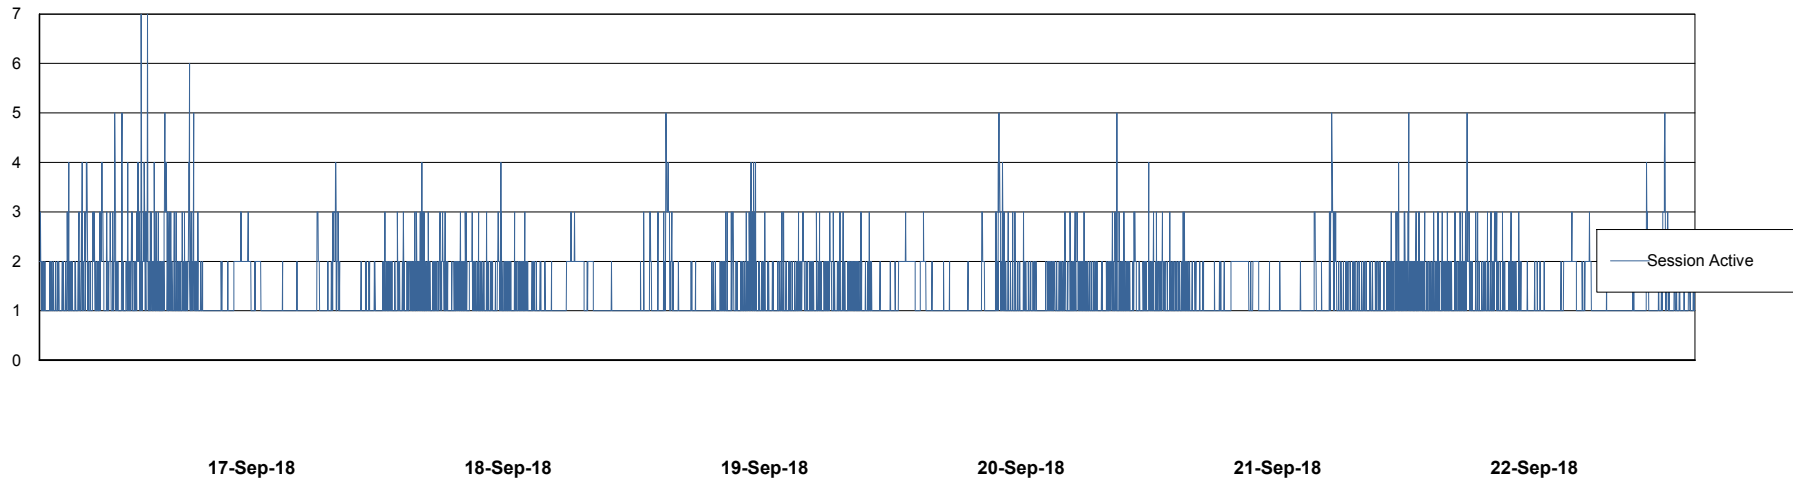

Weekly SLA Customer Report

Customer NIX_Production
Database ID 51

Database Performance NIXDB_BI

Weekly SLA Customer Report

Customer NIX_Production
Database ID 51

Database Performance NIXDB_Production

Weekly SLA Customer Report