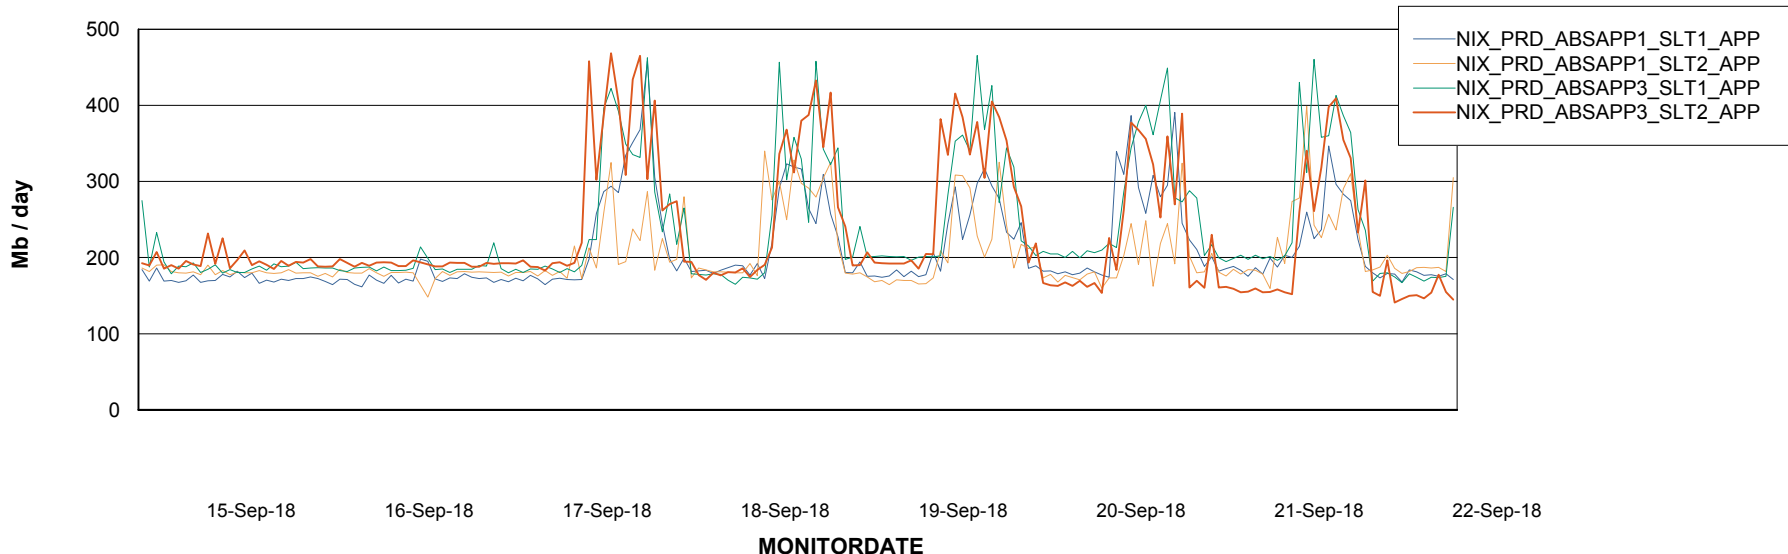

Standby Database Health NIX_Production

Recovery lag for last 7 days

Weekly SLA Customer Report

Customer NIX_Production
Database ID 51

ABSSolute Application Server Services

Avg memory used per ABS Server Service