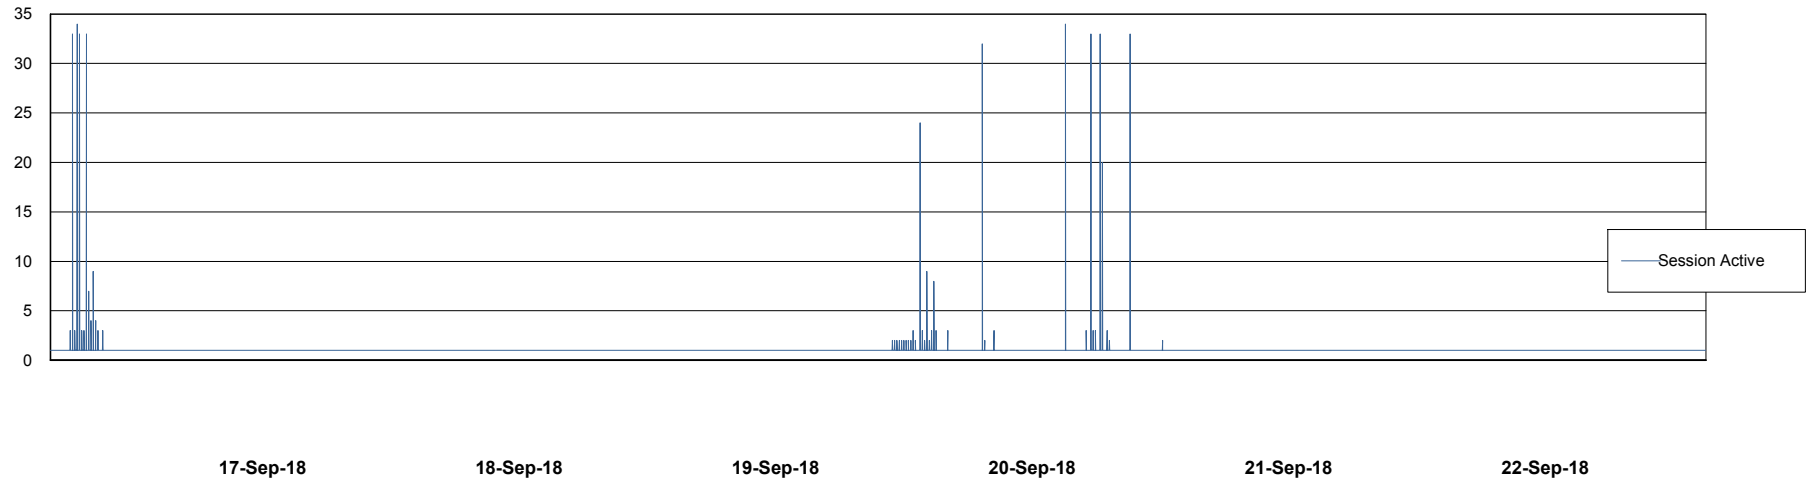

Database Performance NIXDB_Standby