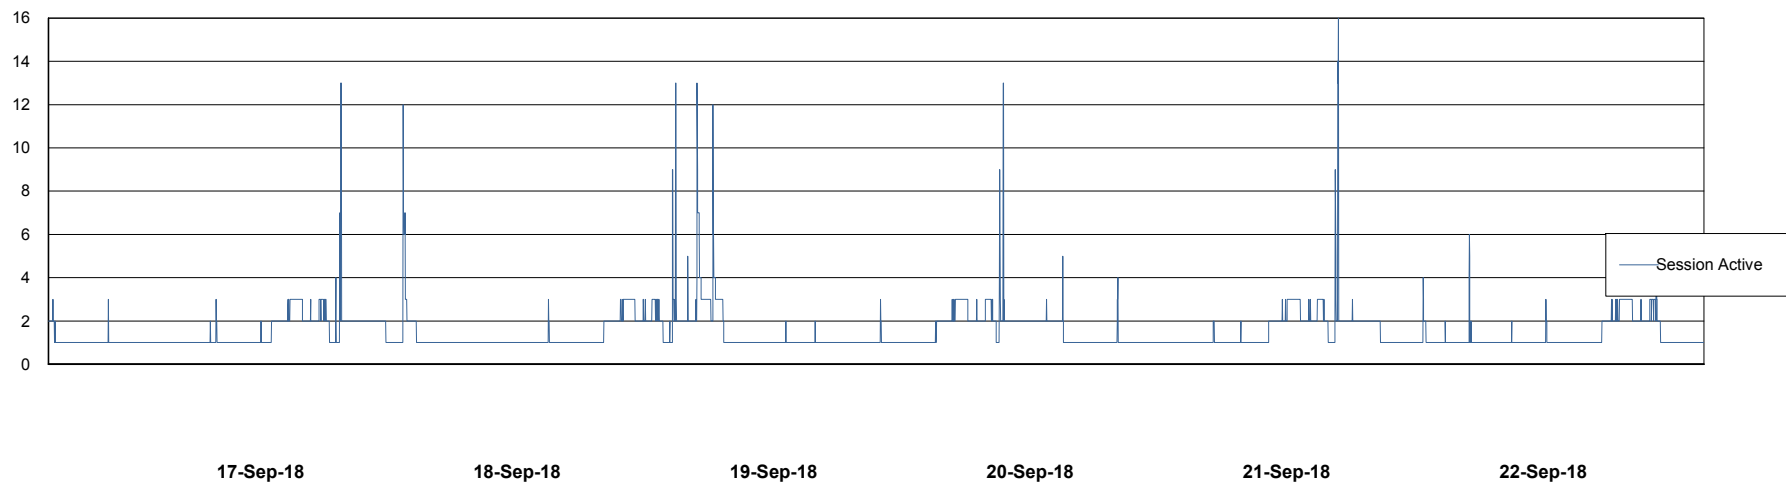

Database Performance LLGDBBI_Production