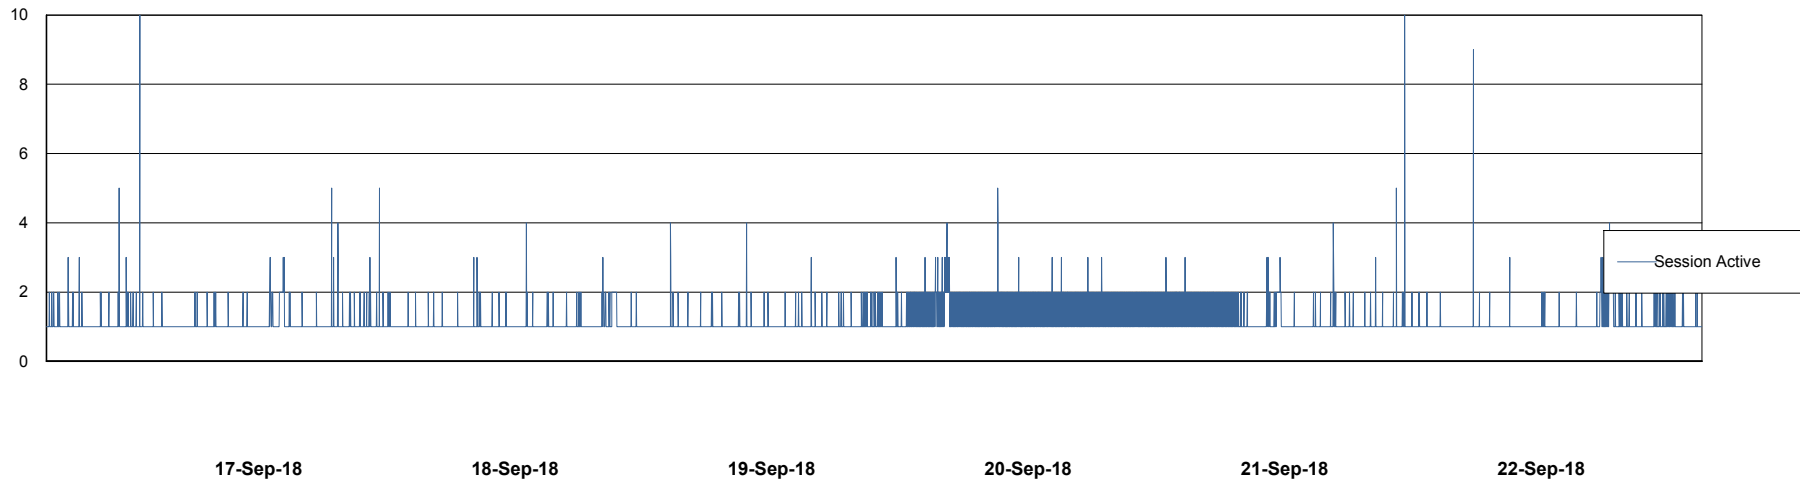

Weekly SLA Customer Report

Customer LLG_Production
Database ID 53

Database Performance LLGDB_Production

Weekly SLA Customer Report

Customer LLG_Production
Database ID 53

Database Performance LLGDB_Standby

Weekly SLA Customer Report