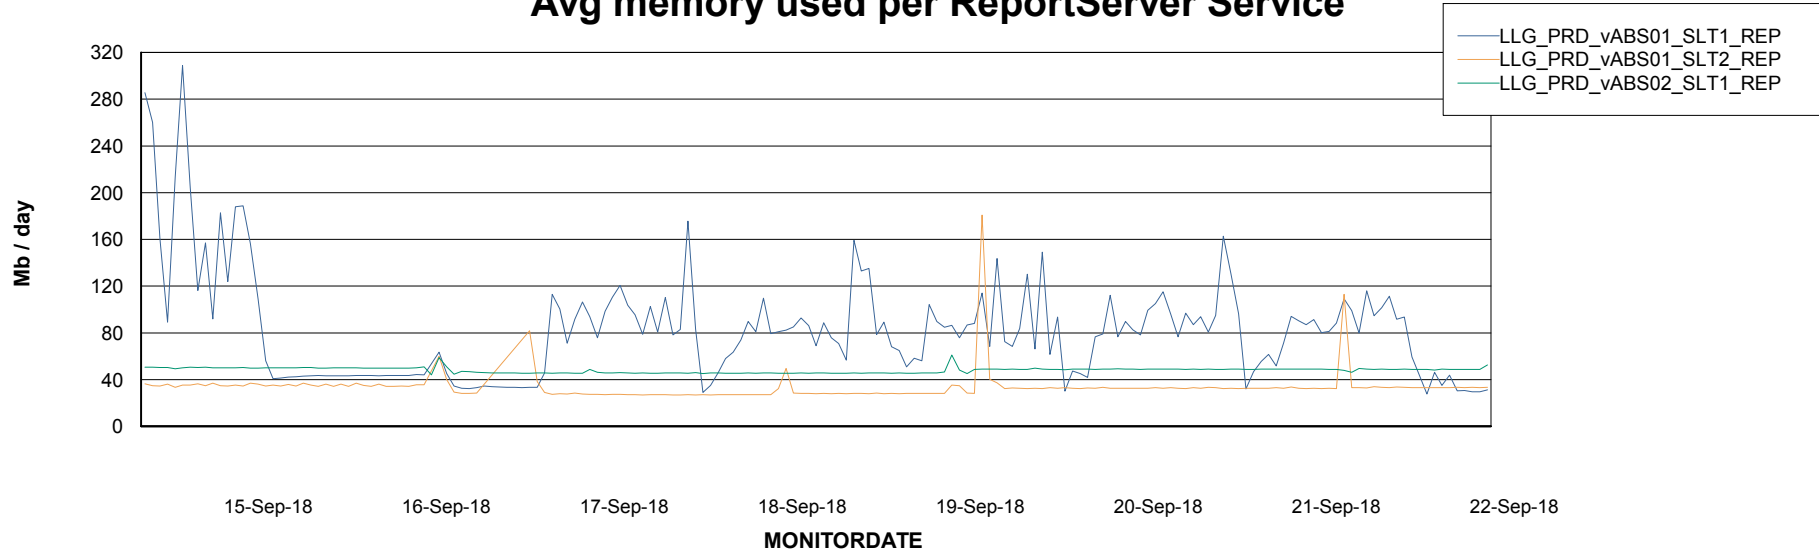

ABSSolute Application ReportServer Services

Avg memory used per ReportServer Service