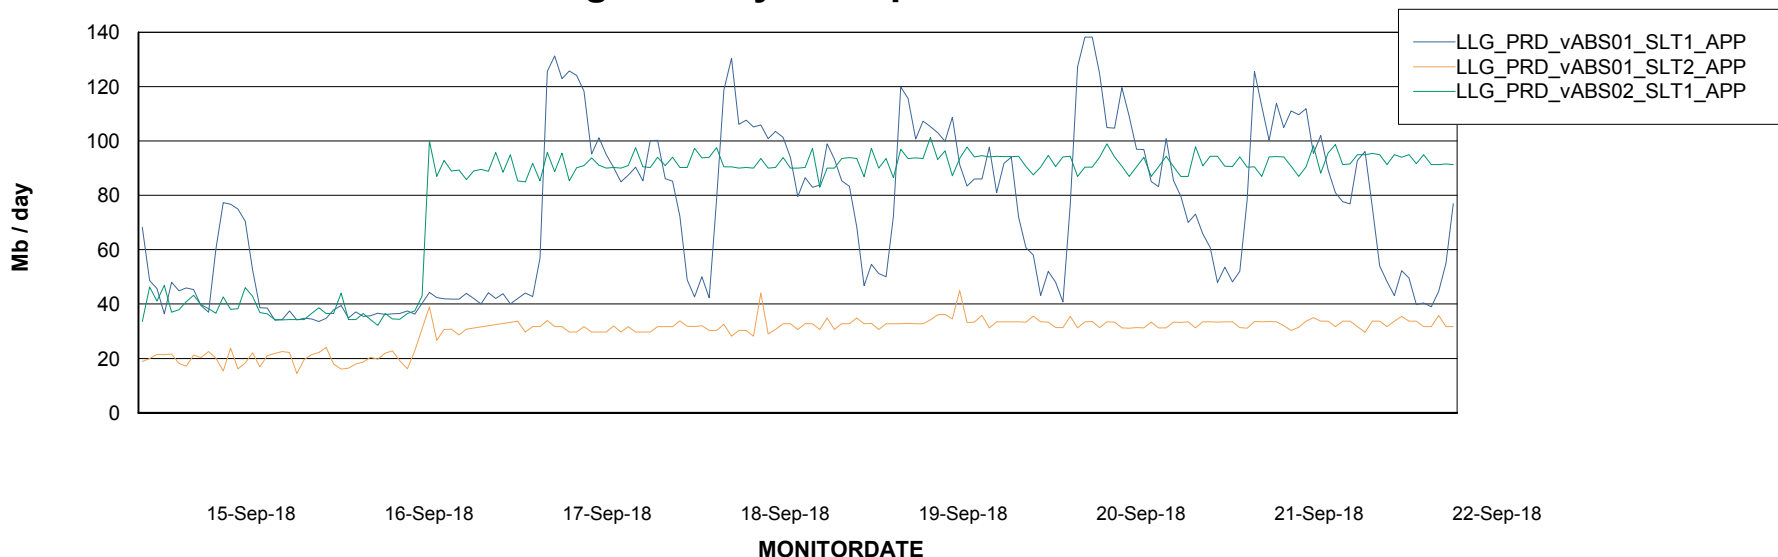

ABSSolute Application Server Services

Avg memory used per ABS Server Service