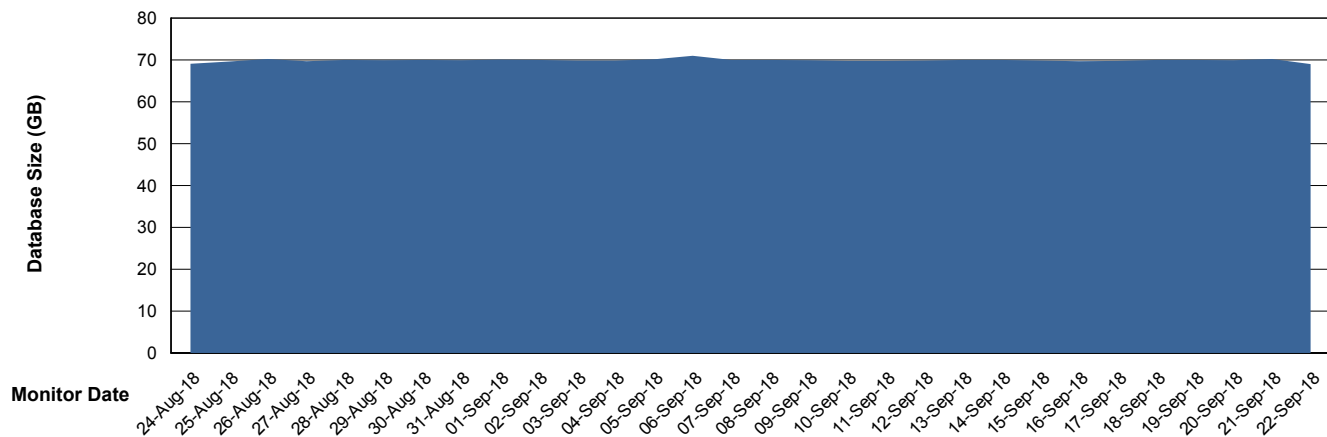

DATABASE SIZE LLGDBBI_Production

Database growth over last month