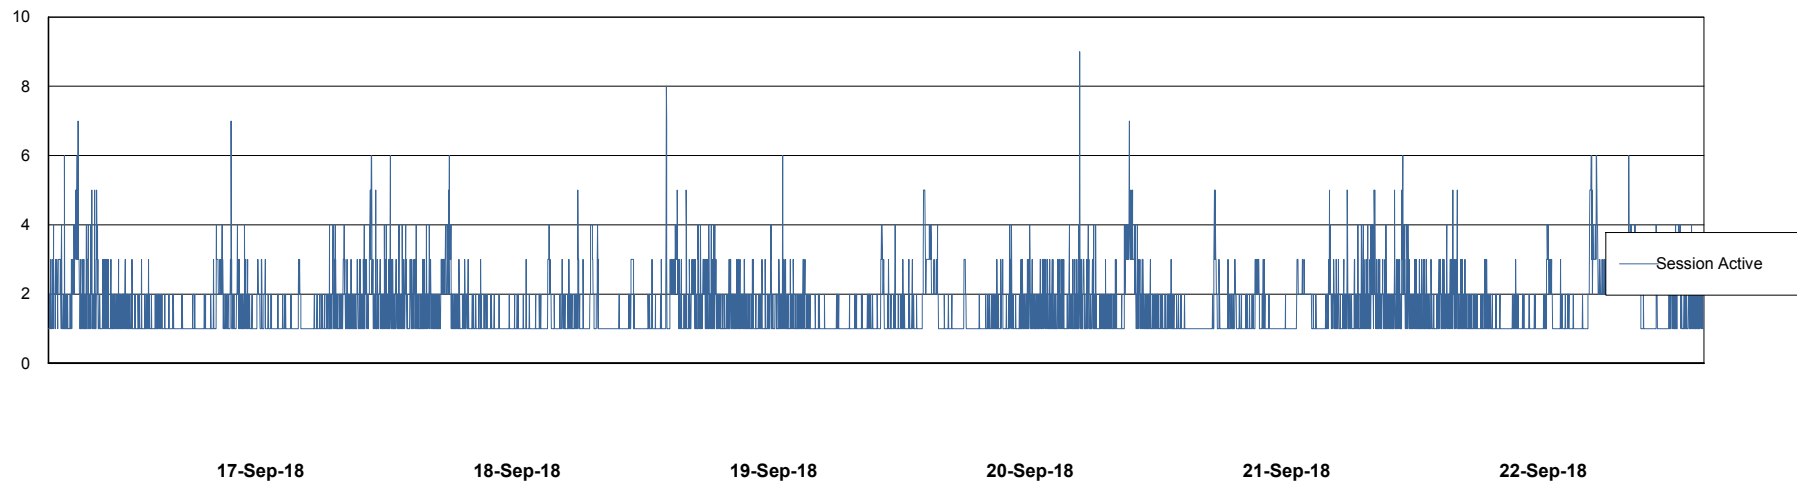

Database Performance LLGDB_Production