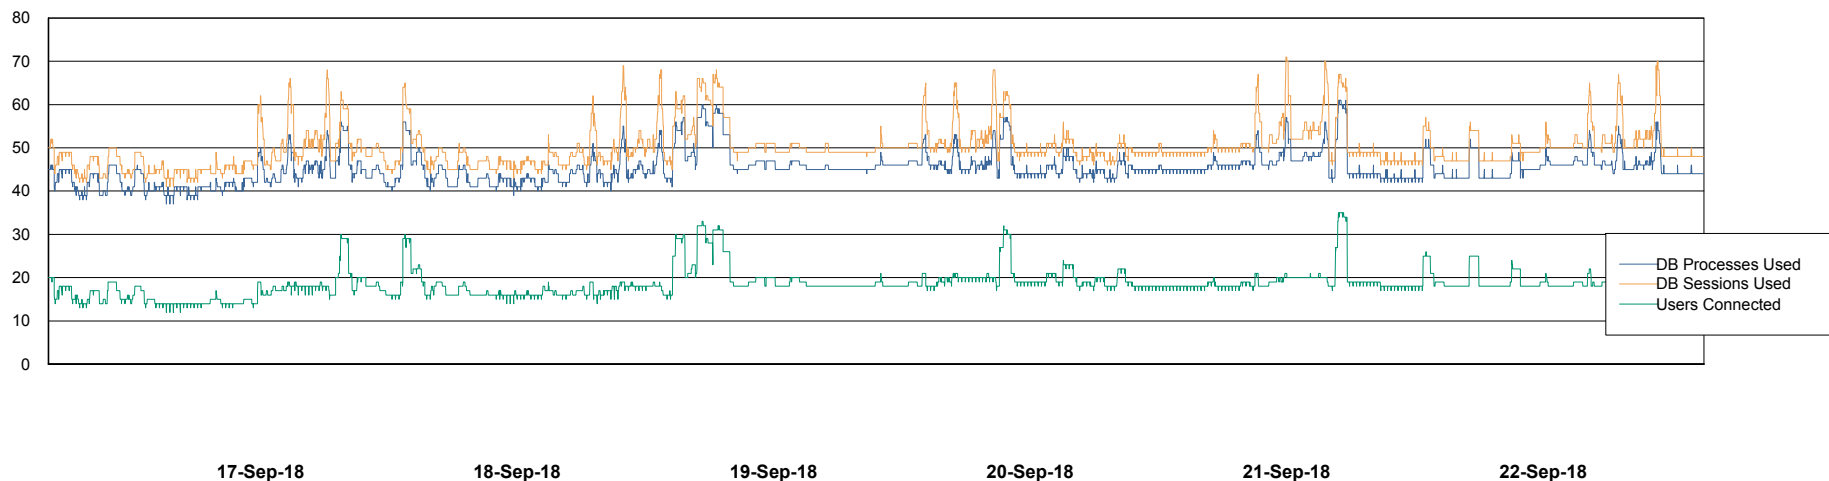

Database Performance LLGDBBI_Production