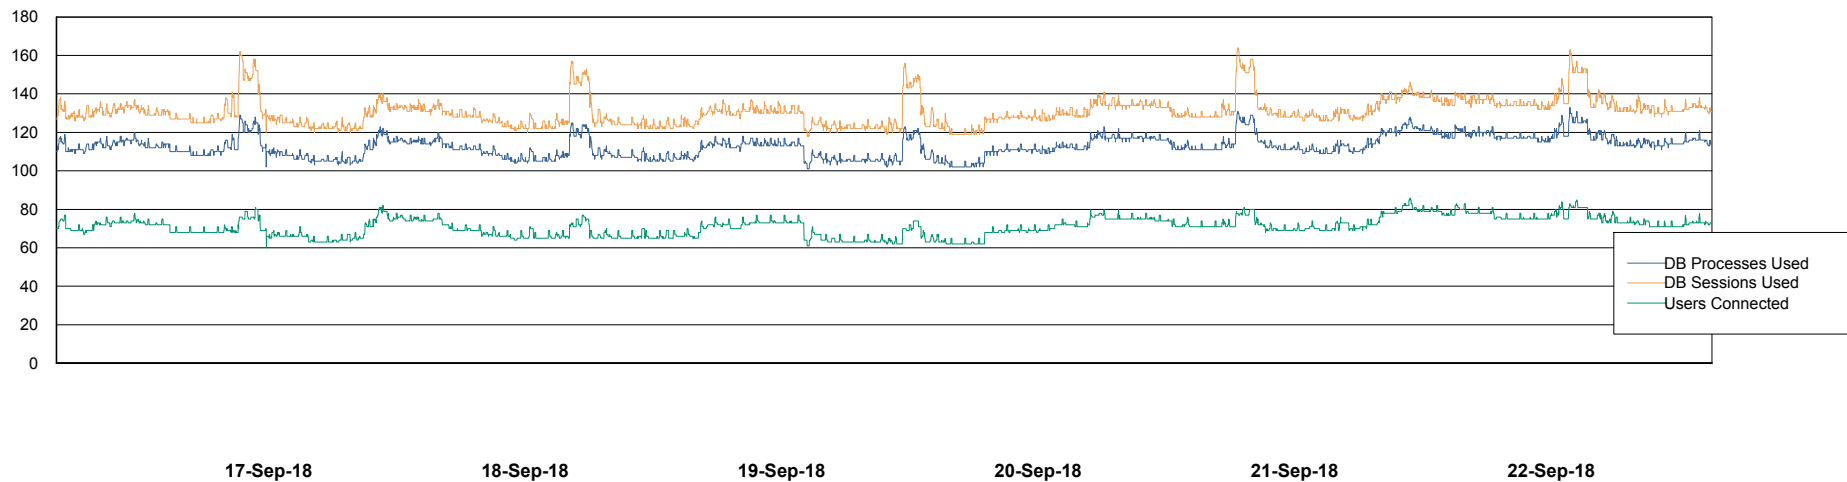

Database Performance LLGDB_Production