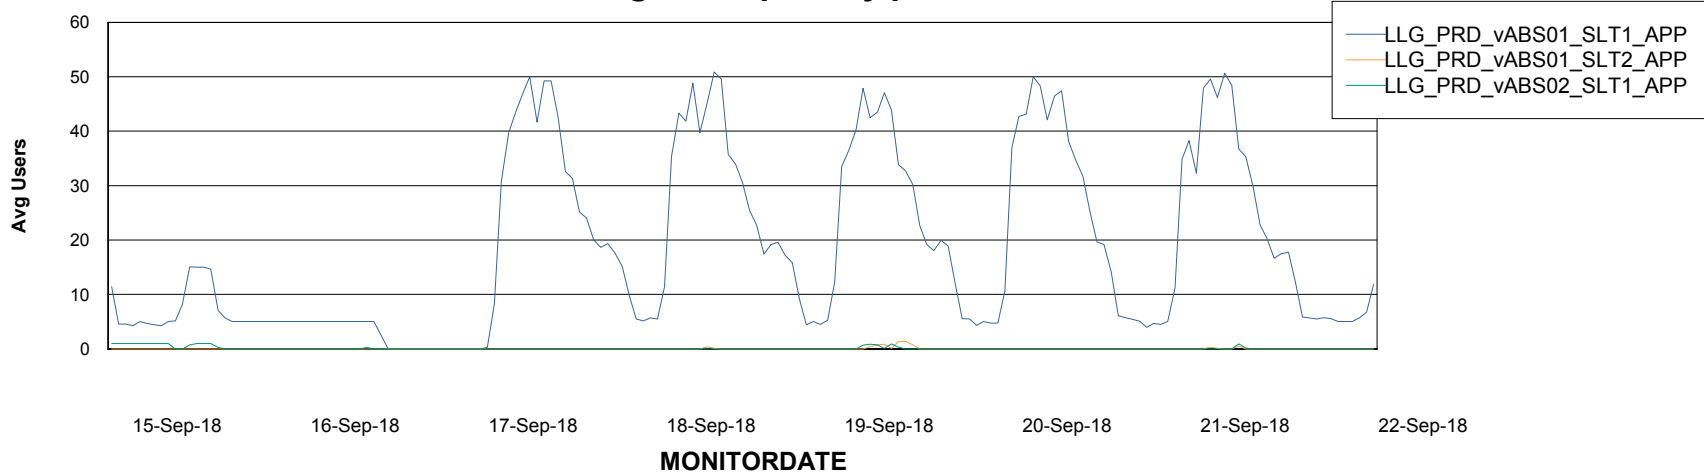

Weekly SLA Customer Report

Customer LLG_Production
Database ID 53

ABSSolute Application Server Services

Avg memory used per ABS Server Service

Avg users per day per ABS server

Weekly SLA Customer Report

Customer LLG_Production
Database ID 53