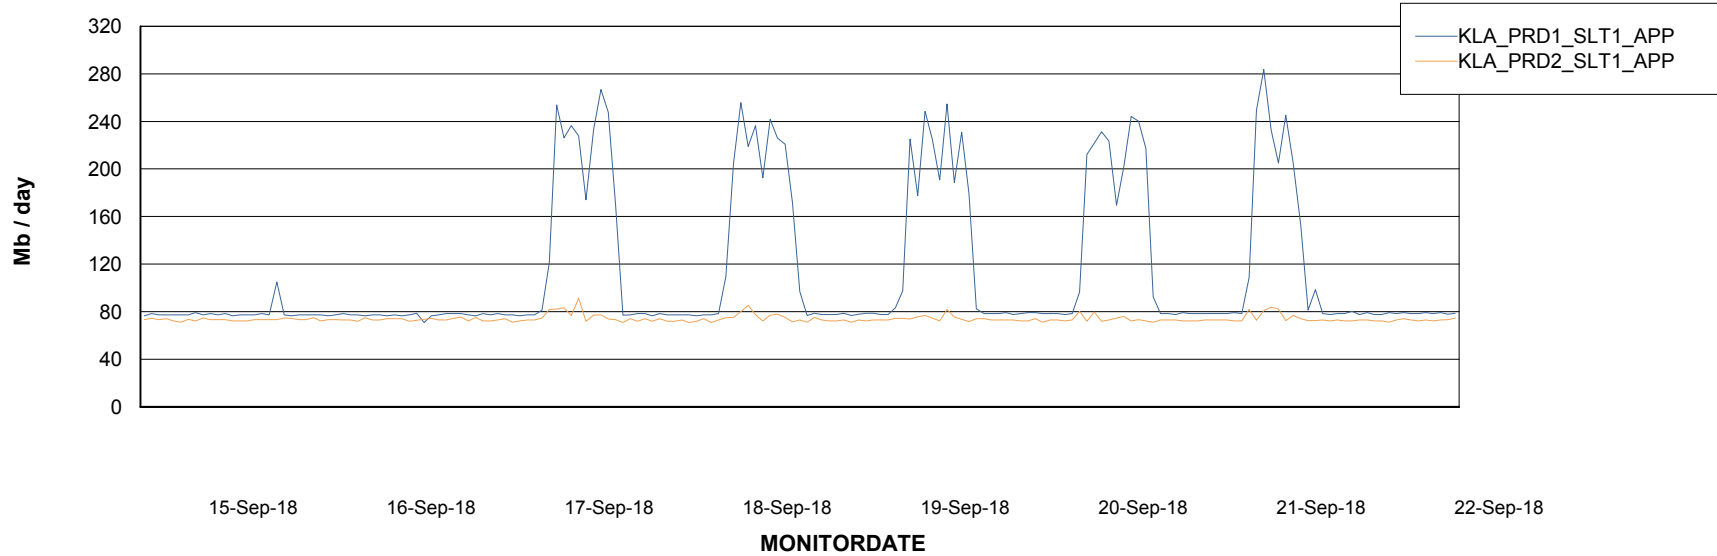

ABSSolute Application Server Services

Avg memory used per ABS Server Service