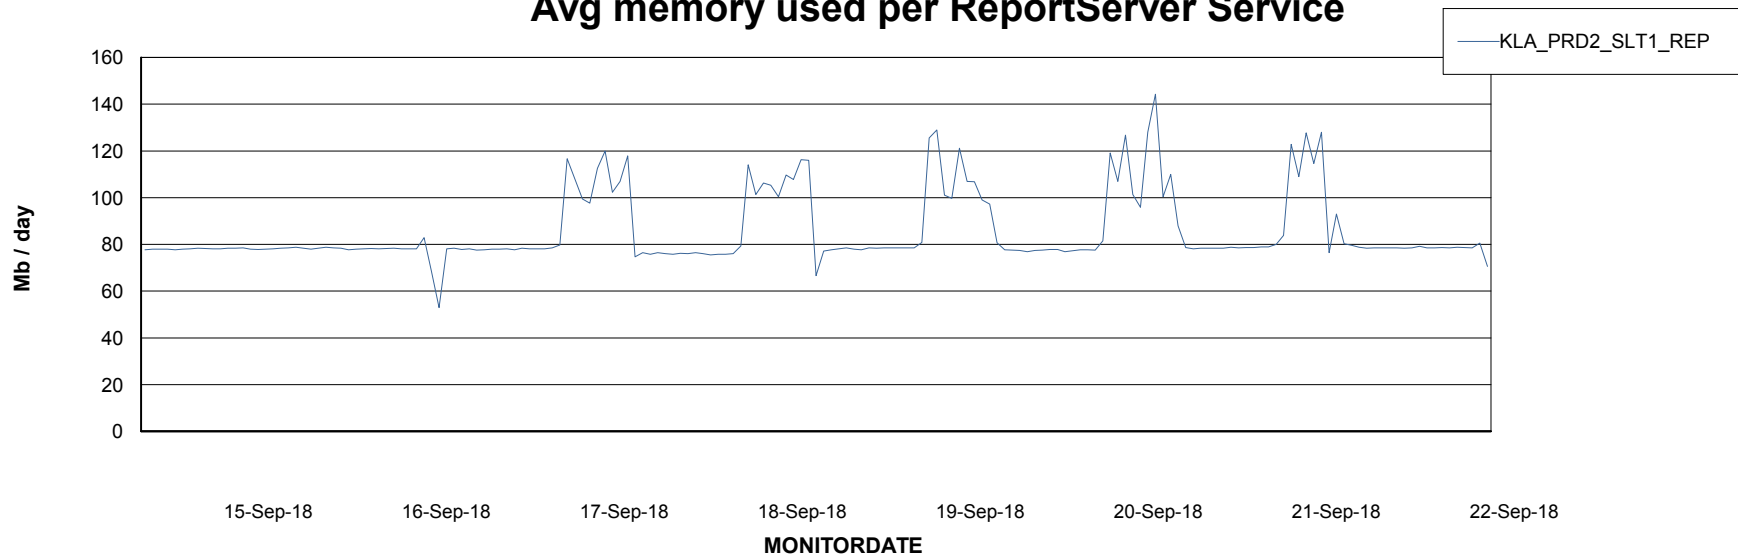

ABSSolute Application ReportServer Services

Avg memory used per ReportServer Service