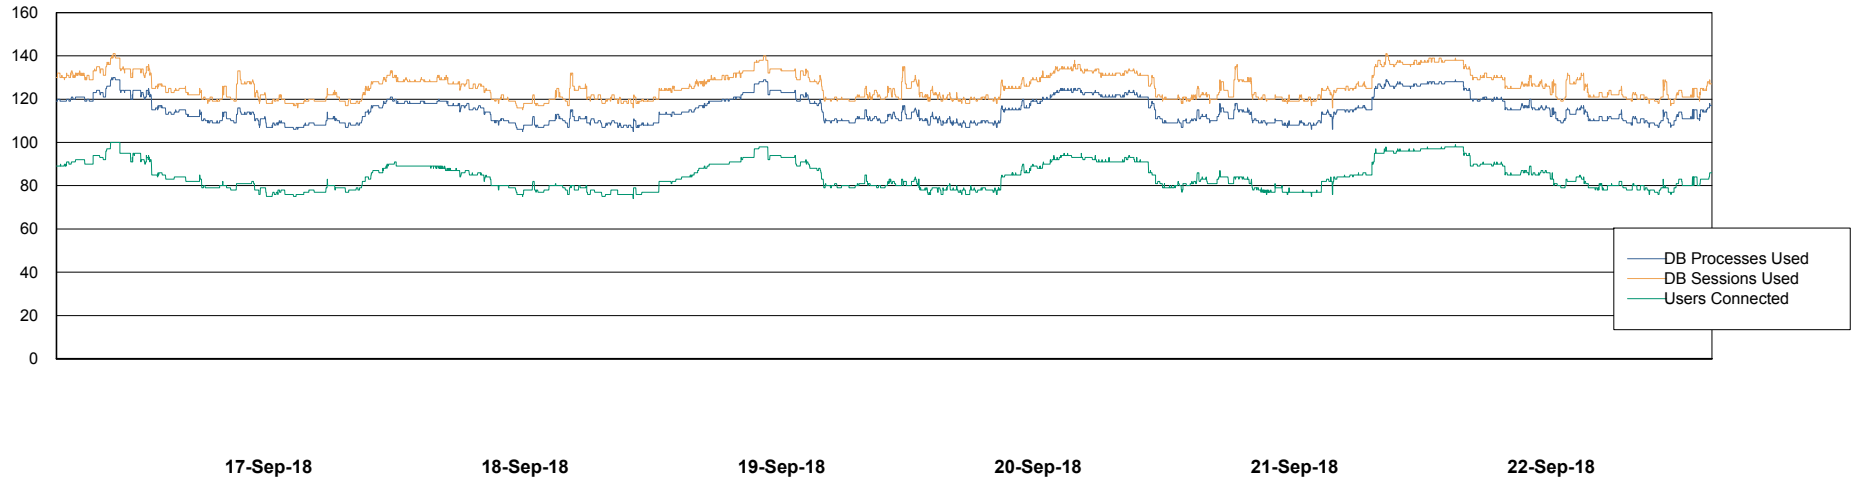

Harddisk Usage FIS_PRD_ORACLE2

	Free disk space on c: (%)	Total disk space on c: (Gb)	Free disk space on l: (%)	Total disk space on l: (Gb)	Free disk space on o: (%)	Total disk space on o: (Gb)
22-Sep-18	70	279	18	279	12	373
21-Sep-18	70	279	18	279	12	373
20-Sep-18	70	279	18	279	12	373
19-Sep-18	70	279	18	279	12	373
18-Sep-18	70	279	18	279	12	373
17-Sep-18	70	279	18	279	12	373
16-Sep-18	70	279	18	279	12	373

Weekly SLA Customer Report

Customer FIS_Production
Database ID 46

Database Performance FISDB_Production

Weekly SLA Customer Report

Customer FIS_Production
Database ID 46

Database Performance FISDB_Standby

Weekly SLA Customer Report