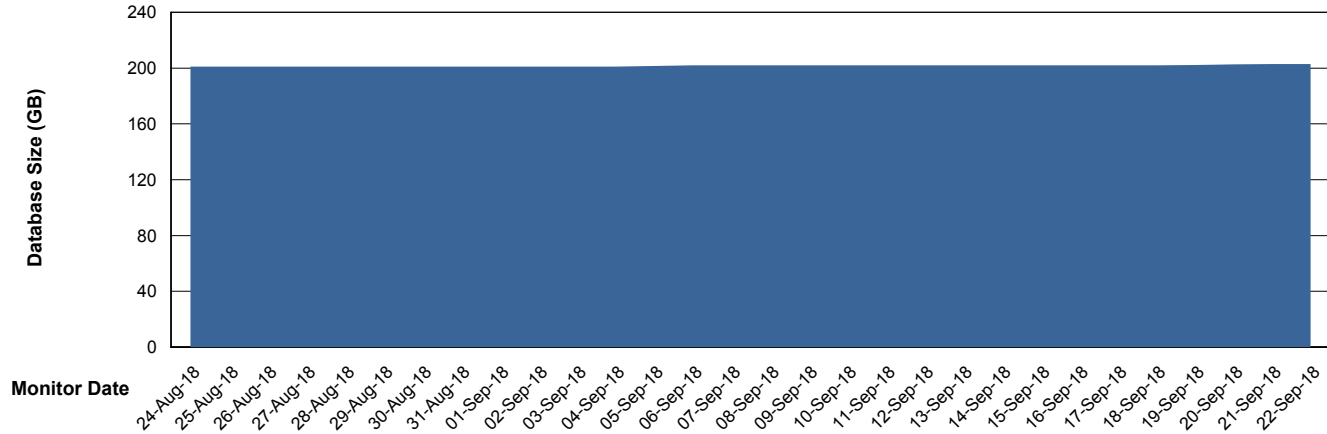

Weekly SLA Customer Report

Customer FIS_Production
Database ID 46

Database Performance FISDB_Production

Weekly SLA Customer Report

Customer FIS_Production
Database ID 46

Database Performance FISDB_Standby

Weekly SLA Customer Report

Customer FIS_Production
 Database ID 46

DATABASE SIZE FISDB_Production

Database growth over last month

Database Tablespace FISDB_Production

Date	Tablespace Name	Filesize (Gb)	Usedsize (Gb)	Percentage free
22-Sep-18	ABSDATA	98	85	13
	INDX	131	120	8
21-Sep-18	ABSDATA	98	85	13
	INDX	131	120	8
20-Sep-18	ABSDATA	98	85	13
	INDX	131	119	9
19-Sep-18	ABSDATA	98	85	13
	INDX	131	119	9
18-Sep-18	ABSDATA	98	85	13
	INDX	131	119	9
17-Sep-18	ABSDATA	98	85	13
	INDX	131	119	9
16-Sep-18	ABSDATA	98	85	13
	INDX	131	119	9