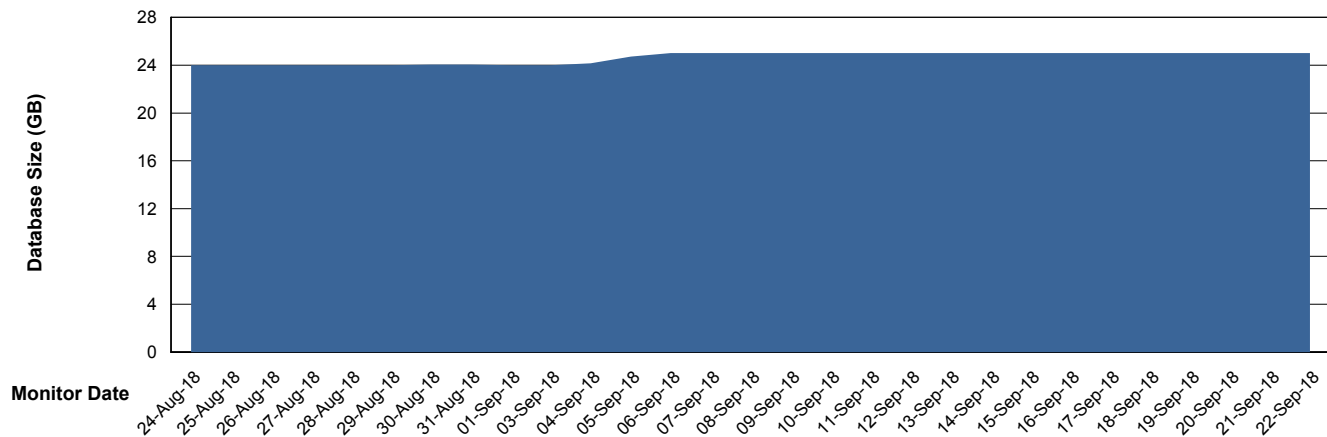

Weekly SLA Customer Report

Customer ECL Production
Database ID 77

Database Performance ECLDB_Production

Weekly SLA Customer Report

Customer ECL Production
 Database ID 77

DATABASE SIZE ECLDB_Production

Database growth over last month

Database Tablespace ECLDB_Production

Date	Tablespace Name	Filesize (Gb)	Usedsize (Gb)	Percentage free
22-Sep-18	ABSDATA	25	22	12
	INDX	8	1	88
21-Sep-18	ABSDATA	25	22	12
	INDX	8	1	88
20-Sep-18	ABSDATA	25	22	12
	INDX	8	1	88
19-Sep-18	ABSDATA	25	22	12
	INDX	8	1	88
18-Sep-18	ABSDATA	25	22	12
	INDX	8	1	88
17-Sep-18	ABSDATA	25	22	12
	INDX	8	1	88
16-Sep-18	ABSDATA	25	22	12
	INDX	8	1	88