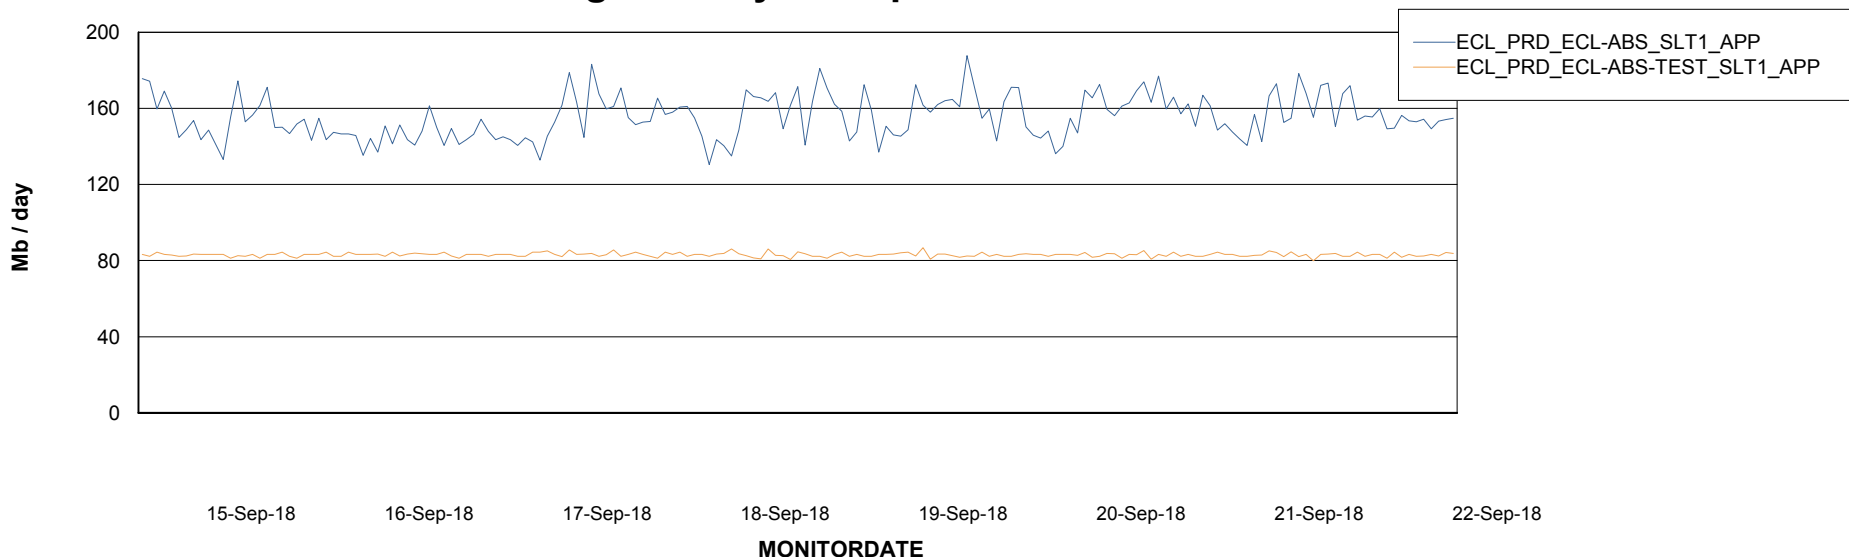

Database Tablespace ECLDB_Production

Date	Tablespace Name	Filesize (Gb)	Usedsize (Gb)	Percentage free
22-Sep-18	ABSDATA	25	22	12
	INDX	8	1	88
21-Sep-18	ABSDATA	25	22	12
	INDX	8	1	88
20-Sep-18	ABSDATA	25	22	12
	INDX	8	1	88
19-Sep-18	ABSDATA	25	22	12
	INDX	8	1	88
18-Sep-18	ABSDATA	25	22	12
	INDX	8	1	88
17-Sep-18	ABSDATA	25	22	12
	INDX	8	1	88
16-Sep-18	ABSDATA	25	22	12
	INDX	8	1	88

Weekly SLA Customer Report

Customer ECL Production
Database ID 77

ABSSolute Application Server Services

Avg memory used per ABS Server Service

Avg users per day per ABS server

Weekly SLA Customer Report

Customer ECL Production
Database ID 77