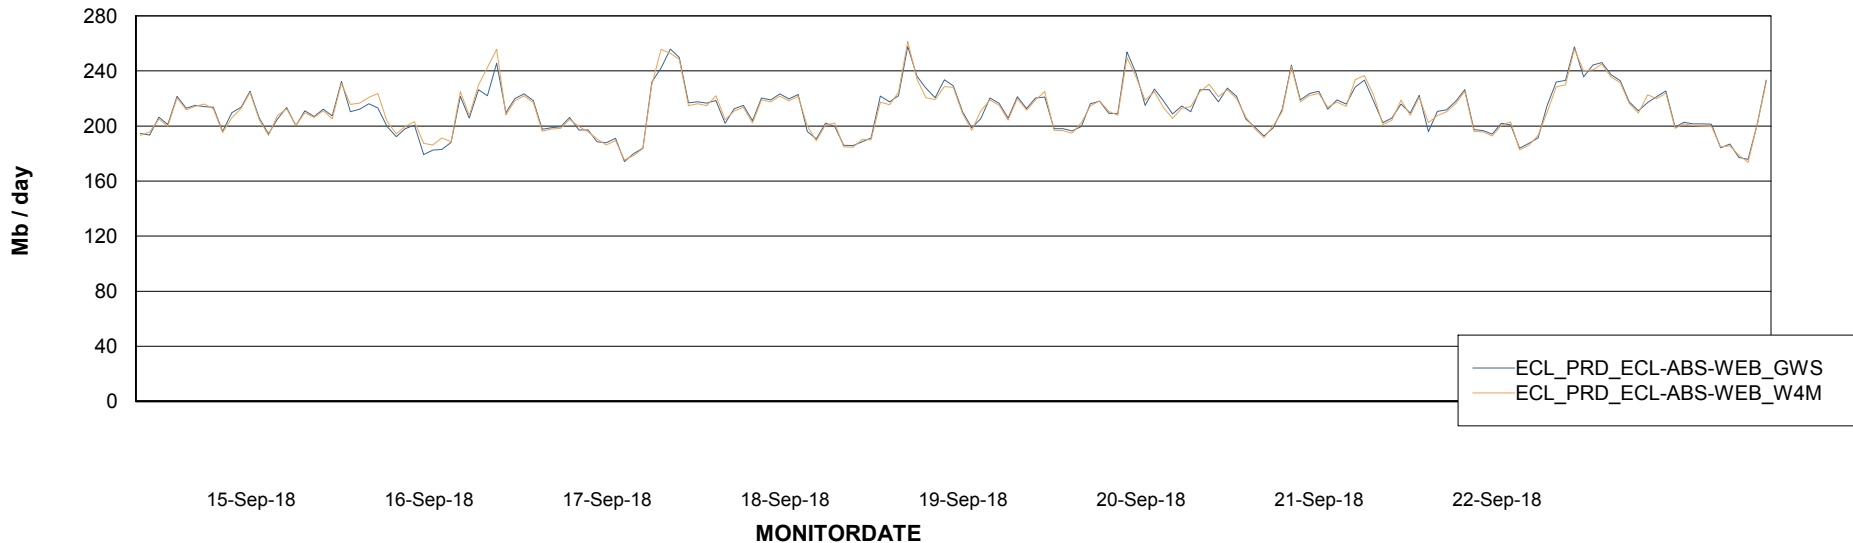

ABSSolute Application ReportServer Services

Avg memory used per ReportServer Service

Weekly SLA Customer Report

Customer ECL Production
Database ID 77

ABSSolute Web Component Services

Avg memory used per ABS Web component