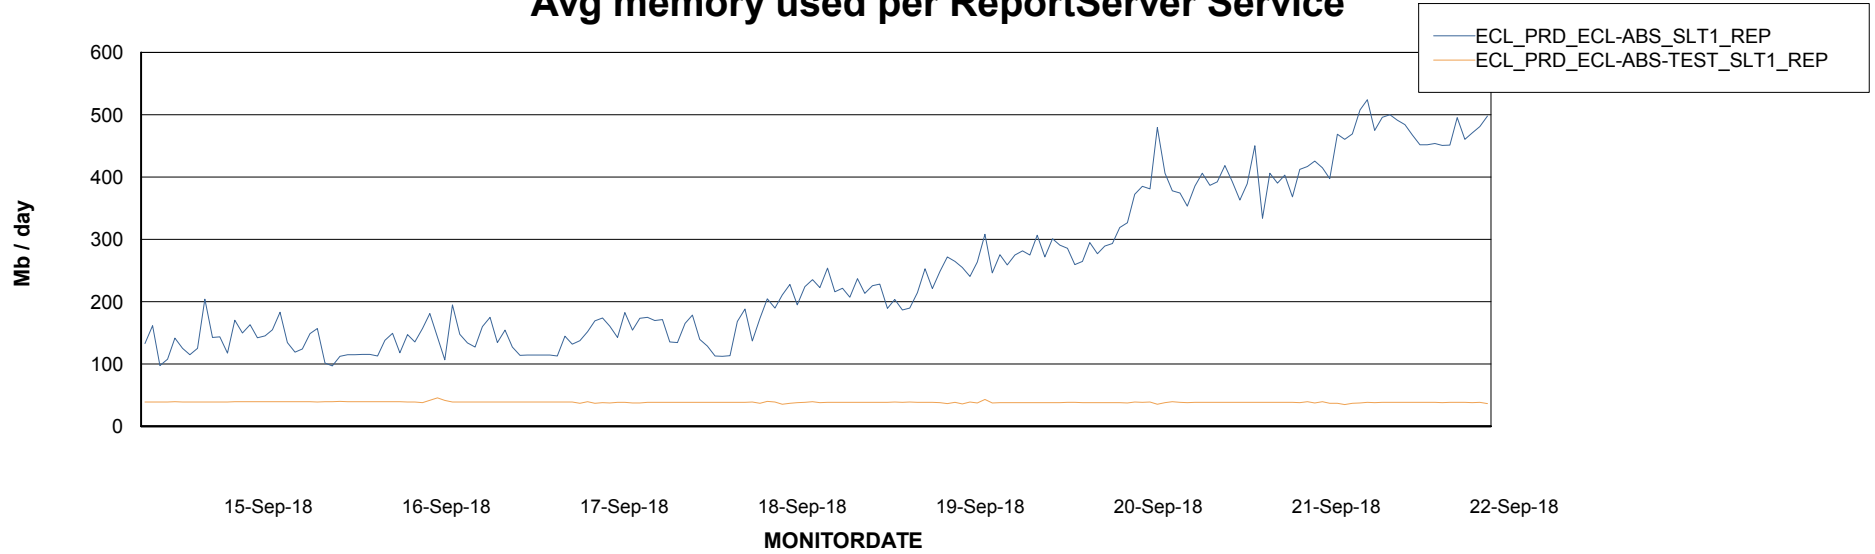

ABSSolute Application ReportServer Services

Avg memory used per ReportServer Service