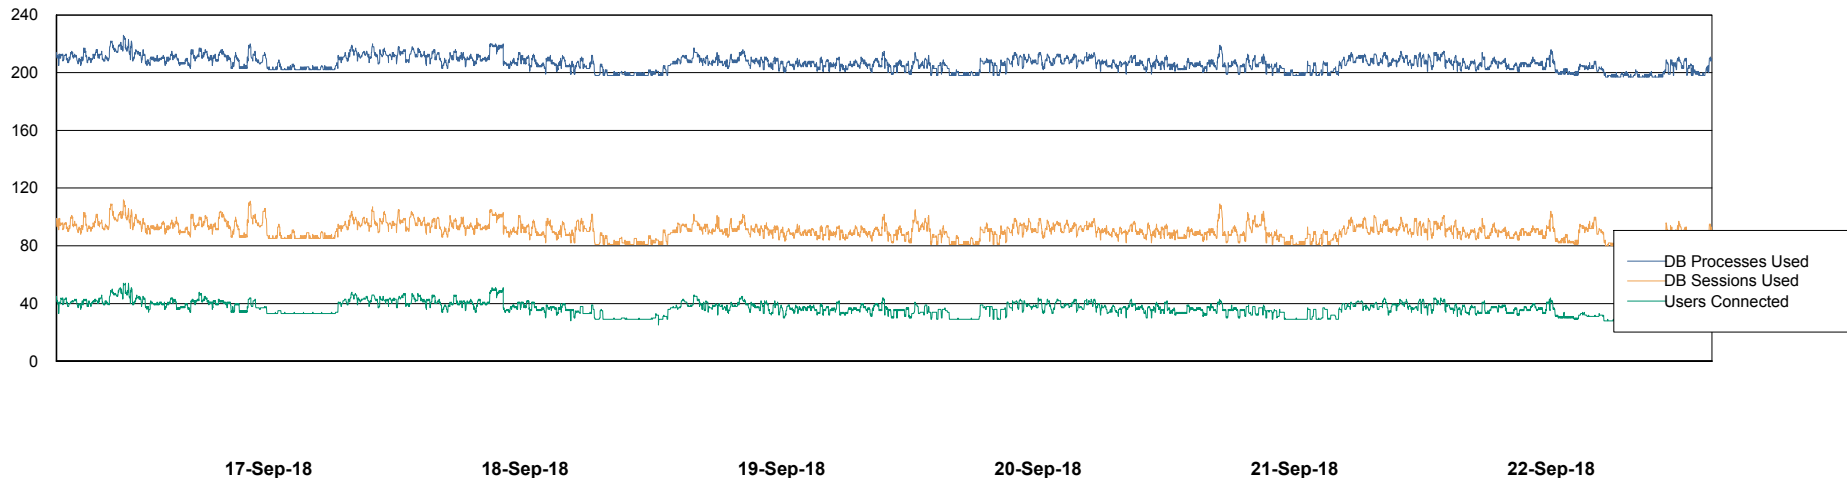

Weekly SLA Customer Report

Customer ECL Production
Database ID 77

Harddisk Usage ECL_PRD_ECL-ABS-WEB

	Free disk space on c: (%)	Total disk space on c: (Gb)
22-Sep-18	82	127
21-Sep-18	82	127
20-Sep-18	82	127
19-Sep-18	82	127
18-Sep-18	82	127
17-Sep-18	82	127
16-Sep-18	82	127

Weekly SLA Customer Report

Customer ECL Production
Database ID 77

Database Performance ECLDB_Production

Weekly SLA Customer Report

Customer ECL Production
 Database ID 77

DATABASE SIZE ECLDB_Production

Database growth over last month