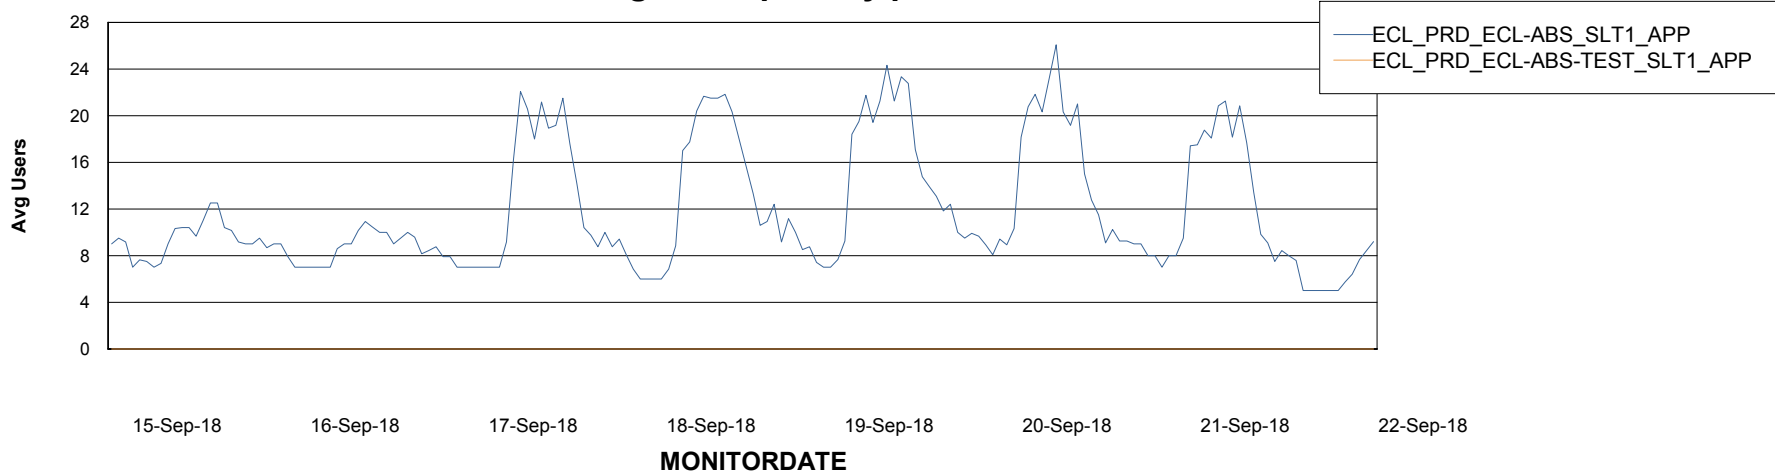

Weekly SLA Customer Report

Customer ECL Production
Database ID 77

ABSSolute Application Server Services

Avg memory used per ABS Server Service

Avg users per day per ABS server

Weekly SLA Customer Report

Customer ECL Production
Database ID 77