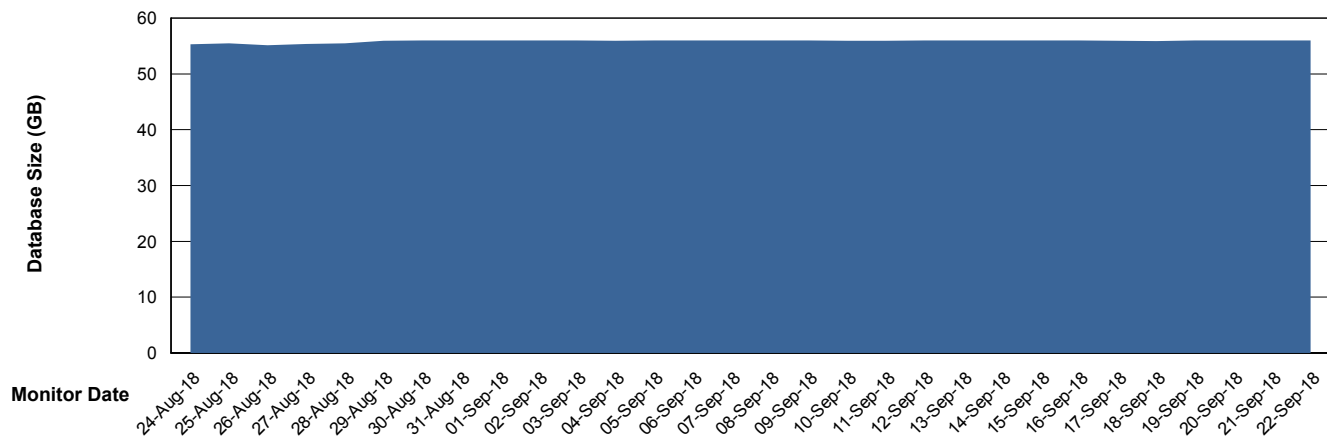

DATABASE SIZE DFDDDBI_Production

Database growth over last month