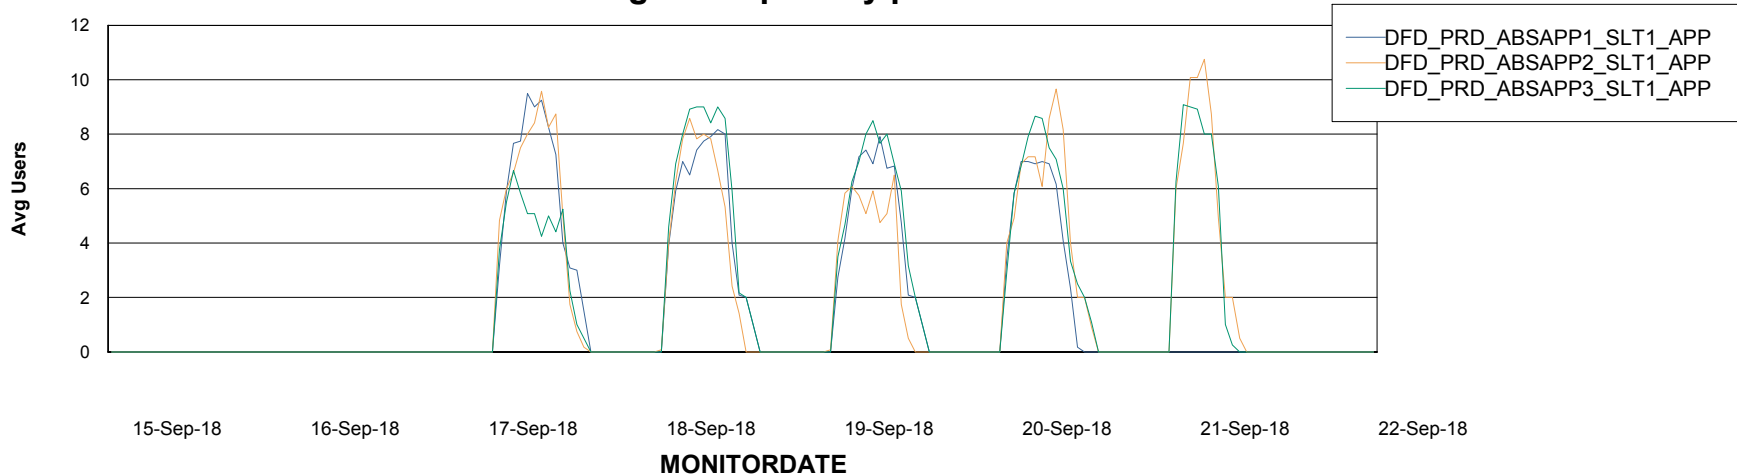

Avg users per day per ABS server