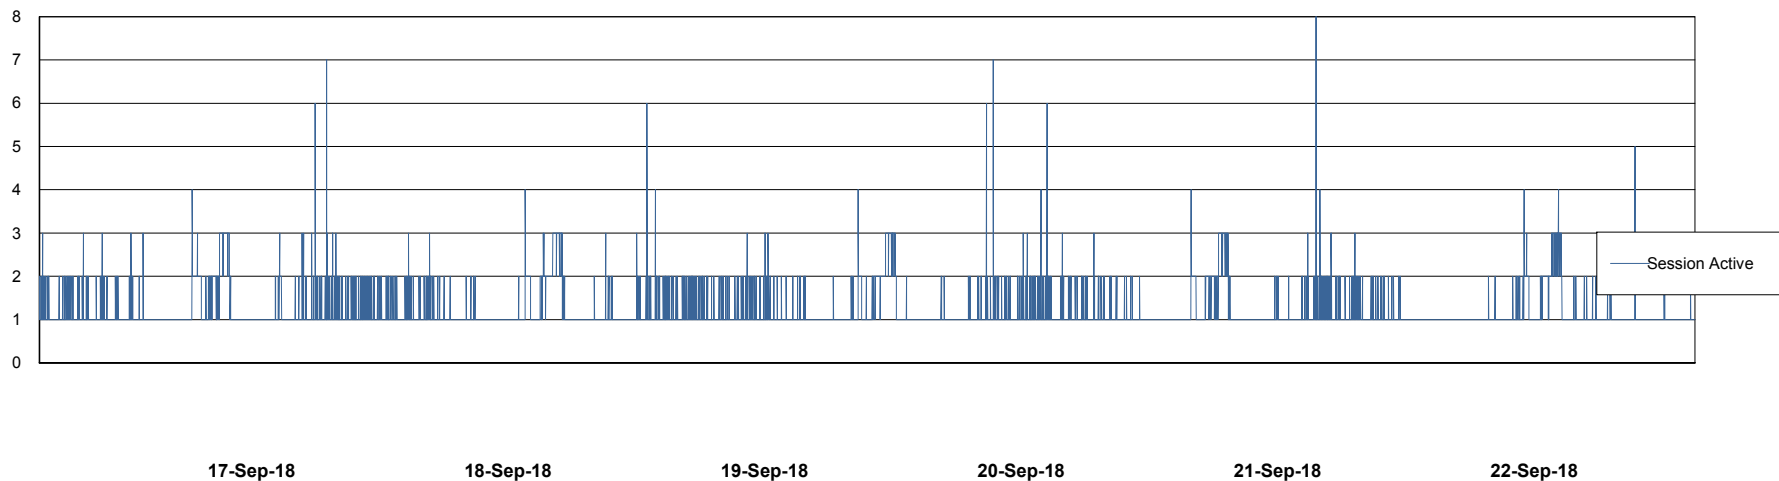

Database Performance DFDDB_Production