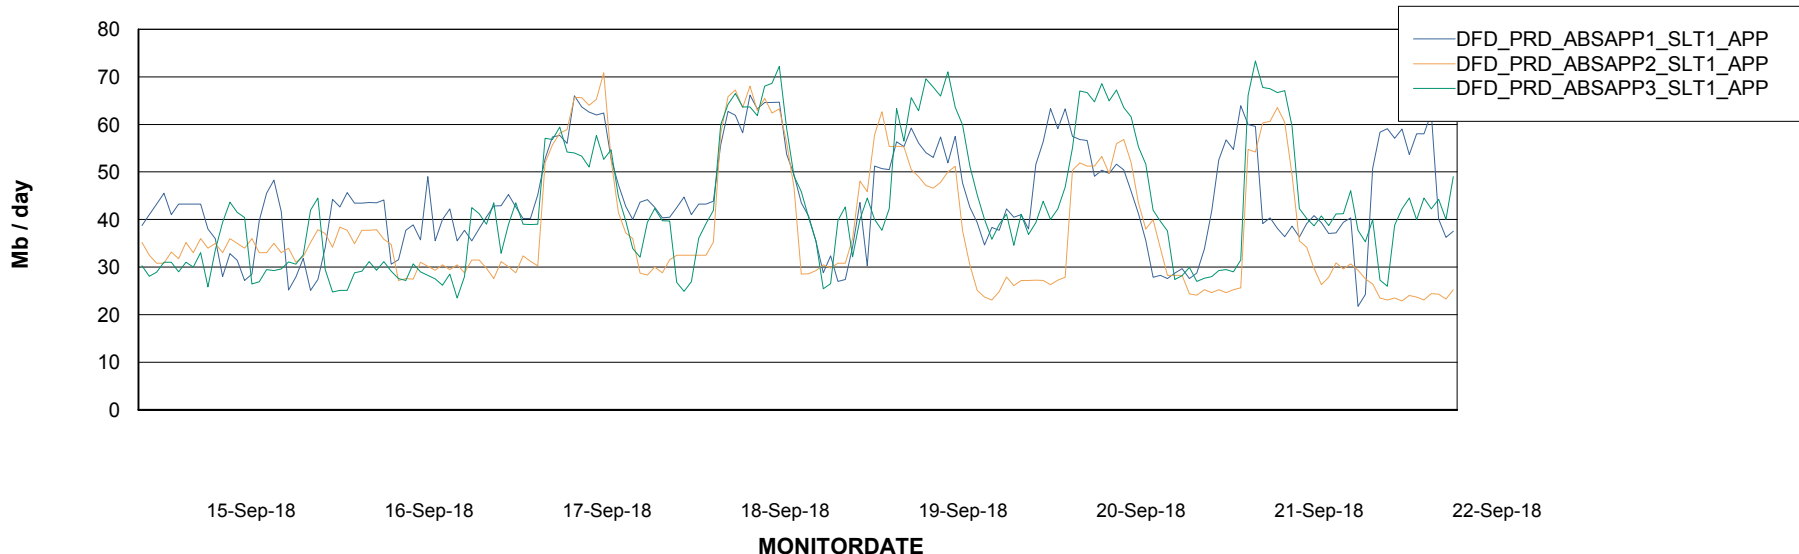

Standby Database Health DFD Production

Recovery lag for last 7 days

Weekly SLA Customer Report

Customer DFD Production
Database ID 39

ABSolute Application Server Services

Avg memory used per ABS Server Service