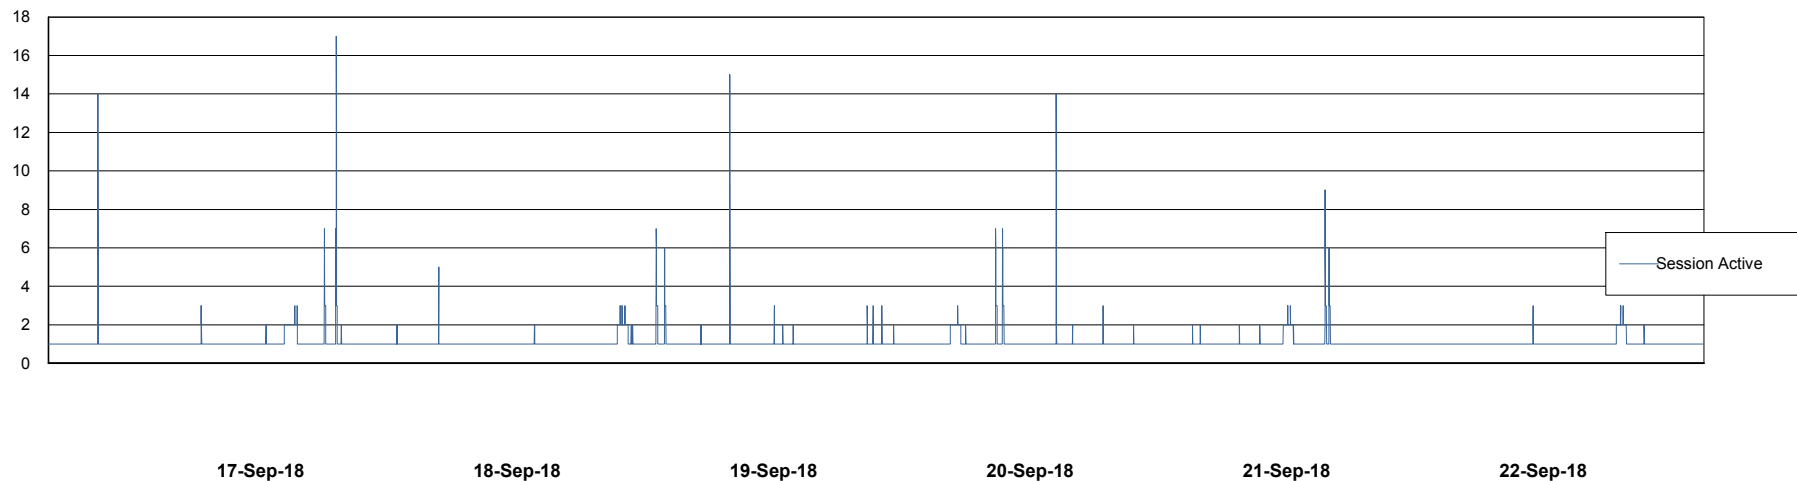

Database Performance DFDDDBBI_Production