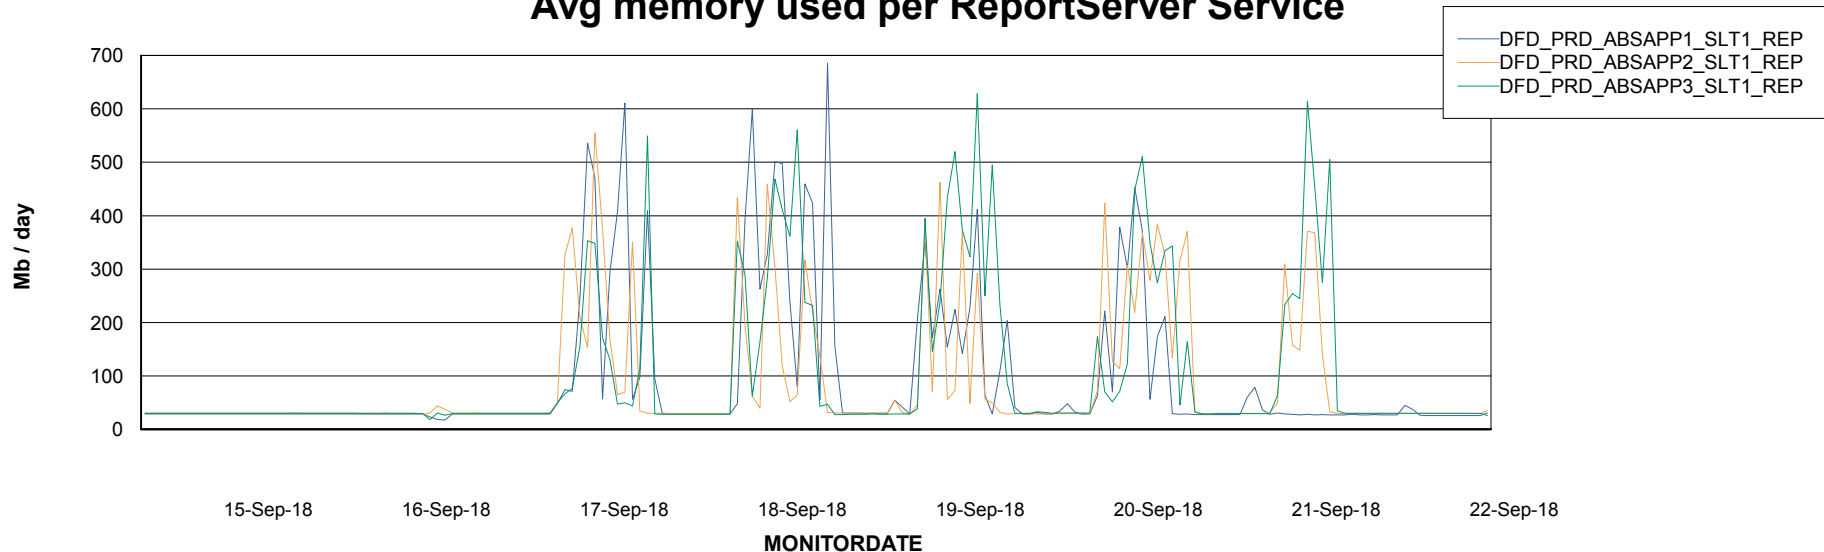

Avg users per day per ABS server

Weekly SLA Customer Report

Customer DFD Production
Database ID 39

ABSSolute Application ReportServer Services

Avg memory used per ReportServer Service

Disaster per ABS component