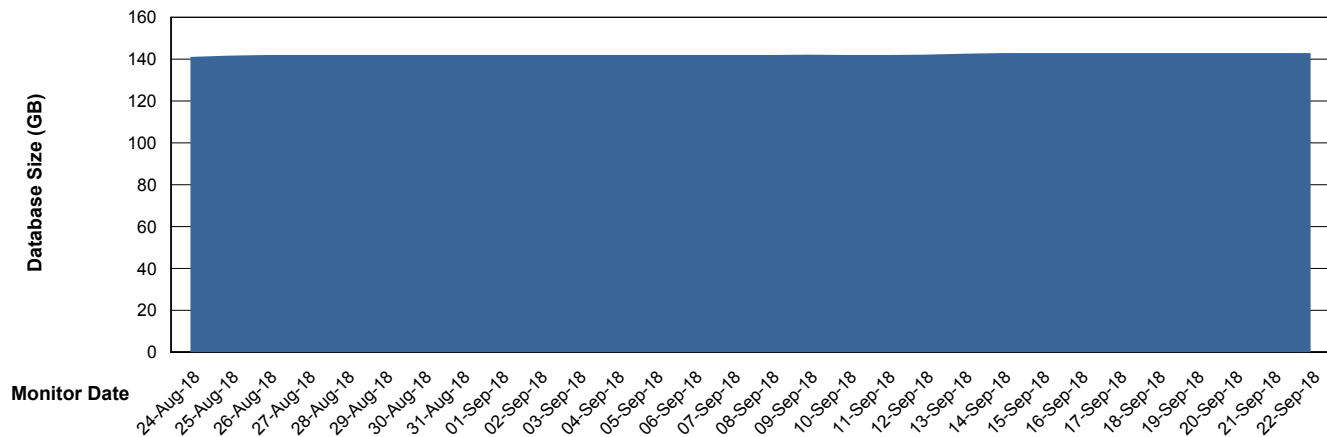

Weekly SLA Customer Report

Customer DFD Production
Database ID 39

Database Performance DFDDDBBI_Production

Weekly SLA Customer Report

Customer DFD Production
Database ID 39

DATABASE SIZE DFDDDB_Production

Database growth over last month