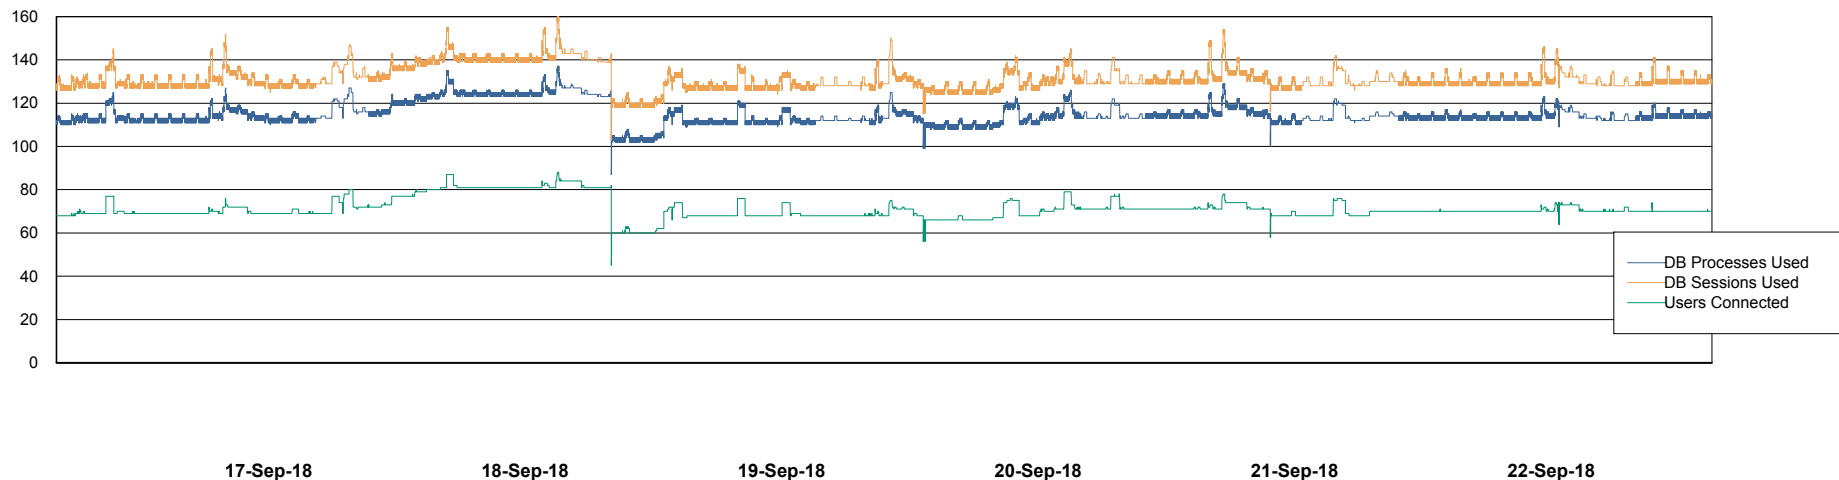

Database Performance DFDDB_Production