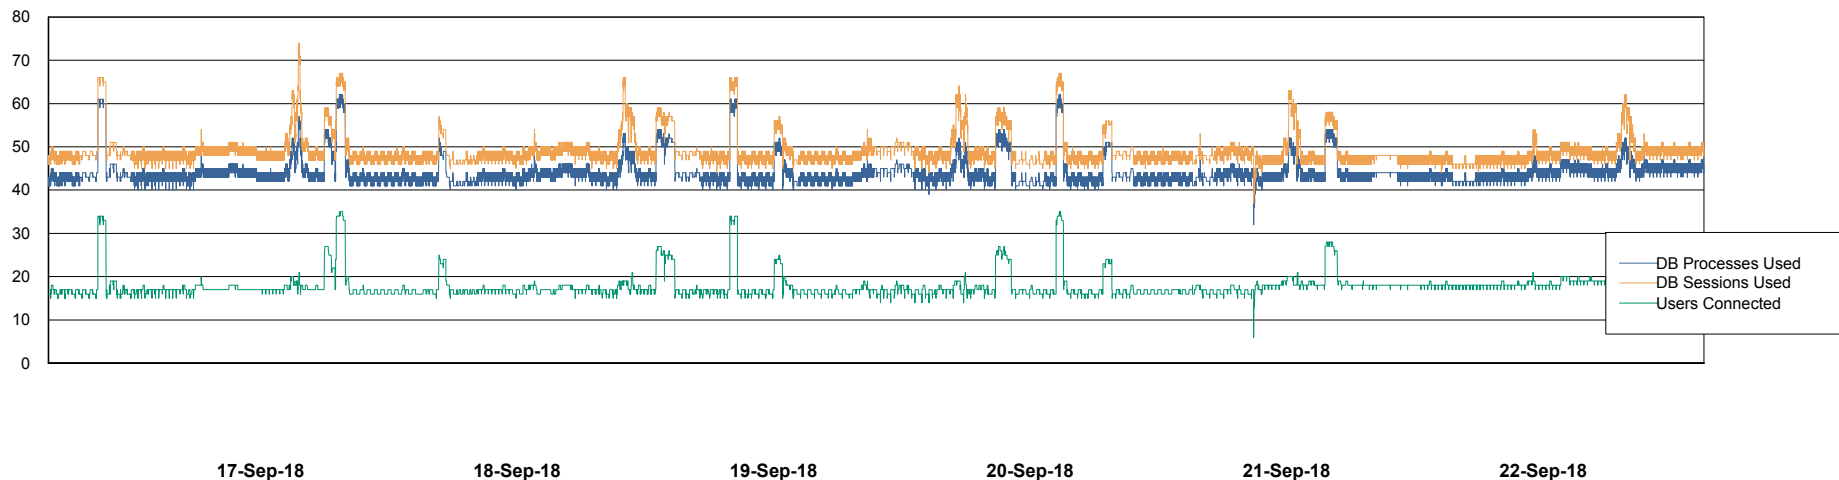

Database Performance DFDDDBBI_Production