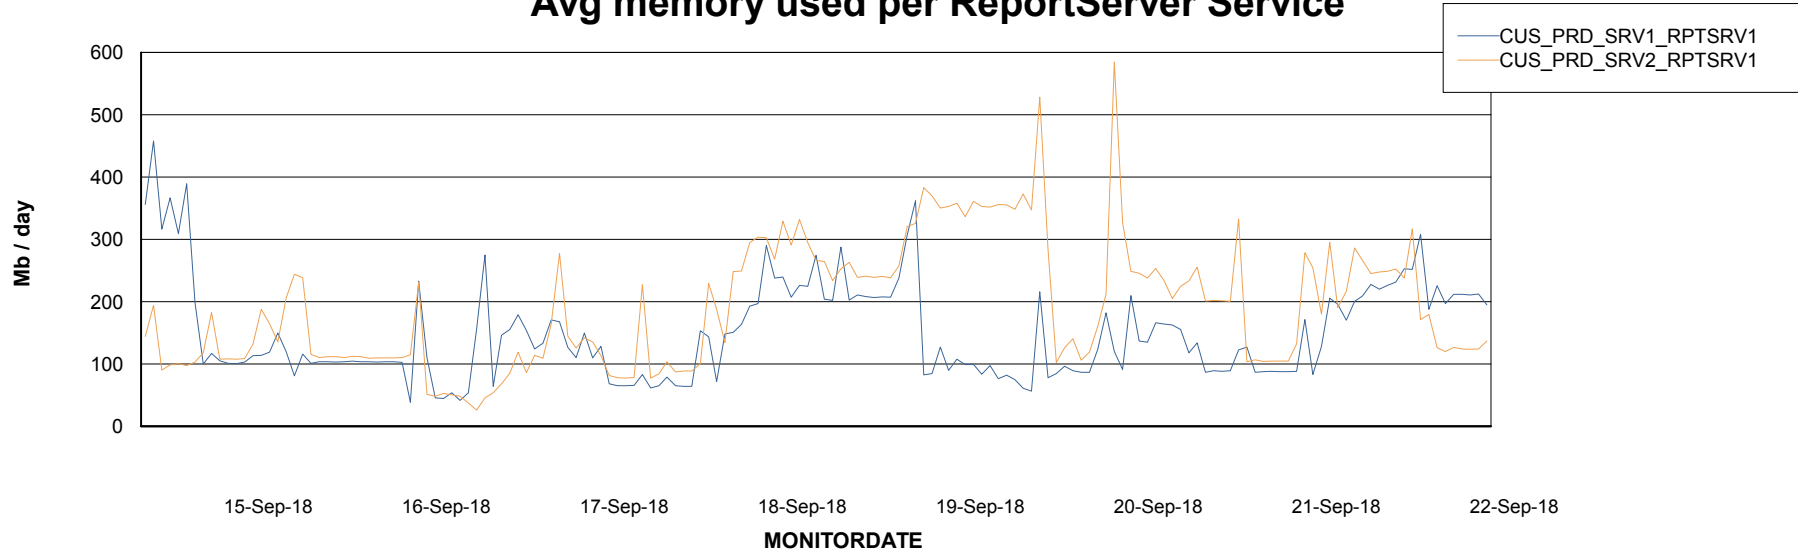

ABSolute Web Component Services

Avg memory used per ReportServer Service