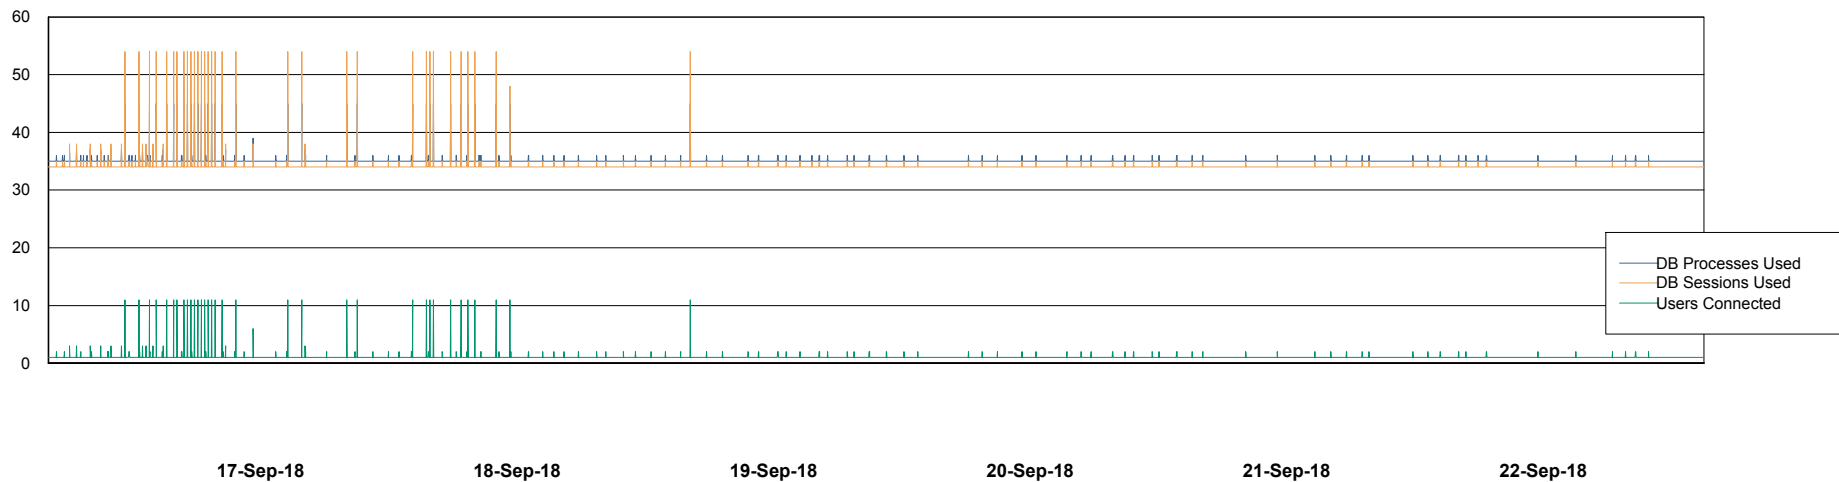

Weekly SLA Customer Report

Customer CUS Production
Database ID 84

Database Performance CUS_ProdDB_Primary

Weekly SLA Customer Report

Customer CUS Production
Database ID 84

Database Performance CUS_ProdDB_Standby