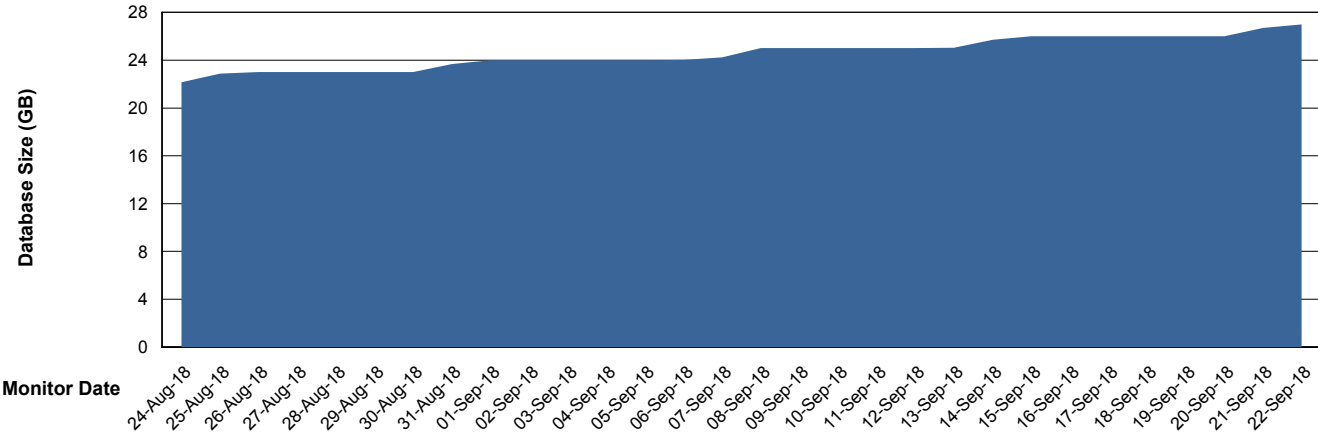

DATABASE SIZE CUS_ProdDB_Primary

Database growth over last month