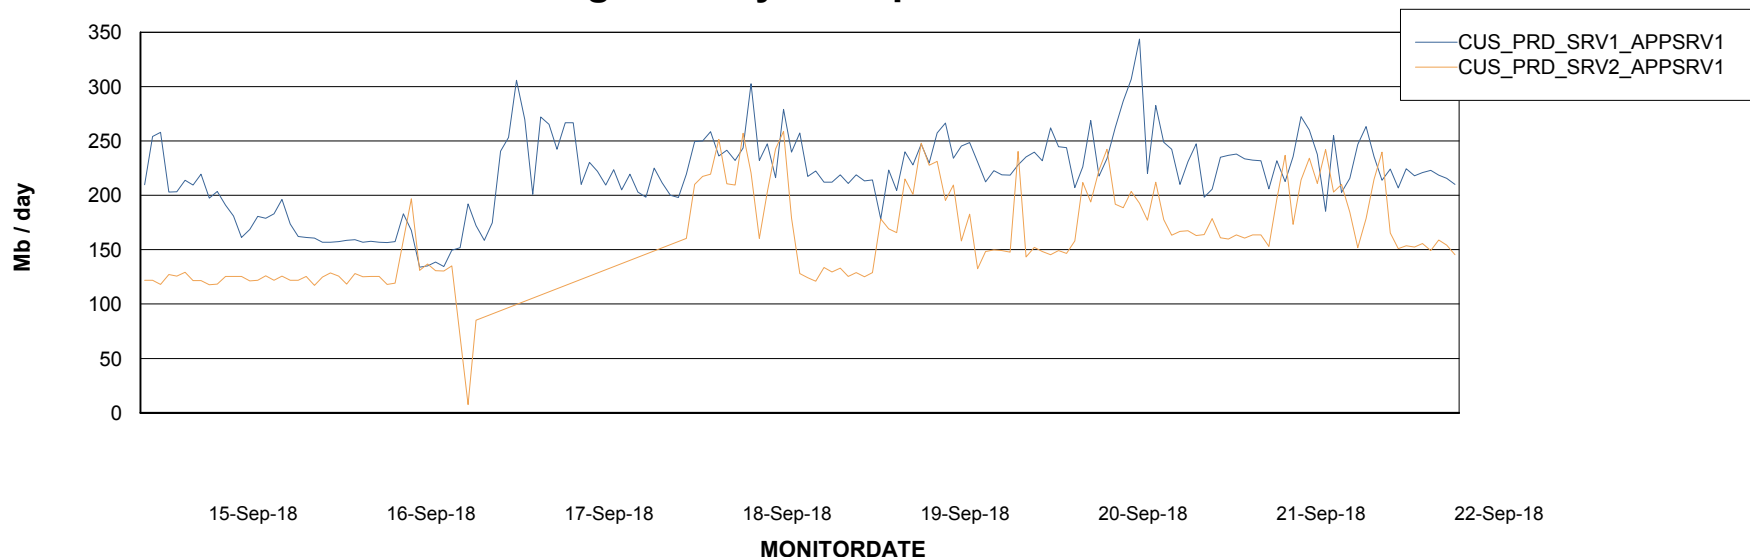

ABSolute Application Server Services

Avg memory used per ABS Server Service