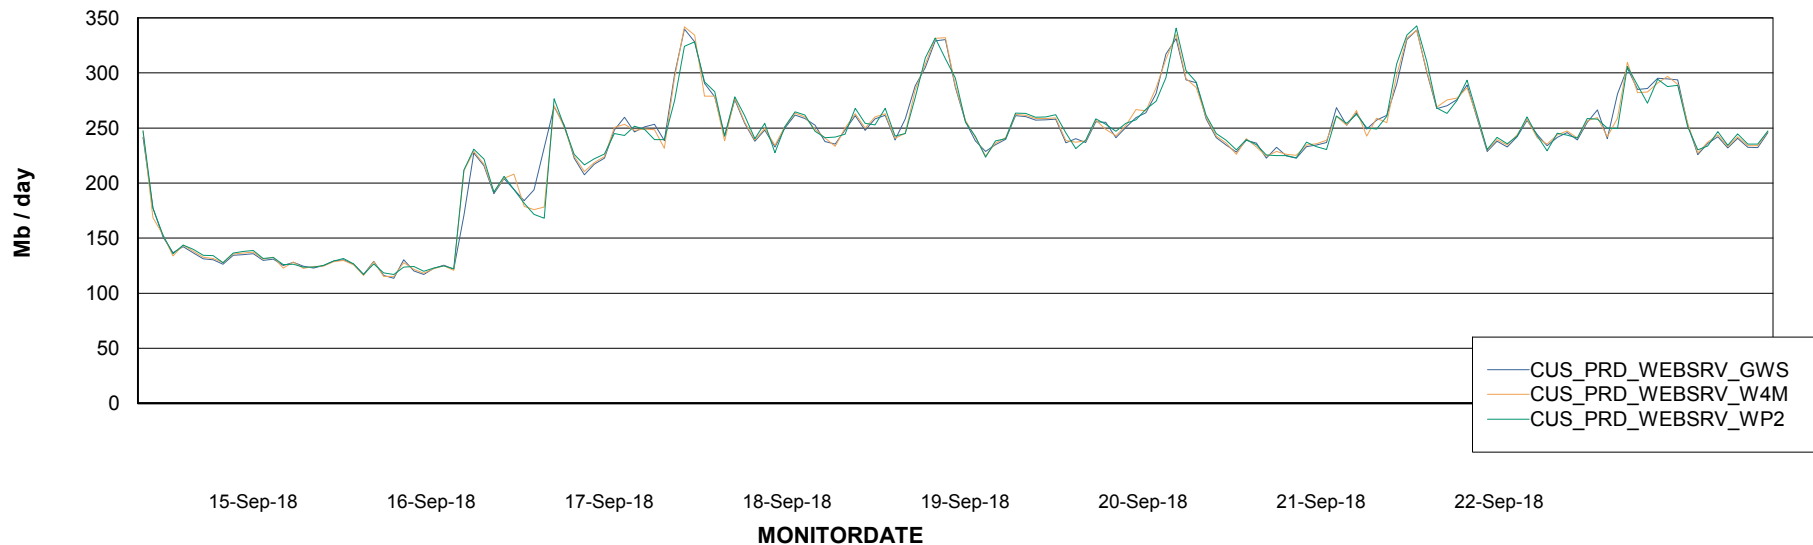

ABSolute Web Component Services

Avg memory used per ReportServer Service

Weekly SLA Customer Report

Customer CUS Production
Database ID 84

ABSSolute Web Component Services

Avg memory used per ABS Web component