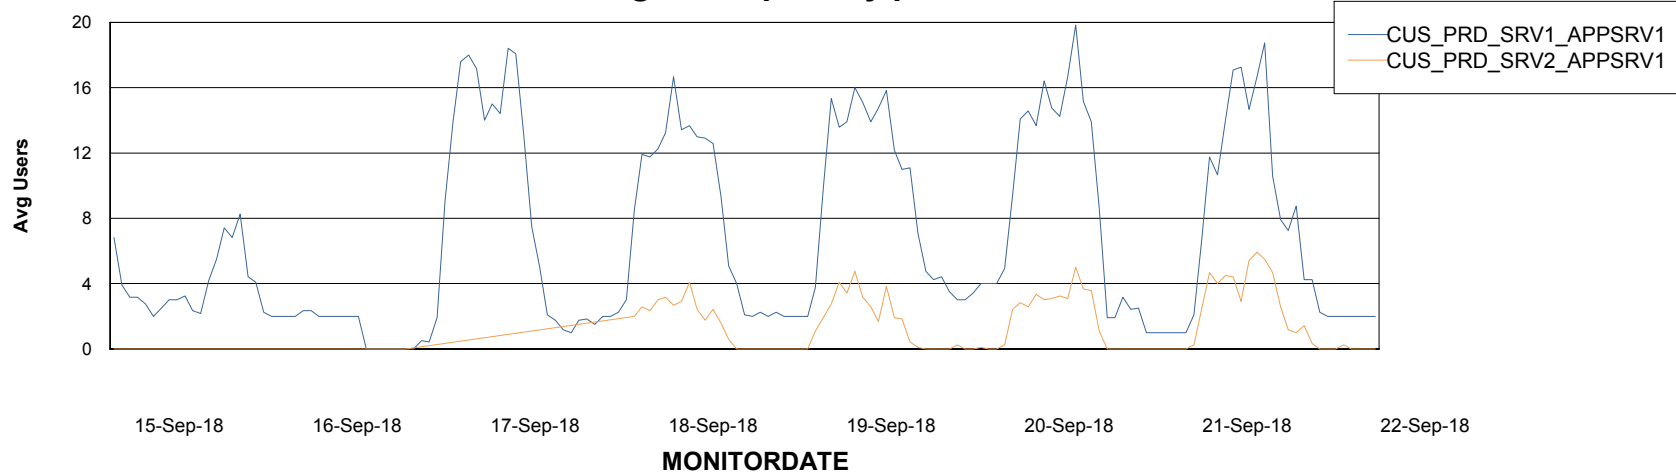

Weekly SLA Customer Report

Customer CUS Production
Database ID 84

ABSolute Application Server Services

Avg memory used per ABS Server Service

Avg users per day per ABS server

Weekly SLA Customer Report

Customer CUS Production
Database ID 84