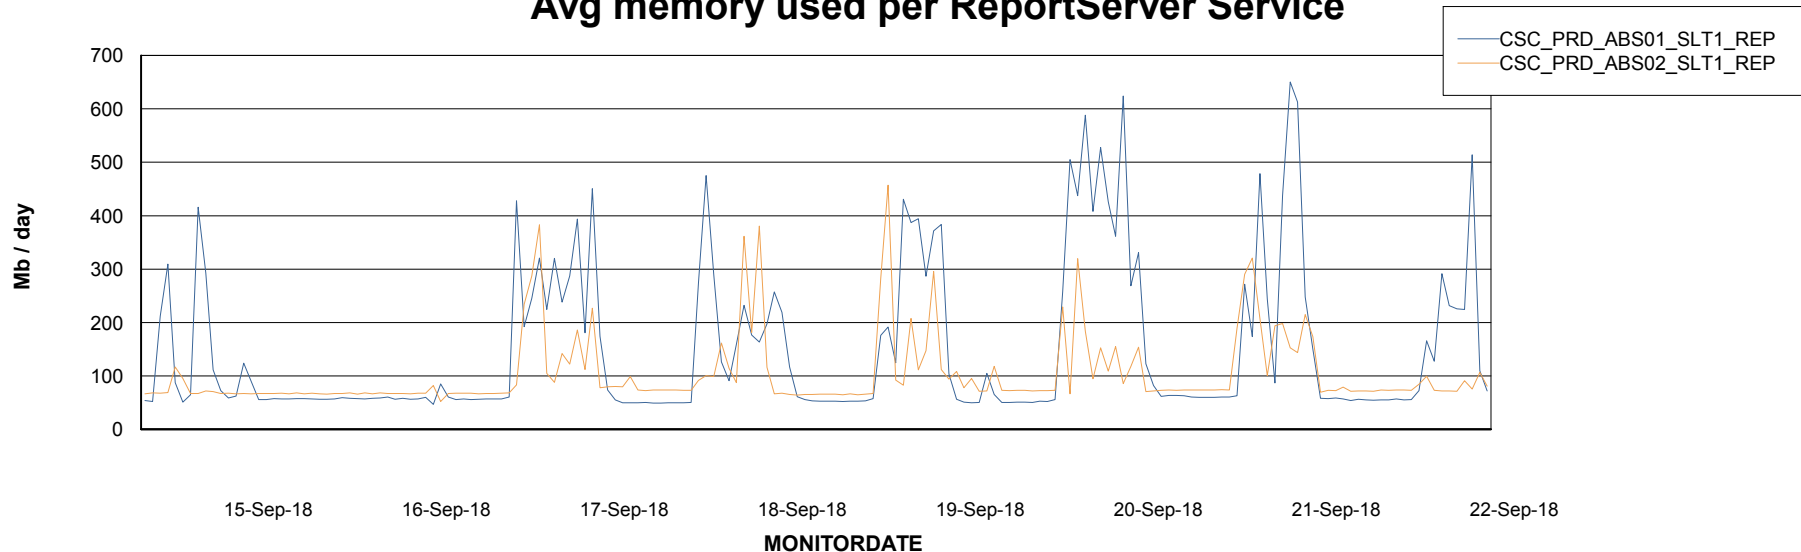

Avg memory used per ABS Server Service

Avg users per day per ABS server

Weekly SLA Customer Report

Customer CSC_Production
 Database ID 50

ABSSolute Application ReportServer Services

Avg memory used per ReportServer Service