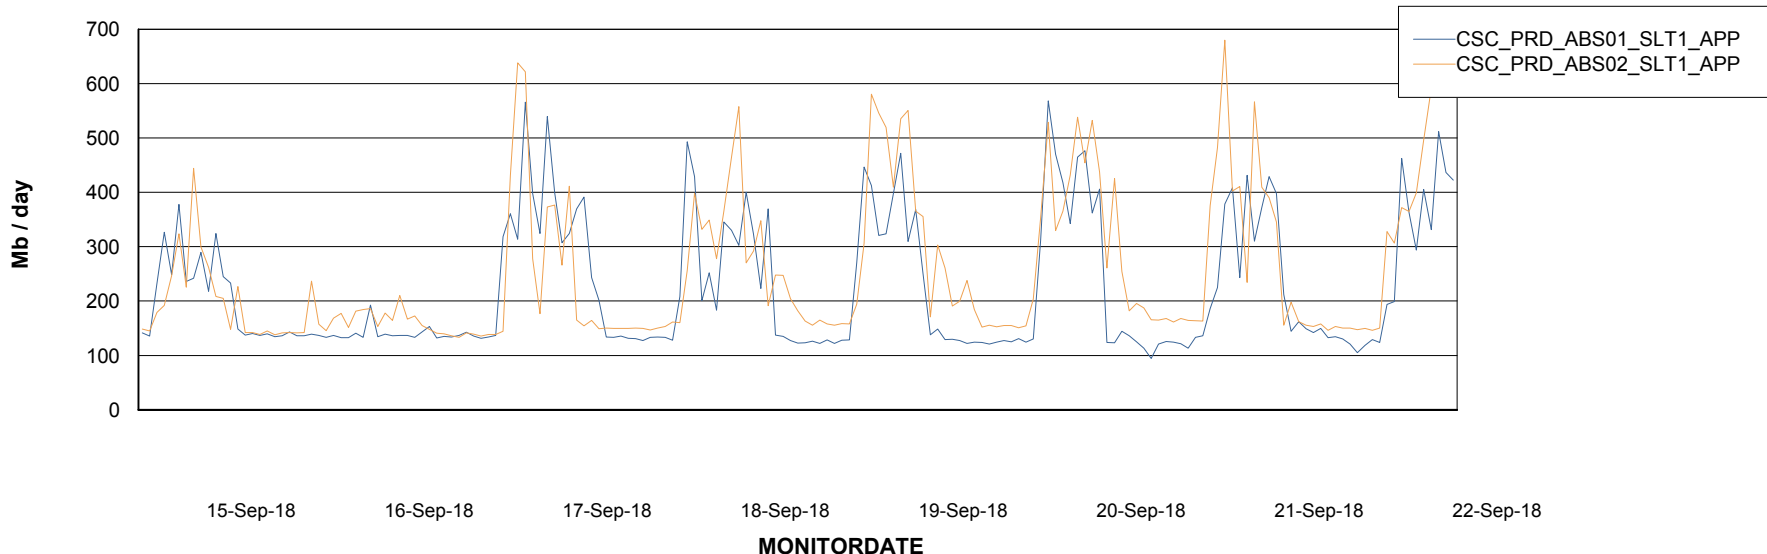

ABSSolute Application Server Services

Avg memory used per ABS Server Service