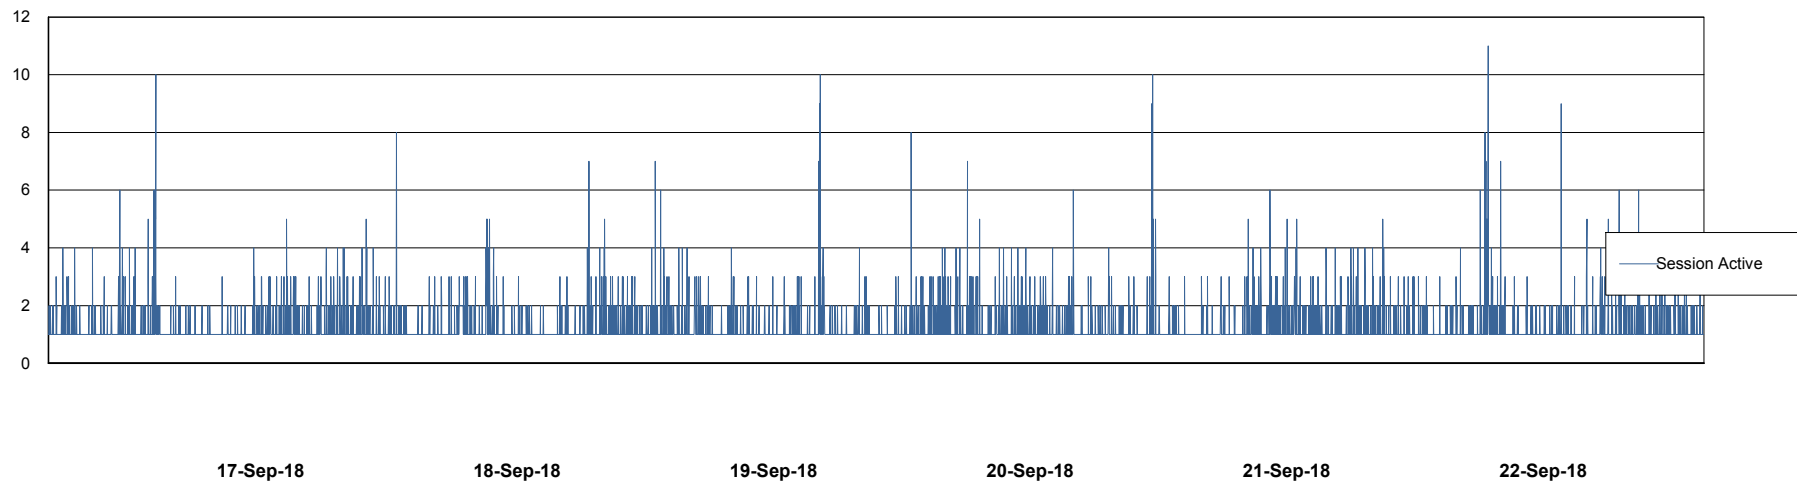

Weekly SLA Customer Report

Customer CSC_Production
Database ID 50

Database Performance CSCDB_Primary

Weekly SLA Customer Report

Customer CSC_Production
Database ID 50

Database Performance CSCDB_Standby

Weekly SLA Customer Report