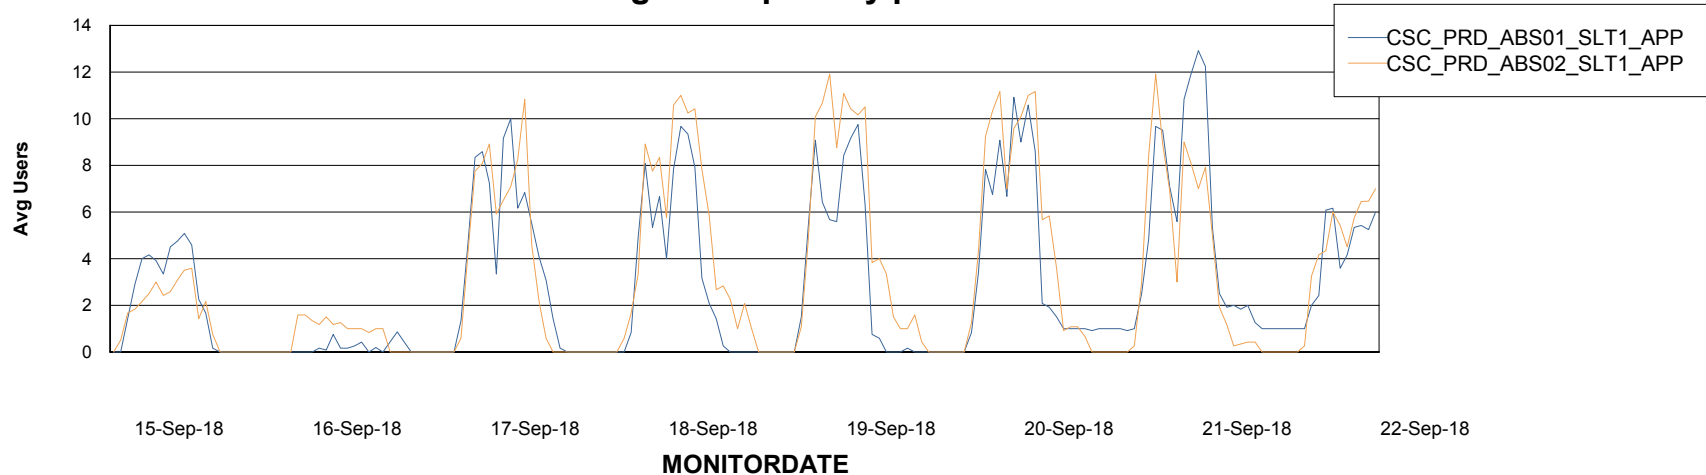

Avg users per day per ABS server