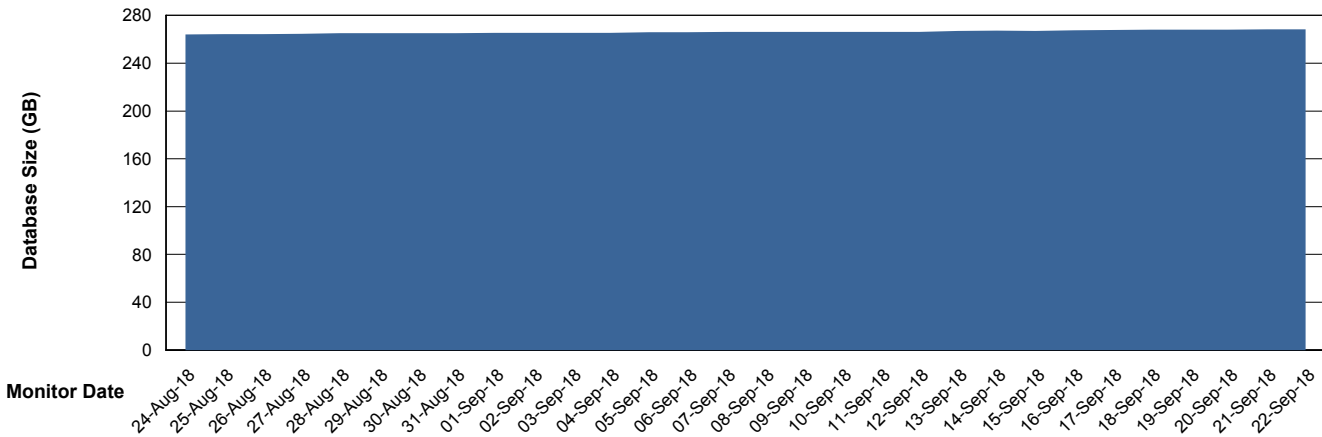

Weekly SLA Customer Report

Customer CSC_Production
Database ID 50

Database Performance CSCDB_Primary

Weekly SLA Customer Report

Customer CSC_Production
Database ID 50

Database Performance CSCDB_Standby

Weekly SLA Customer Report

Customer CSC_Production
 Database ID 50

DATABASE SIZE CSCDB_Primary

Database growth over last month

Database Tablespace CSCDB_Primary

Date	Tablespace Name	Filesize (Gb)	Usedsize (Gb)	Percentage free
22-Sep-18	ABSDATA	127	96	24
	INDX	211	170	19
21-Sep-18	ABSDATA	127	96	24
	INDX	211	170	19
20-Sep-18	ABSDATA	127	96	24
	INDX	211	170	19
19-Sep-18	ABSDATA	127	96	24
	INDX	211	170	19
18-Sep-18	ABSDATA	127	96	24
	INDX	211	170	19
17-Sep-18	ABSDATA	127	96	24
	INDX	211	169	20
16-Sep-18	ABSDATA	127	96	24
	INDX	188	169	10