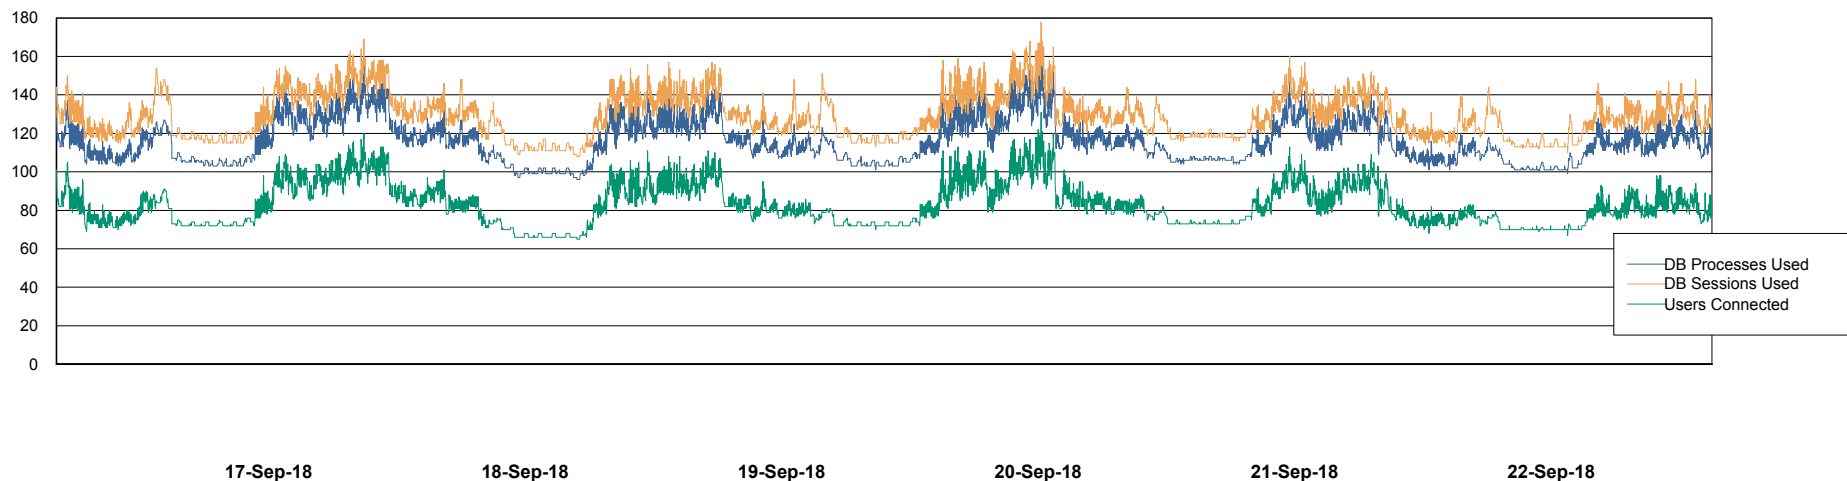

Database Performance CSCDB_Primary