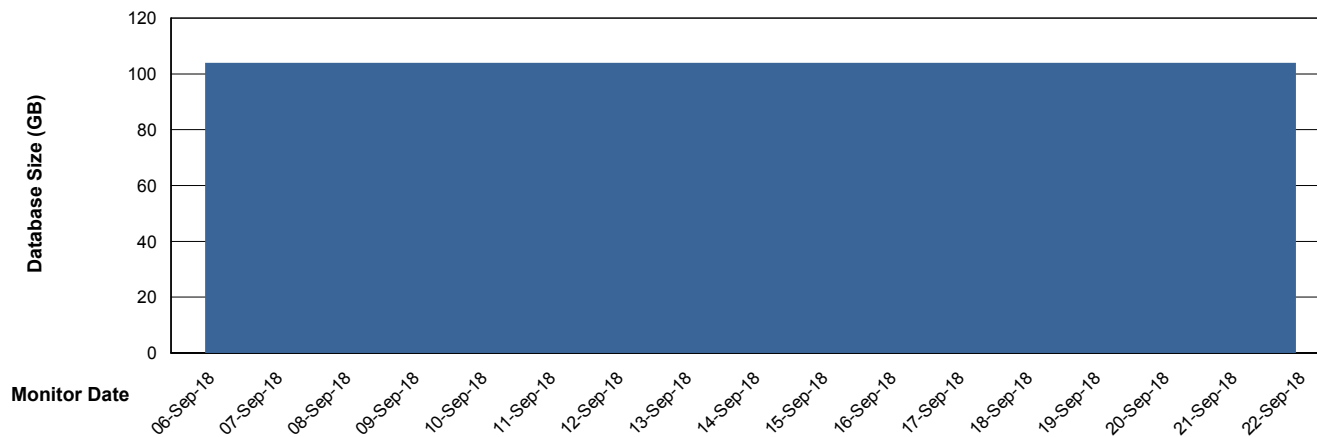

DATABASE SIZE CLODB_FUT_Production

Database growth over last month