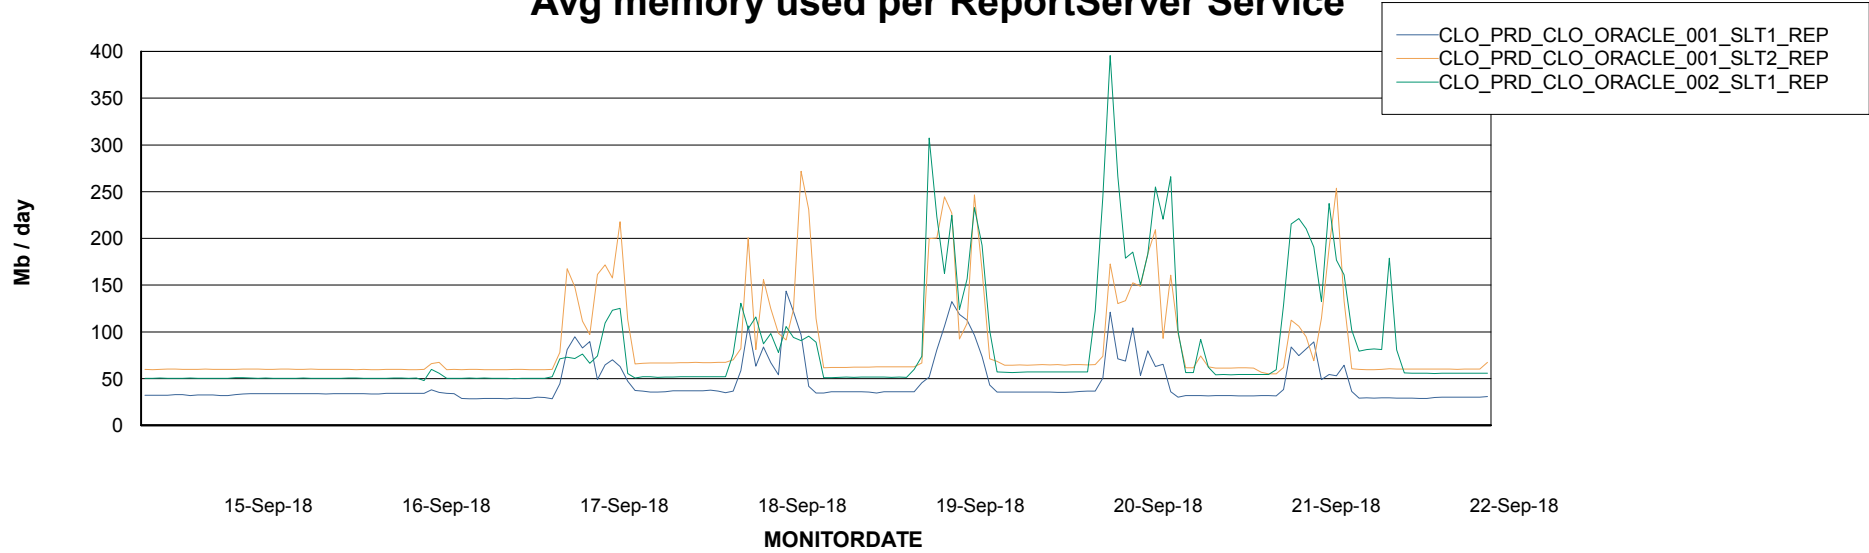

Avg memory used per ABS Server Service

Avg users per day per ABS server

Weekly SLA Customer Report

Customer CLO Production
Database ID 38

ABSSolute Application ReportServer Services

Avg memory used per ReportServer Service