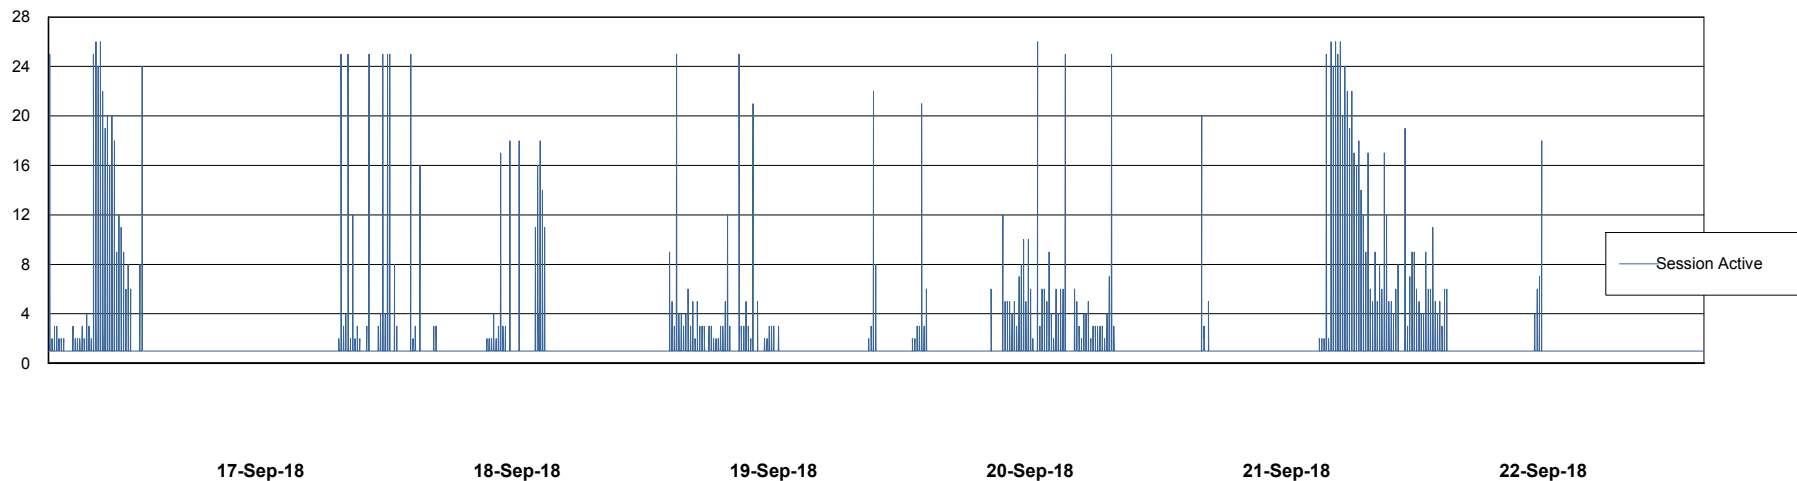

Weekly SLA Customer Report

Customer CLO Production
Database ID 38

Database Performance CLODB_Production

Weekly SLA Customer Report

Customer CLO Production
Database ID 38

Database Performance CLODB_Standby

Weekly SLA Customer Report