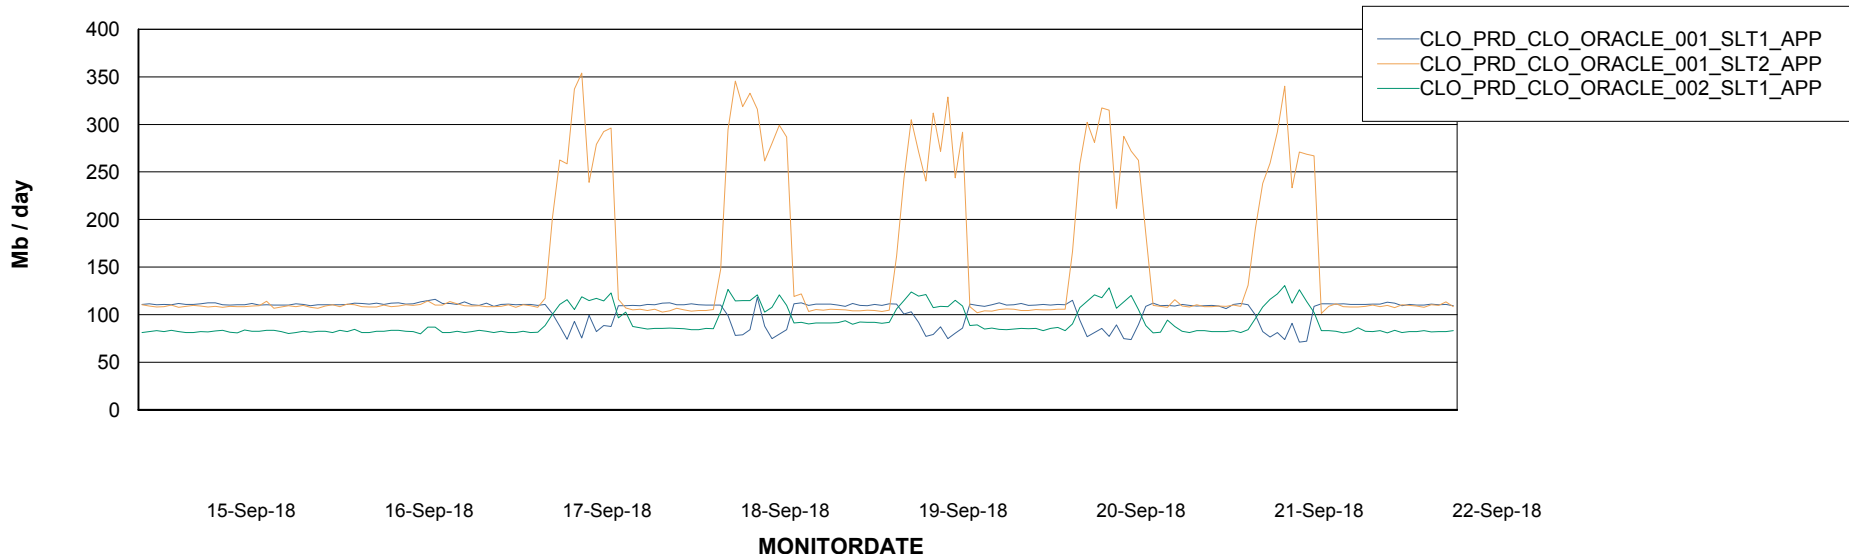

ABSSolute Application Server Services

Avg memory used per ABS Server Service