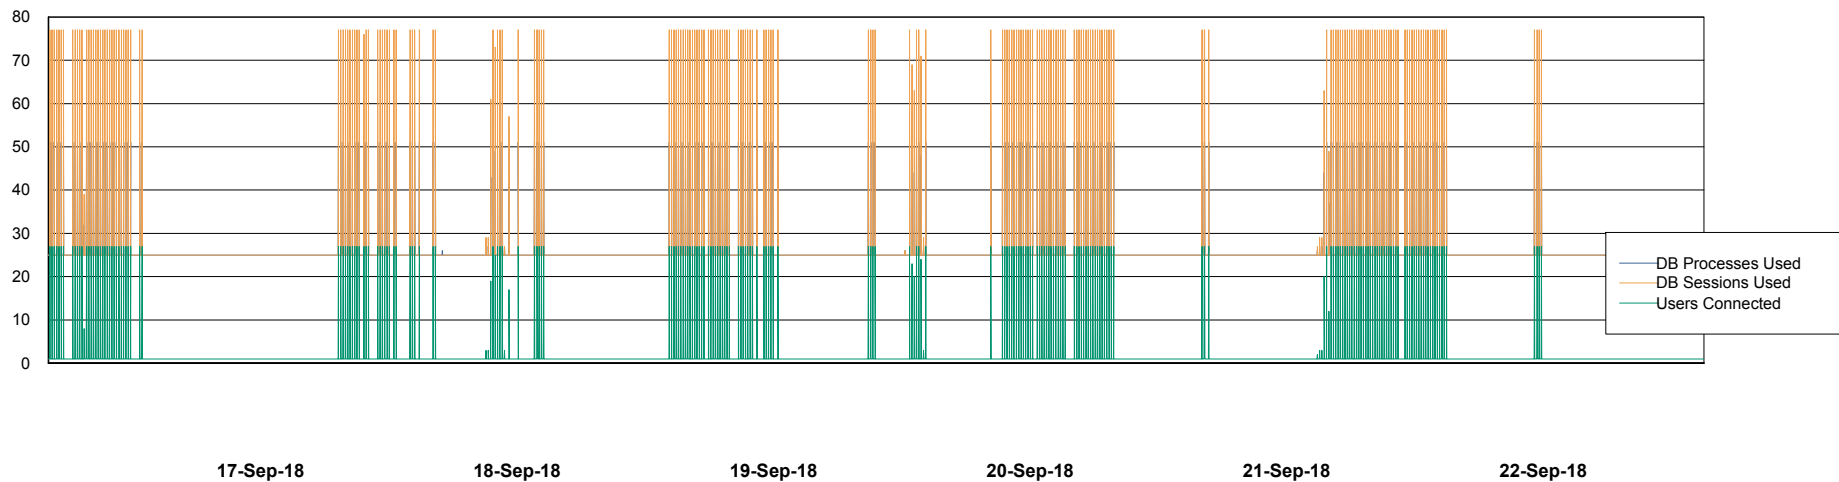

Weekly SLA Customer Report

Customer CLO Production
Database ID 38

Database Performance CLODB_Production

Weekly SLA Customer Report

Customer CLO Production
Database ID 38

Database Performance CLODB_Standby

Weekly SLA Customer Report