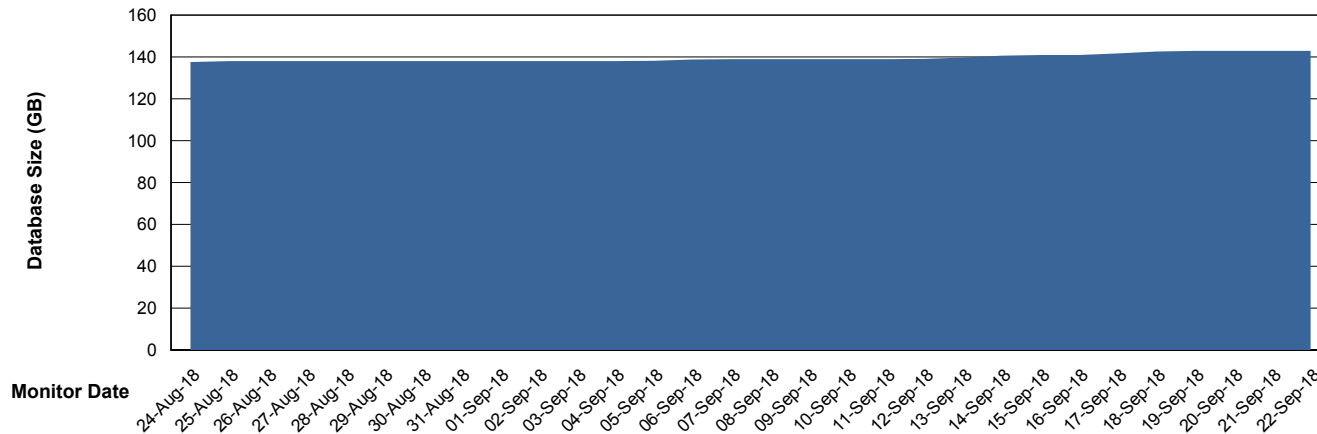

Database growth over last month

Weekly SLA Customer Report

Customer CLO Production
Database ID 38

DATABASE SIZE CLODB_FUT_Test

Database growth over last month

DATABASE SIZE CLODB_Production

Database growth over last month