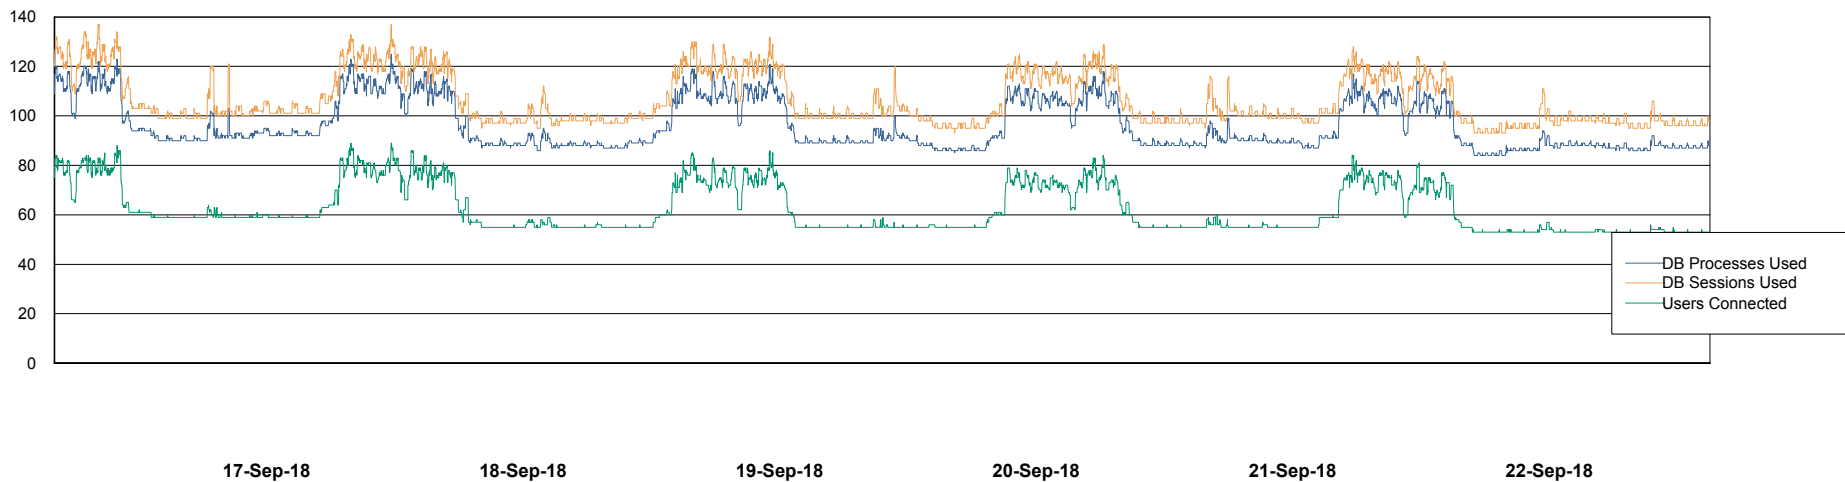

Database Performance CLODB_Production