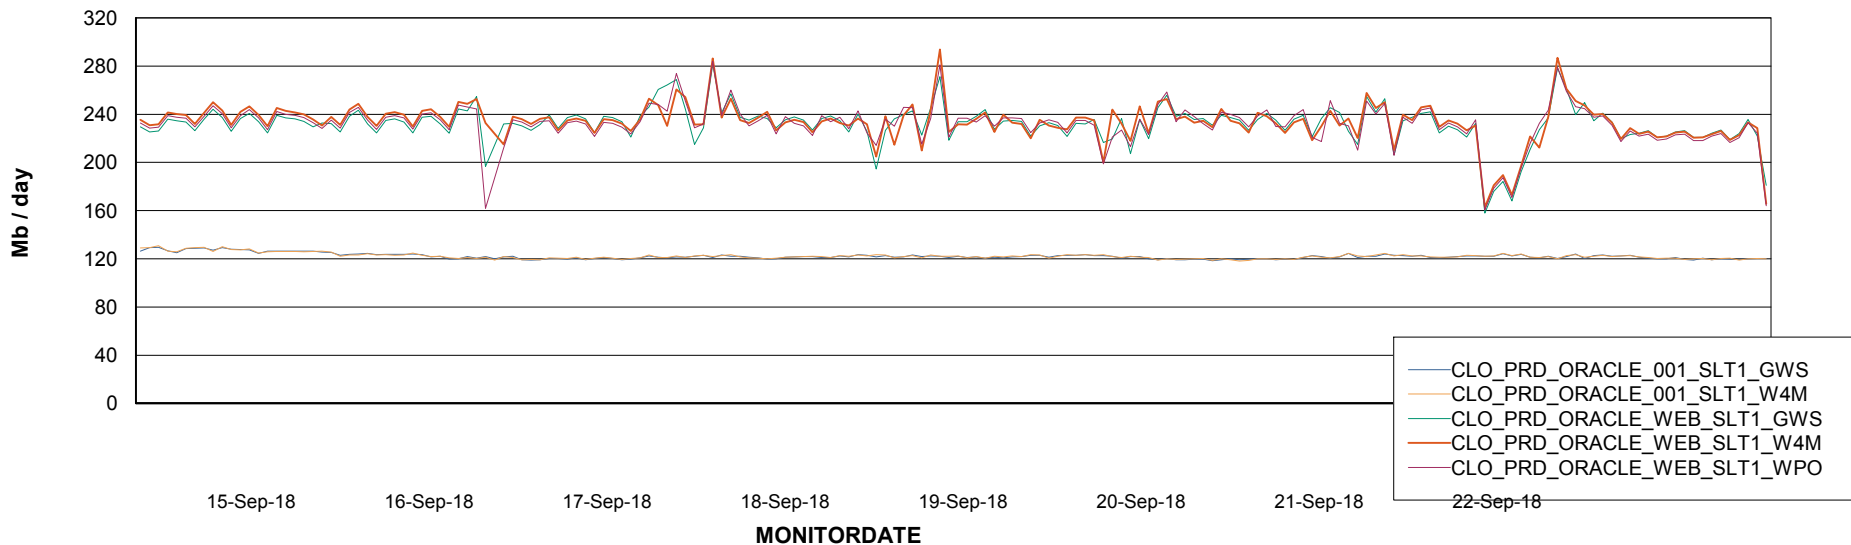

ABSSolute Web Component Services

Avg memory used per ABS Web component