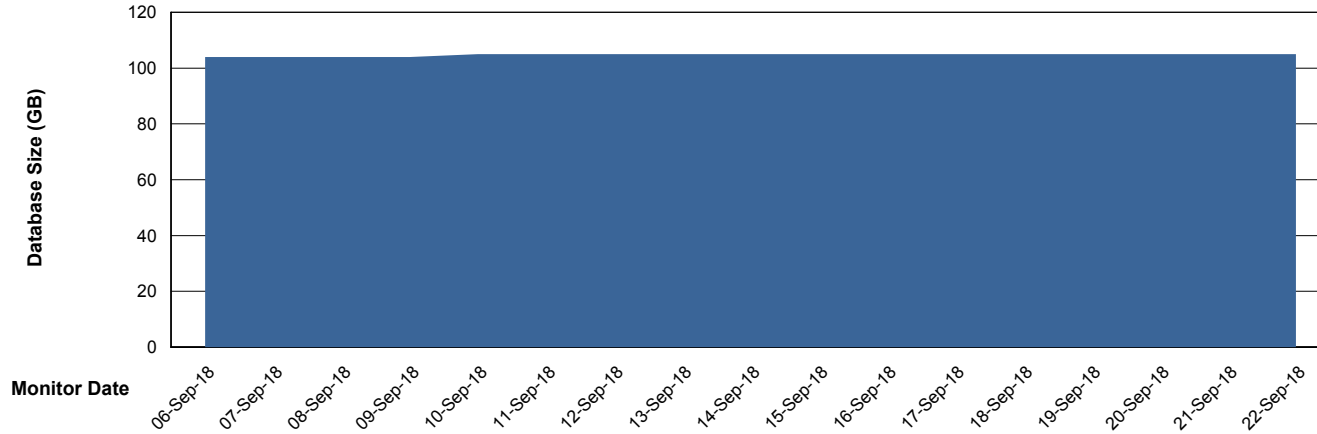

Database growth over last month

Weekly SLA Customer Report

Customer CLO Production
Database ID 38

DATABASE SIZE CLODB_FUT_Test

Database growth over last month

DATABASE SIZE CLODB_Production

Database growth over last month