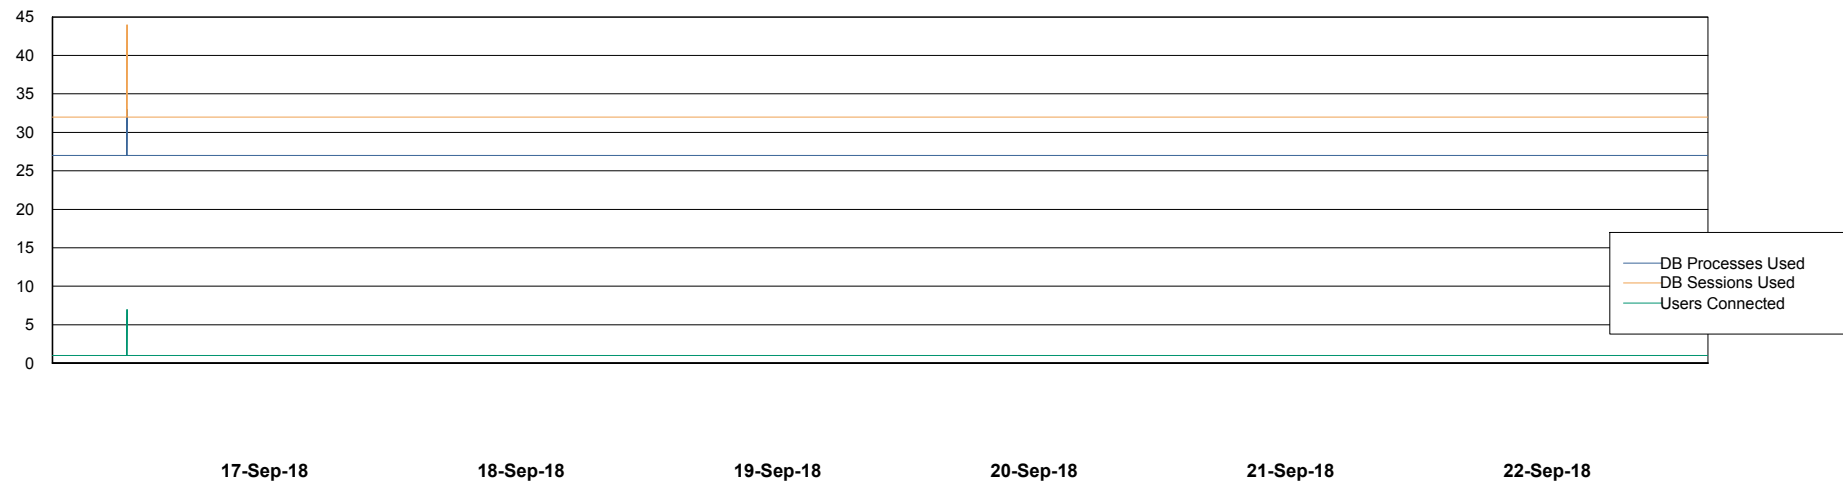

Weekly SLA Customer Report

Customer CIW Production
Database ID 45

Database Performance CIWDB_Production

Weekly SLA Customer Report

Customer CIW Production
Database ID 45

Database Performance CIWDB_Standby

Weekly SLA Customer Report

Customer CIW Production
 Database ID 45

DATABASE SIZE CIWDB_Production

Database growth over last month

Database Tablespace CIWDB_Production

Date	Tablespace Name	Filesize (Gb)	Usedsize (Gb)	Percentage free
22-Sep-18	ABSDATA	36	29	19
	INDX	5	3	40
21-Sep-18	ABSDATA	36	29	19
	INDX	5	3	40
20-Sep-18	ABSDATA	36	29	19
	INDX	5	3	40
19-Sep-18	ABSDATA	36	29	19
	INDX	5	3	40
18-Sep-18	ABSDATA	36	29	19
	INDX	5	3	40
17-Sep-18	ABSDATA	36	29	19
	INDX	5	3	40
16-Sep-18	ABSDATA	36	29	19
	INDX	5	3	40