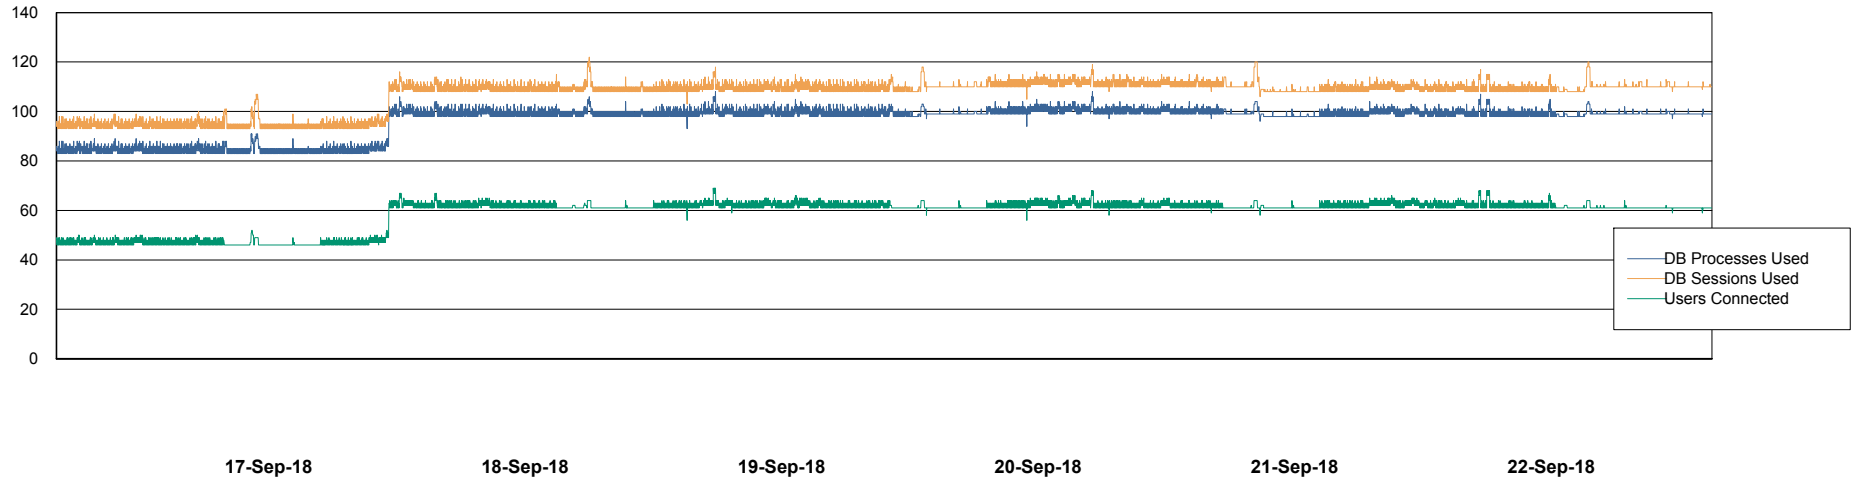

Harddisk Usage CIW_PRD_ORACLE2

	Free disk space on c: (%)	Total disk space on c: (Gb)	Free disk space on d: (%)	Total disk space on d: (Gb)	Free disk space on e: (%)	Total disk space on e: (Gb)
22-Sep-18	95	701	42	700	100	830
21-Sep-18	95	701	42	700	100	830
20-Sep-18	95	701	42	700	100	830
19-Sep-18	95	701	42	700	100	830
18-Sep-18	95	701	42	700	100	830
17-Sep-18	95	701	42	700	100	830
16-Sep-18	95	701	42	700	100	830

Weekly SLA Customer Report

Customer CIW Production
Database ID 45

Database Performance CIWDB_Production

Weekly SLA Customer Report

Customer CIW Production
Database ID 45

Database Performance CIWDB_Standby

Weekly SLA Customer Report