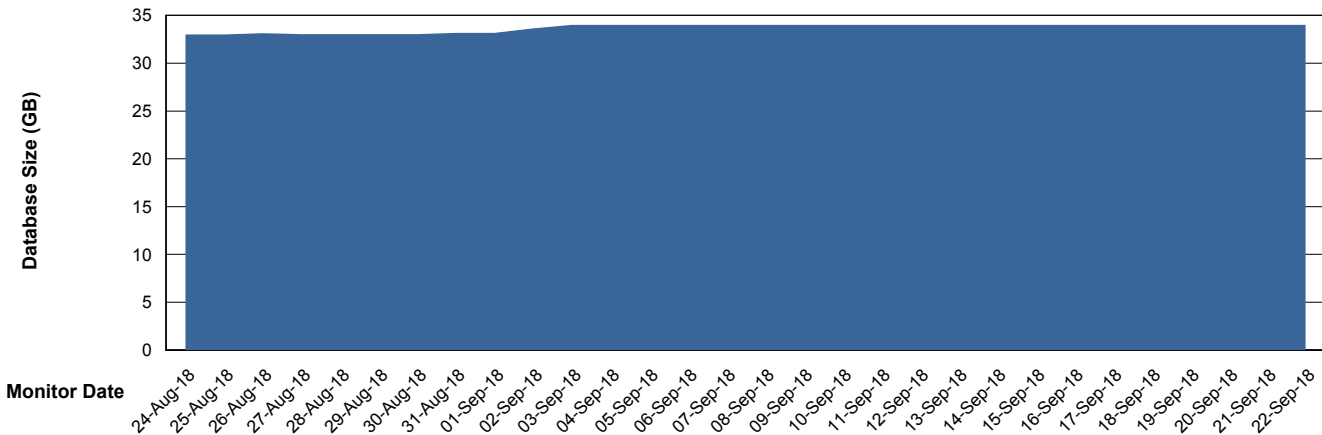

Weekly SLA Customer Report

Customer CIW Production
Database ID 45

Database Performance CIWDB_Production

Weekly SLA Customer Report

Customer CIW Production
Database ID 45

Database Performance CIWDB_Standby

Weekly SLA Customer Report

Customer CIW Production
 Database ID 45

DATABASE SIZE CIWDB_Production

Database growth over last month

Database Tablespace CIWDB_Production

Date	Tablespace Name	Filesize (Gb)	Usedsize (Gb)	Percentage free
22-Sep-18	ABSDATA	36	29	19
	INDX	5	3	40
21-Sep-18	ABSDATA	36	29	19
	INDX	5	3	40
20-Sep-18	ABSDATA	36	29	19
	INDX	5	3	40
19-Sep-18	ABSDATA	36	29	19
	INDX	5	3	40
18-Sep-18	ABSDATA	36	29	19
	INDX	5	3	40
17-Sep-18	ABSDATA	36	29	19
	INDX	5	3	40
16-Sep-18	ABSDATA	36	29	19
	INDX	5	3	40