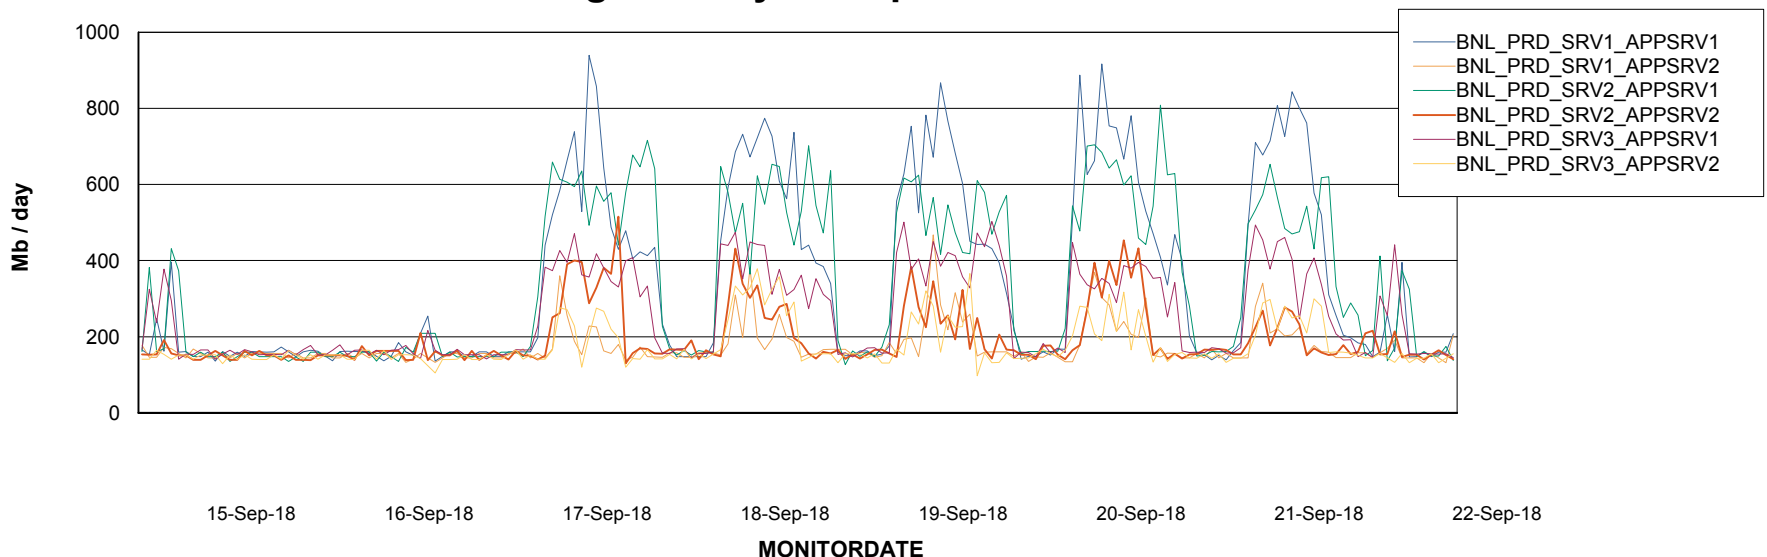

ABSSolute Application Server Services

Avg memory used per ABS Server Service