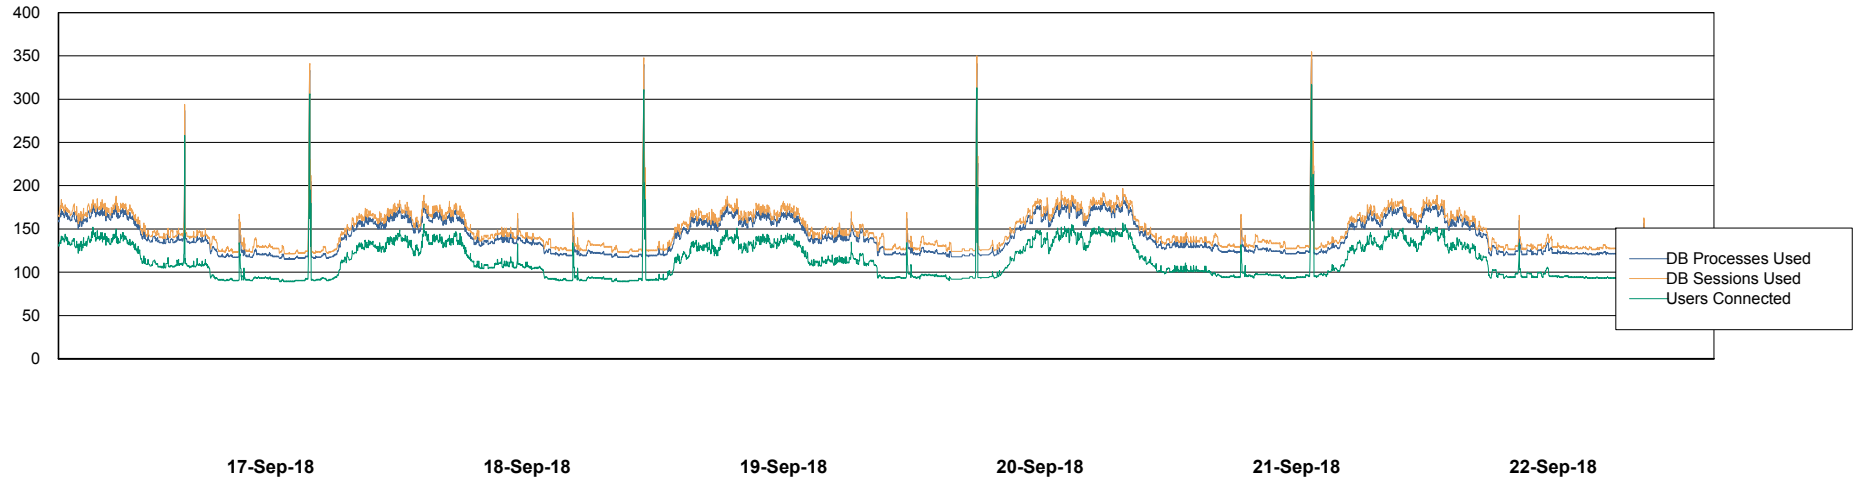

Database Performance BNLDB_Production