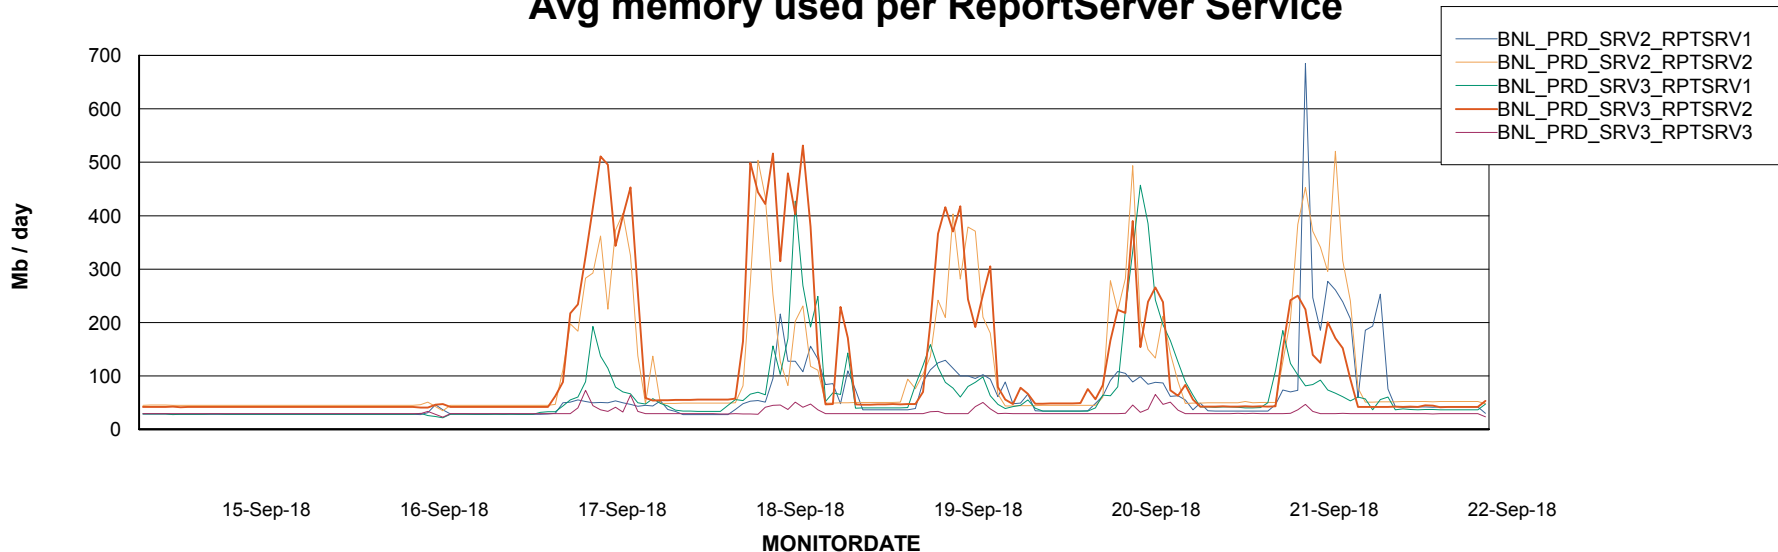

ABSSolute Web Component Services

Avg memory used per ReportServer Service